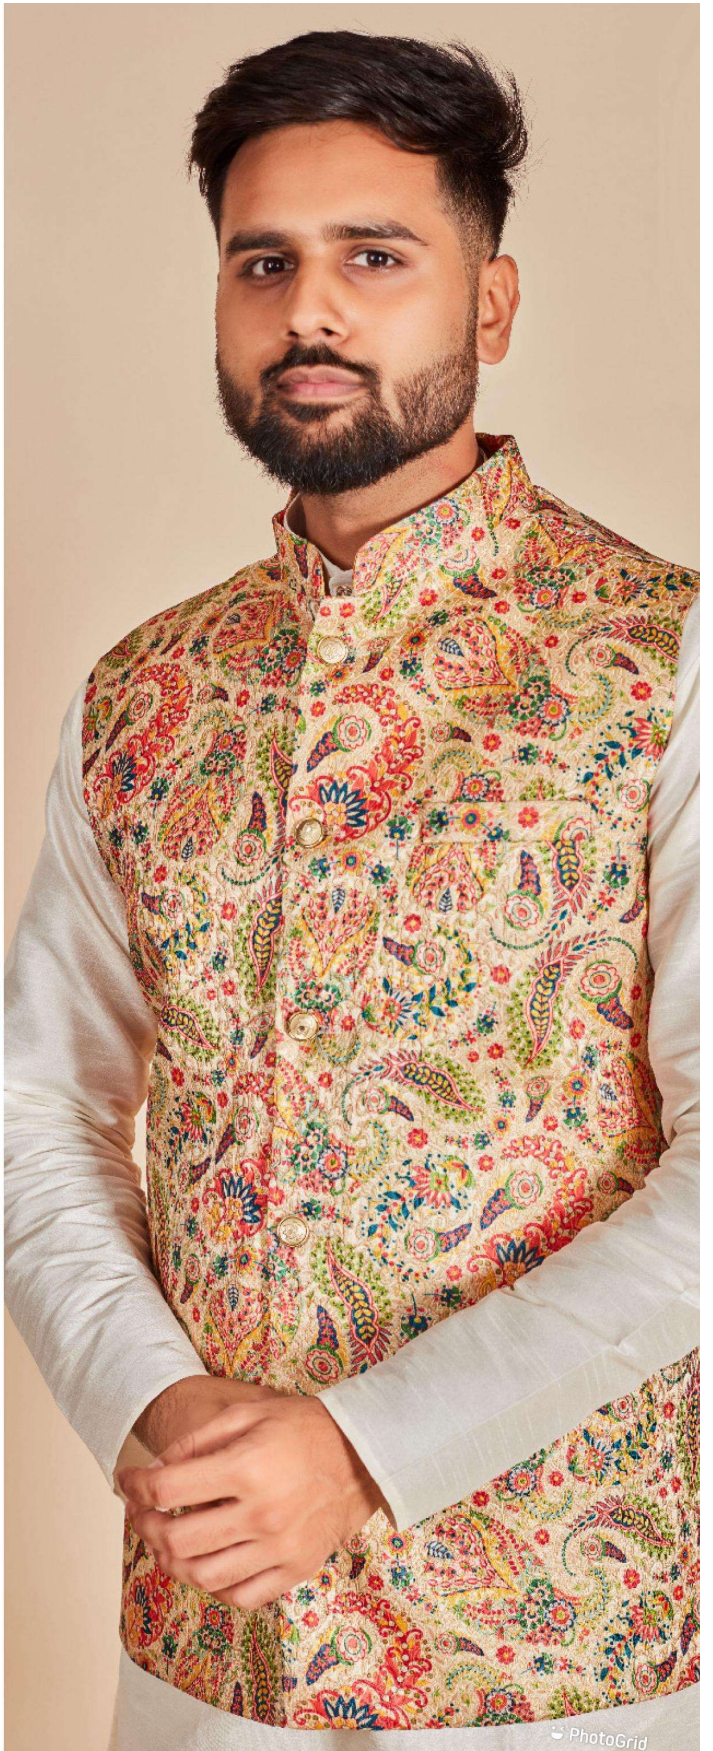

Swagal Vol 1

	SIZE CHART		IN INCHES	
SIZE	KOTI CHEST	KURTA CHEST	TOP LENGTH	SHOULDER
M	39	41	38	18
L	41	43	39	18.5
XL	43	46	41	19
XXL	45	48	41	19.5

(*KINDLY NOTE KOTI IS BODY FIT, AND KURTA IS LOOSE FIT)