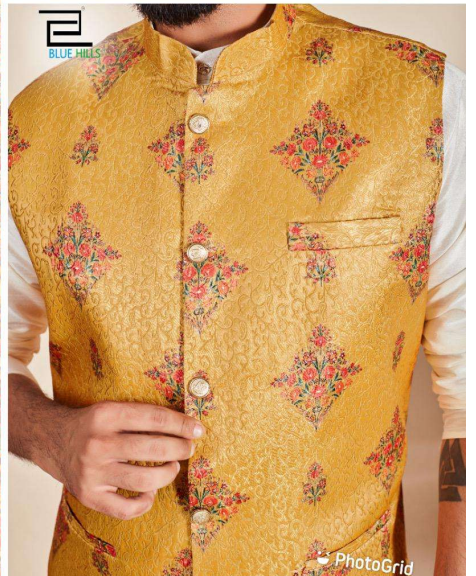

Swagal Vol 1

	SIZE CHART		IN INCHES	
SIZE	KOTI CHEST	KURTA CHEST	TOP LENGTH	SHOULDER
M	39	41	38	18
L	41	43	39	18.5
XL	43	46	41	19
XXL	45	48	41	19.5

(*KINDLY NOTE KOTI IS BODY FIT, AND KURTA IS LOOSE FIT)