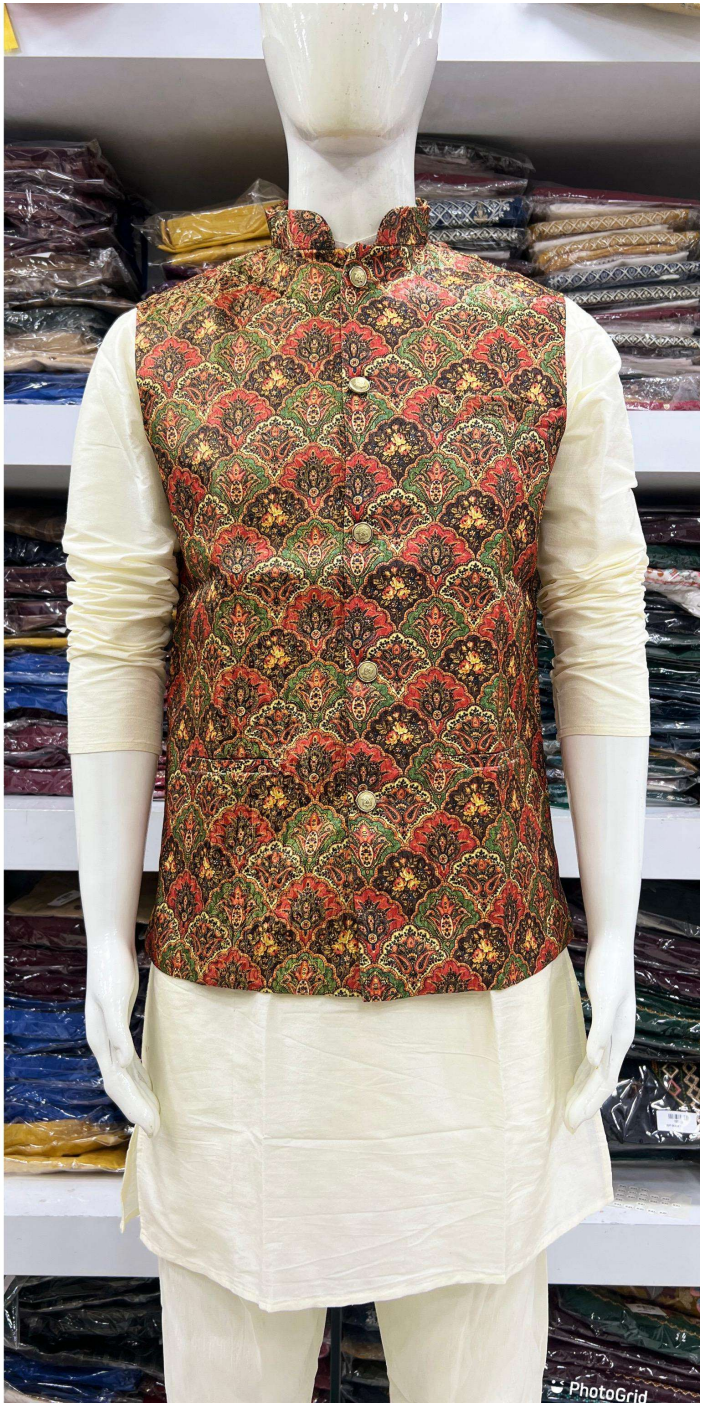

Swagal Vol 1

	SIZE CHART		IN INCHES	
SIZE	KOTI CHEST	KURTA CHEST	TOP LENGTH	SHOULDER
M	39	41	38	18
L	41	43	39	18.5
XL	43	46	41	19
XXL	45	48	41	19.5

(*KINDLY NOTE KOTI IS BODY FIT, AND KURTA IS LOOSE FIT)