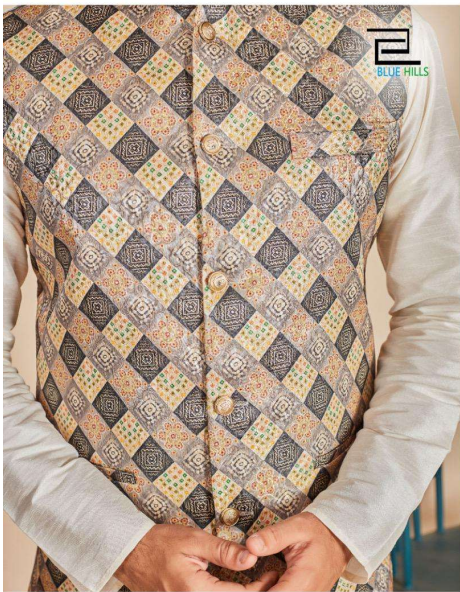

Swagal Vol 1

	SIZE CHART		IN INCHES	
SIZE	KOTI CHEST	KURTA CHEST	TOP LENGTH	SHOULDER
M	39	41	38	18
L	41	43	39	18.5
XL	43	46	41	19
XXL	45	48	41	19.5

(*KINDLY NOTE KOTI IS BODY FIT, AND KURTA IS LOOSE FIT)