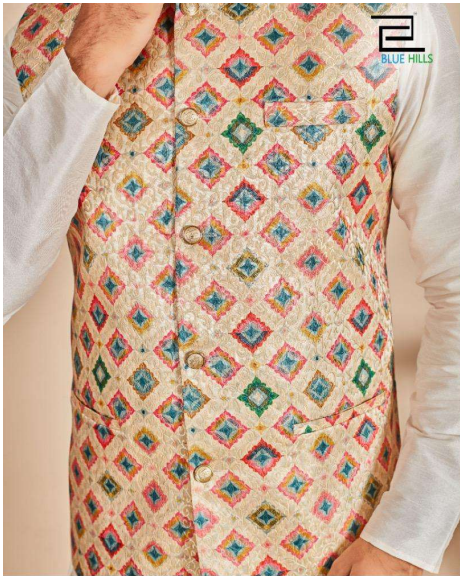

Swagal Vol 1

	SIZE CHART		IN INCHES	
SIZE	KOTI CHEST	KURTA CHEST	TOP LENGTH	SHOULDER
M	39	41	38	18
L	41	43	39	18.5
XL	43	46	41	19
XXL	45	48	41	19.5

(*KINDLY NOTE KOTI IS BODY FIT, AND KURTA IS LOOSE FIT)