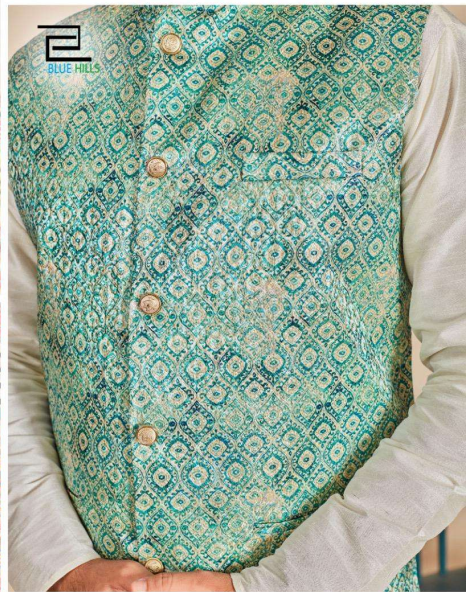

Swagal Vol 1

	SIZE CHART		IN INCHES	
SIZE	KOTI CHEST	KURTA CHEST	TOP LENGTH	SHOULDER
M	39	41	38	18
L	41	43	39	18.5
XL	43	46	41	19
XXL	45	48	41	19.5

(*KINDLY NOTE KOTI IS BODY FIT, AND KURTA IS LOOSE FIT)