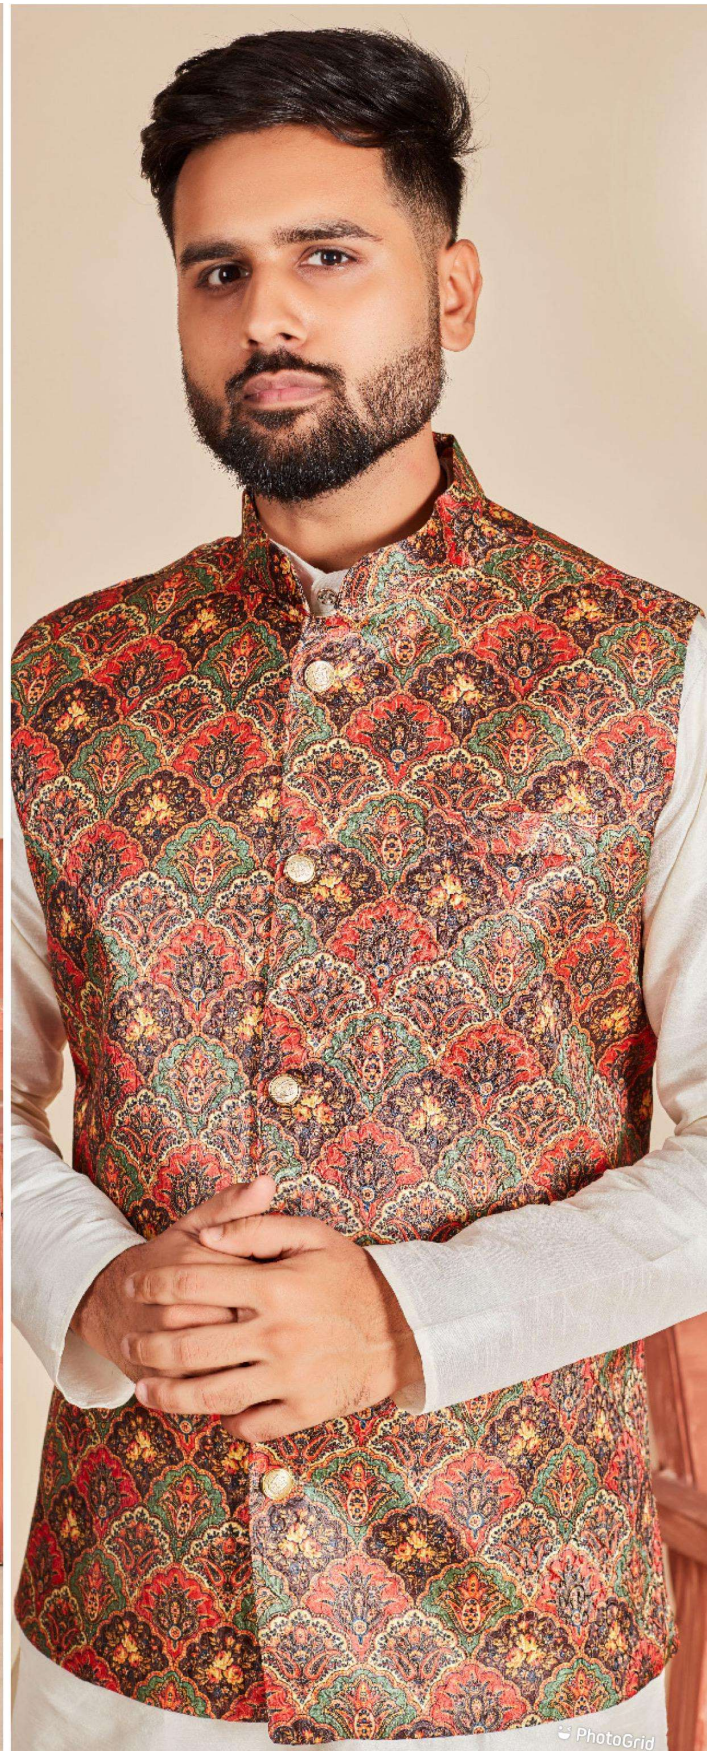

Swagal Vol 1

	SIZE CHART		IN INCHES	
SIZE	KOTI CHEST	KURTA CHEST	TOP LENGTH	SHOULDER
M	39	41	38	18
L	41	43	39	18.5
XL	43	46	41	19
XXL	45	48	41	19.5

(*KINDLY NOTE KOTI IS BODY FIT, AND KURTA IS LOOSE FIT)