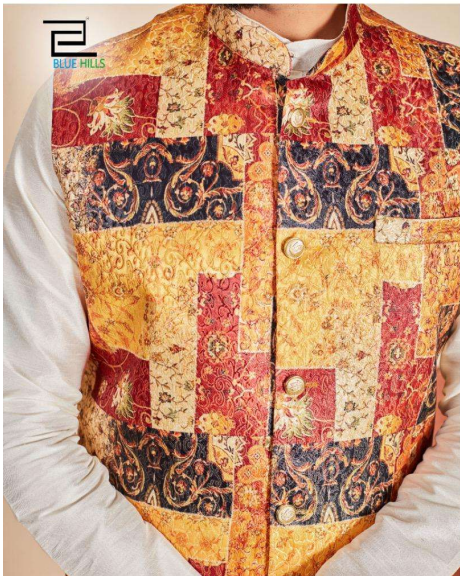

Swagal Vol 1

	SIZE CHART		IN INCHES	
SIZE	KOTI CHEST	KURTA CHEST	TOP LENGTH	SHOULDER
M	39	41	38	18
L	41	43	39	18.5
XL	43	46	41	19
XXL	45	48	41	19.5

(*KINDLY NOTE KOTI IS BODY FIT, AND KURTA IS LOOSE FIT)