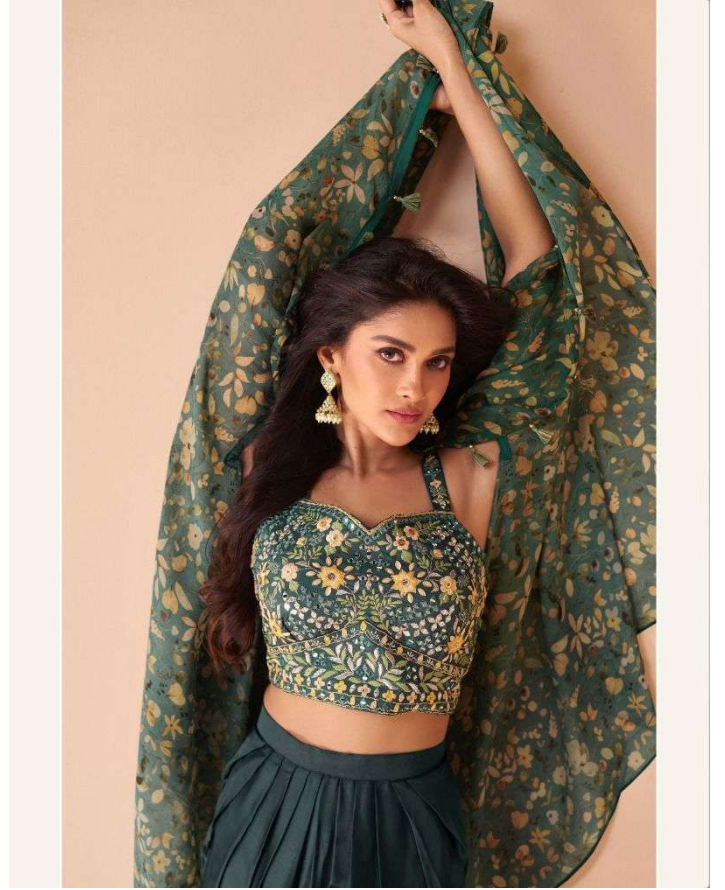

SAYURI®
Designer

D NO : 5354