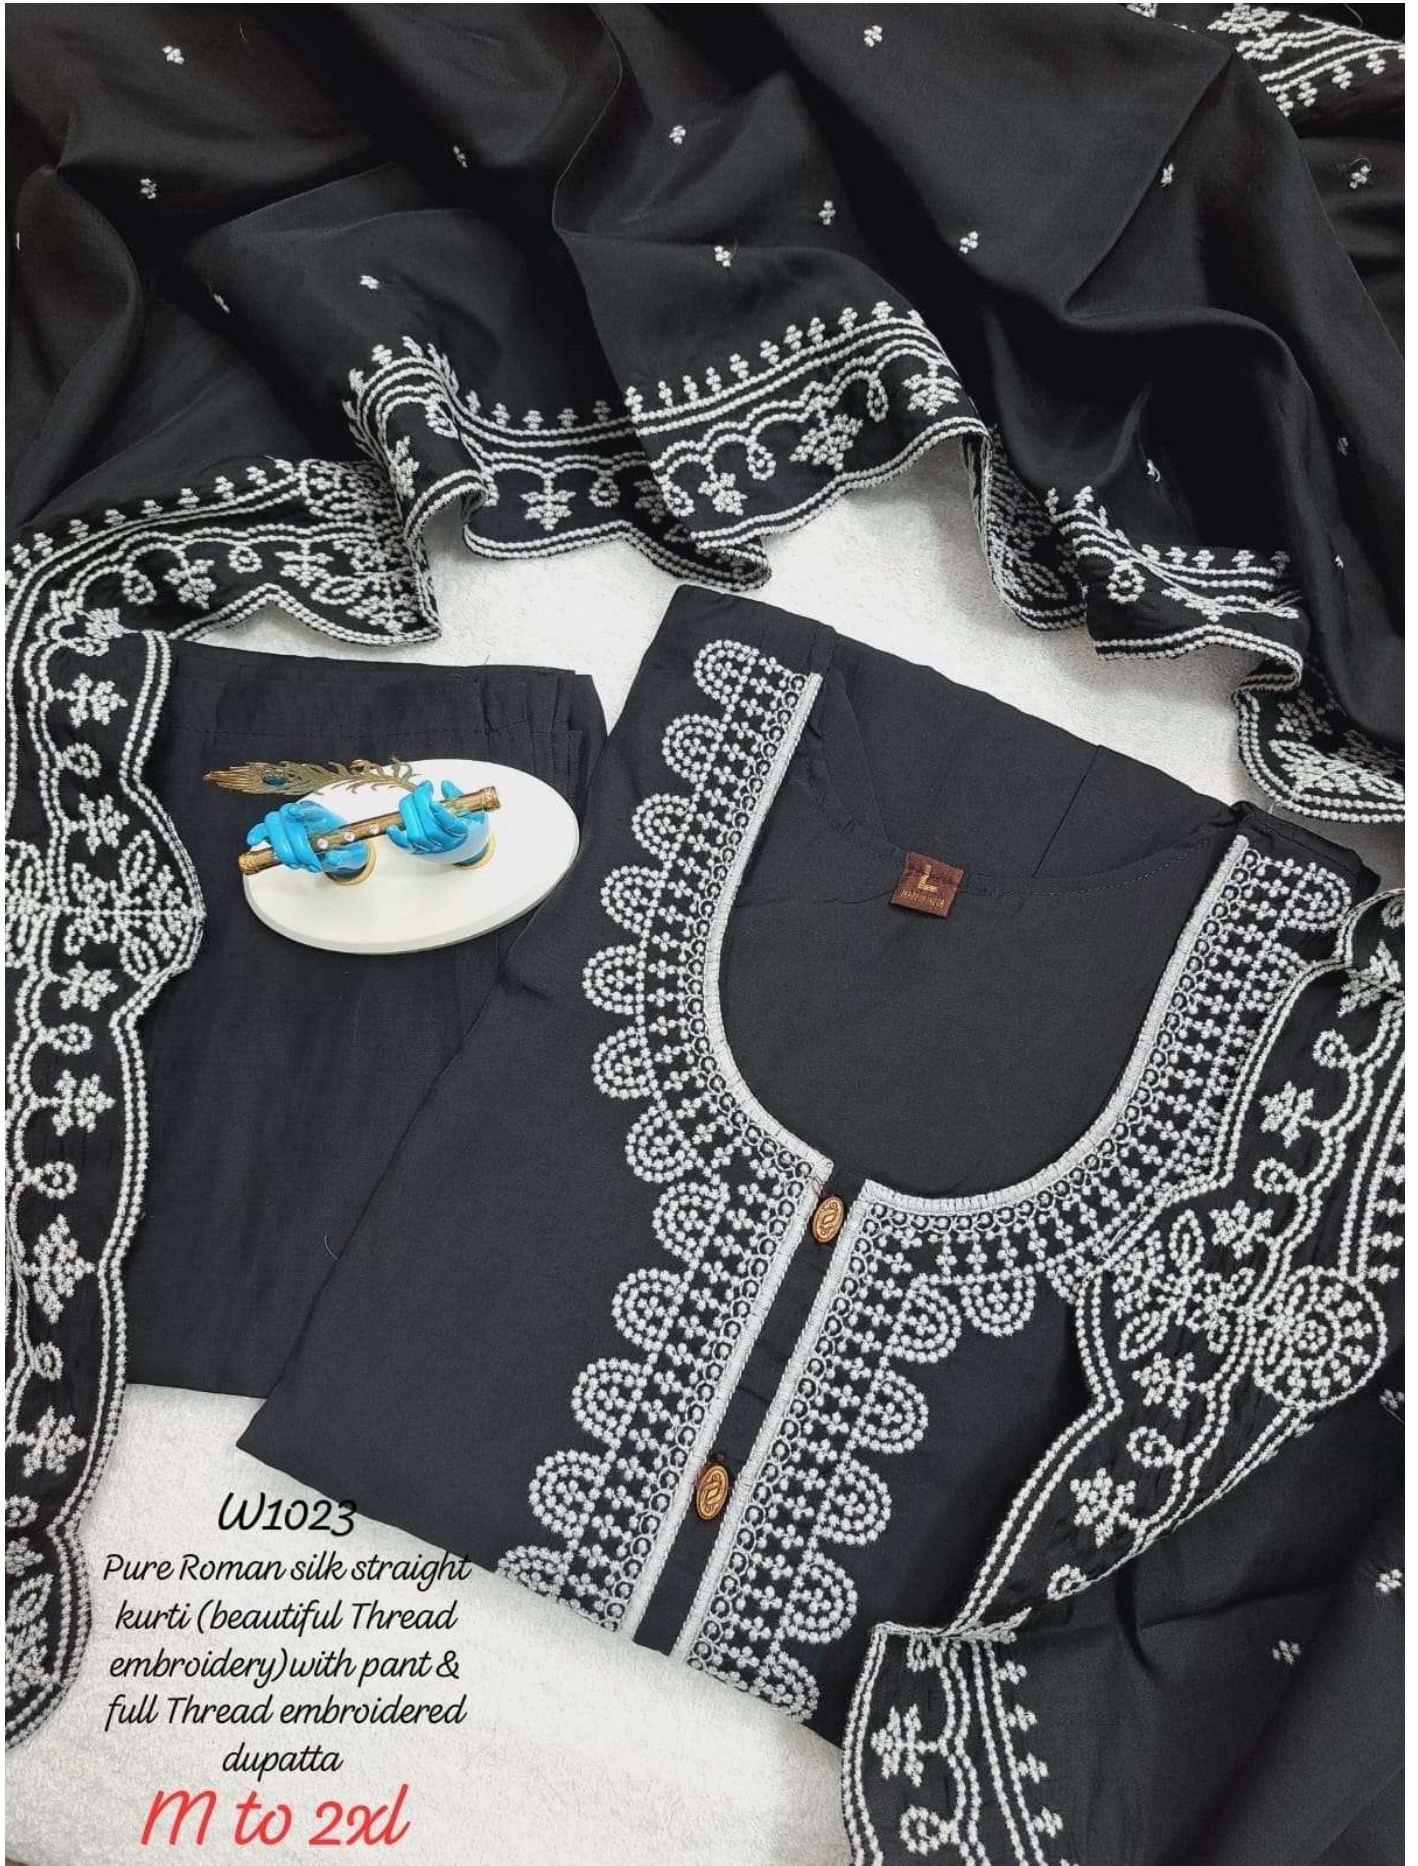

W1023

*Pure Roman silk straight
kurti (beautiful Thread
embroidery) with pant &
full Thread embroidered
dupatta*

M to 2xl