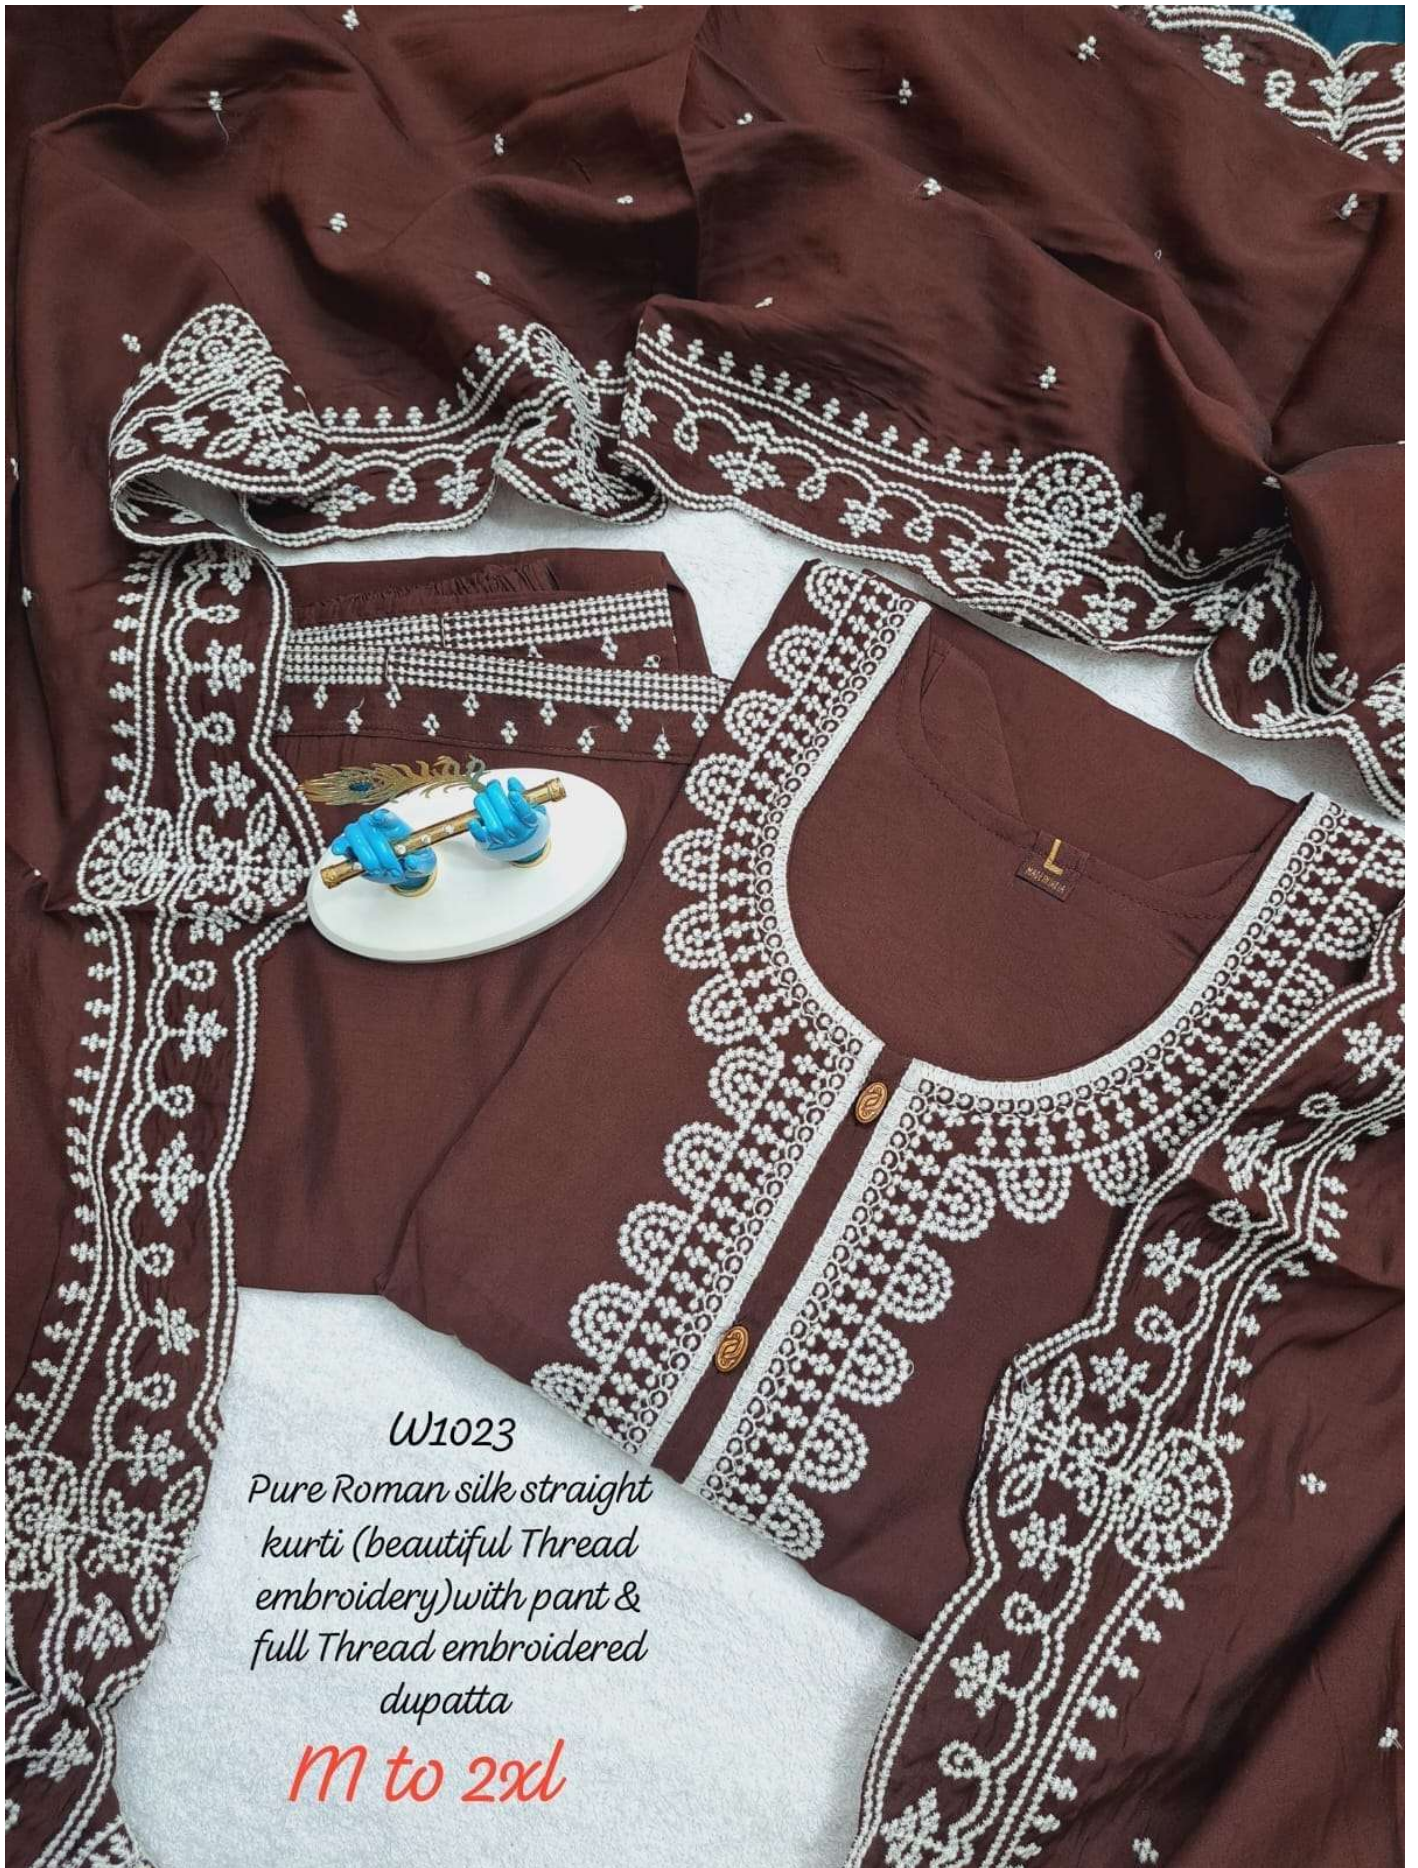

W1023

*Pure Roman silk straight
kurti (beautiful Thread
embroidery) with pant &
full Thread embroidered
dupatta*

M to 2xl