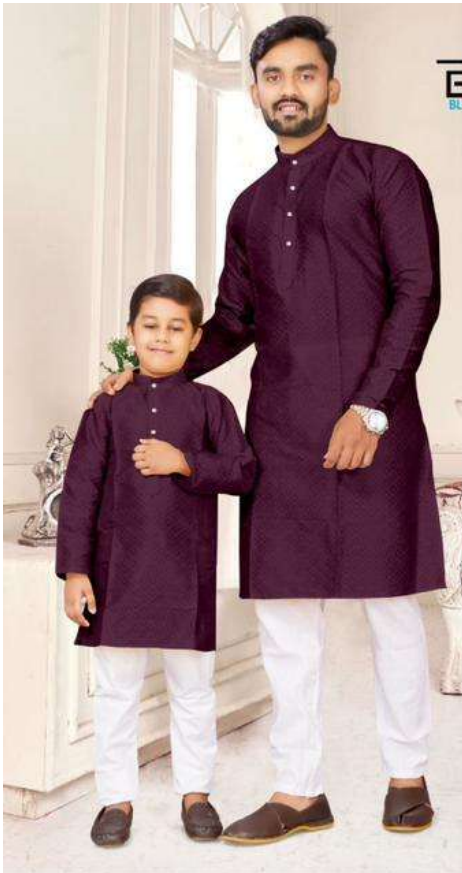

  
BLUE HILLS

	SIZE CHART			IN INCHES
SIZE	KURTA CHEST	AGE	KURTA LENGTH	PYJAMA LENGTH
2	26"	2 YEAR	21"	23"
4	30"	3-4 YEAR	24"	26"
6	32"	5-6 YEAR	27"	30"
8	34"	7-9 YEAR	29"	33"
10	36"	10-12 YEAR	32"	35"