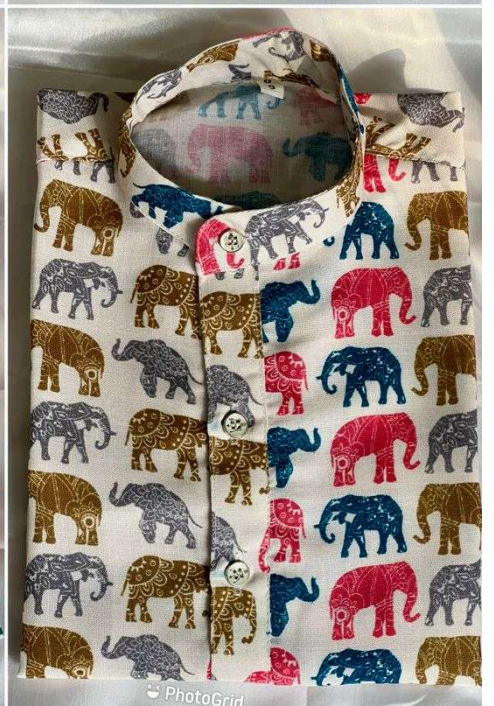

MEWAADI  
SARDAR

MEWAADI  
SARDAR

MEWAADI  
SARDAR

	SIZE CHART			IN INCHES
SIZE	KURTA CHEST	AGE	KURTA LENGTH	PYJAMA LENGTH
2	26"	2 YEAR	21"	23"
4	30"	3-4 YEAR	24"	26"
6	32"	5-6 YEAR	27"	30"
8	34"	7-9 YEAR	29"	33"
10	36"	10-12 YEAR	32"	35"