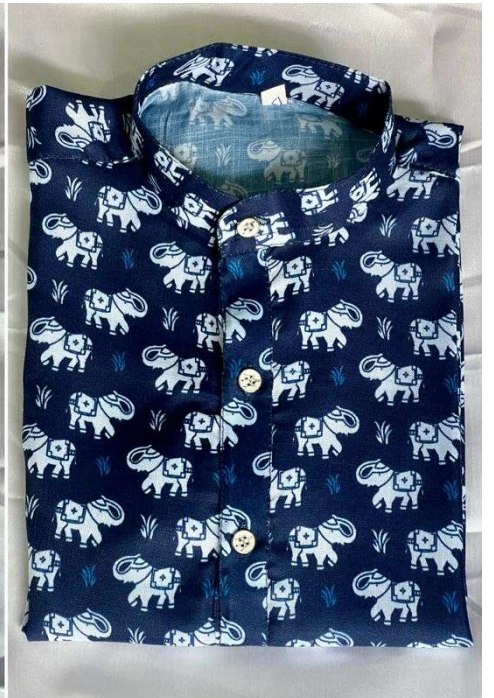

MEWAADI  
SARDAR

MEWAADI  
SARDAR

MEWAADI  
SARDAR

	SIZE CHART			IN INCHES
SIZE	KURTA CHEST	AGE	KURTA LENGTH	PYJAMA LENGTH
2	26"	2 YEAR	21"	23"
4	30"	3-4 YEAR	24"	26"
6	32"	5-6 YEAR	27"	30"
8	34"	7-9 YEAR	29"	33"
10	36"	10-12 YEAR	32"	35"