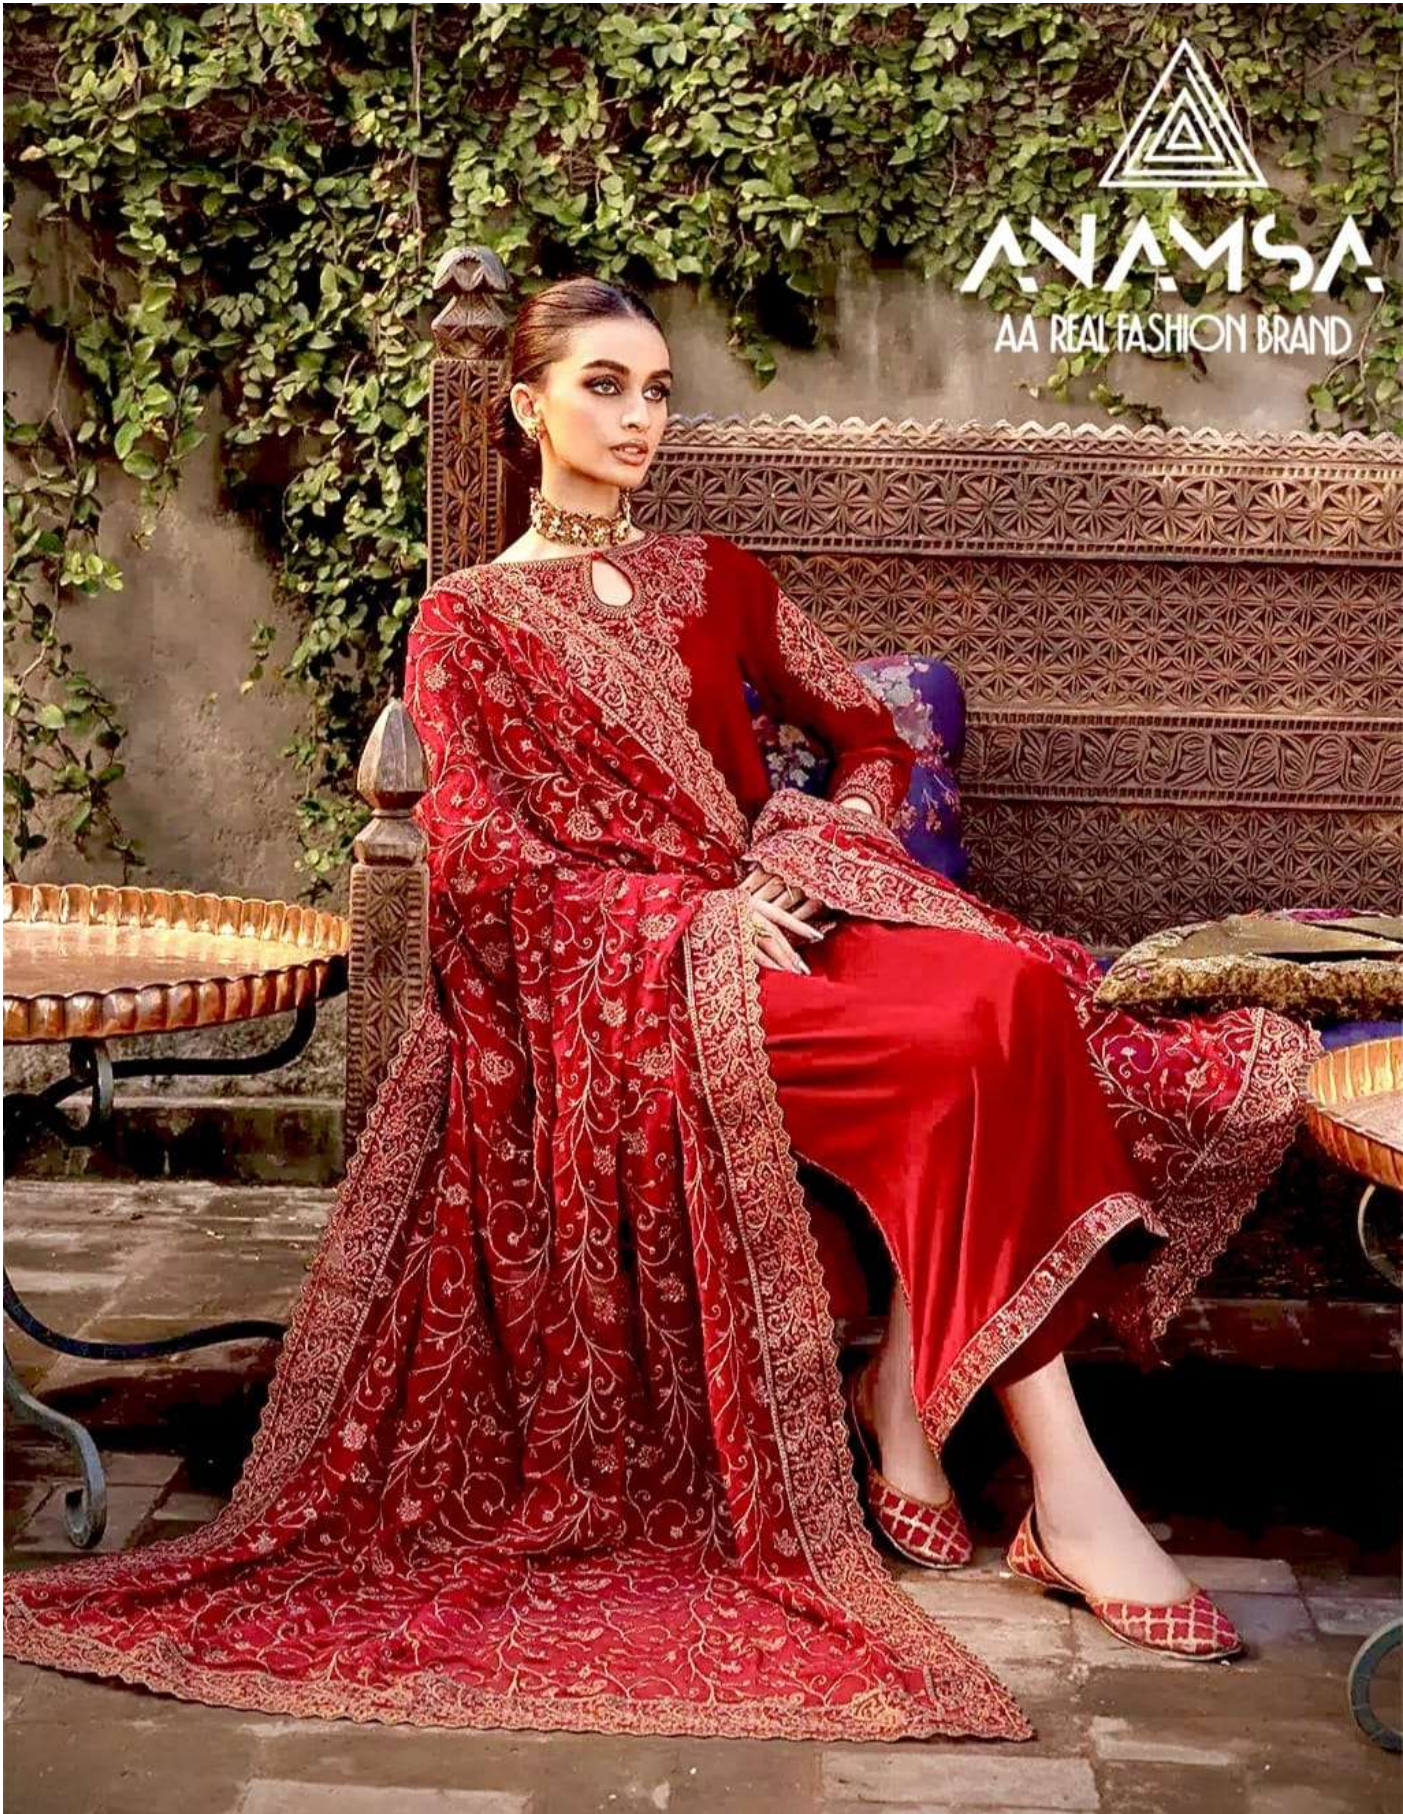

ANAMSA
AA REAL FASHION BRAND