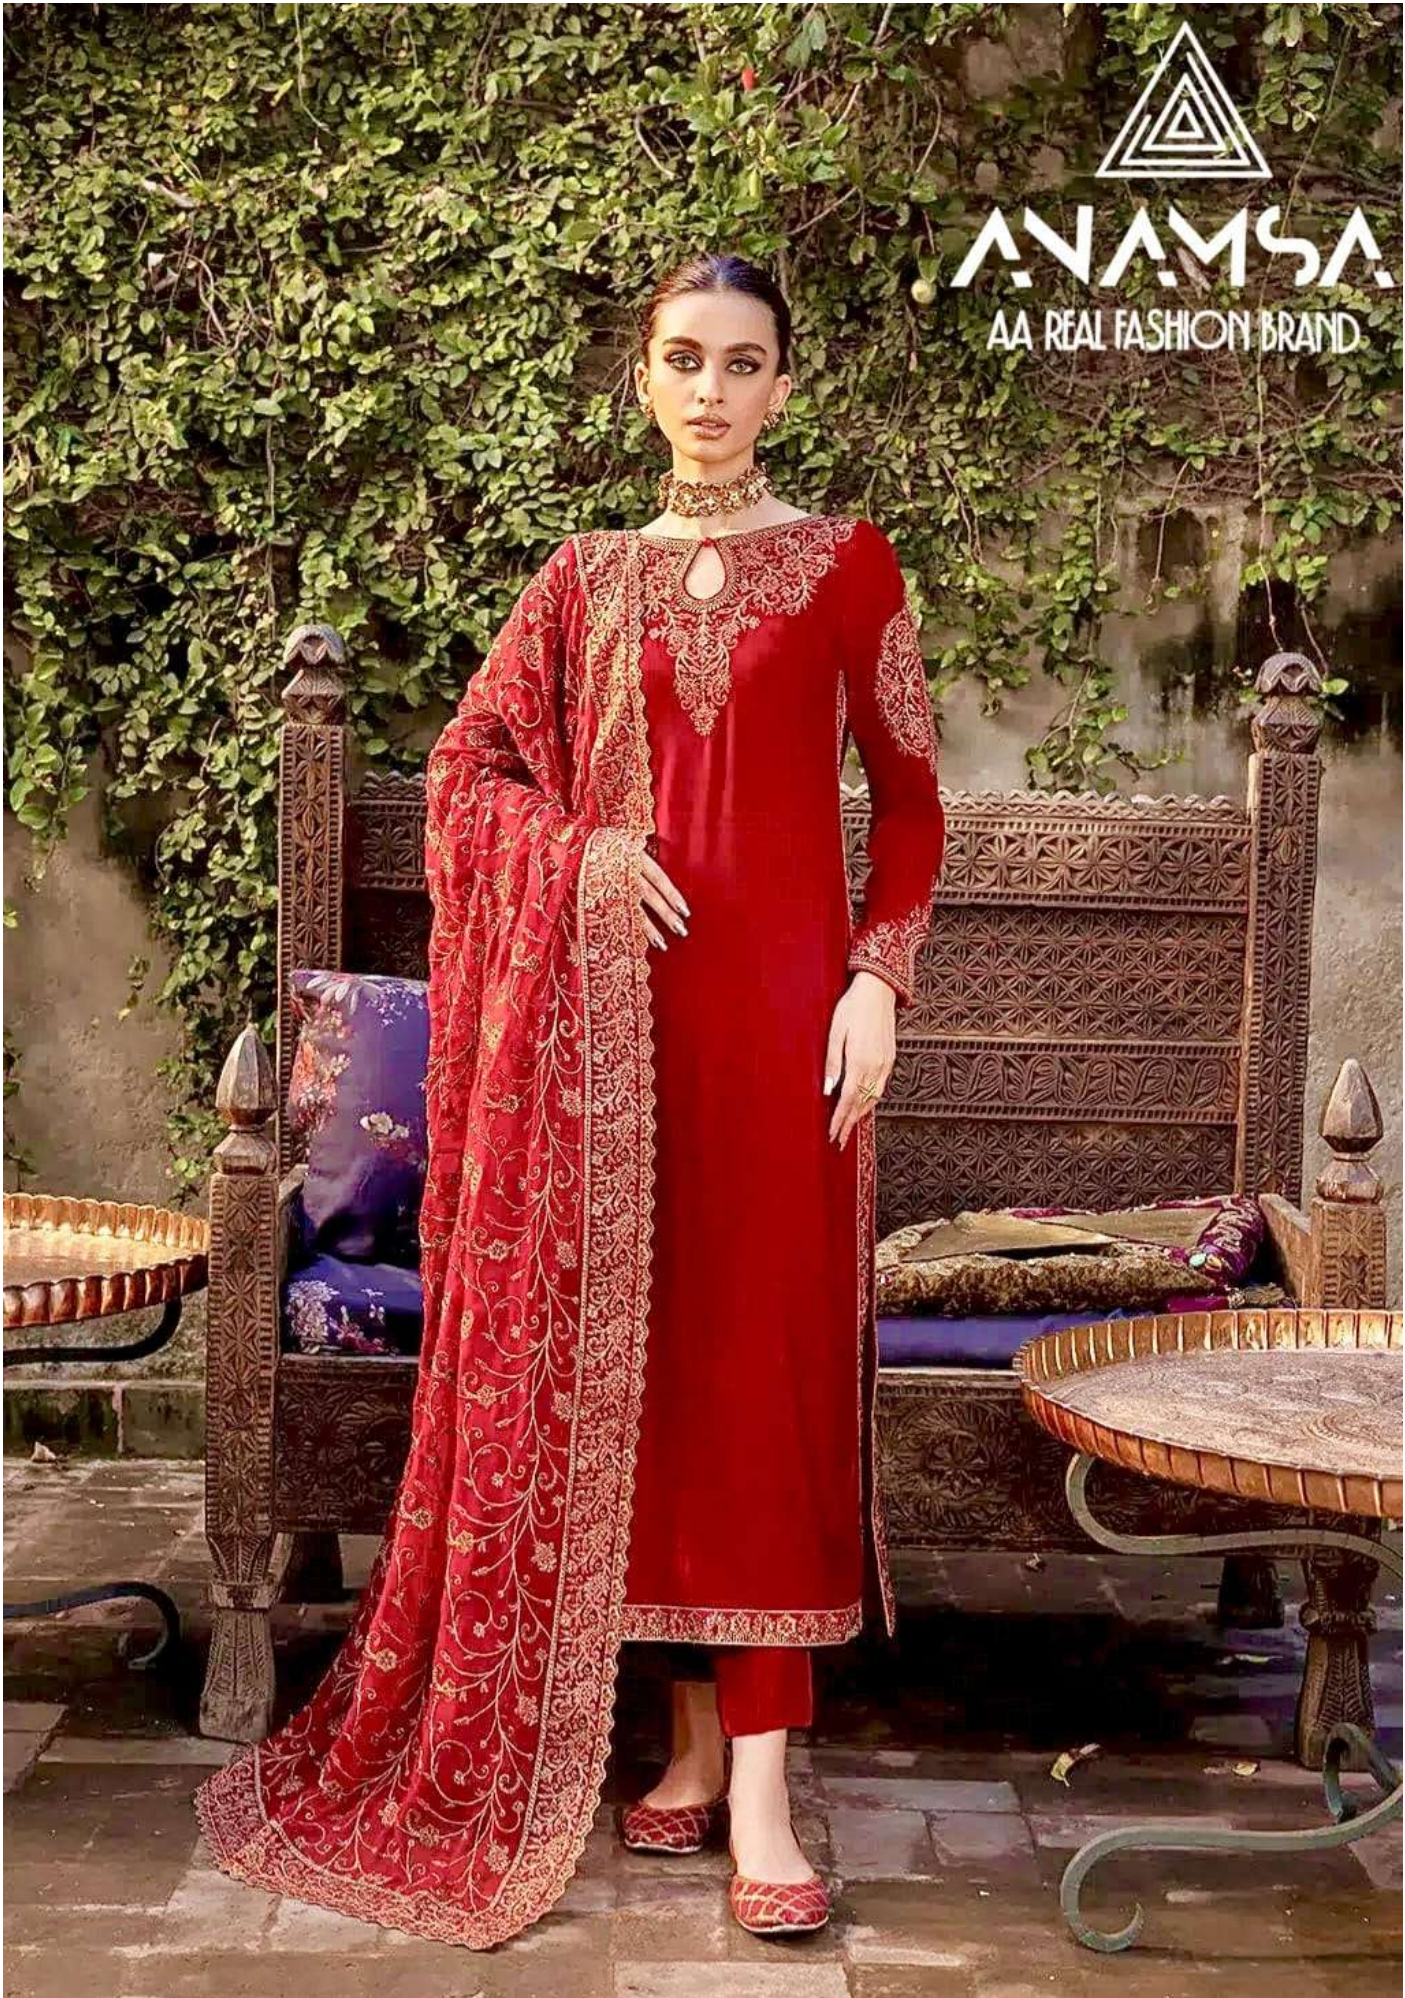

ANAMSA
AA REAL FASHION BRAND