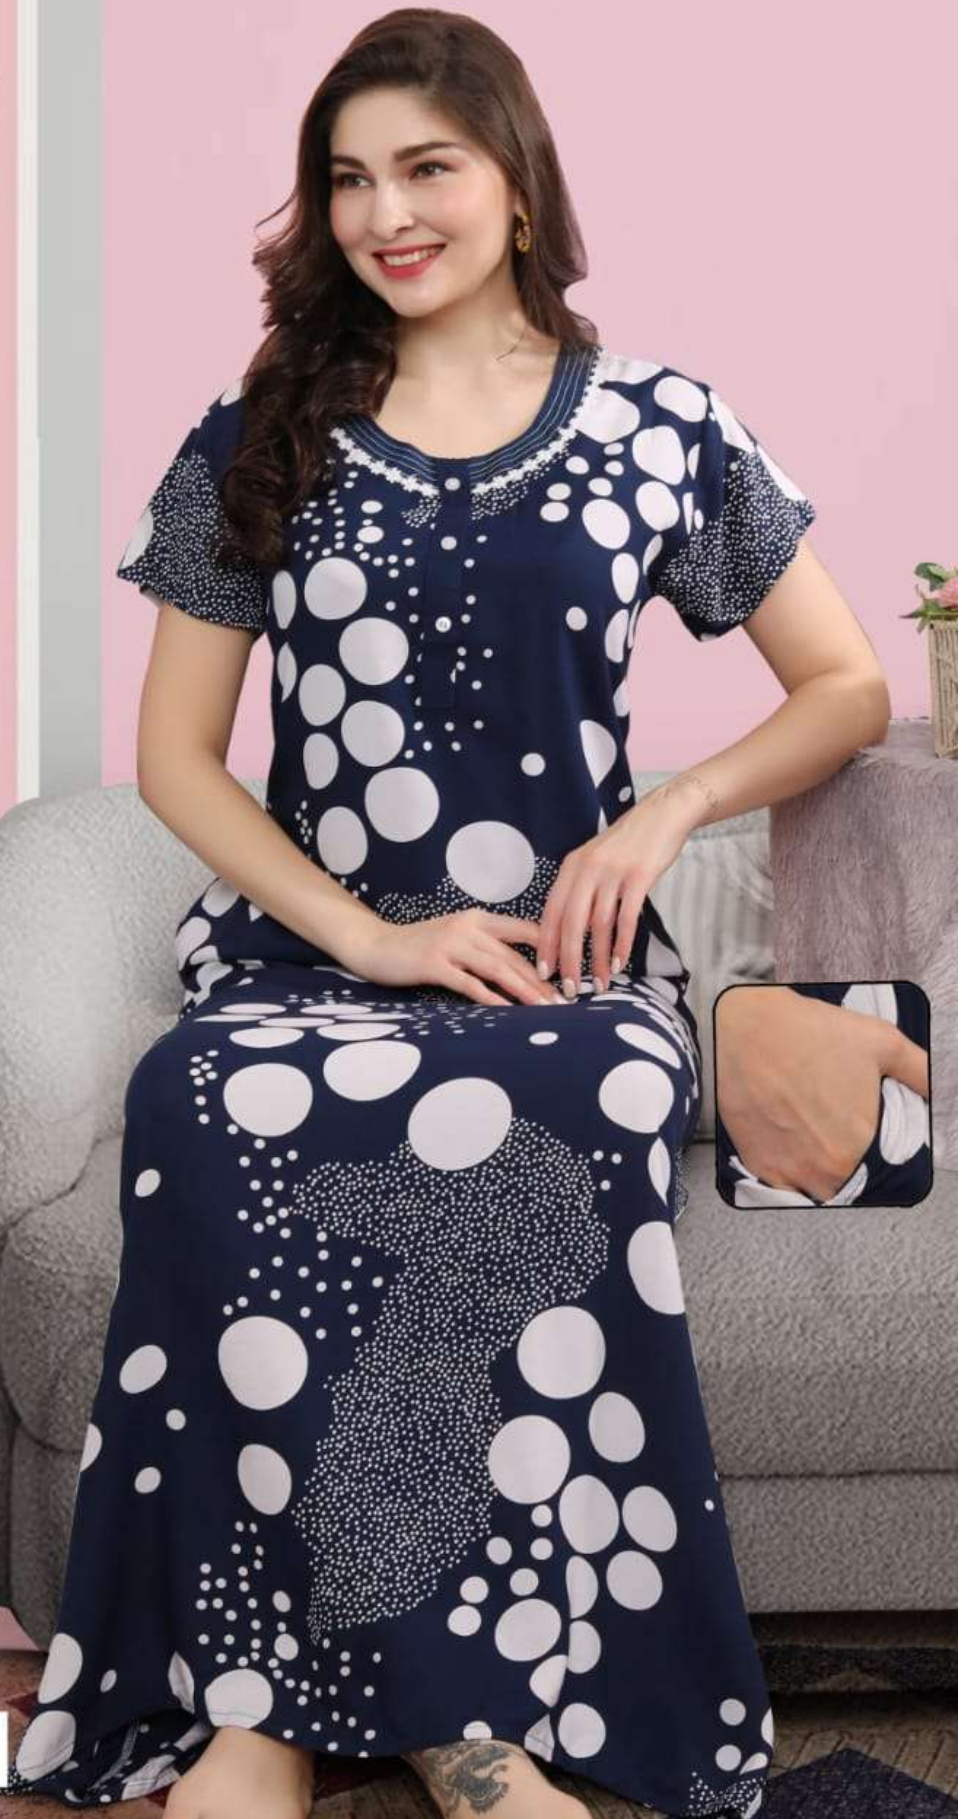

Desire
Lounge Wear

VOL-765

*Set goals
and crush
them*

Ragon A-line Nighty