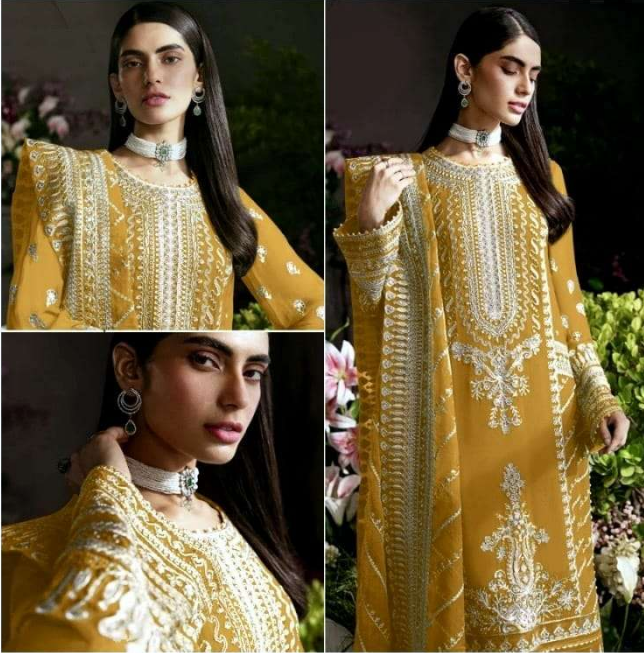

SEMI STICH COLLECTION

TOP- PURE GEORGETTE WITH HEAVY EMBROIDERY AND SEQUENCE WORK
BOTTOM-INNER-DULL SHANTOON
DUPATTA- PURE GEORGETTE FANCY DUPATTA AND HEAVY EMBROIDERY

7773
D.No:-230 F

ANAMSA
AA REAL FASHION BRAND

ANAMSA
HIT BEAUTIFUL COLOURS

SEMI STICH COLLECTION

TOP- PURE GEORGETTE WITH HEAVY EMBROIDERY AND SEQUENCE WORK
BOTTOM- INNER- DULL SHANTOON
DUPATTA- PURE GEORGETTE FANCY DUPATTA AND HEAVY EMBROIDERY

7773
D.No:-230 E

SEMI STICH COLLECTION

TOP- PURE GEORGETTE WITH HEAVY EMBROIDERY AND SEQUENCE WORK
BOTTOMINNER- DULL SHANTOON
DUPATTA- PURE GEORGETTE FANCY DUPATTA AND HEAVY EMBROIDERY

7773
D.No:-230 H

ANAMSA
HIT BEAUTIFUL COLOURS