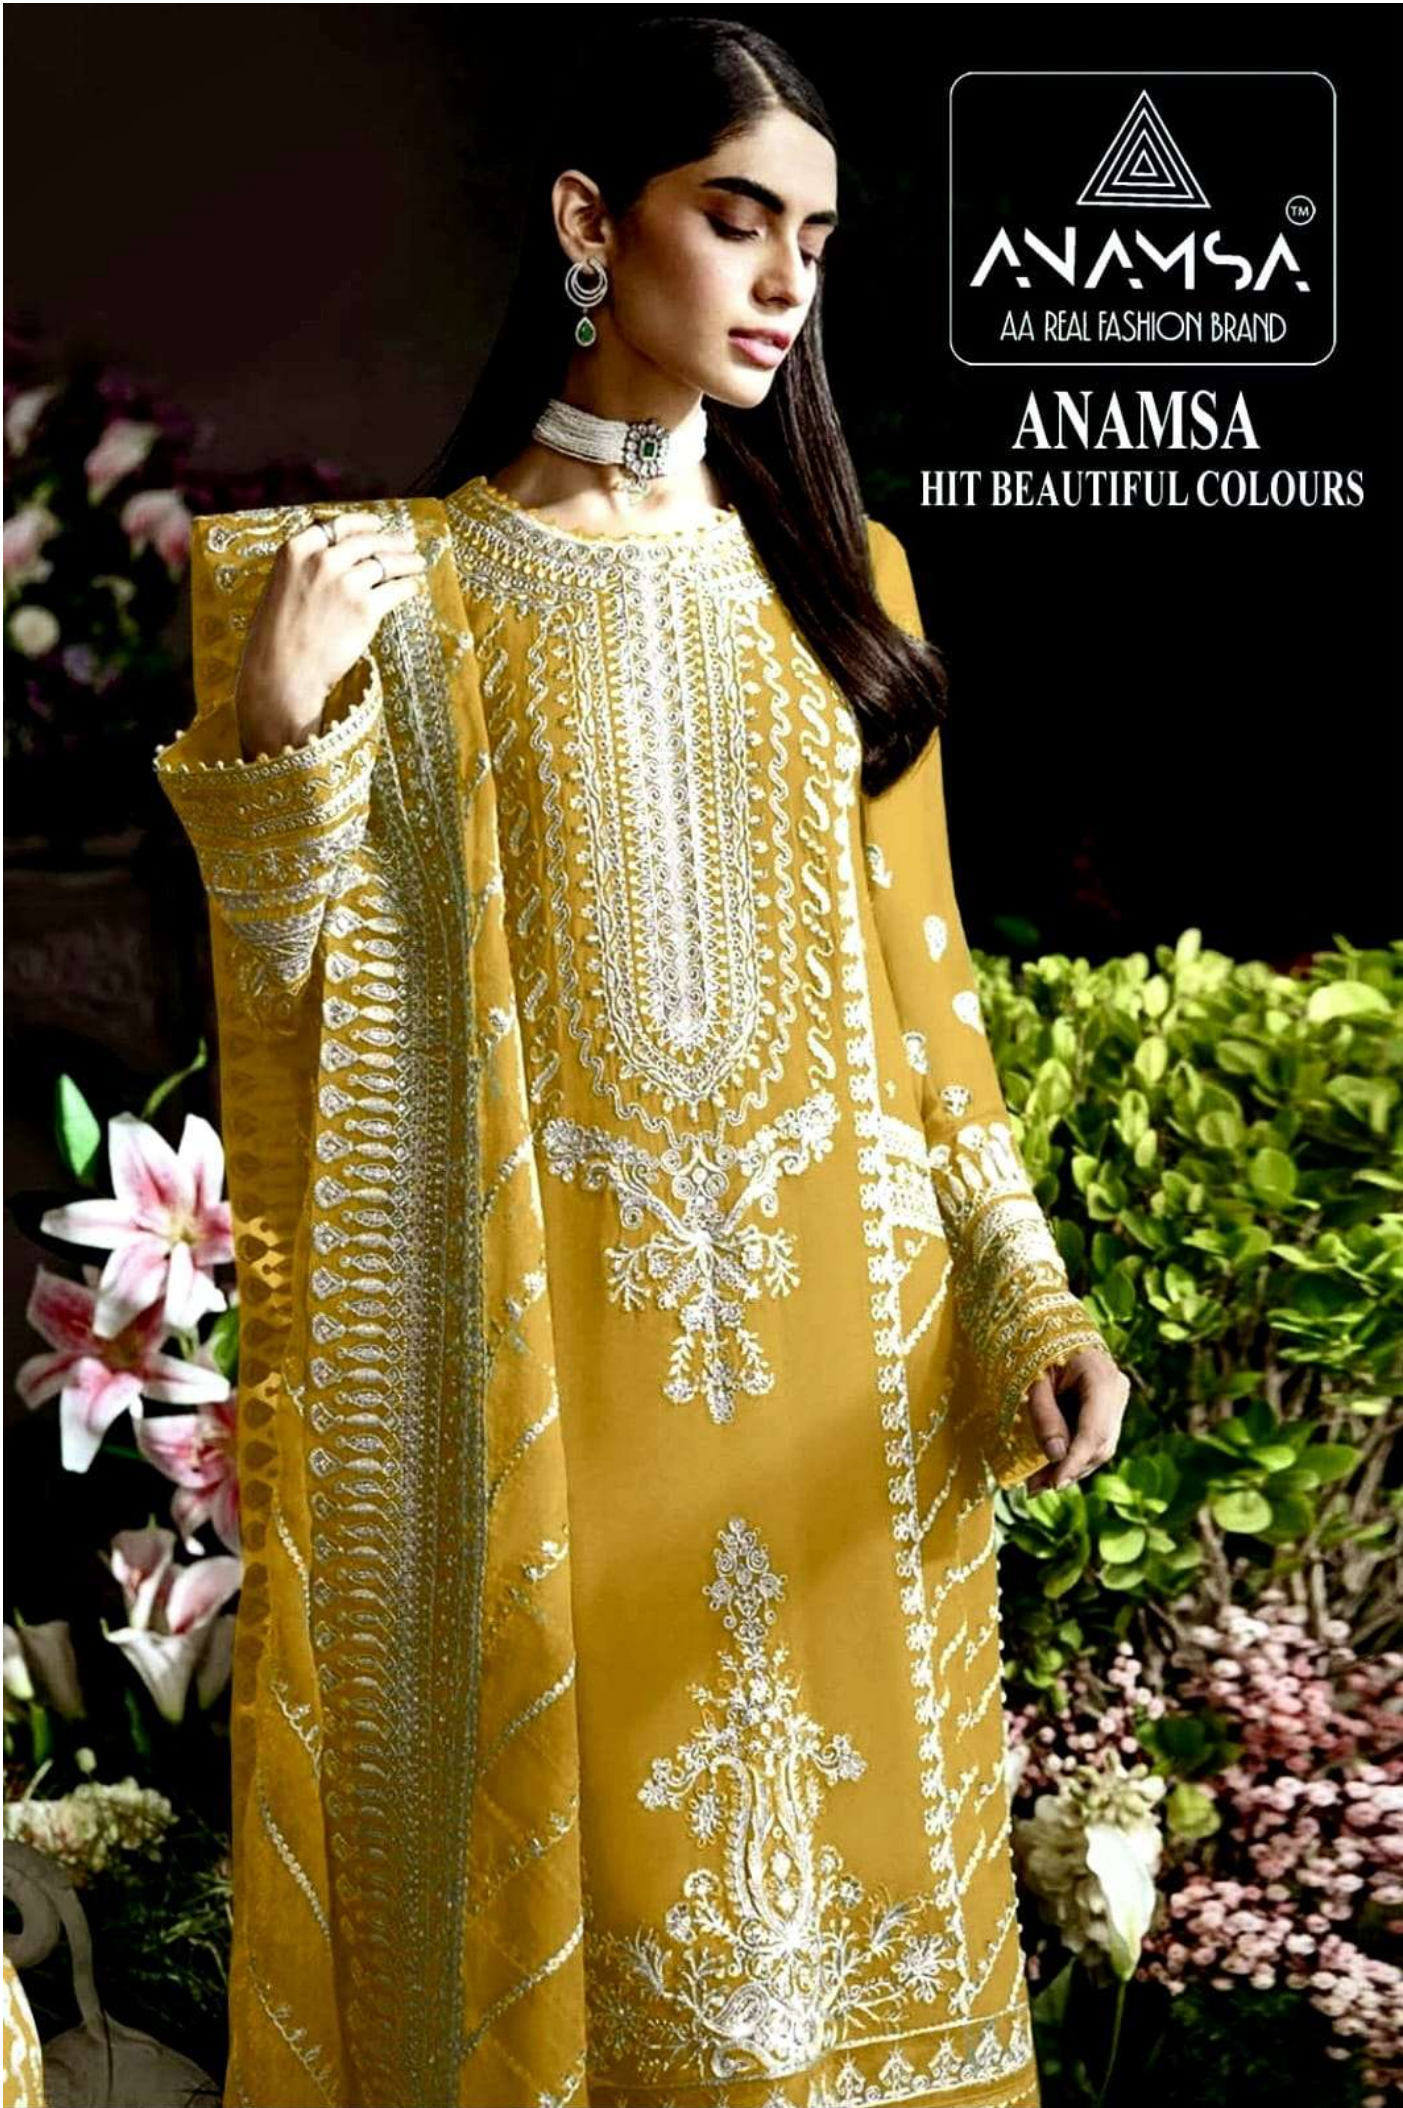

SEMI STICH COLLECTION

TOP- PURE GEORGETTE WITH HEAVY EMBROIDERY AND SEQUENCE WORK
BOTTOM-INNER-DULL SHANTOON
DUPATTA- PURE GEORGETTE FANCY DUPATTA AND HEAVY EMBROIDERY

7773
D.No:-230 F

ANAMSA
AA REAL FASHION BRAND

ANAMSA
HIT BEAUTIFUL COLOURS

SEMI STICH COLLECTION

TOP- PURE GEORGETTE WITH HEAVY EMBROIDERY AND SEQUENCE WORK
BOTTOM- INNER- DULL SHANTOON
DUPATTA- PURE GEORGETTE FANCY DUPATTA AND HEAVY EMBROIDERY

7773
D.No:-230 E