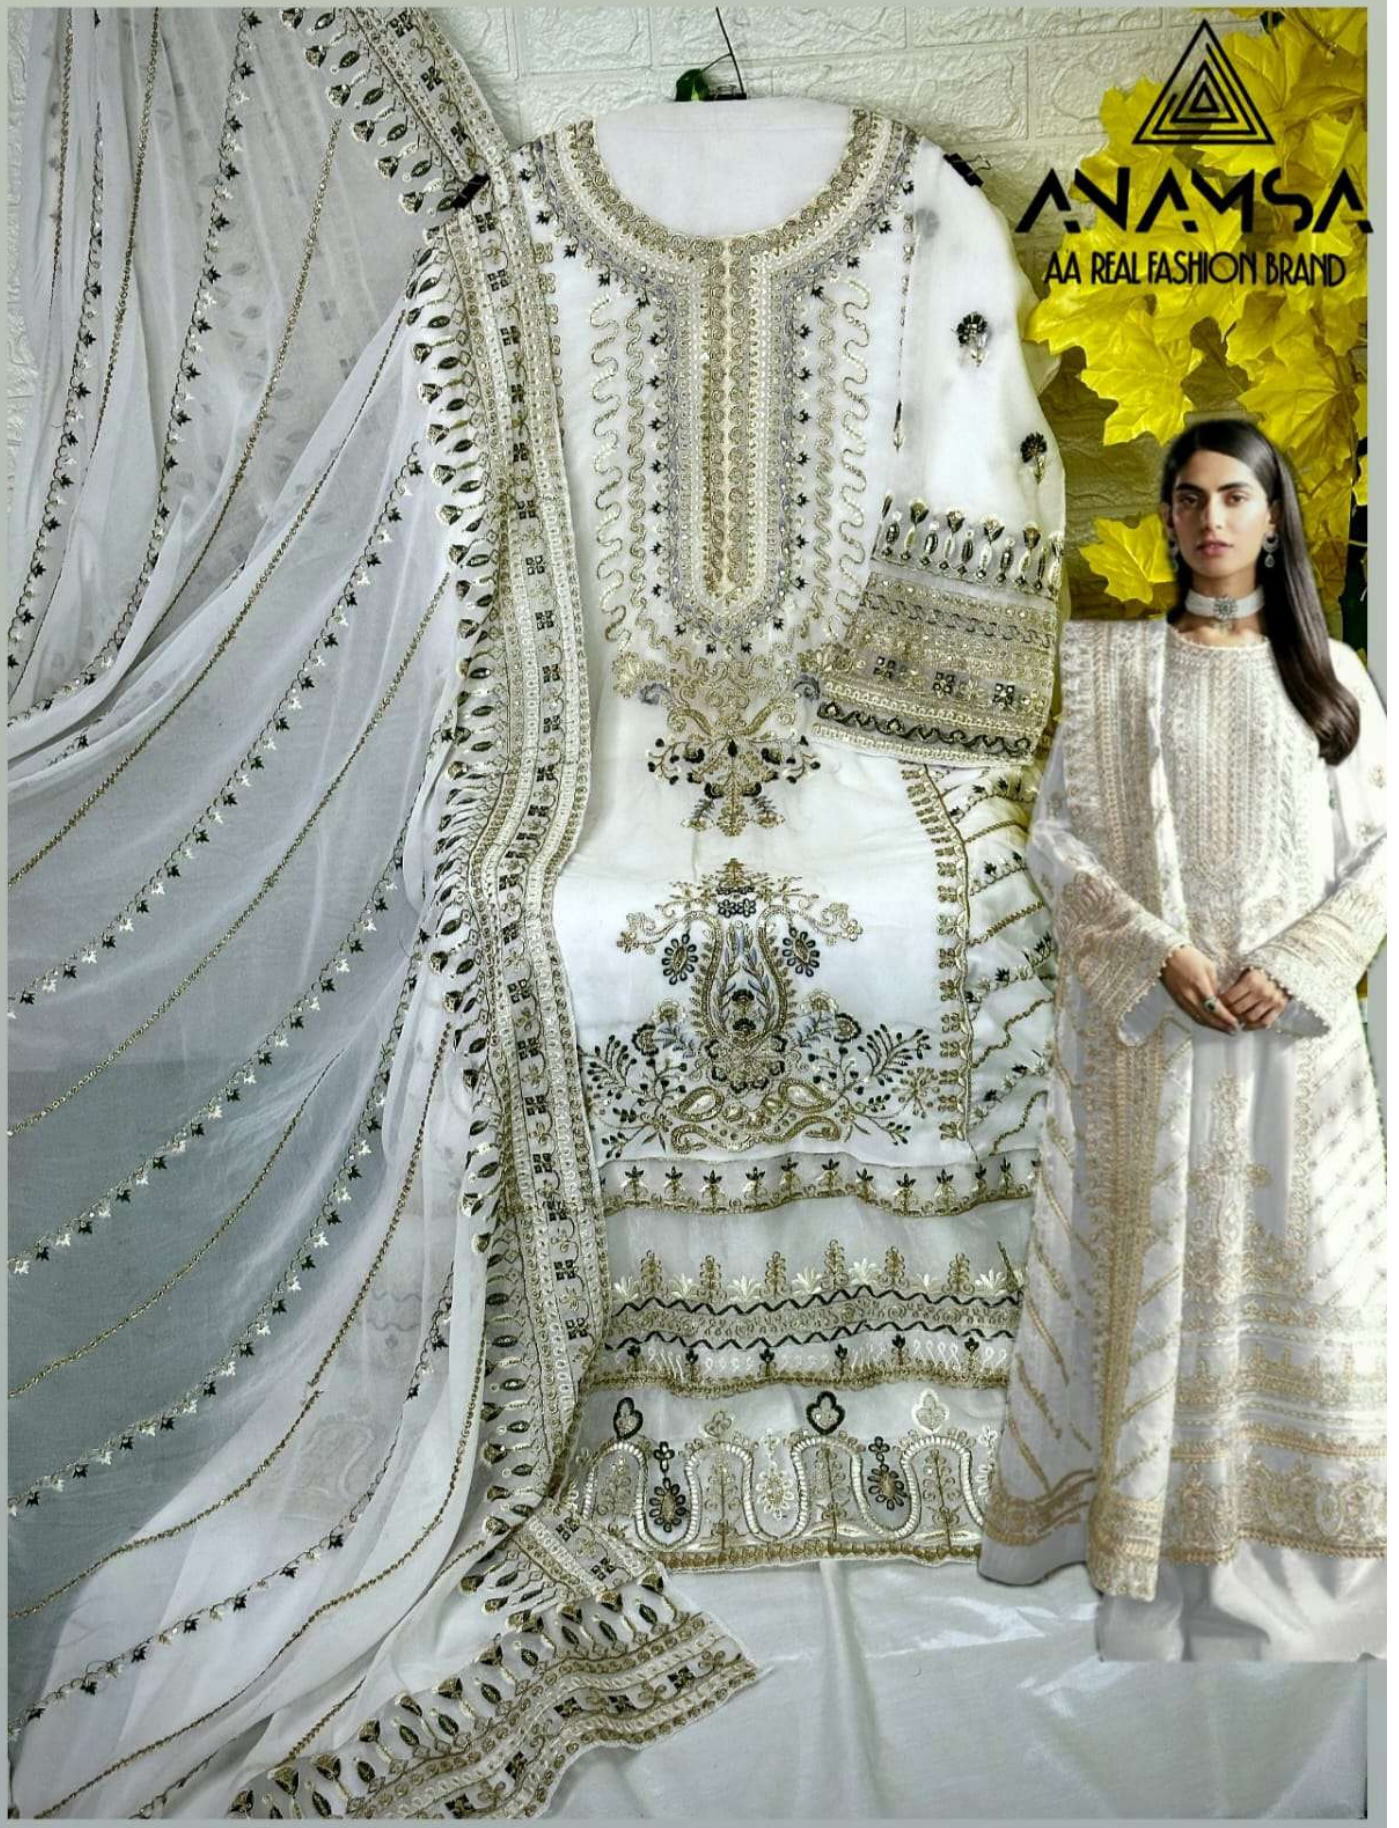

ANAMSA
AA REAL FASHION BRAND