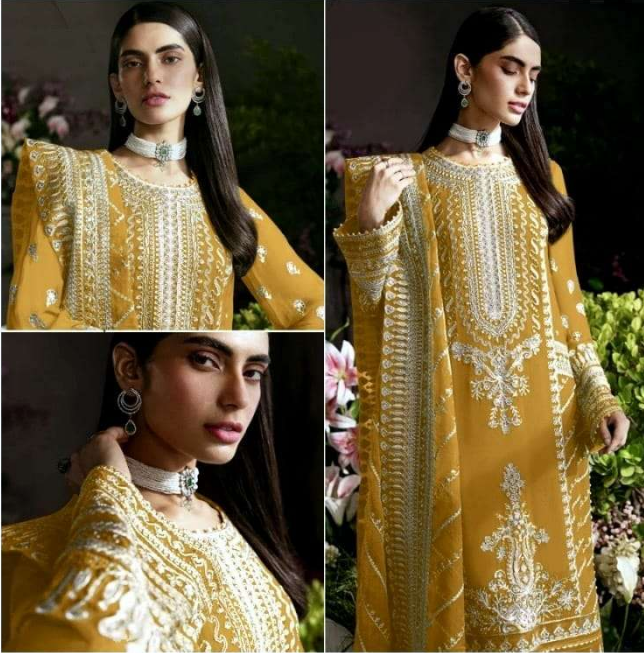

SEMI STICH COLLECTION

TOP- PURE GEORGETTE WITH HEAVY EMBROIDERY AND SEQUENCE WORK
BOTTOM-INNER-DULL SHANTOON
DUPATTA- PURE GEORGETTE FANCY DUPATTA AND HEAVY EMBROIDERY

7773
D.No:-230 F