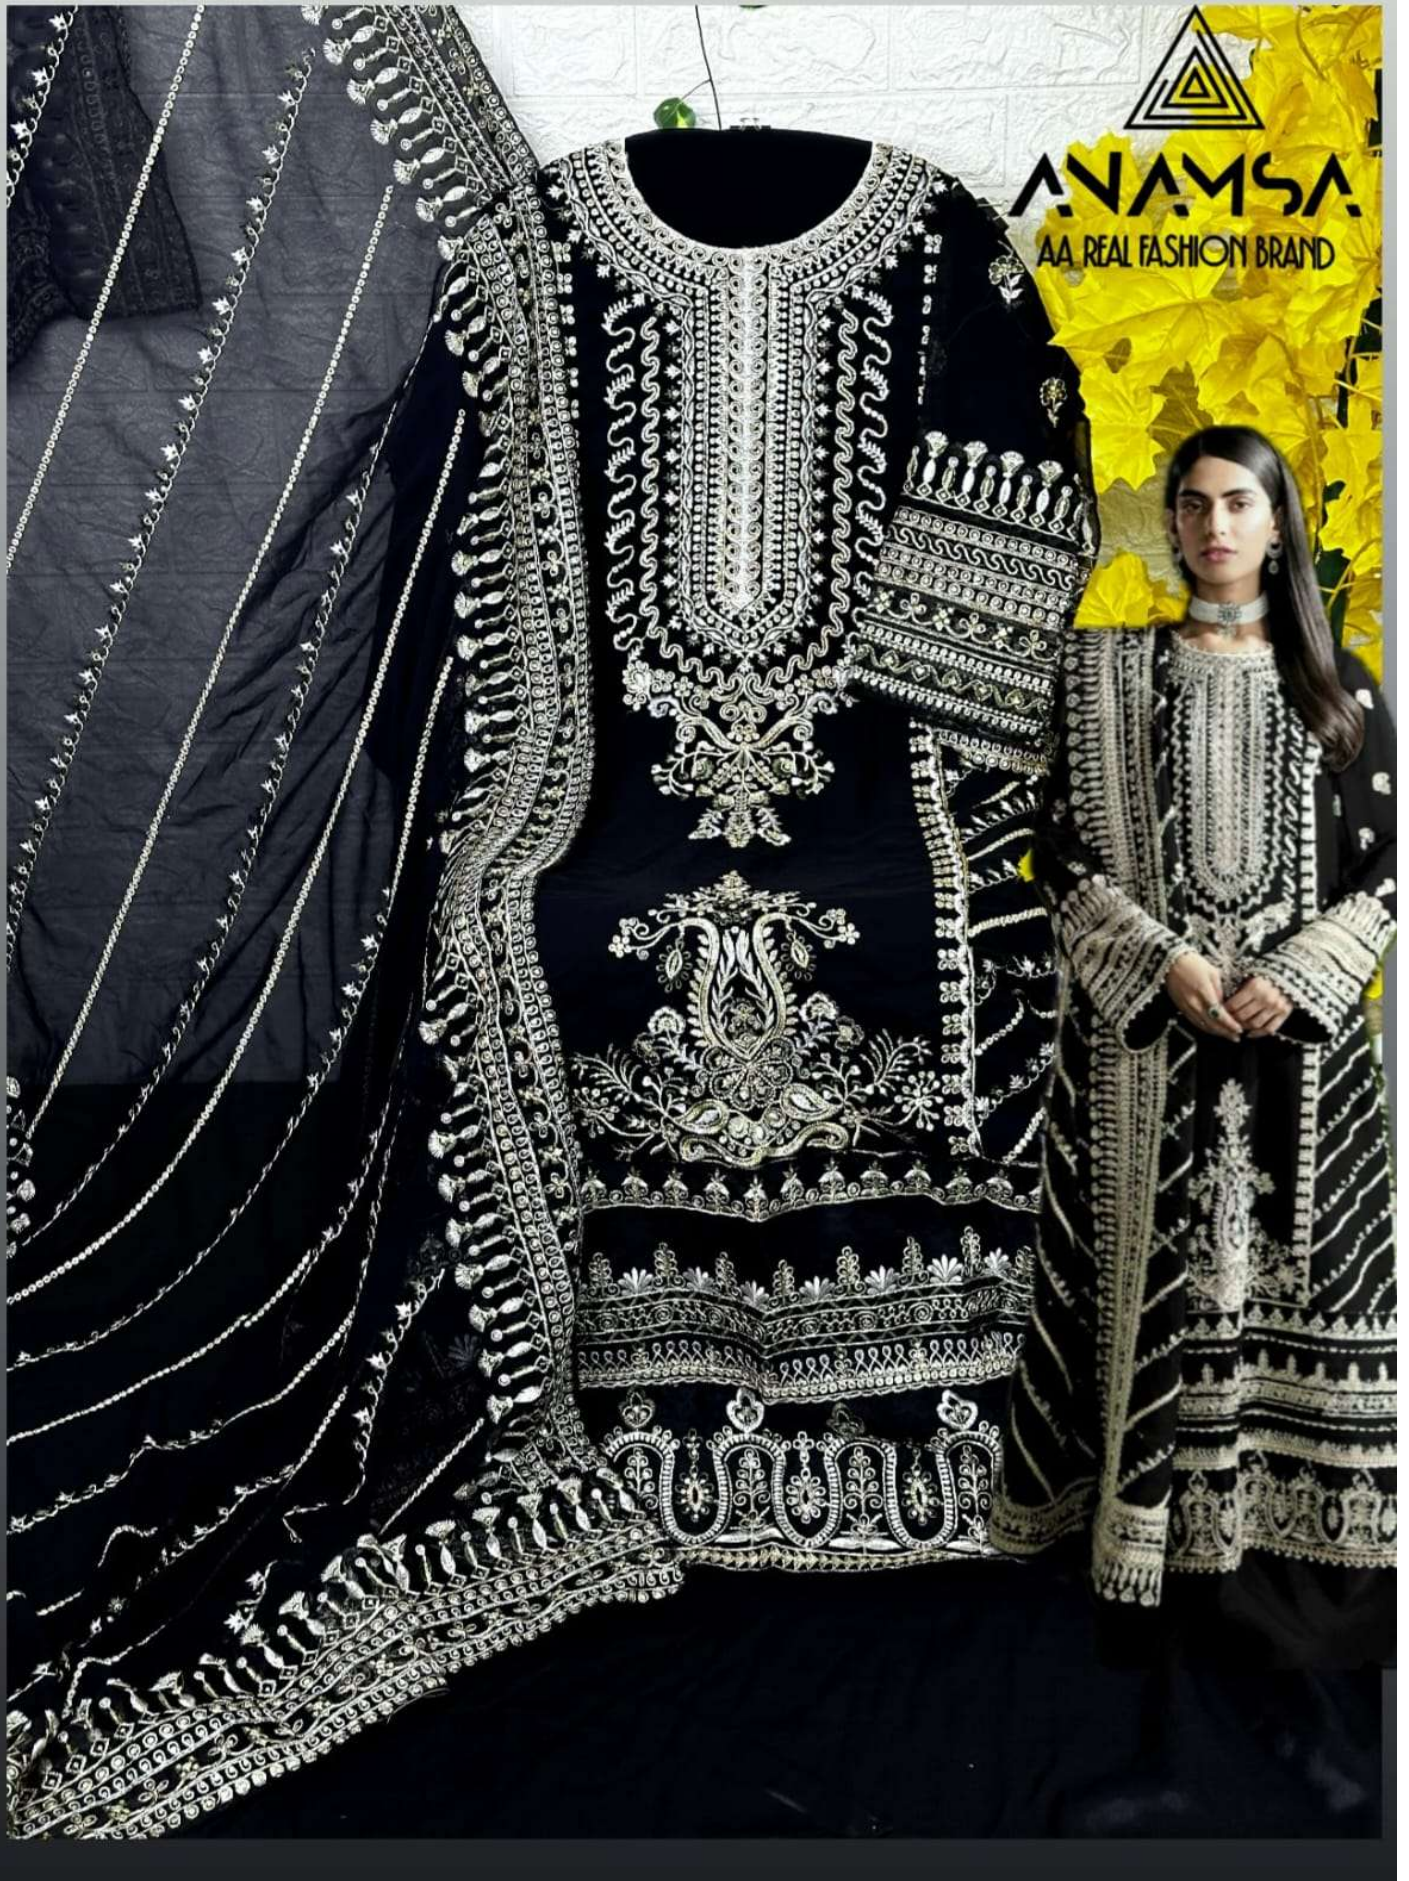

ANAMSA
AA REAL FASHION BRAND