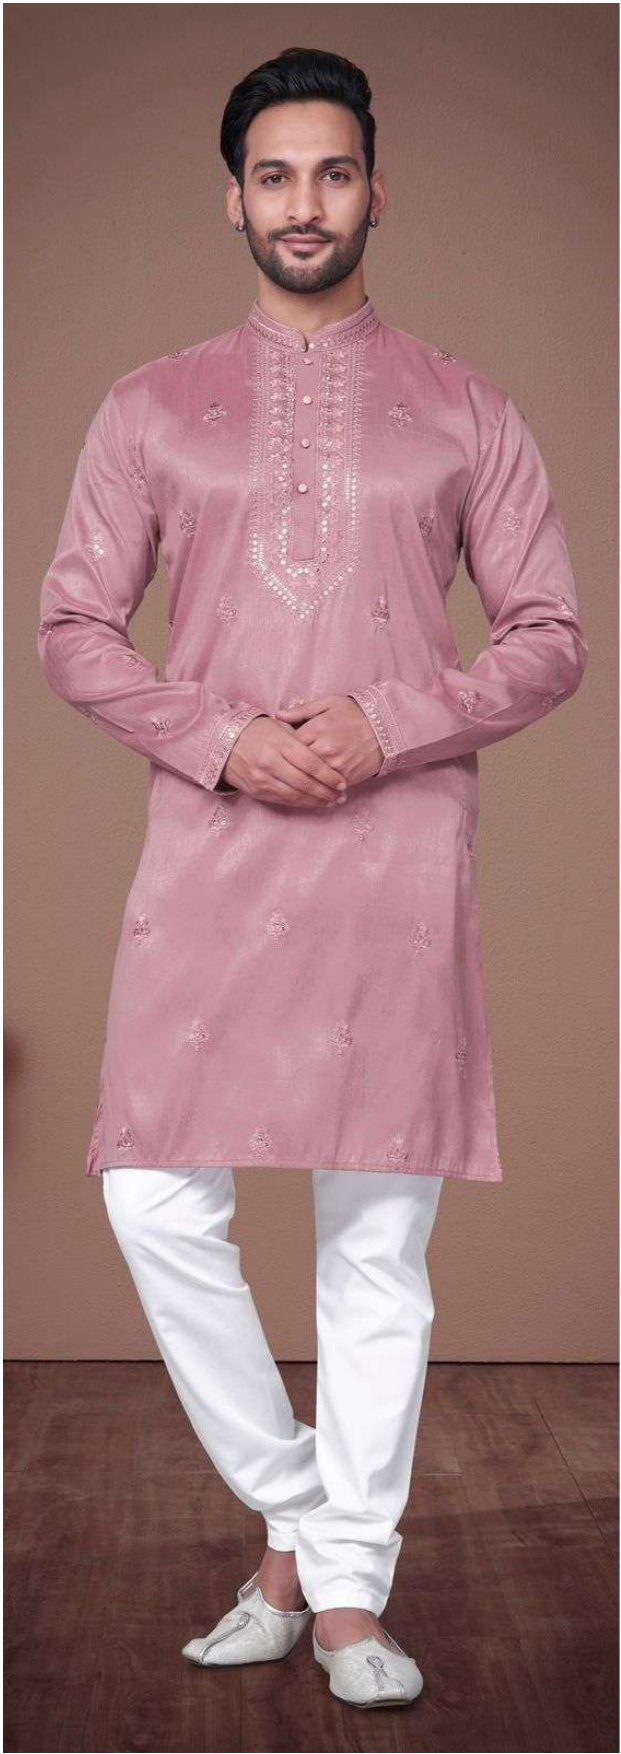

PhotoGrid

Lavender

Blue

Black

Rose Gold

	SIZE CHART		IN INCHES
SIZE	CHEST	TOP LENGTH	SHOULDER
36	40	41	17.5
38	42	43	18
40	44	43	18.5
42	46	43	19
44	48	43	20
46	50	43	20.5