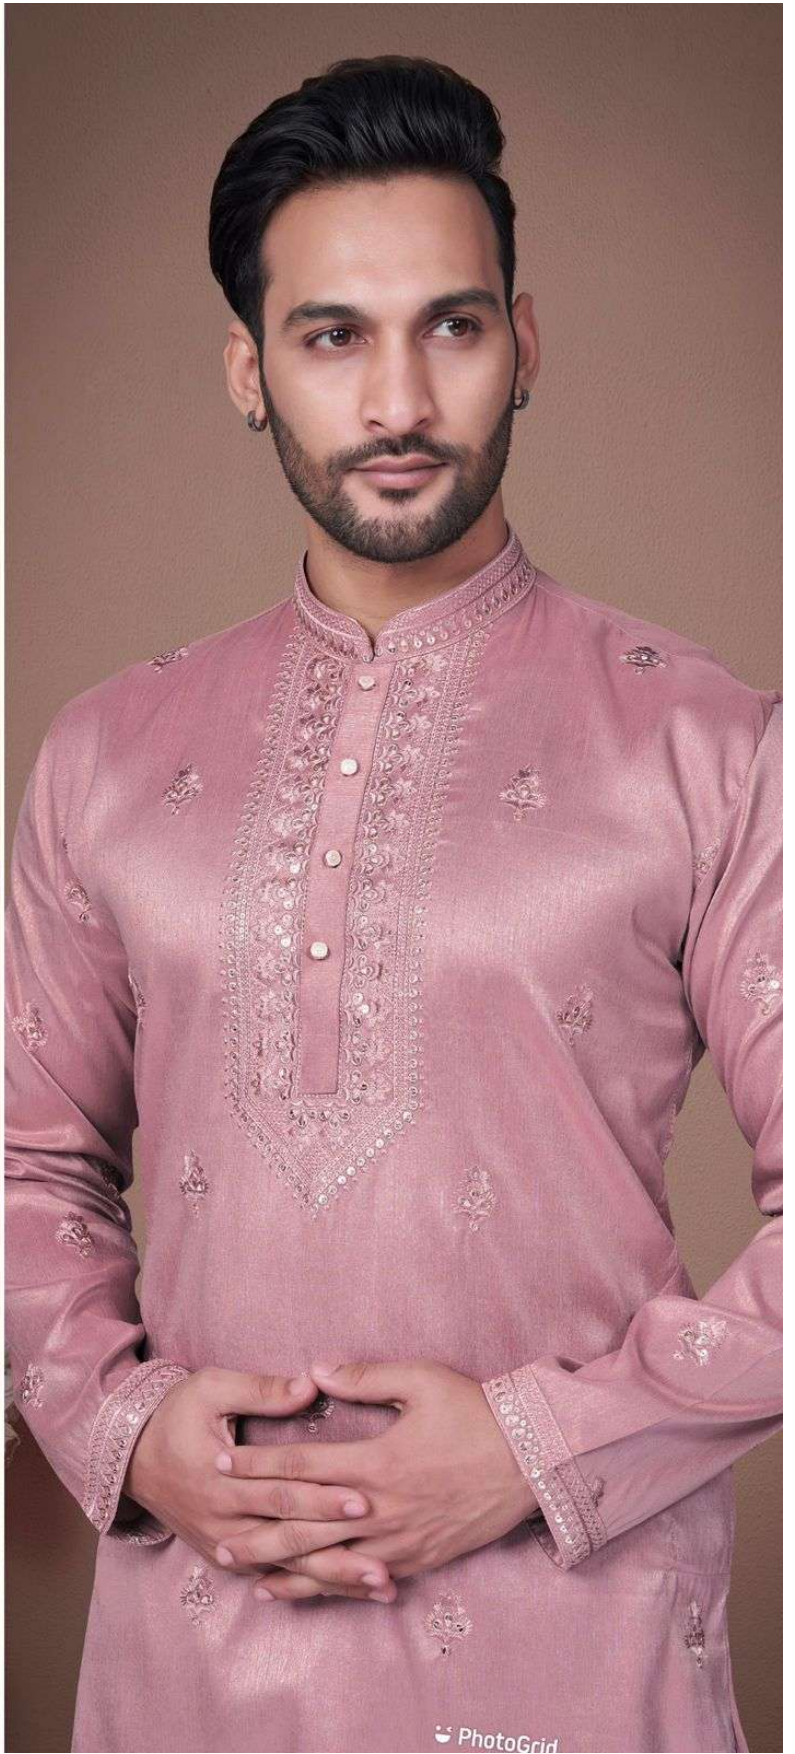

PhotoGrid

Lavender

Blue

Black

Rose Gold

	SIZE CHART		IN INCHES
SIZE	CHEST	TOP LENGTH	SHOULDER
36	40	41	17.5
38	42	43	18
40	44	43	18.5
42	46	43	19
44	48	43	20
46	50	43	20.5