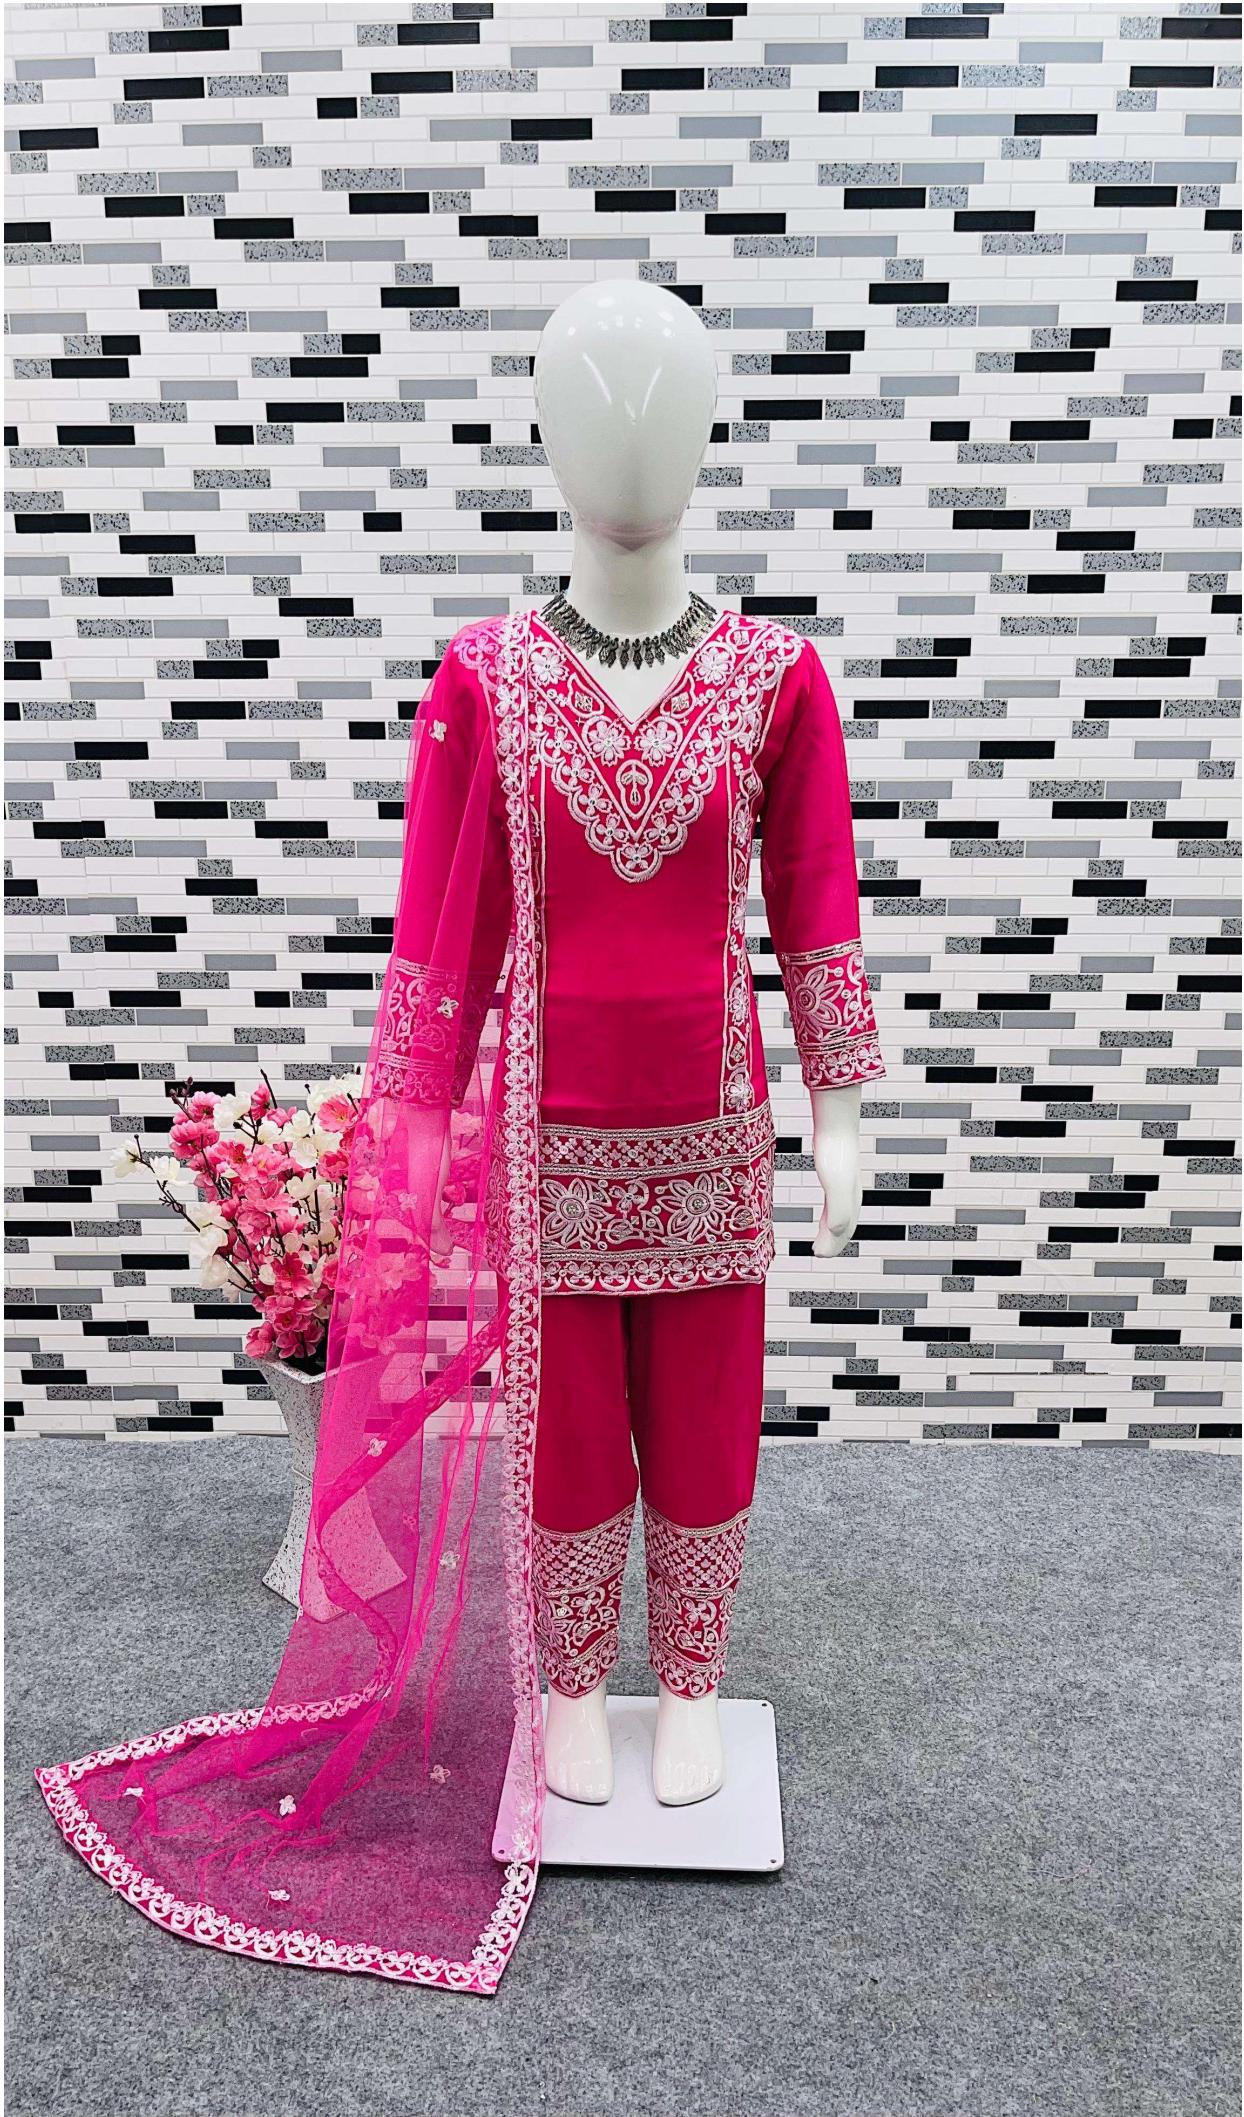

***NOC-505***

## Girls Top & Bottom Set Size Chart

All Measurement in Inch  
( 3 Years To 15 Years )

NO	Size Expected to Fit Age Years	Top		Bottom	
		Chest	Length	Waist	Length
(1)	( 3-5 years)	24	20	20	24
(2)	( 6-8 years)	28	23	24	28
(3)	( 9-11 years)	30	26	26	32
(4)	(12-15 years)	32	29	30	36