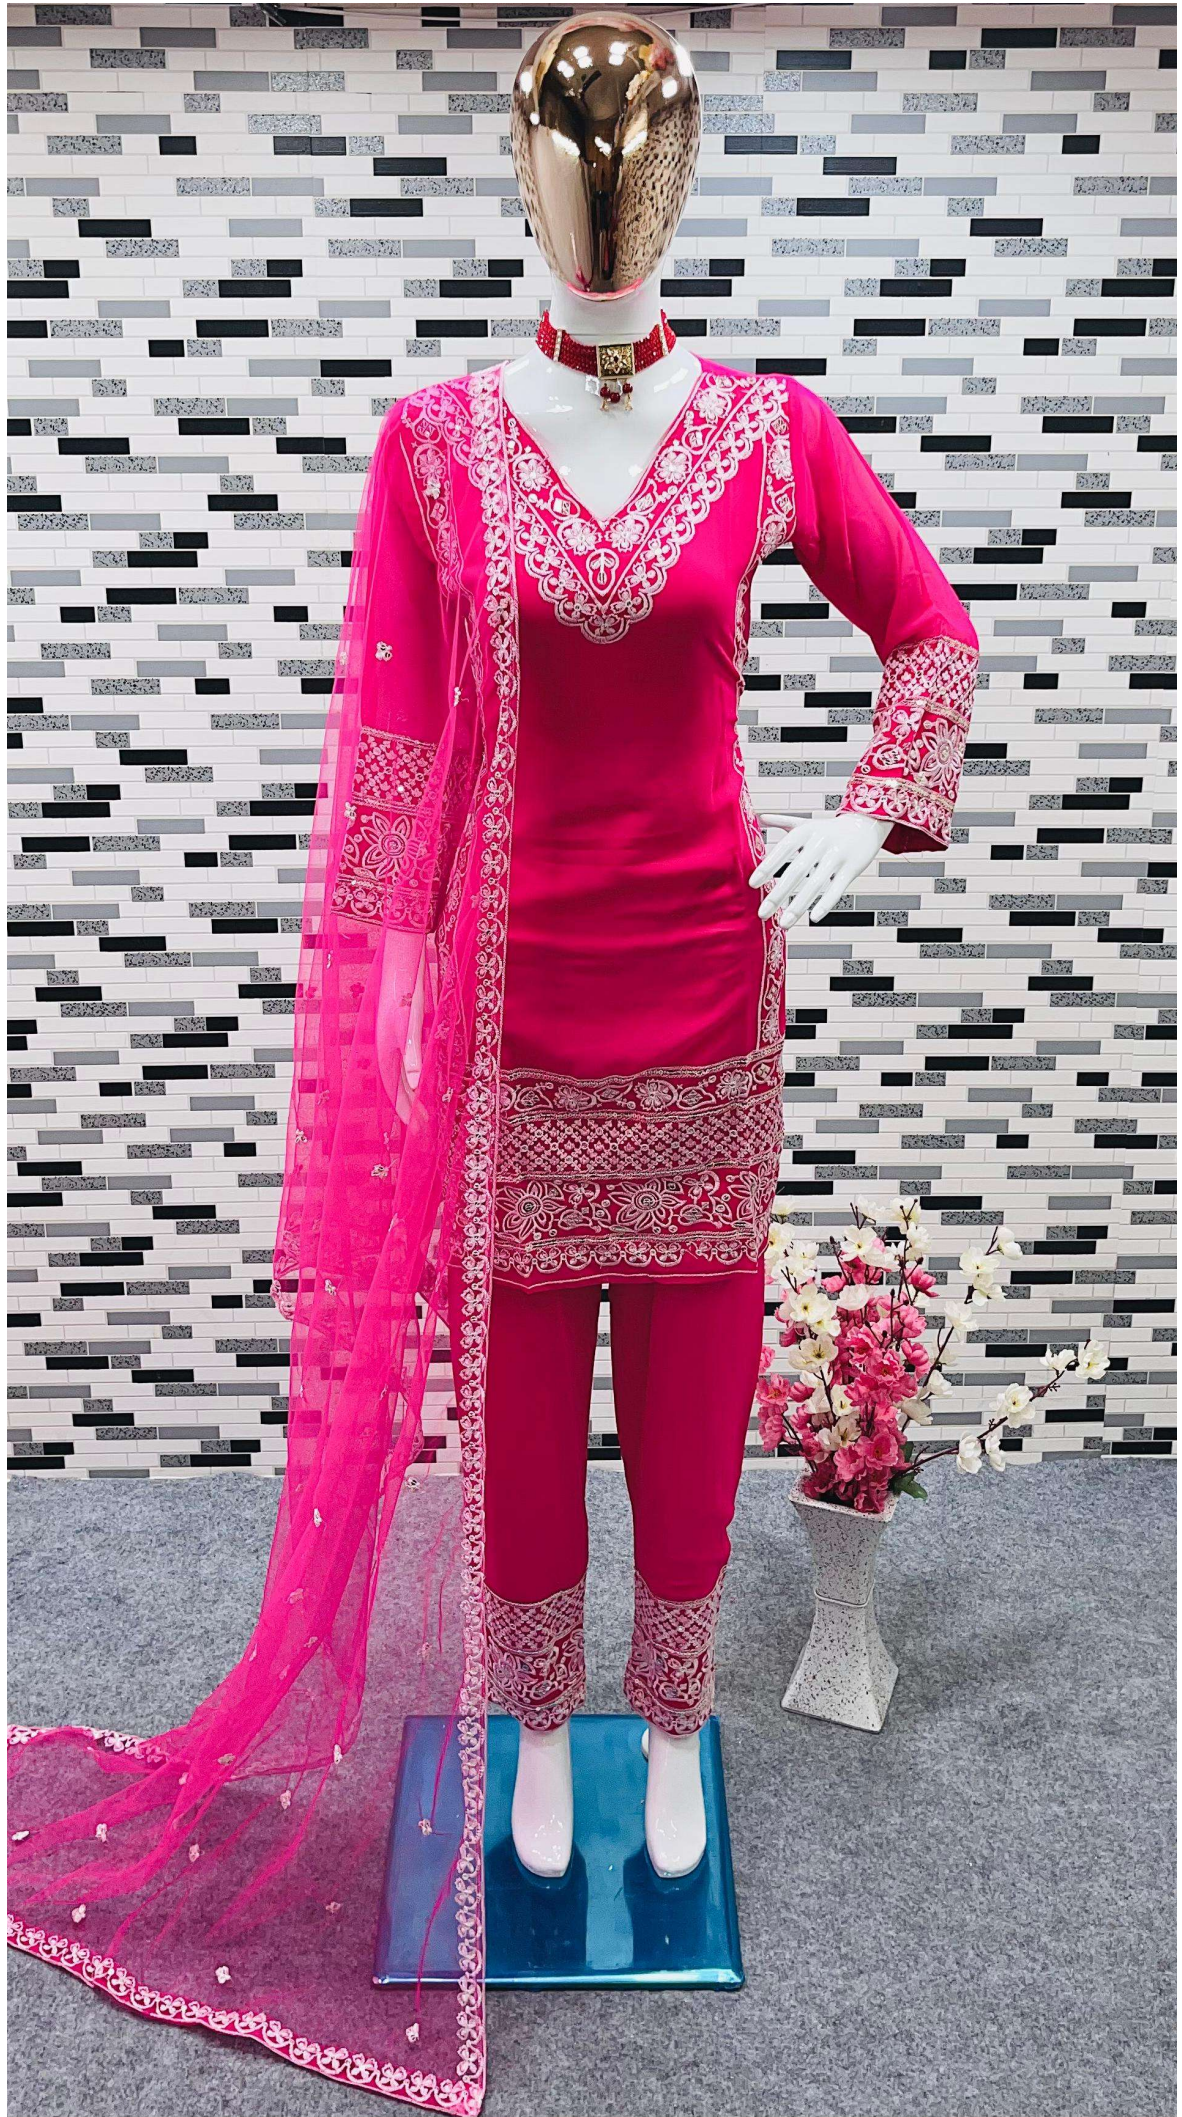

***NOC-505***

## Girls Top & Bottom Set Size Chart

All Measurement in Inch  
( 3 Years To 15 Years )

NO	Size Expected to Fit Age Years	Top		Bottom	
		Chest	Length	Waist	Length
(1)	( 3-5 years)	24	20	20	24
(2)	( 6-8 years)	28	23	24	28
(3)	( 9-11 years)	30	26	26	32
(4)	(12-15 years)	32	29	30	36