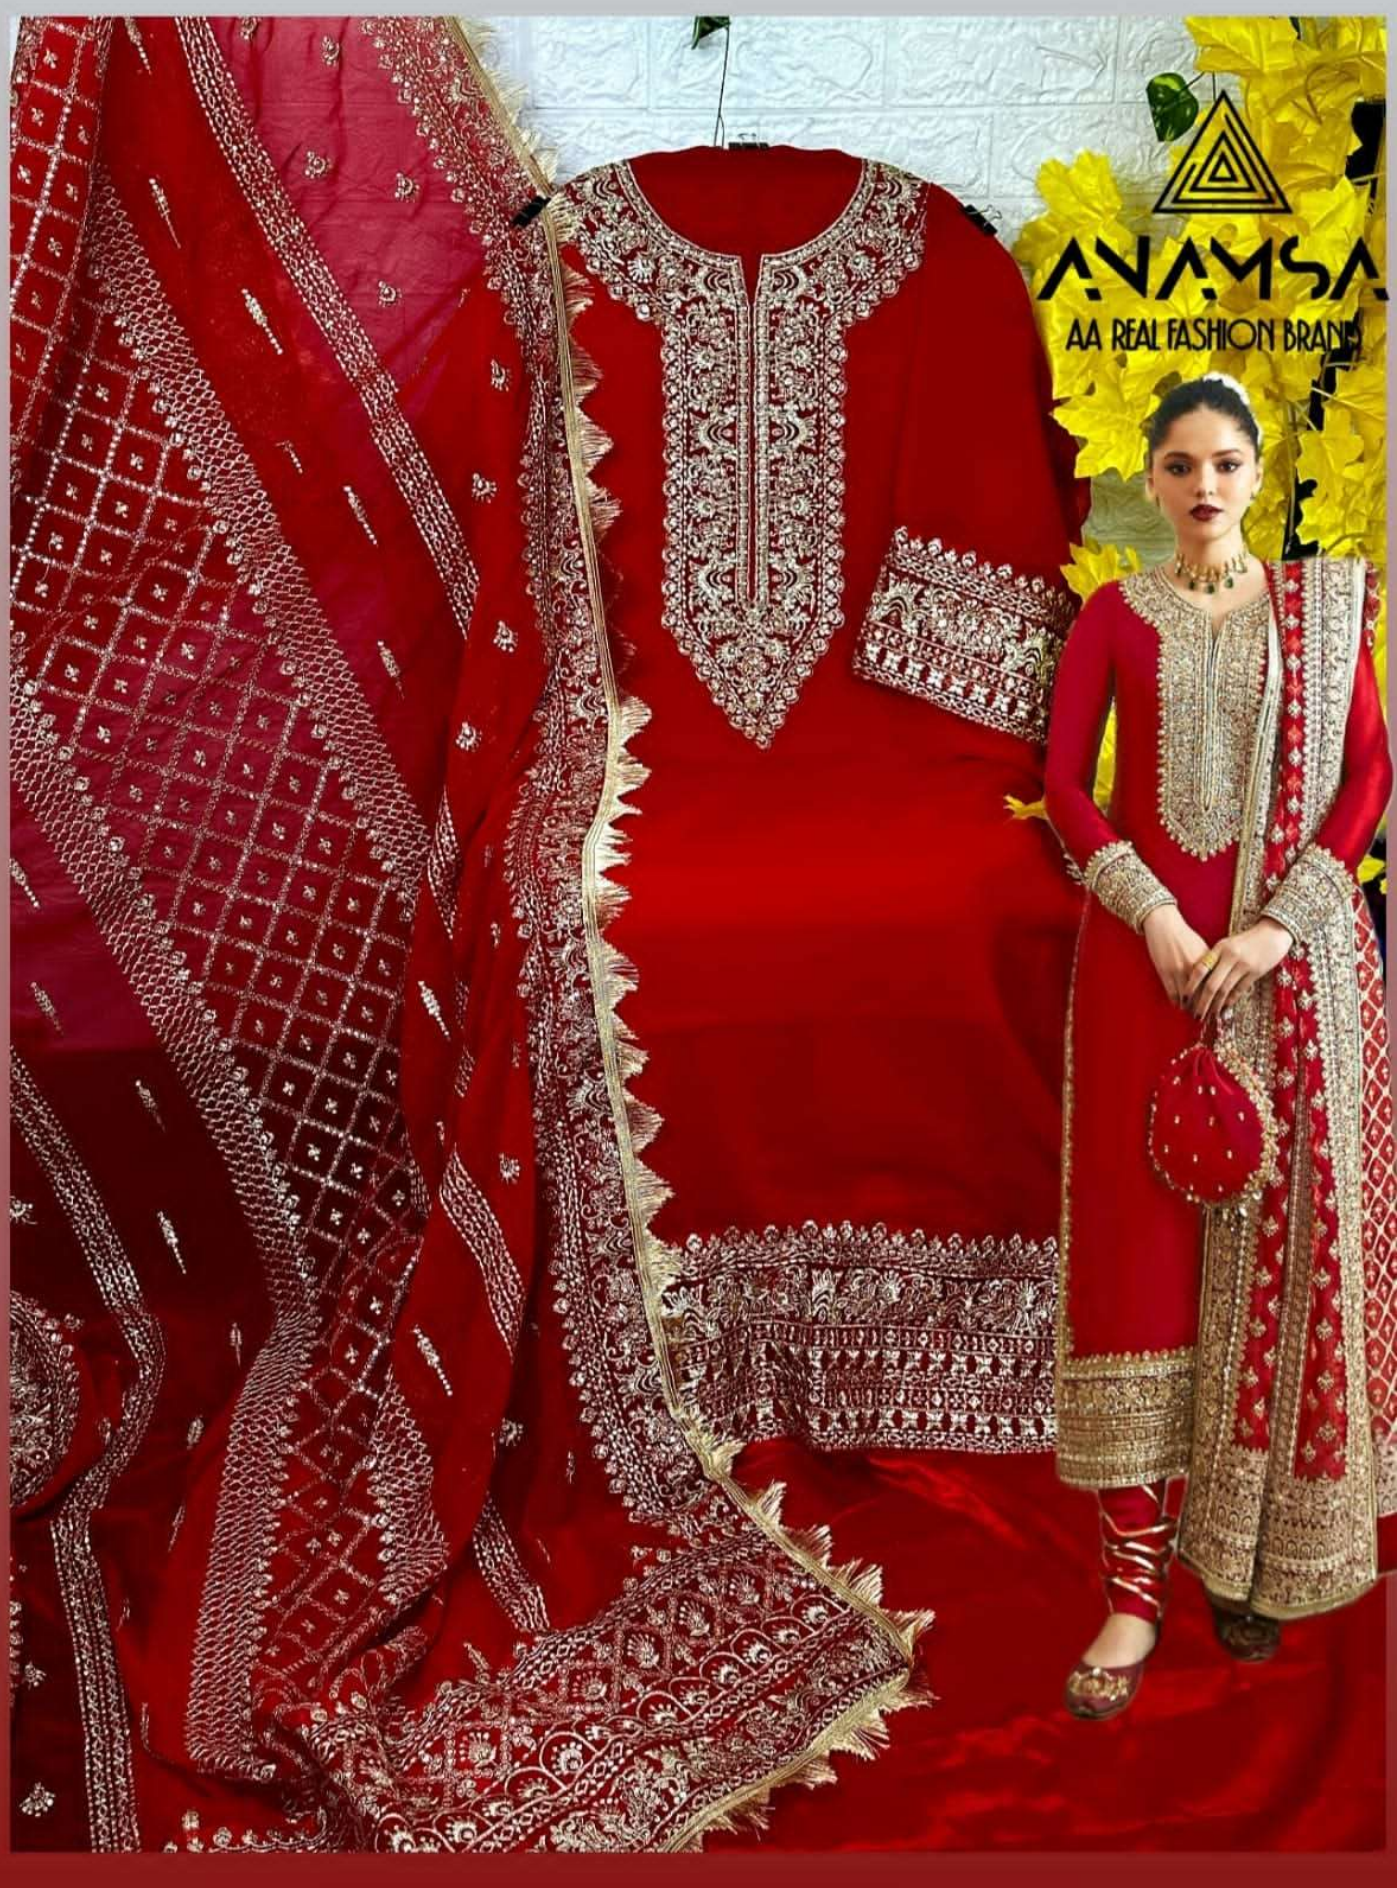

ANAYSA
AA REAL FASHION BRAND