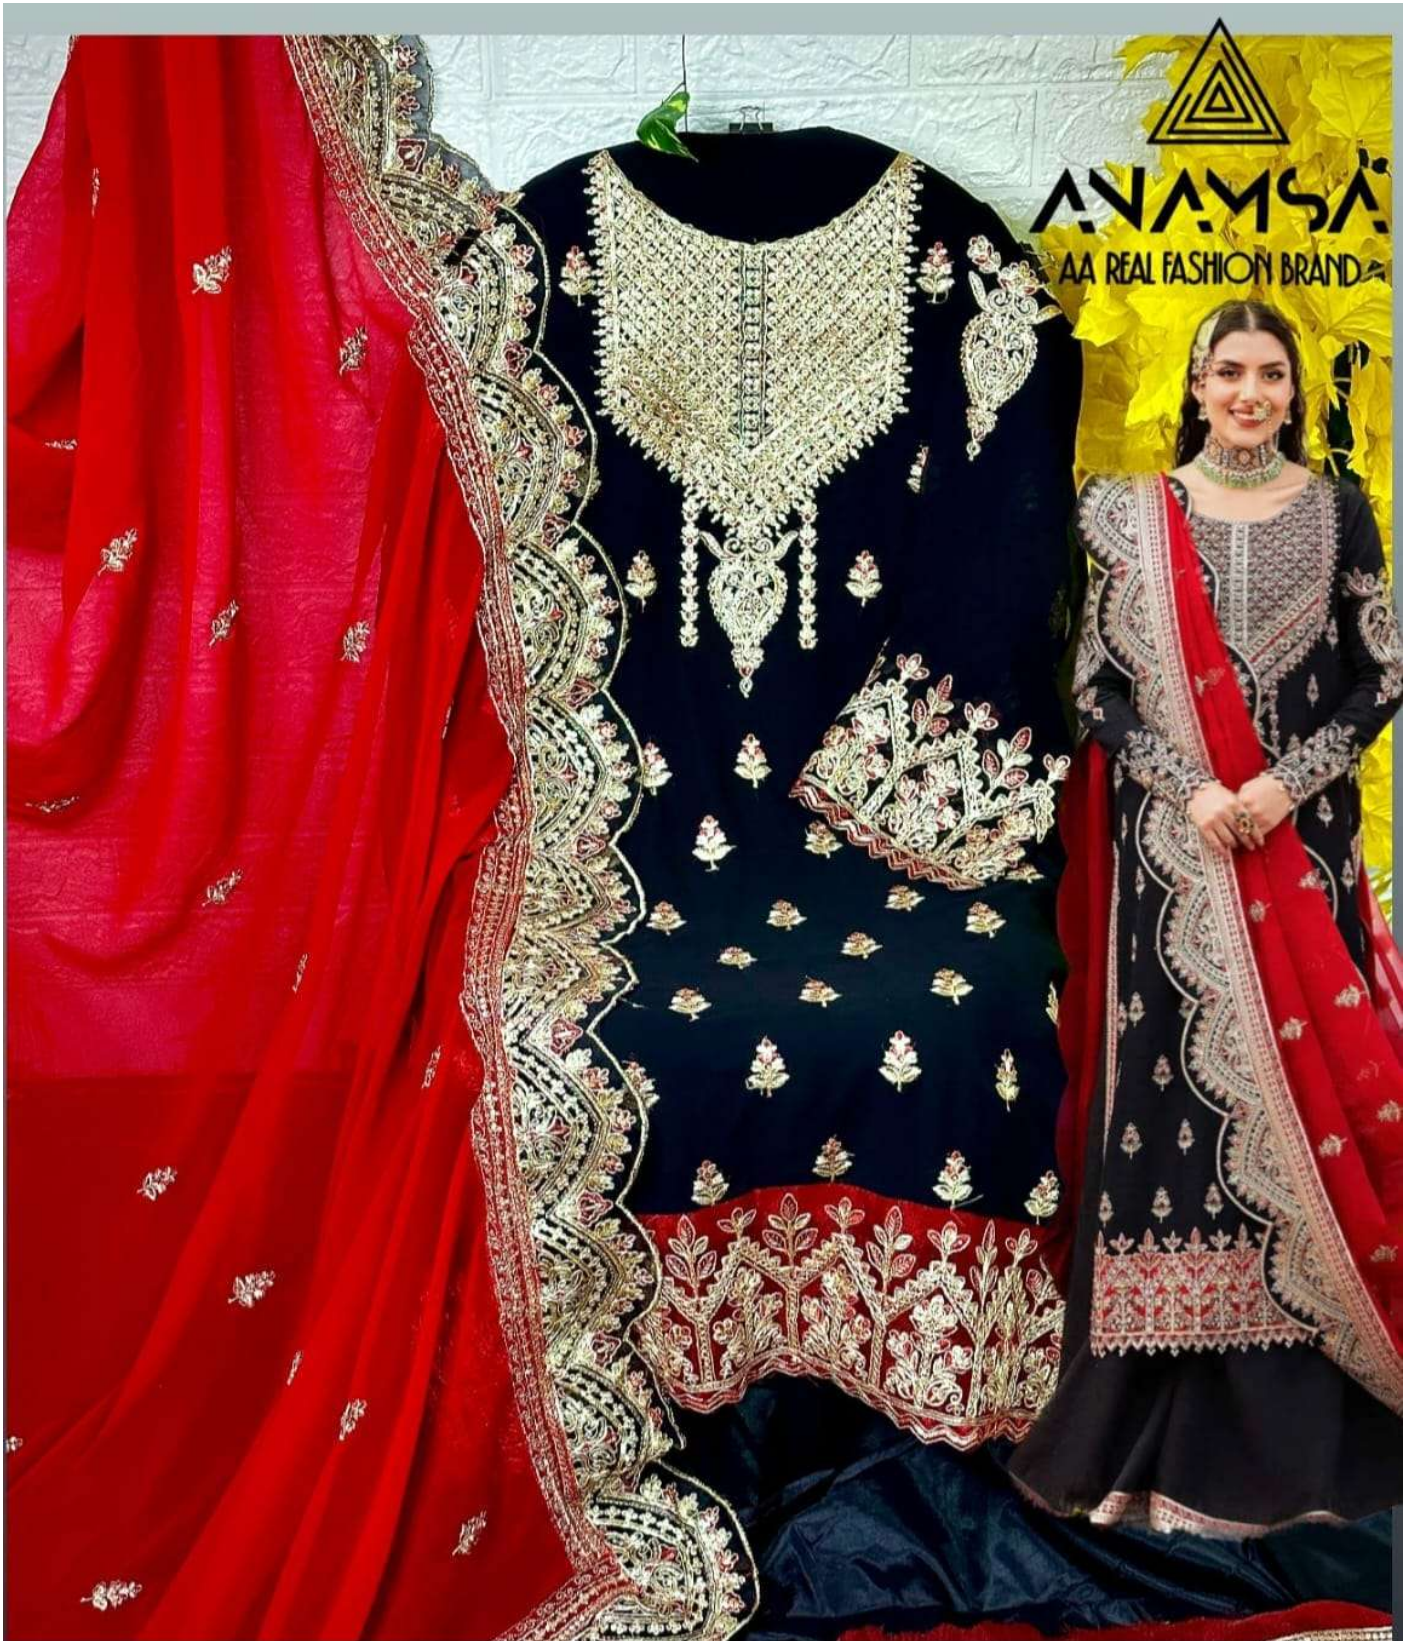

**ANAMSA**  
HIT BEAUTIFUL COLOURS

TOP- PURE FOX GEORGETTE WITH HEAVY EMBROIDERY AND SEQUENCE WORK  
BOTTOMINNER- DULL SHANTOON  
DUPATTA- PURE FOX GEORGETTE FANCY DUPATTA AND HEAVY EMBROIDERY

**7773**  
D.No:-286 A

**7773**  
D.No:-286 B

**7773**  
D.No:-286 C

**7773**  
D.No:-286 D

TOP- PURE FOX GEORGETTE WITH HEAVY EMBROIDERY AND SEQUENCE WORK  
BOTTOM/INNER- DULL SHANTOON  
DUPATTA- PURE FOX GEORGETTE FANCY DUPATTA AND HEAVY EMBROIDERY

7773  
D.No:-286 B

**ANAMSA**  
AA REAL FASHION BRAND

TOP- PURE FOX GEORGETTE WITH HEAVY EMBROIDERY AND SEQUENCE WORK  
BOTTOM/INNER- DULL SHANTOON  
DUPATTA- PURE FOX GEORGETTE FANCY DUPATTA AND HEAVY EMBROIDERY

7773  
D.No:-286 D

TOP- PURE FOX GEORGETTE WITH HEAVY EMBROIDERY AND SEQUENCE WORK  
BOTTOM/INNER- DULL SHANTOON  
DUPATTA- PURE FOX GEORGETTE FANCY DUPATTA AND HEAVY EMBROIDERY

7773  
D.No:-286 A

TOP- PURE FOX GEORGETTE WITH HEAVY EMBROIDERY AND SEQUENCE WORK  
BOTTOM/INNER- DULL SHANTOON  
DUPATTA- PURE FOX GEORGETTE FANCY DUPATTA AND HEAVY EMBROIDERY