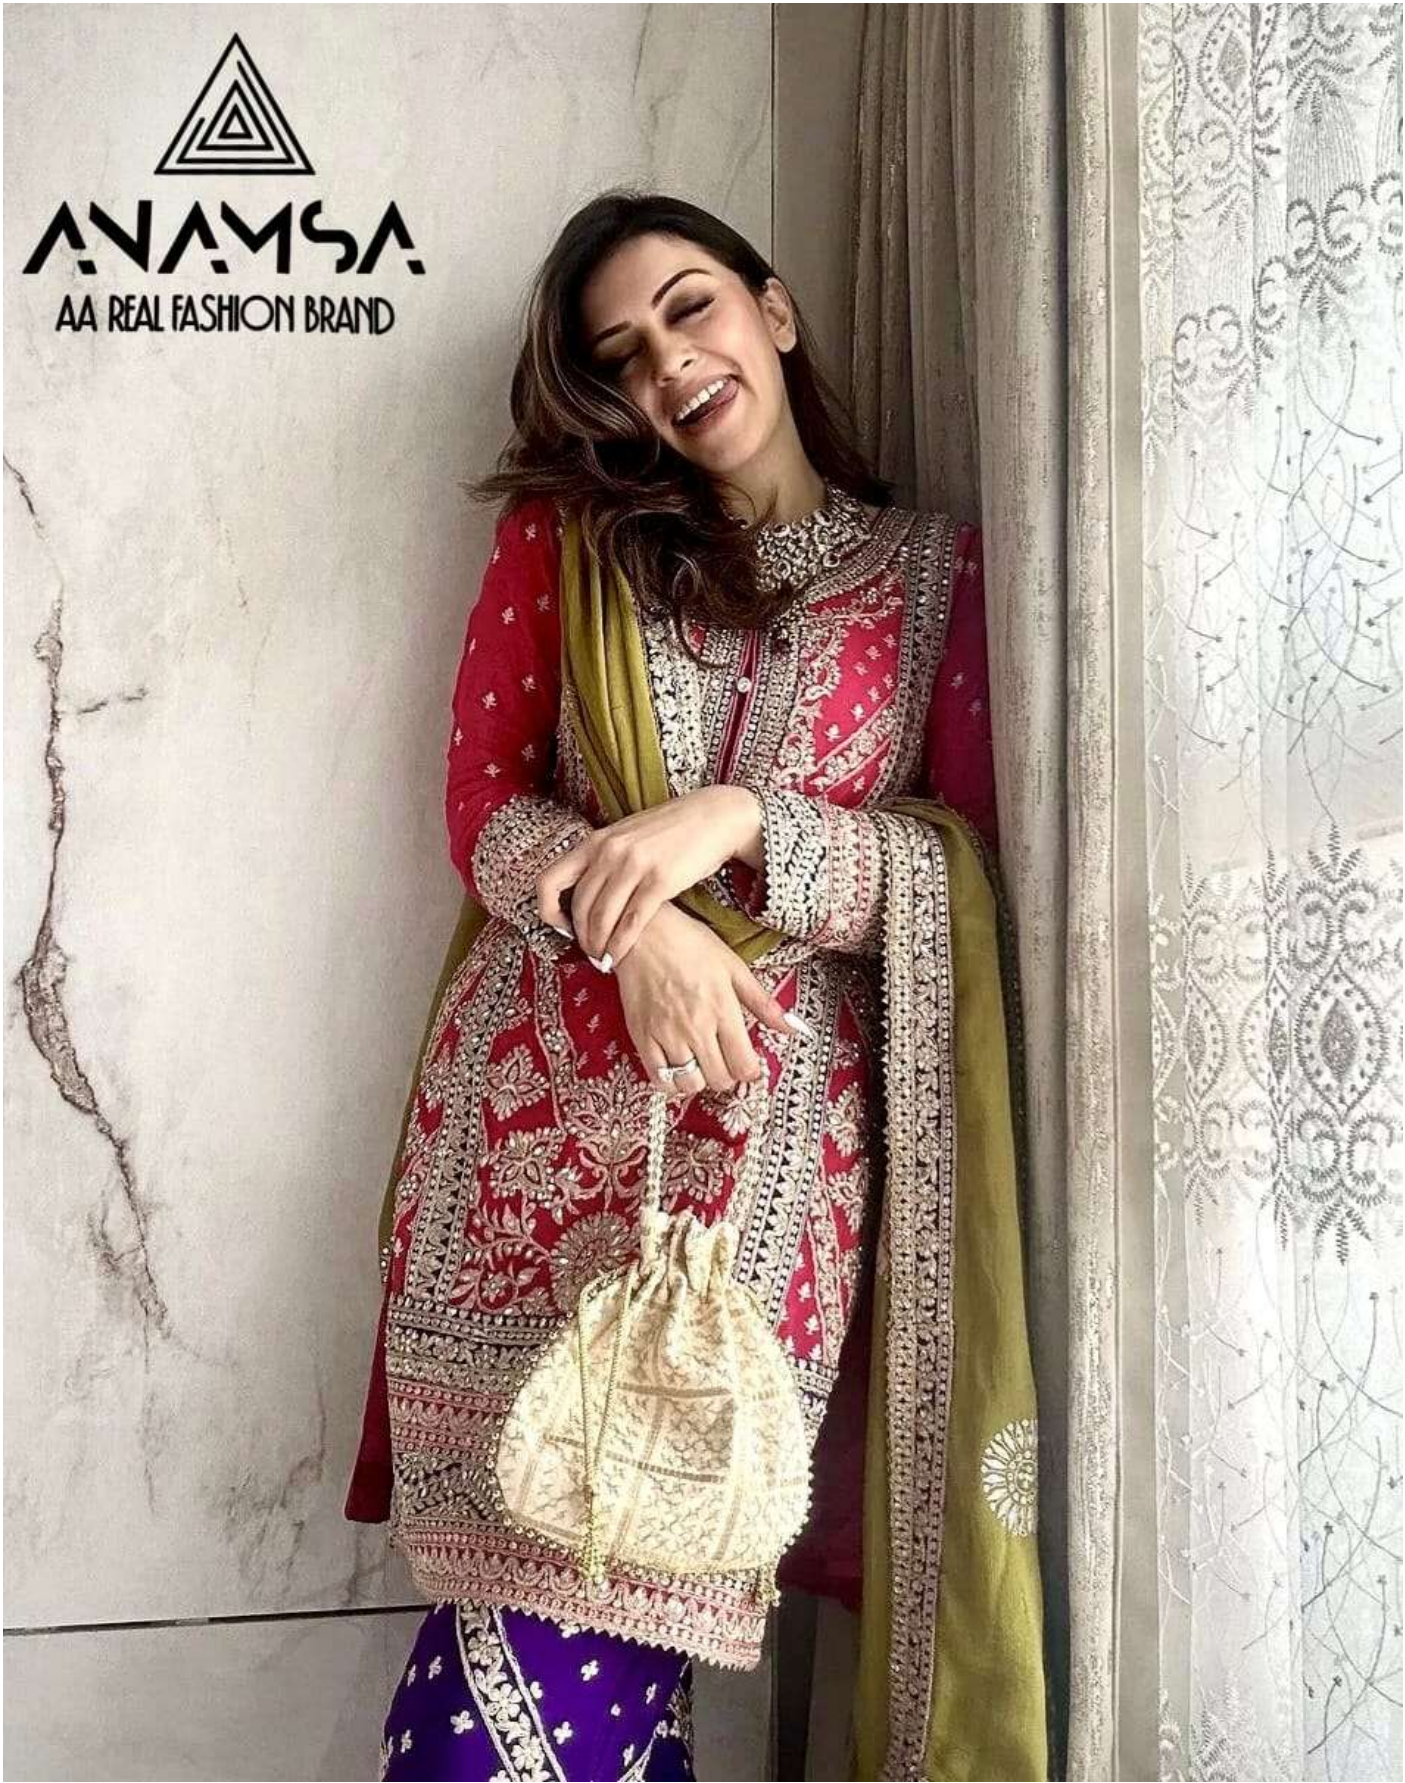

ANAMSA

AA REAL FASHION BRAND