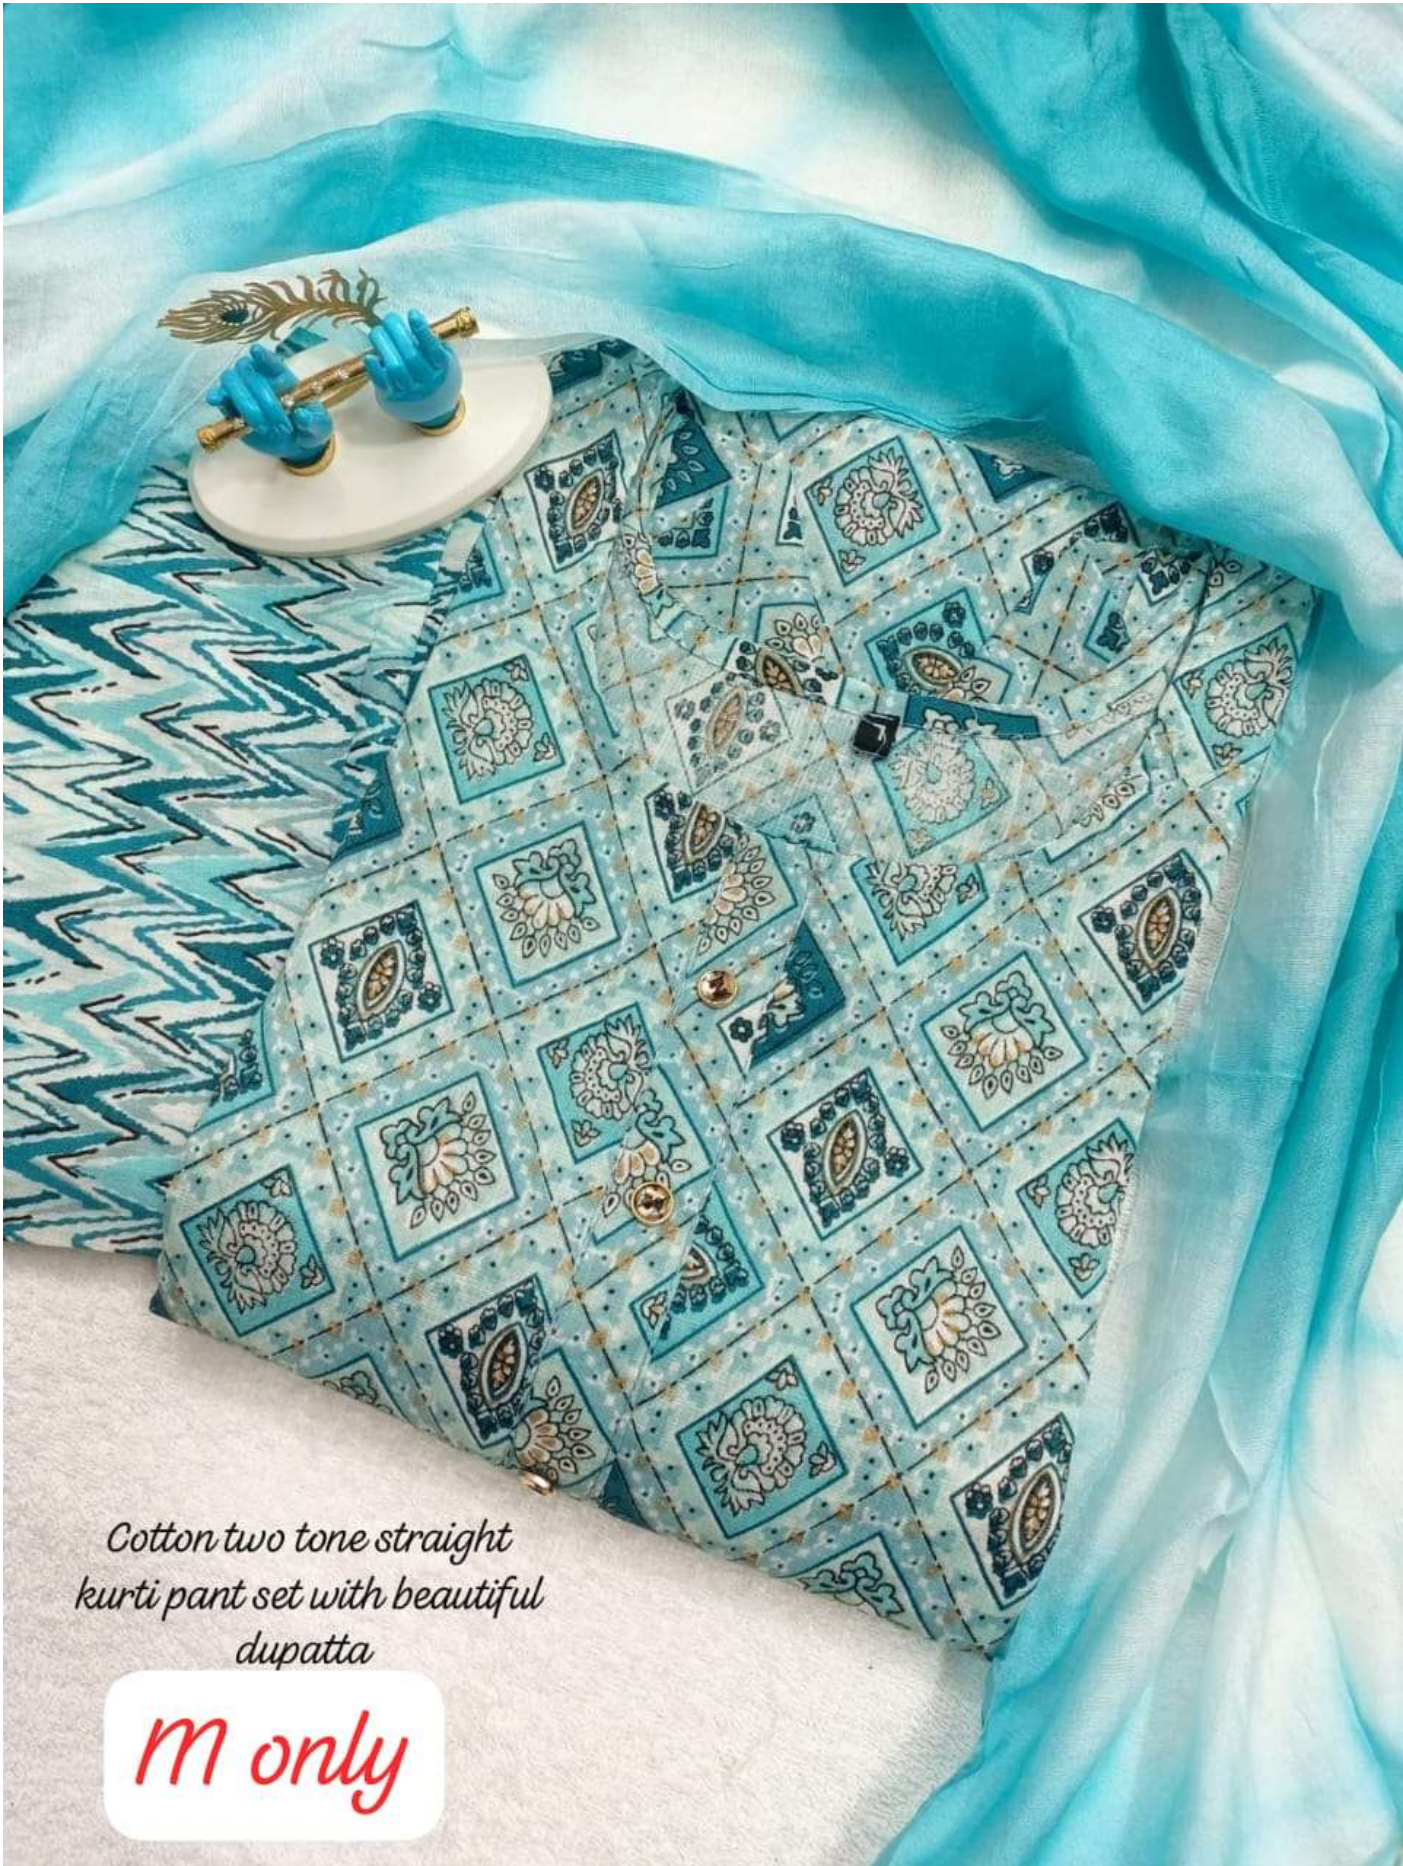

*Cotton two tone straight
kurti pant set with fine
shade.dunatta.*

M, l, xl, xxxl, 3xl

*Cotton two tone straight
kurti pant set with fine
shade.dunatta.*

M, L, XL, XXL, 3XL

*Cotton two tone straight kurti
pant set
with beautiful dunatta*

M, l, xxxl, 3xl, 4xl

*Cotton two tone straight
kurti pant set with beautiful
dupatta*

M only

*Cotton two tone straight
kurti pant set with beautiful
dupatta*

M to 4xl

*Cotton two tone straight
kurti pant set with beautiful
dupatta
M to 4xl*

*Cotton two tone straight
kurti pant set with fine
shade duratta,*

M to 4xl

*Cotton two tone straight
kurti pant set with fine*

M, L, XL

*Cotton two tone straight
kurti pant set with fine
shade dupatta*

M, L, XL, XXL, 3XL, 4XL