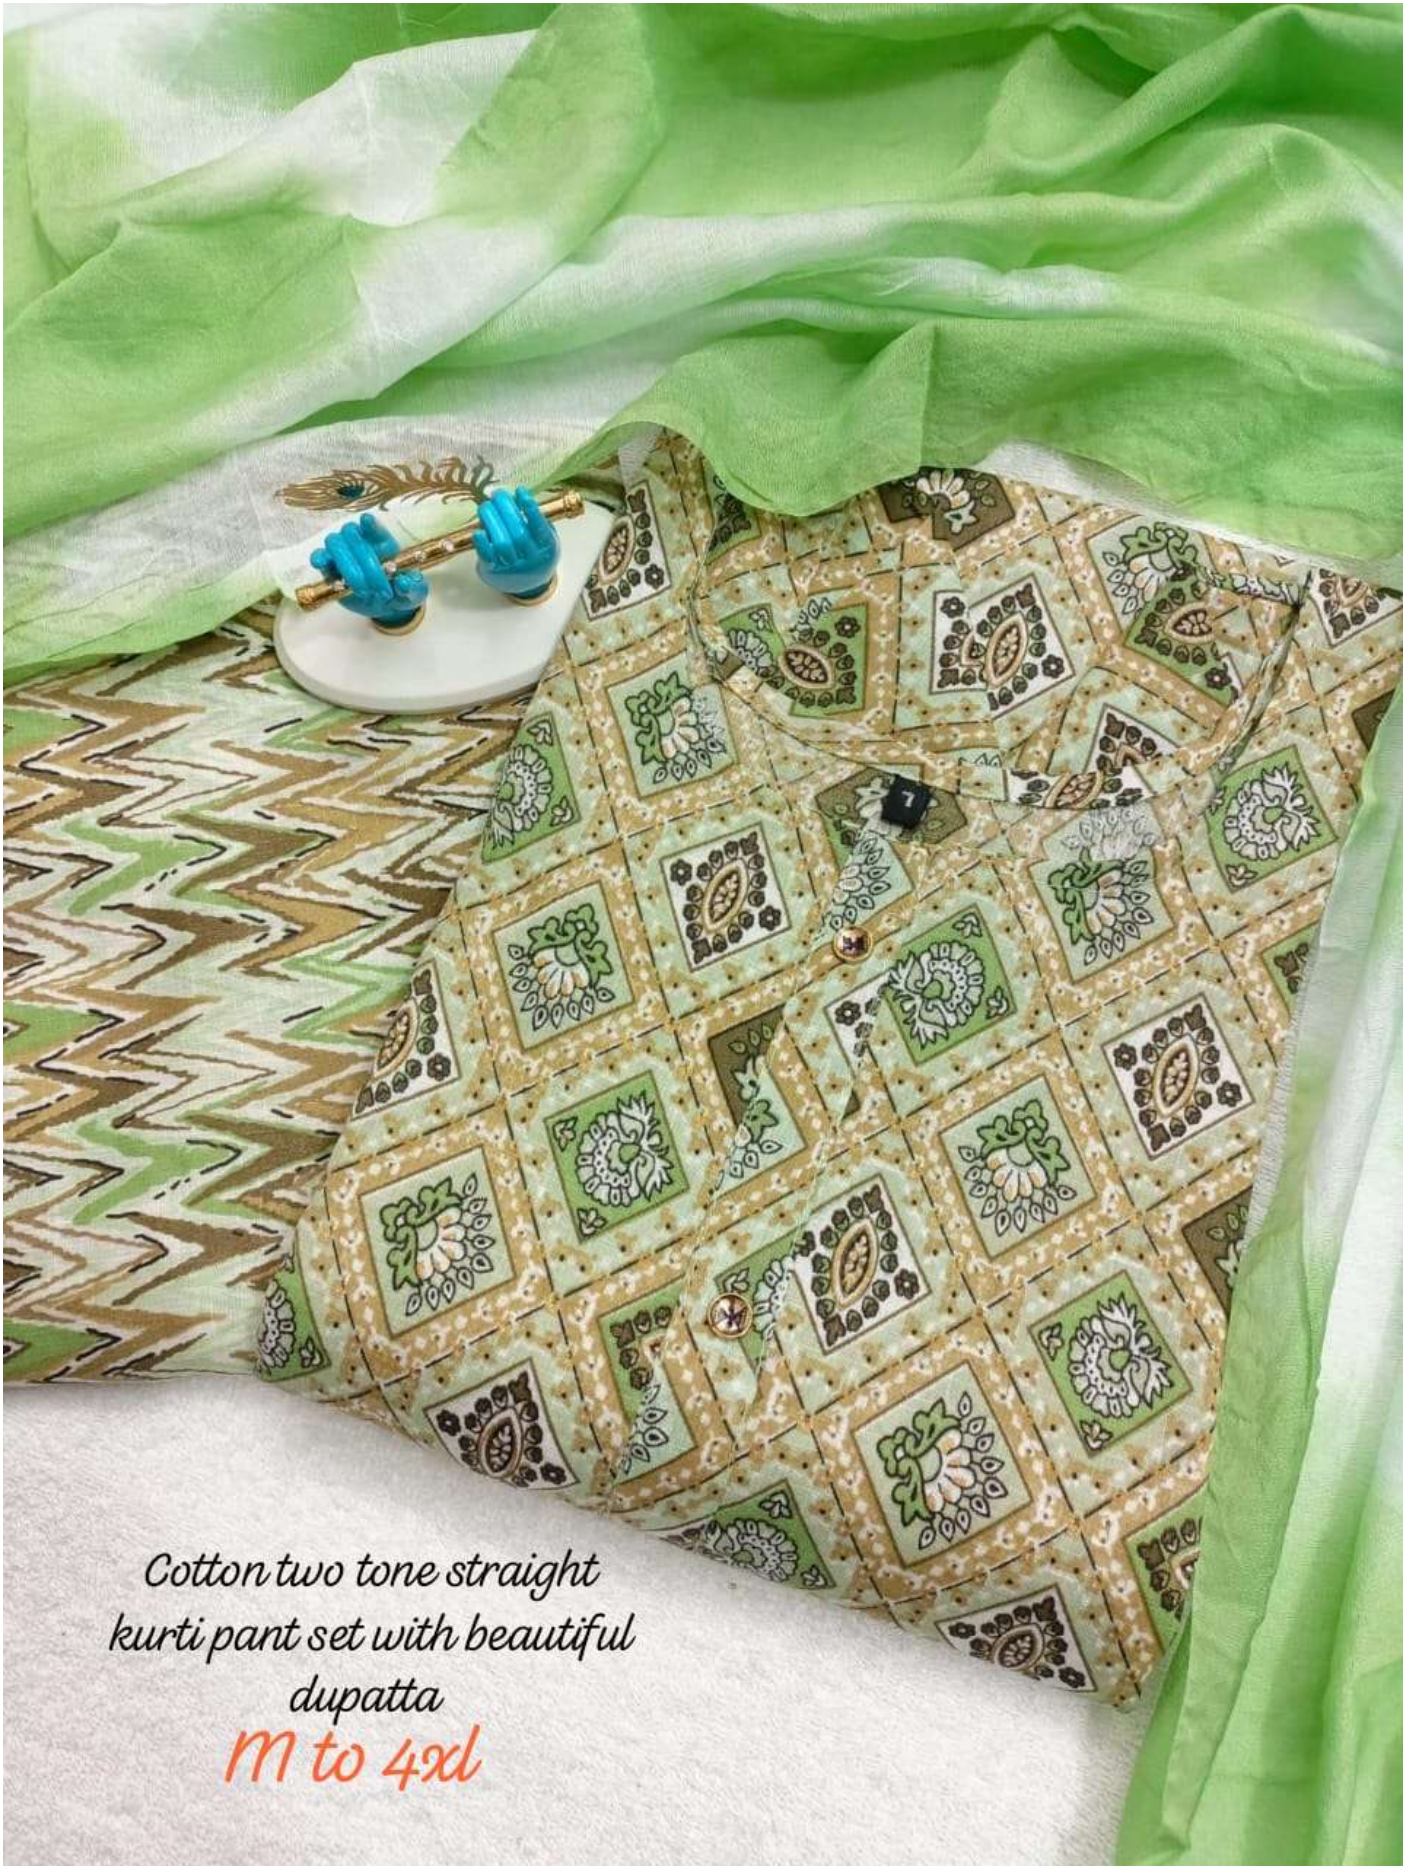

*Cotton two tone straight
kurti pant set with fine
shade.dunatta.*

M, l, xl, xxxl, 3xl

*Cotton two tone straight
kurti pant set with fine
shade.dunatta.*

M, L, XL, XXL, 3XL

*Cotton two tone straight kurti
pant set
with beautiful dunatta*

M, l, xxxl, 3xl, 4xl

*Cotton two tone straight
kurti pant set with beautiful
dupatta*

M only

*Cotton two tone straight
kurti pant set with beautiful
dupatta*

M to 4xl

*Cotton two tone straight
kurti pant set with beautiful
dupatta
M to 4xl*

*Cotton two tone straight
kurti pant set with fine
shade duratta,*

M to 4xl

*Cotton two tone straight
kurti pant set with fine*

M, L, XL

*Cotton two tone straight
kurti pant set with fine
shade dupatta*

M, L, XL, XXL, 3XL, 4XL