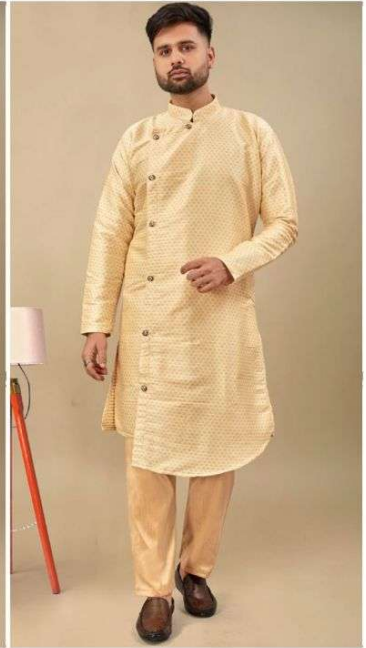

1001

1002

1003

1004

1005

1006

1007

		SIZE CHART	IN INCHES
SIZE NO	KURTA CHEST (WITH LOOSING)	KURTA LENGTH	SHOULDER
M	41"	39"	17.5"
L	43"	39"	18"
XL	46"	41"	19"
XXL	48"	41"	19.5"