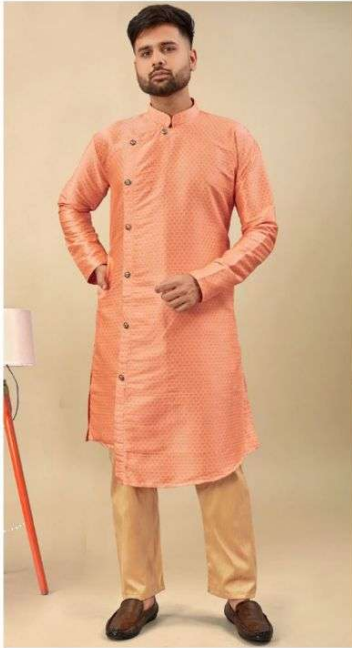

1001

1002

1003

1004

1005

1006

1007

		SIZE CHART	IN INCHES
SIZE NO	KURTA CHEST (WITH LOOSING)	KURTA LENGTH	SHOULDER
M	41"	39"	17.5"
L	43"	39"	18"
XL	46"	41"	19"
XXL	48"	41"	19.5"