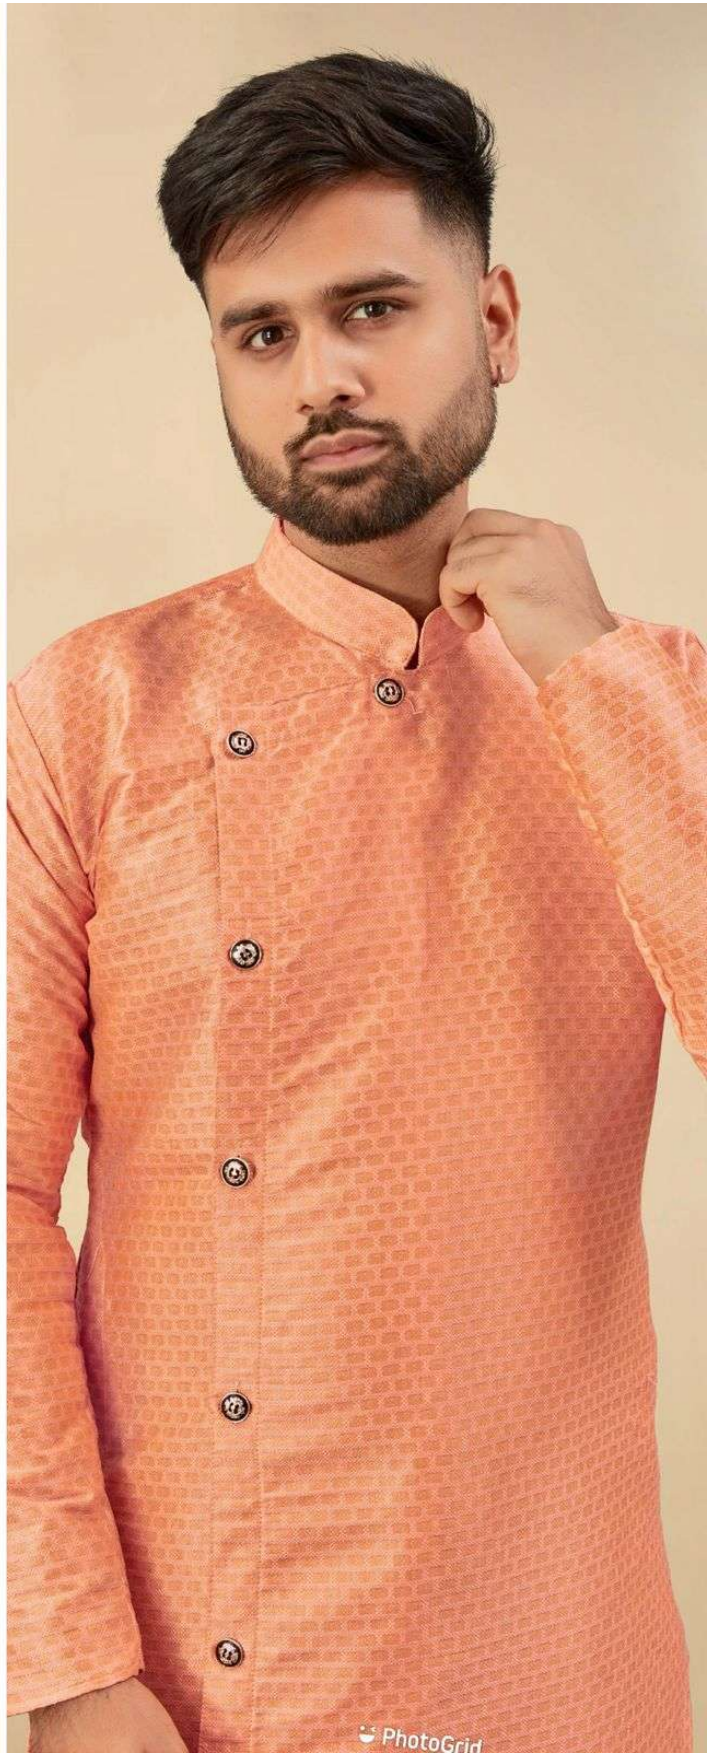

1001

1002

1003

1004

1005

1006

1007

		SIZE CHART	IN INCHES
SIZE NO	KURTA CHEST (WITH LOOSING)	KURTA LENGTH	SHOULDER
M	41"	39"	17.5"
L	43"	39"	18"
XL	46"	41"	19"
XXL	48"	41"	19.5"