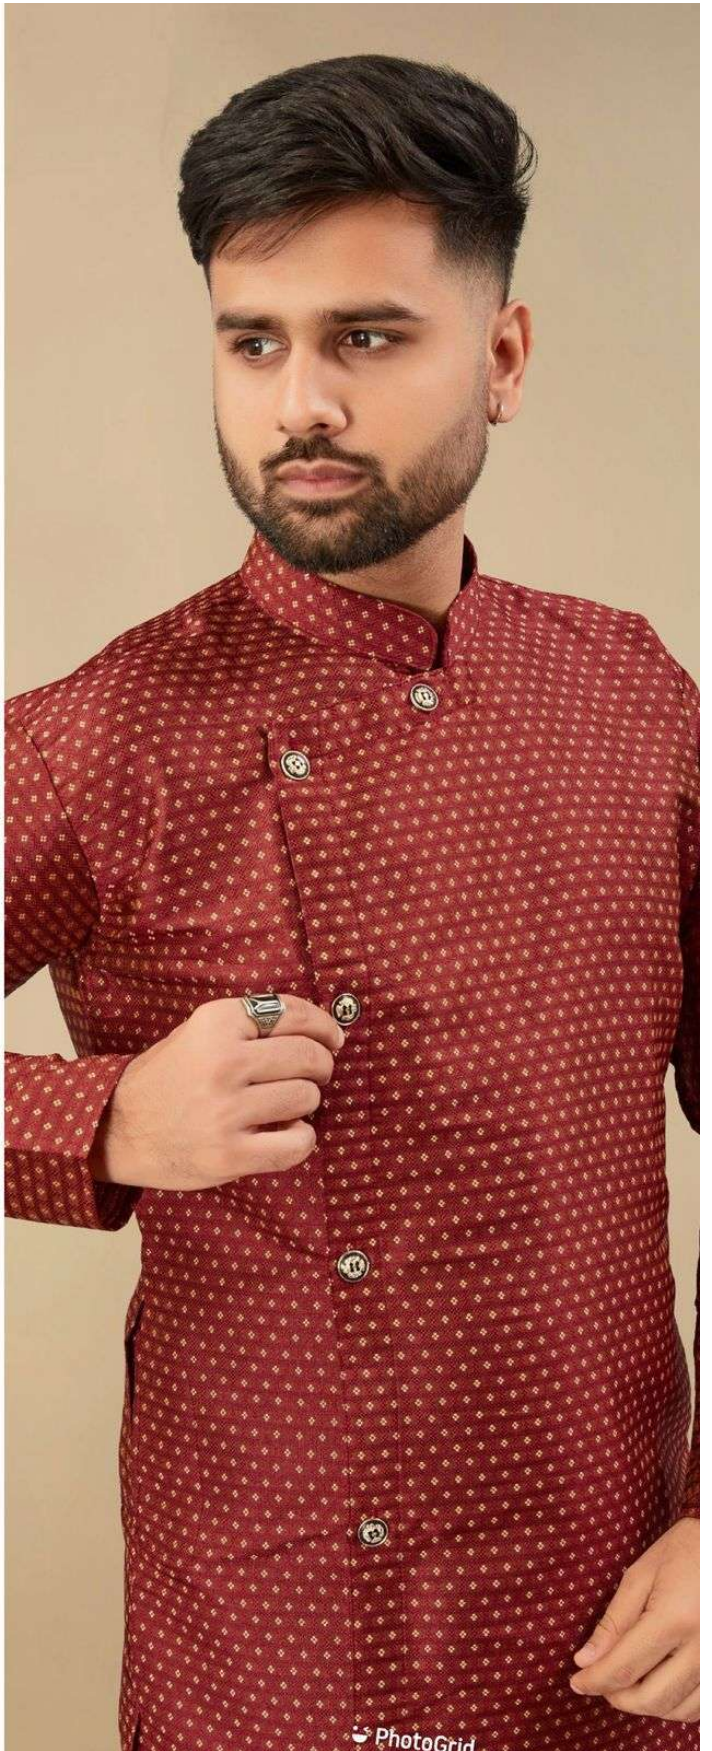

1001

1002

1003

1004

1005

1006

1007

		SIZE CHART	IN INCHES
SIZE NO	KURTA CHEST (WITH LOOSING)	KURTA LENGTH	SHOULDER
M	41"	39"	17.5"
L	43"	39"	18"
XL	46"	41"	19"
XXL	48"	41"	19.5"