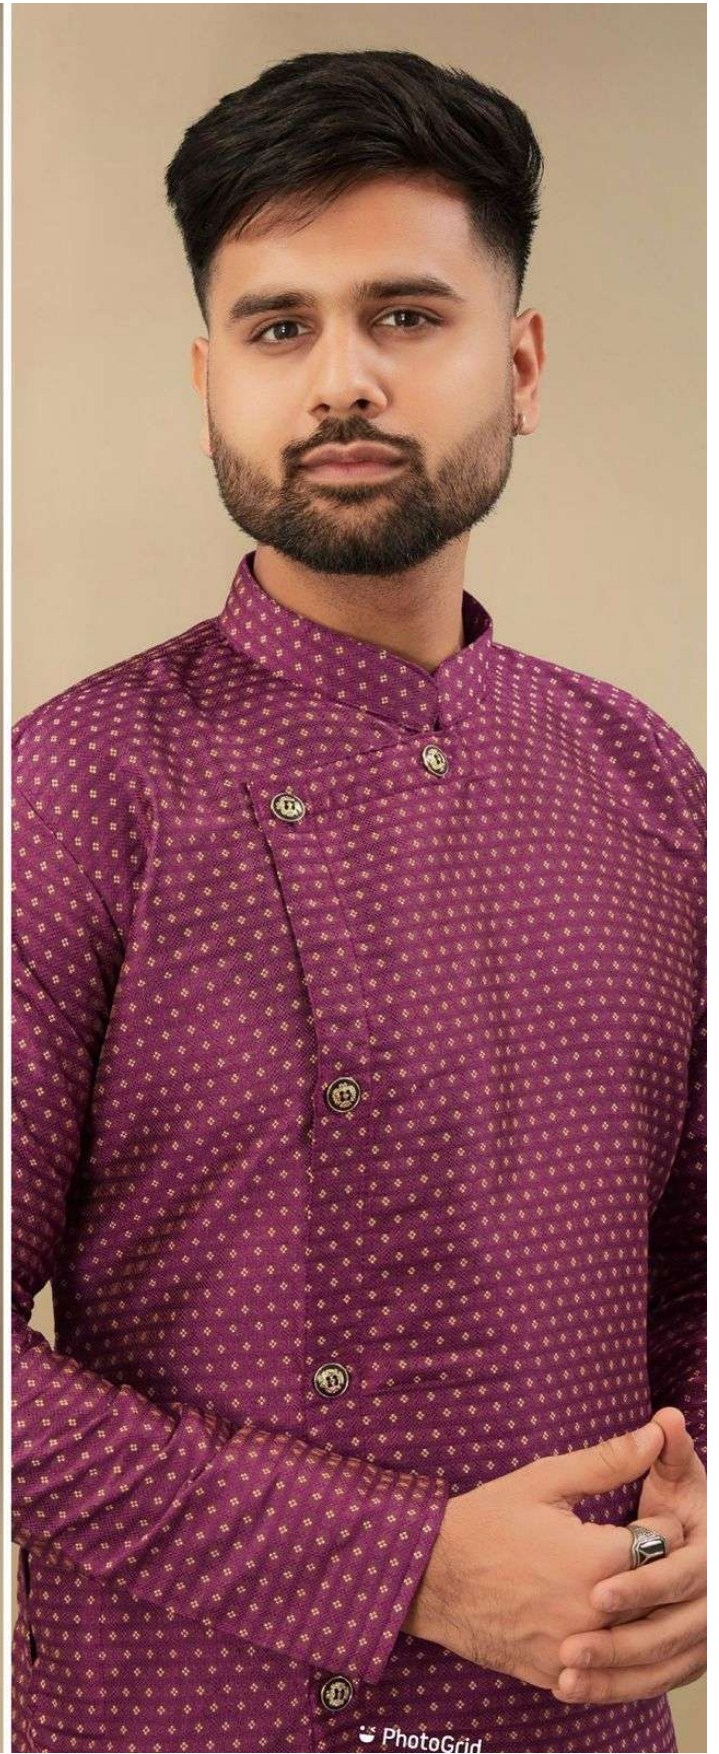

1001

1002

1003

1004

1005

1006

1007

		SIZE CHART	IN INCHES
SIZE NO	KURTA CHEST (WITH LOOSING)	KURTA LENGTH	SHOULDER
M	41"	39"	17.5"
L	43"	39"	18"
XL	46"	41"	19"
XXL	48"	41"	19.5"