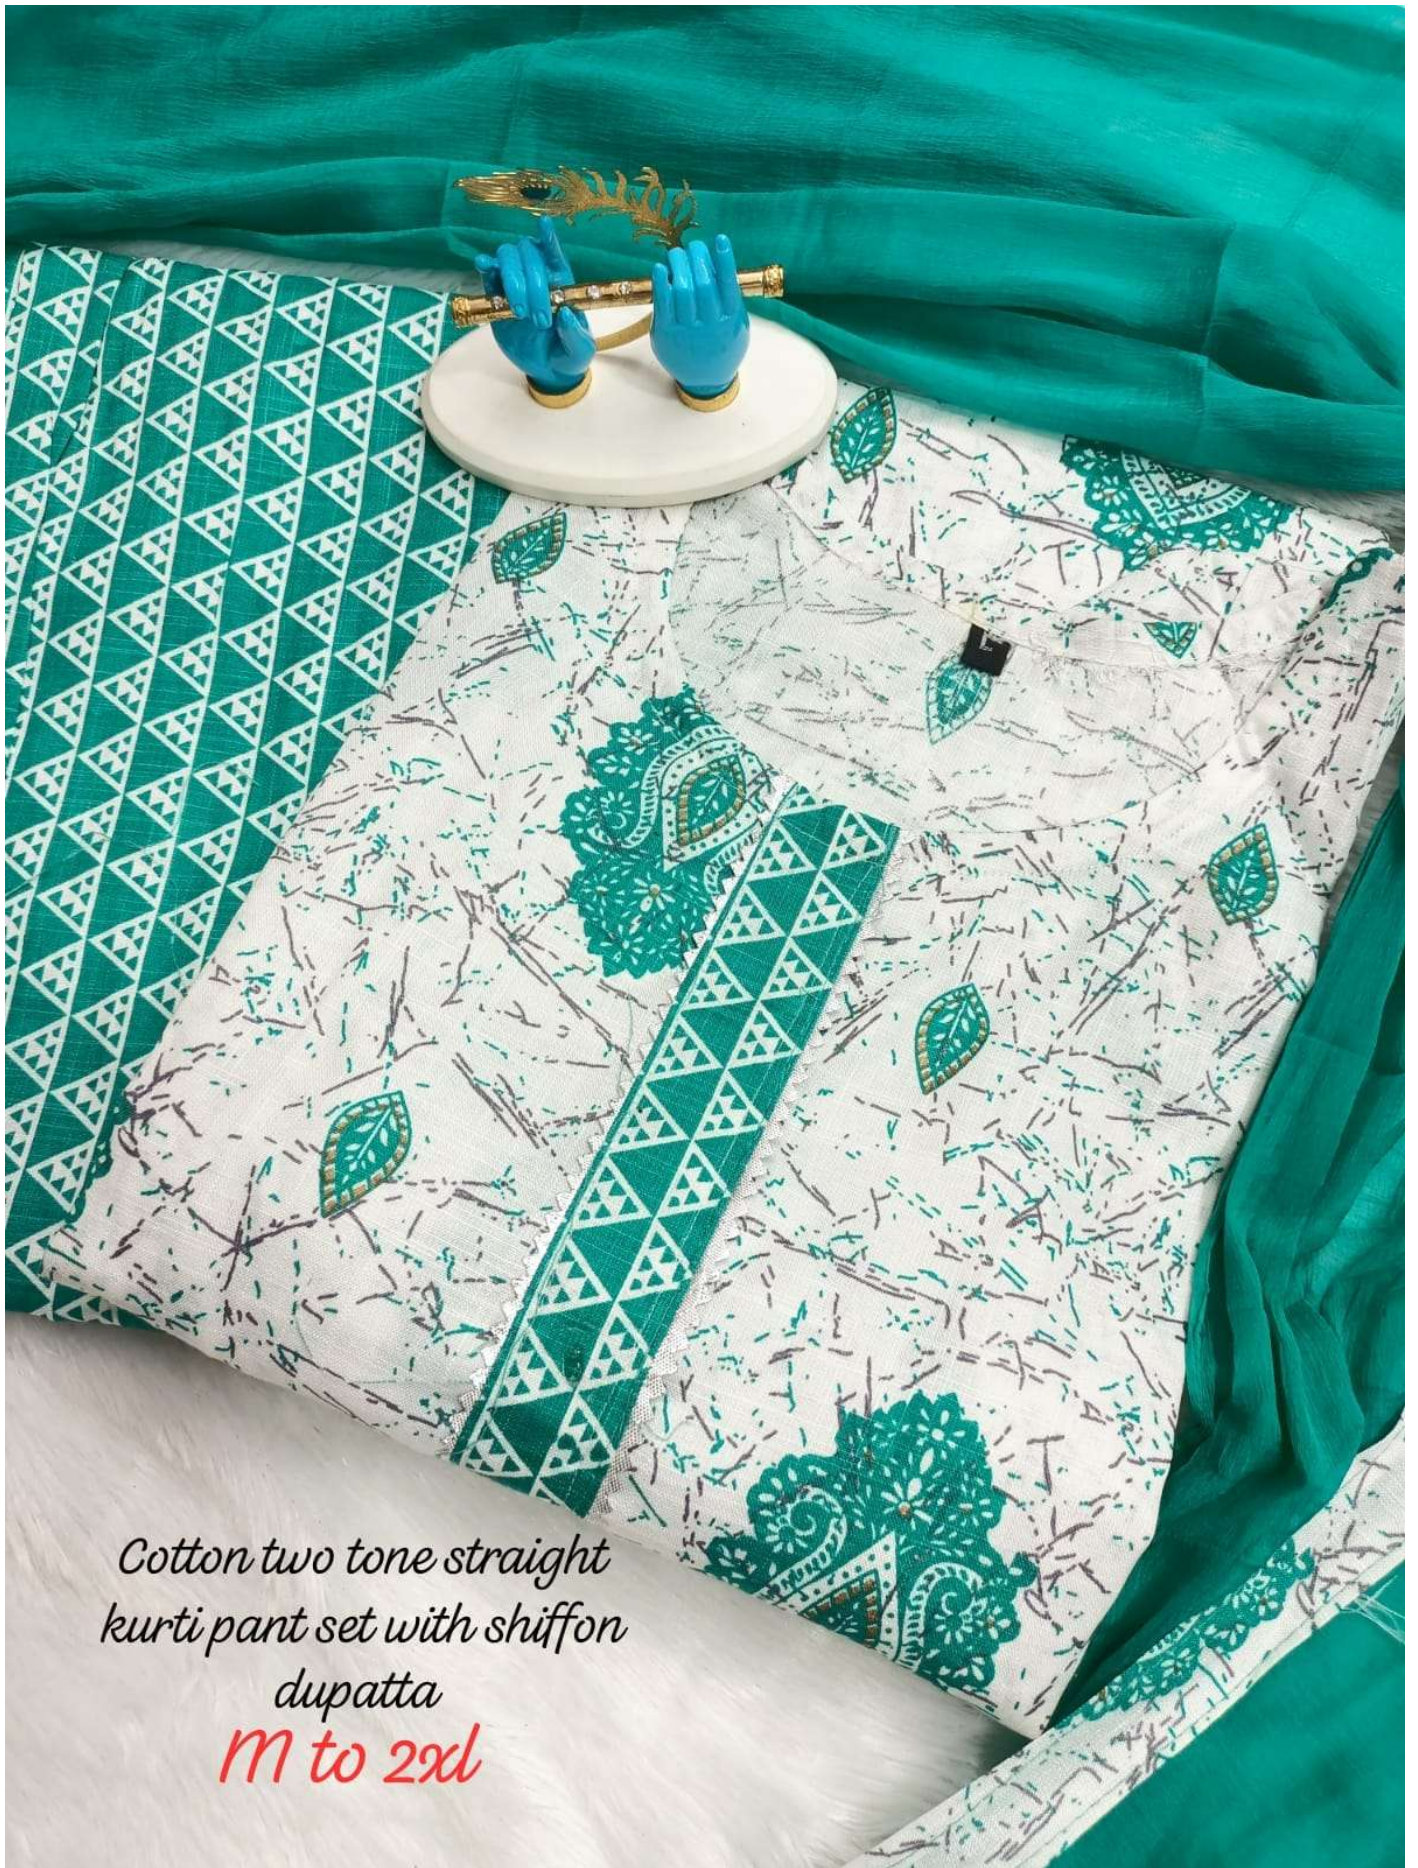

*Cotton two tone straight  
kurti pant set with shiffon  
dupatta  
M to 2xl*

*Cotton two tone straight  
kurti pant set with shiffon  
dupatta  
M to 2xl*

*Cotton two tone straight  
kurta pant set with shiffon  
dupatta  
M to 2xl*

*Cotton two tone straight  
kurti pant set with shiffon  
dupatta  
M to 2xl*

*Cotton two tone straight  
kurti pant set with shiffon  
dupatta*

*M to 2xl*