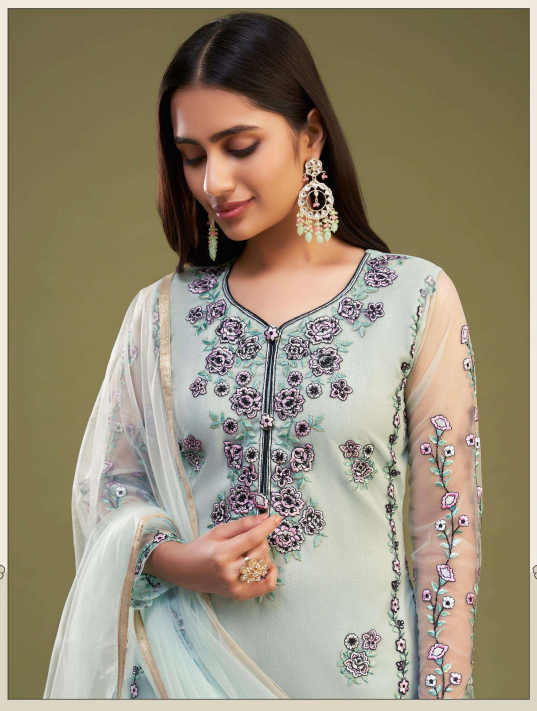

WE WILL WEAR YOU
WITH A SMILE!
3033