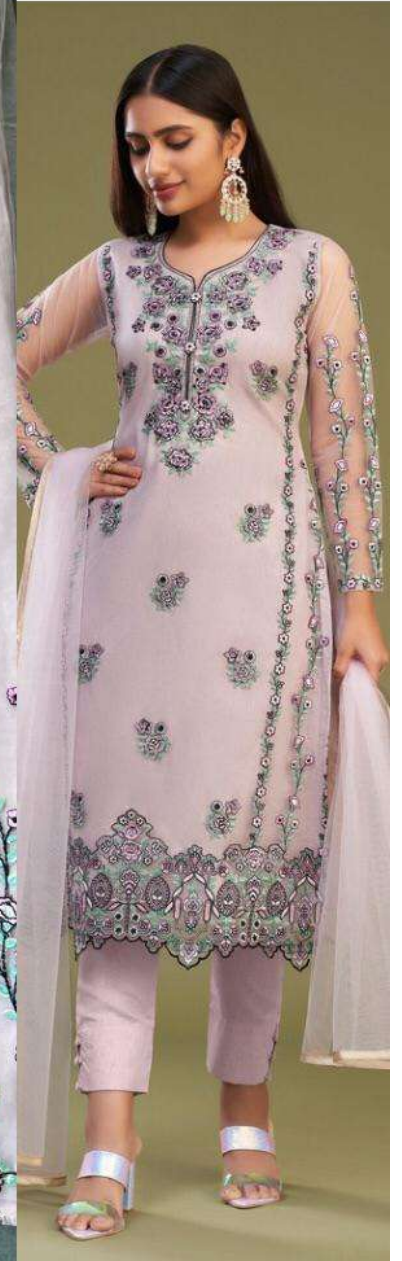

ALIZEH 3032