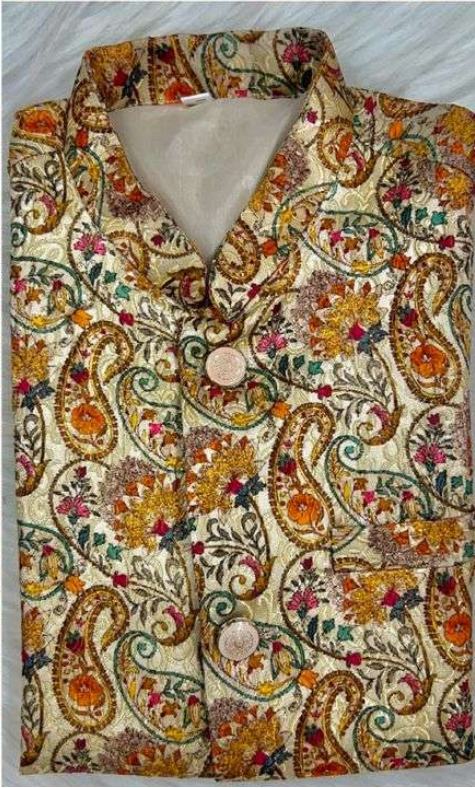

MEWAADI
SARDAR

MEWAADI
SARDAR

MEWAADI
SARDAR

SIZE CHART		KIDS KOTI KURTA		IN INCHES
SIZE	KURTA CHEST	AGE APPROX	KURTA LENGTH	PYJAMA LENGTH
4	29"	3-4 YEAR	24"	26"
6	31"	5-6 YEAR	26"	30"
8	33"	7-9 YEAR	29"	33"
10	35"	10-12 YEAR	33"	35"