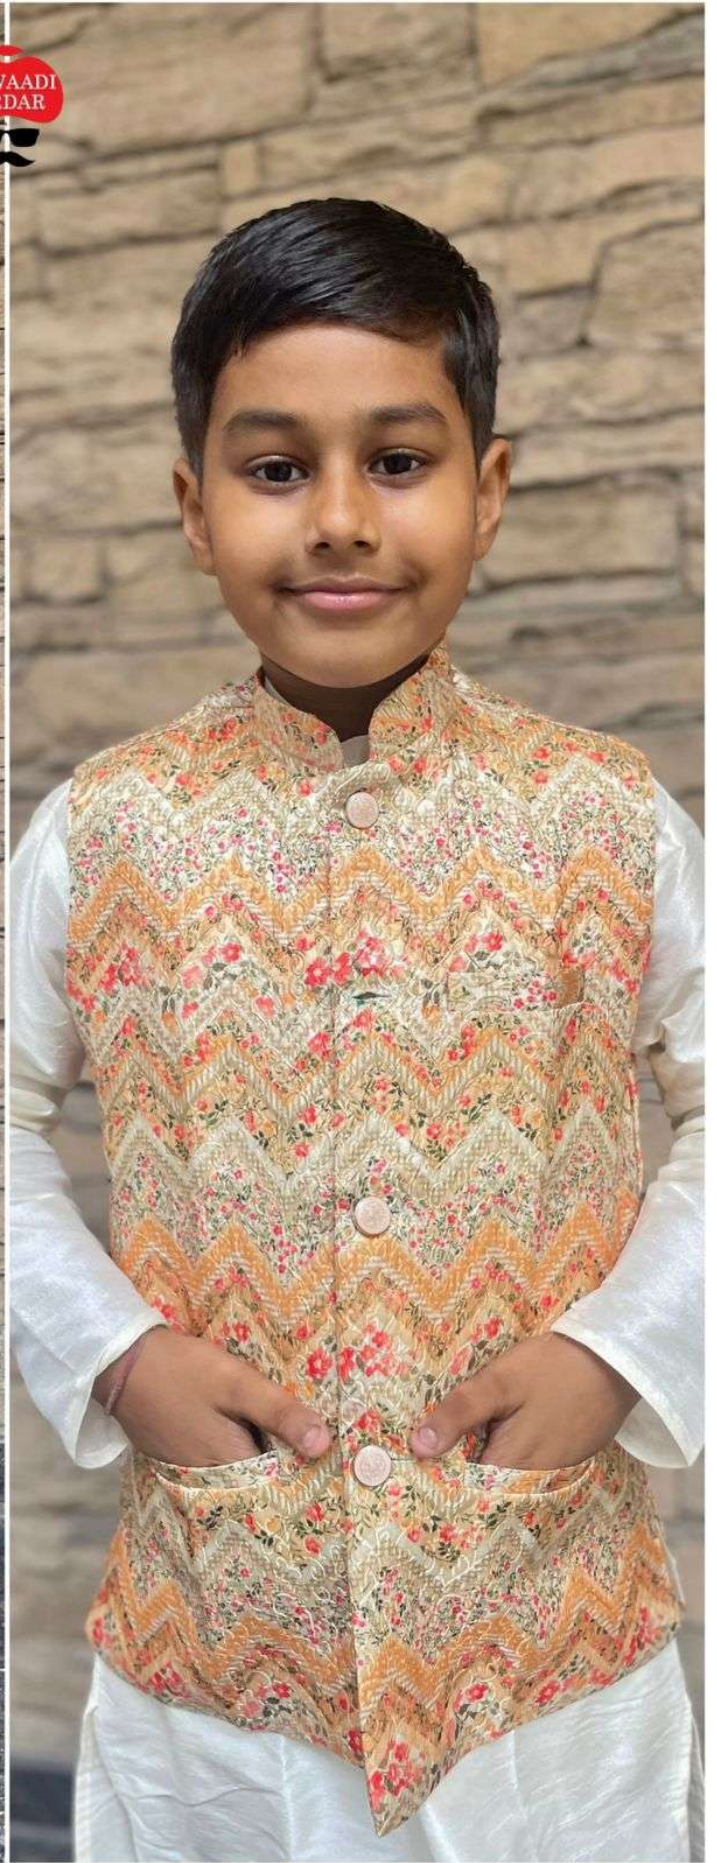

MEWAADI
SARDAR

MEWAADI
SARDAR

MEWAADI
SARDAR

SIZE CHART		KIDS KOTI KURTA		IN INCHES
SIZE	KURTA CHEST	AGE APPROX	KURTA LENGTH	PYJAMA LENGTH
4	29"	3-4 YEAR	24"	26"
6	31"	5-6 YEAR	26"	30"
8	33"	7-9 YEAR	29"	33"
10	35"	10-12 YEAR	33"	35"