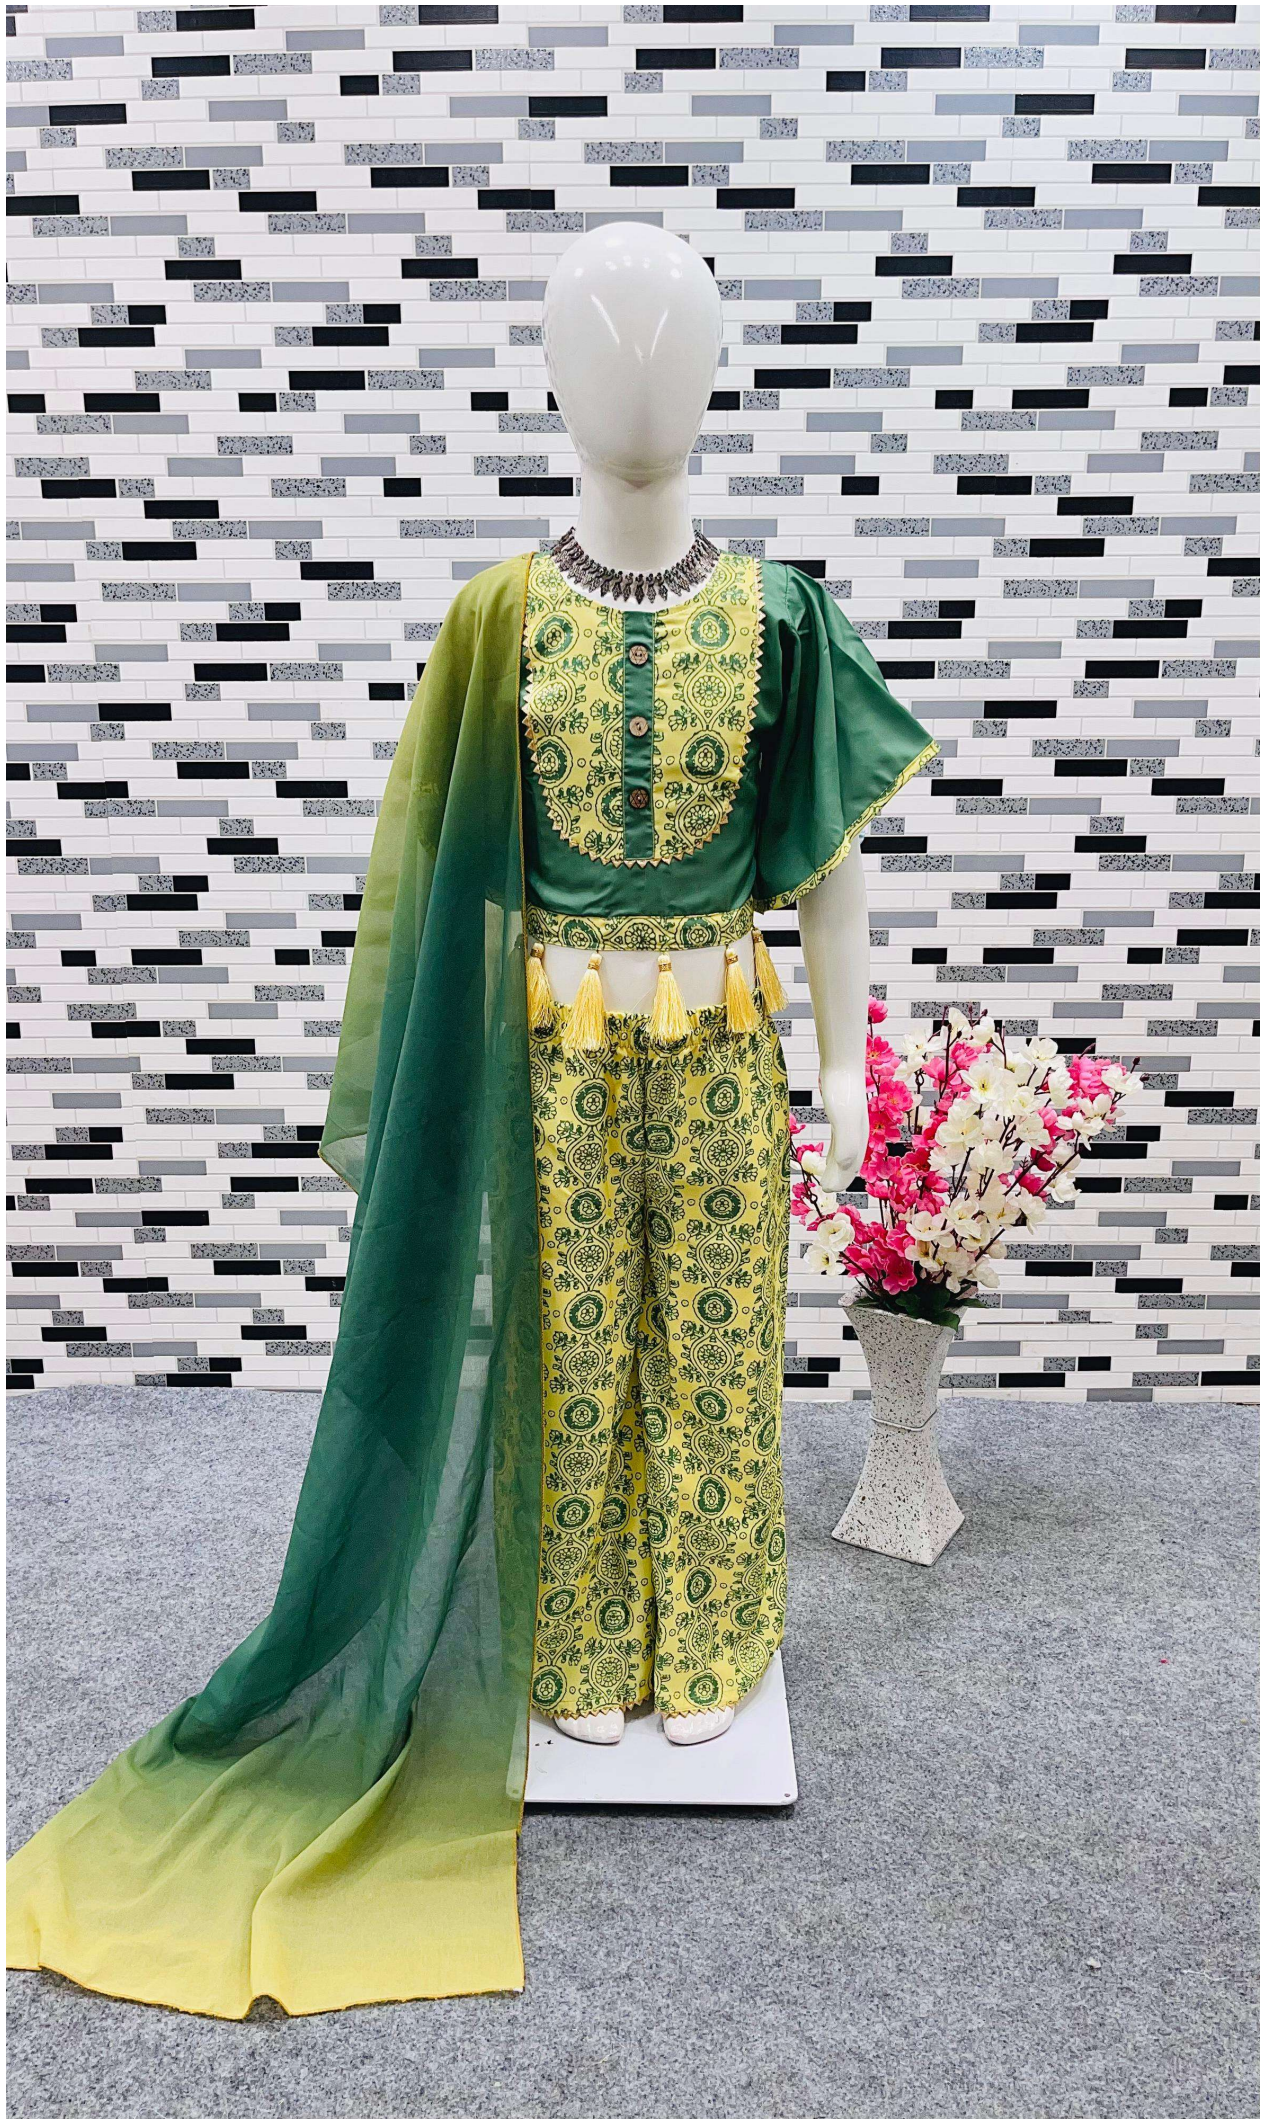

OC-145

Girls Choli & Sarara Set Size Chart

All Measurement in Inch
(3 Years To 15 Years)

NO	Size Expected to Fit Age Years	Cholis		Sarara	
		Chest	Length	Waist	Length
(1)	(3-5 years)	24	12	20	24
(2)	(6-8 years)	28	12.5	24	28
(3)	(9-11 years)	30	14	26	32
(4)	(12-15 years)	32	15	30	36