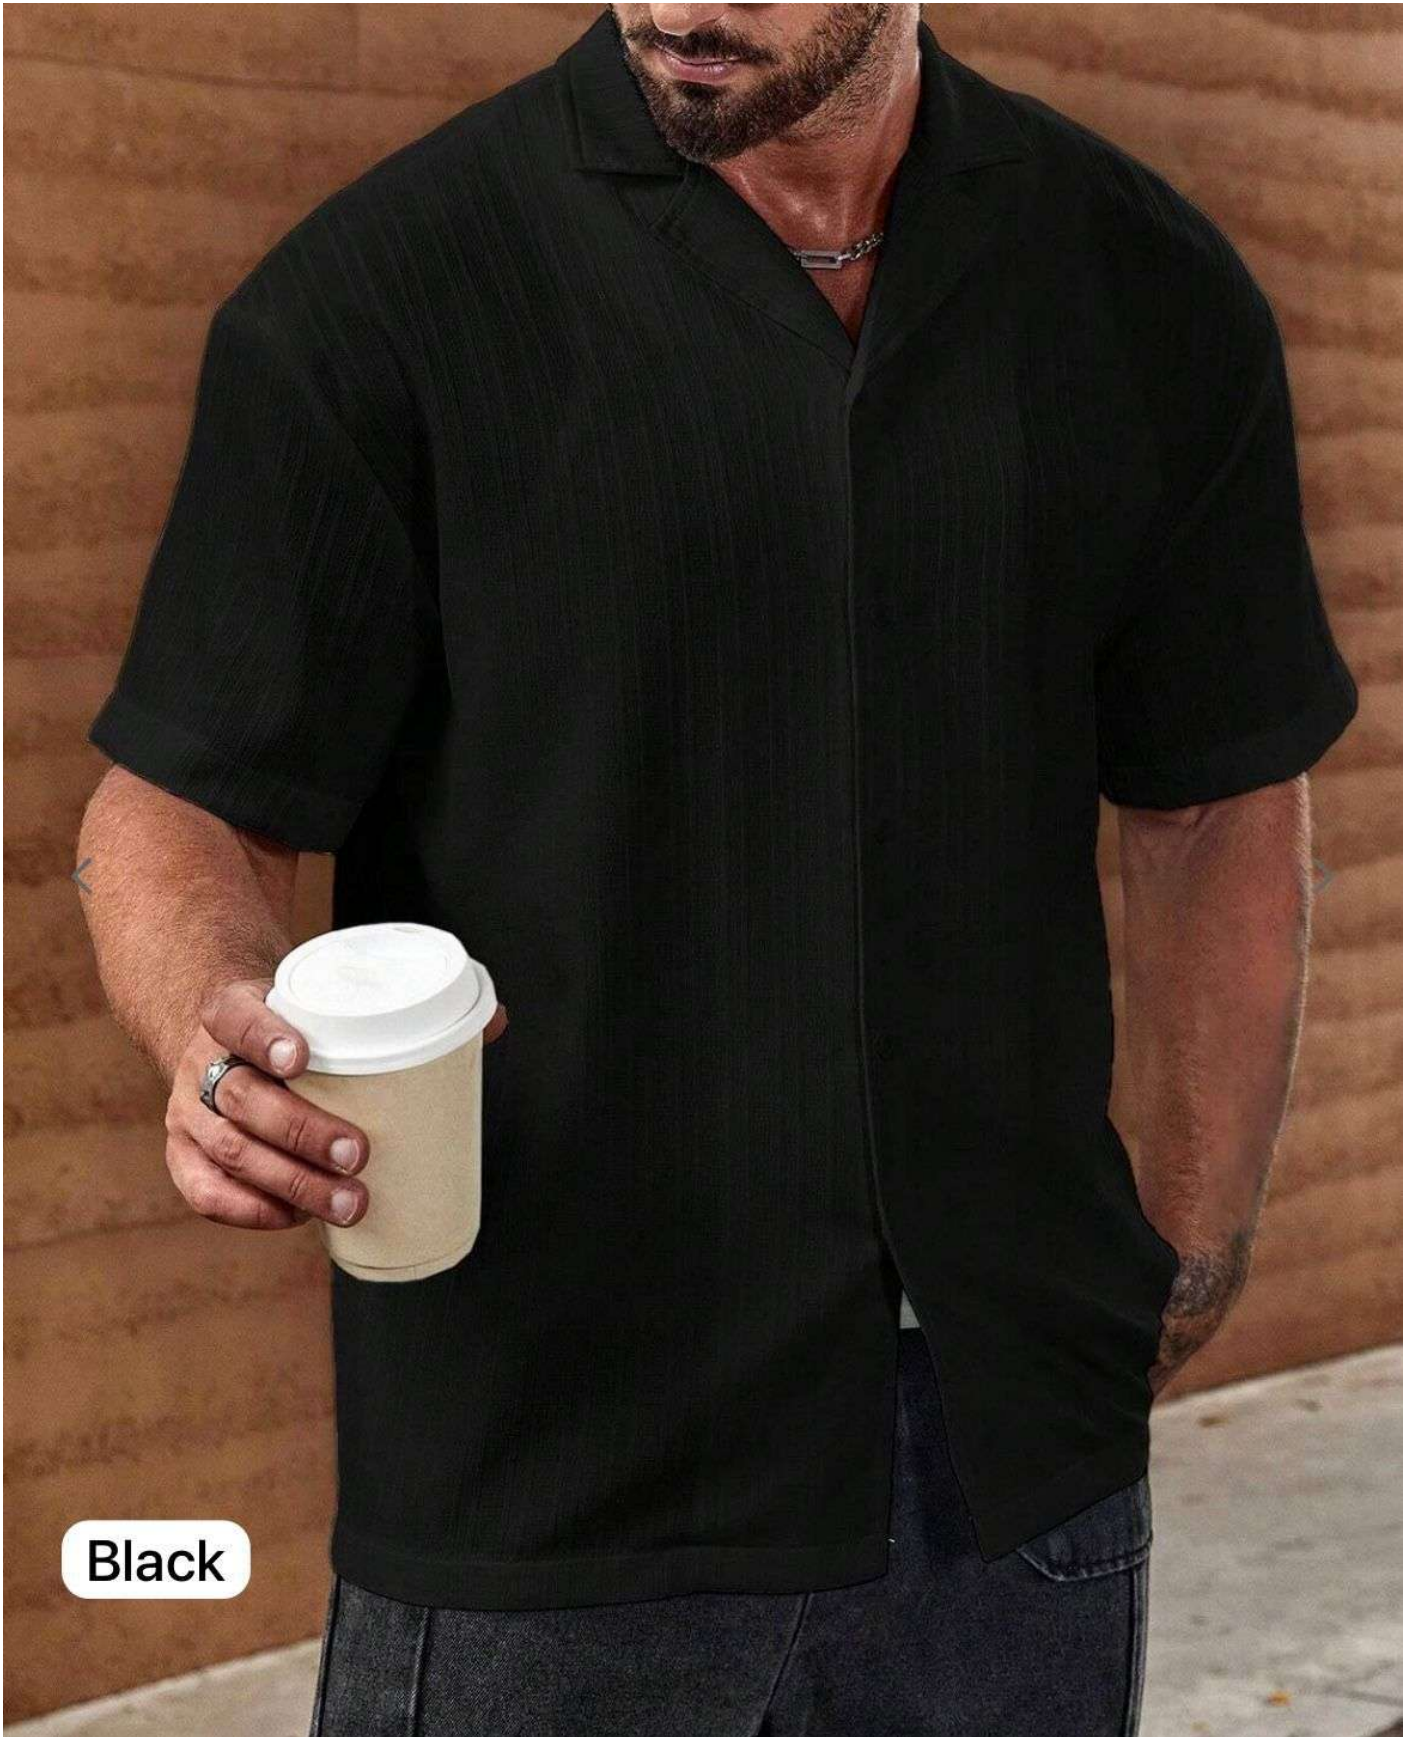

Light
Muave

Textured Shirts

Cuban collar

Light
Muave

Sky

Mint

White

Maroon

Lavender

Black

SIZE CHART	OVER-SIZE SHIRT	IN INCHES	
SIZE	CHEST	SHOULDER	LENGTH
M	42"	17"	29"
L	44"	18"	30"
XL	46"	19"	31"