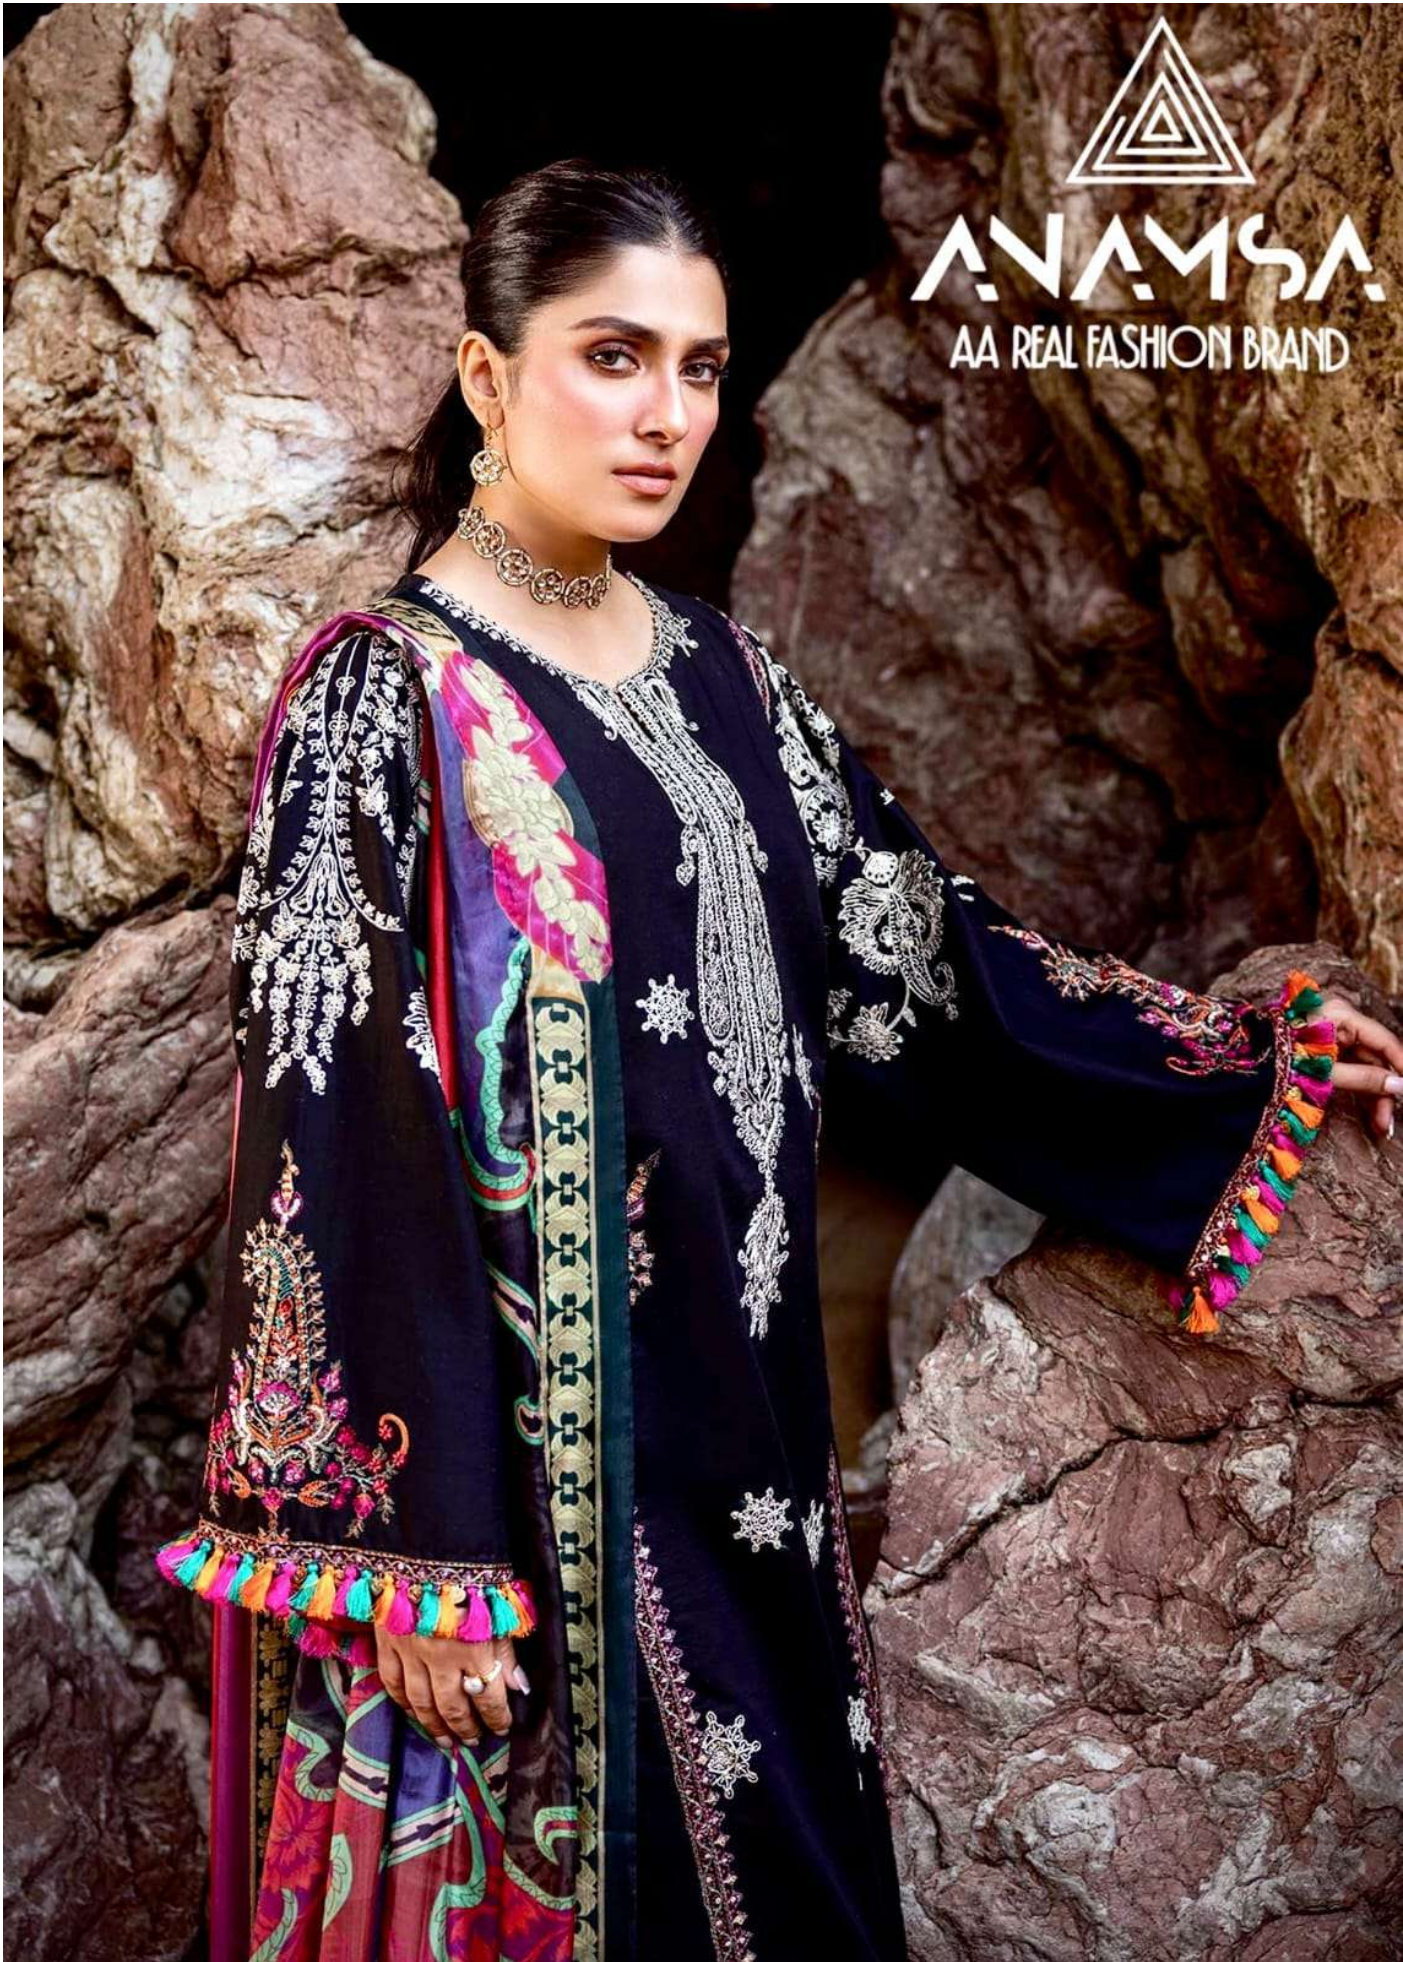

ANAMSA
AA REAL FASHION BRAND

TOP- PURE HEAVY QUALITY RAYON WITH HEAVY EMBROIDERY AND SEQUENCE WORK
BOTTOM- HEAVY QUALITY RAYON COTTON
DUPATTA- PURE HEAVY CHINON DIGITAL PRINT

7773
D.No:-438

ANAMSA
AA REAL FASHION BRAND