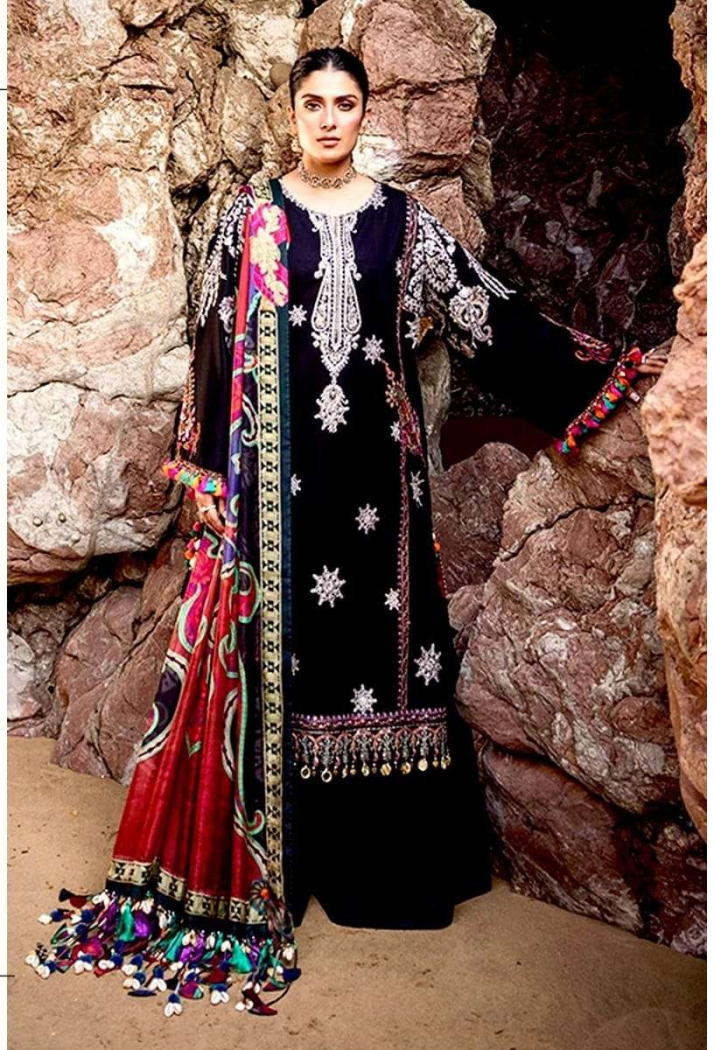

ANAMSA
AA REAL FASHION BRAND

TOP- PURE HEAVY QUALITY RAYON WITH HEAVY EMBROIDERY AND SEQUENCE WORK
BOTTOM- HEAVY QUALITY RAYON COTTON
DUPATTA- PURE HEAVY CHINON DIGITAL PRINT

7773
D.No:-438

ANAMSA
AA REAL FASHION BRAND