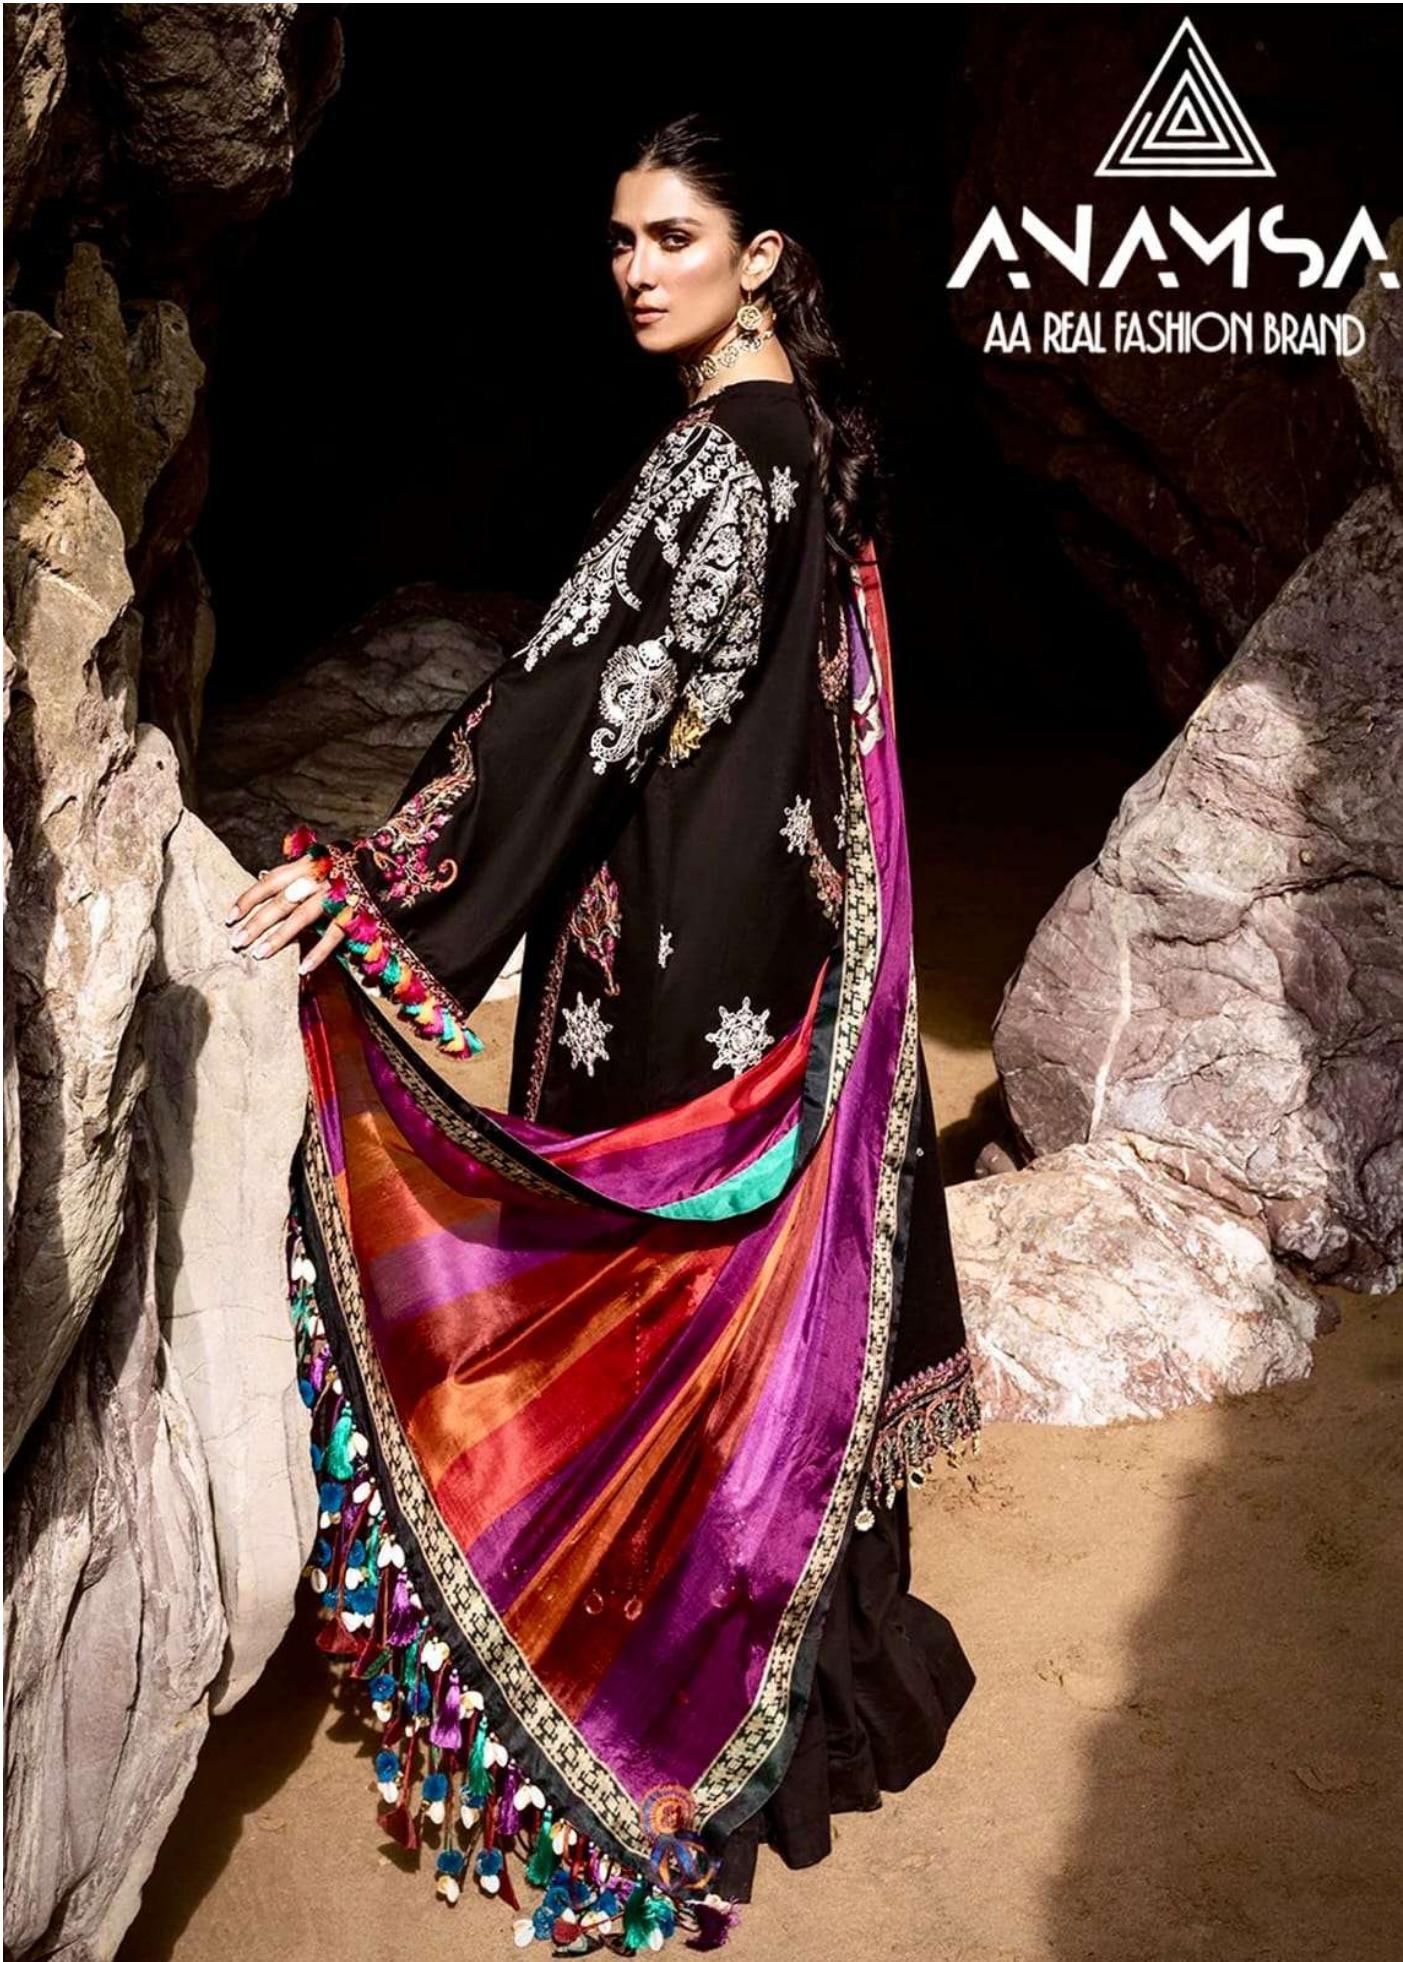

ANAMSA
AA REAL FASHION BRAND