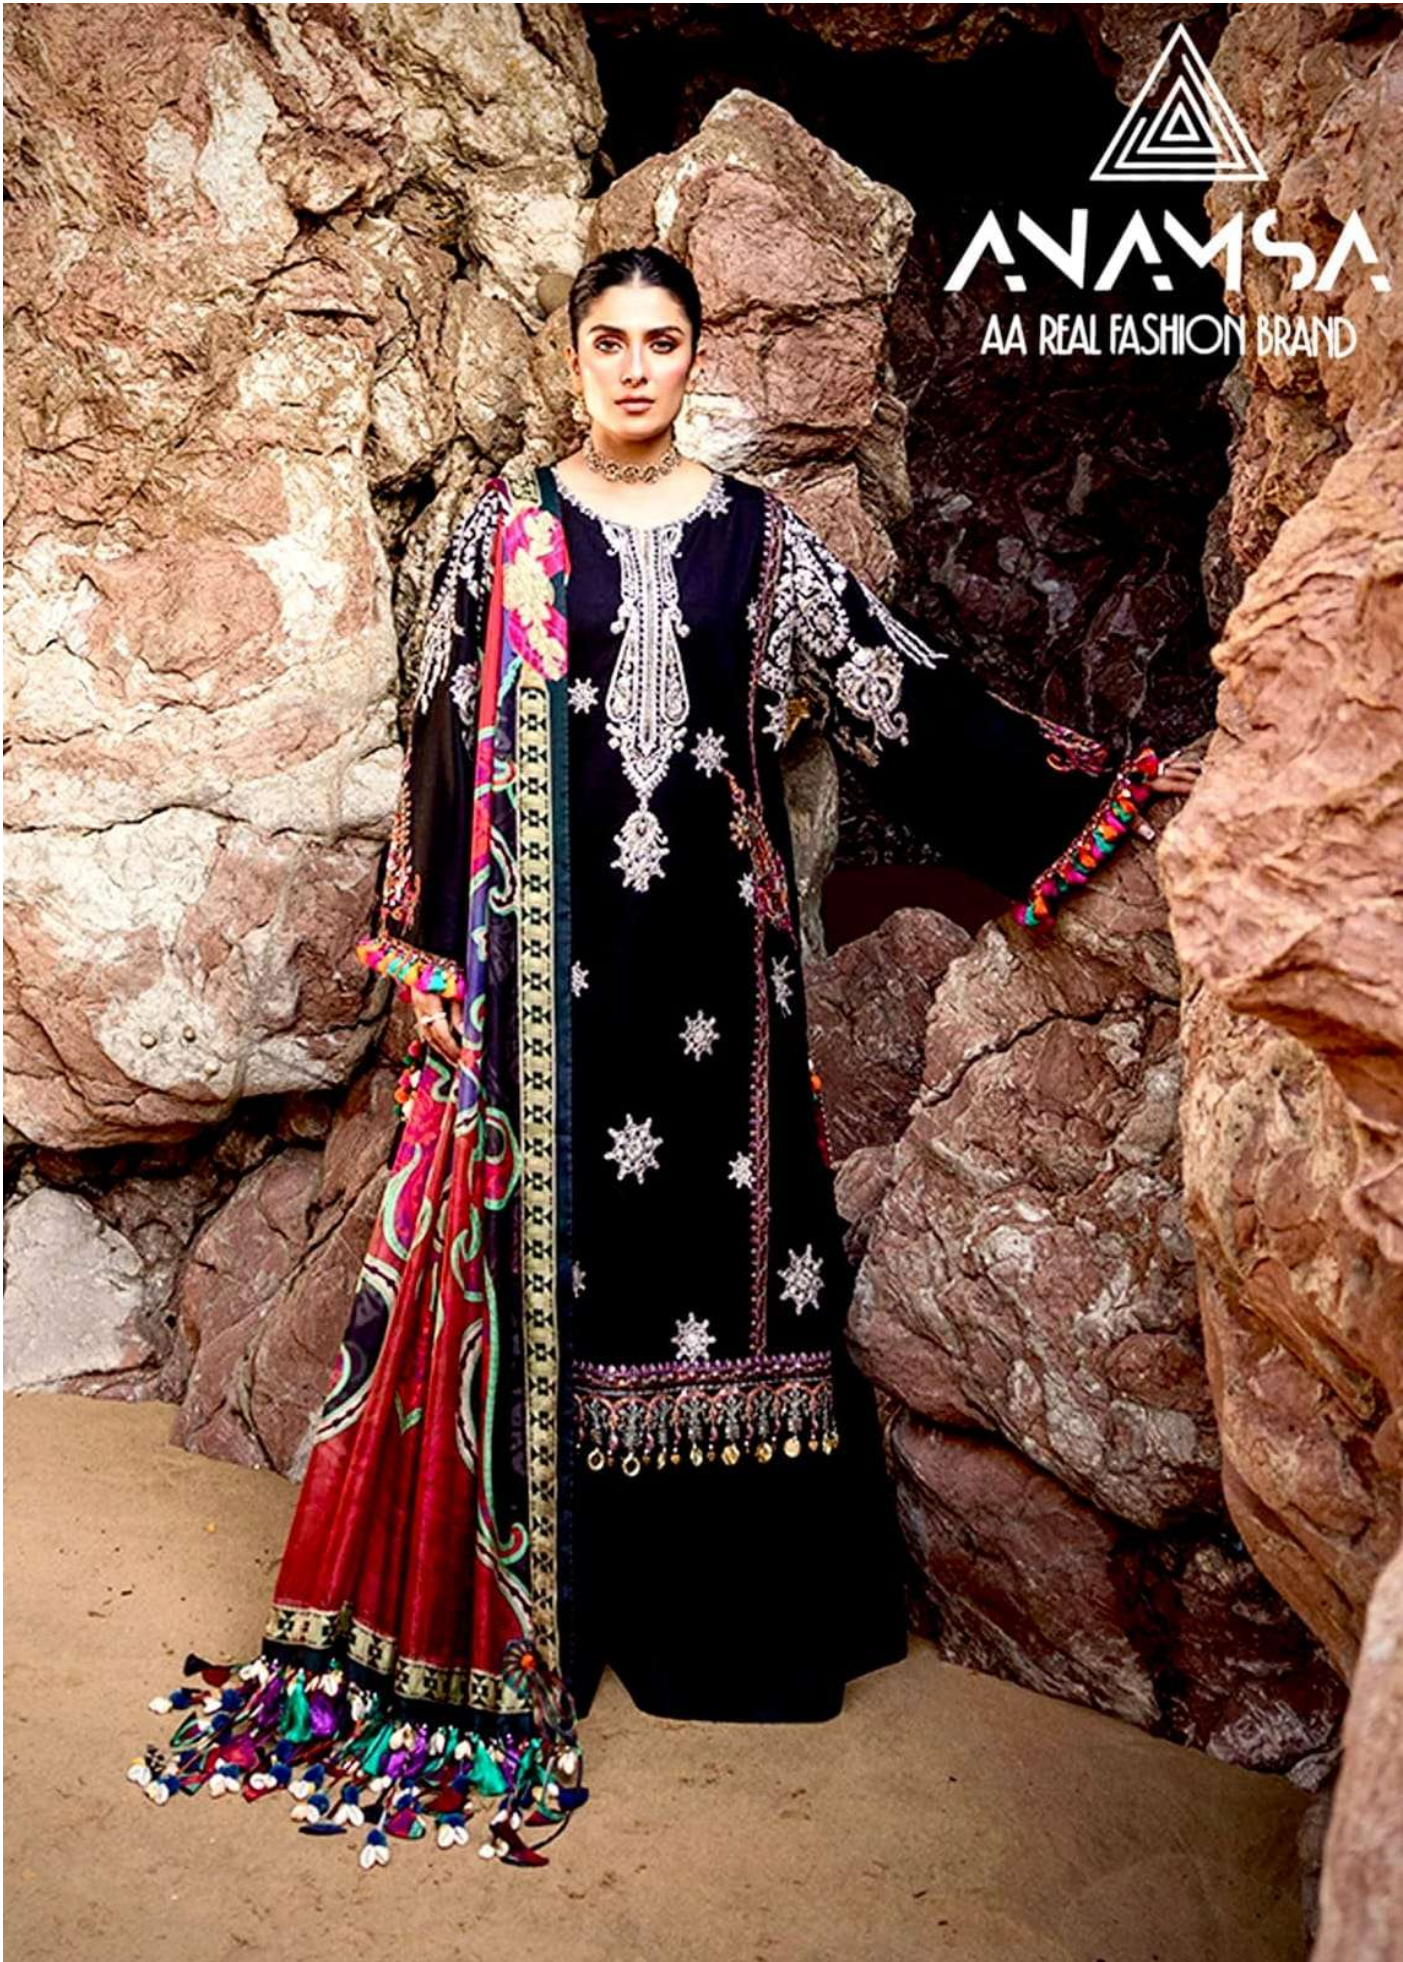

ANAMSA
AA REAL FASHION BRAND

TOP- PURE HEAVY QUALITY RAYON WITH HEAVY EMBROIDERY AND SEQUENCE WORK
BOTTOM- HEAVY QUALITY RAYON COTTON
DUPATTA- PURE HEAVY CHINON DIGITAL PRINT

7773
D.No:-438

ANAMSA
AA REAL FASHION BRAND