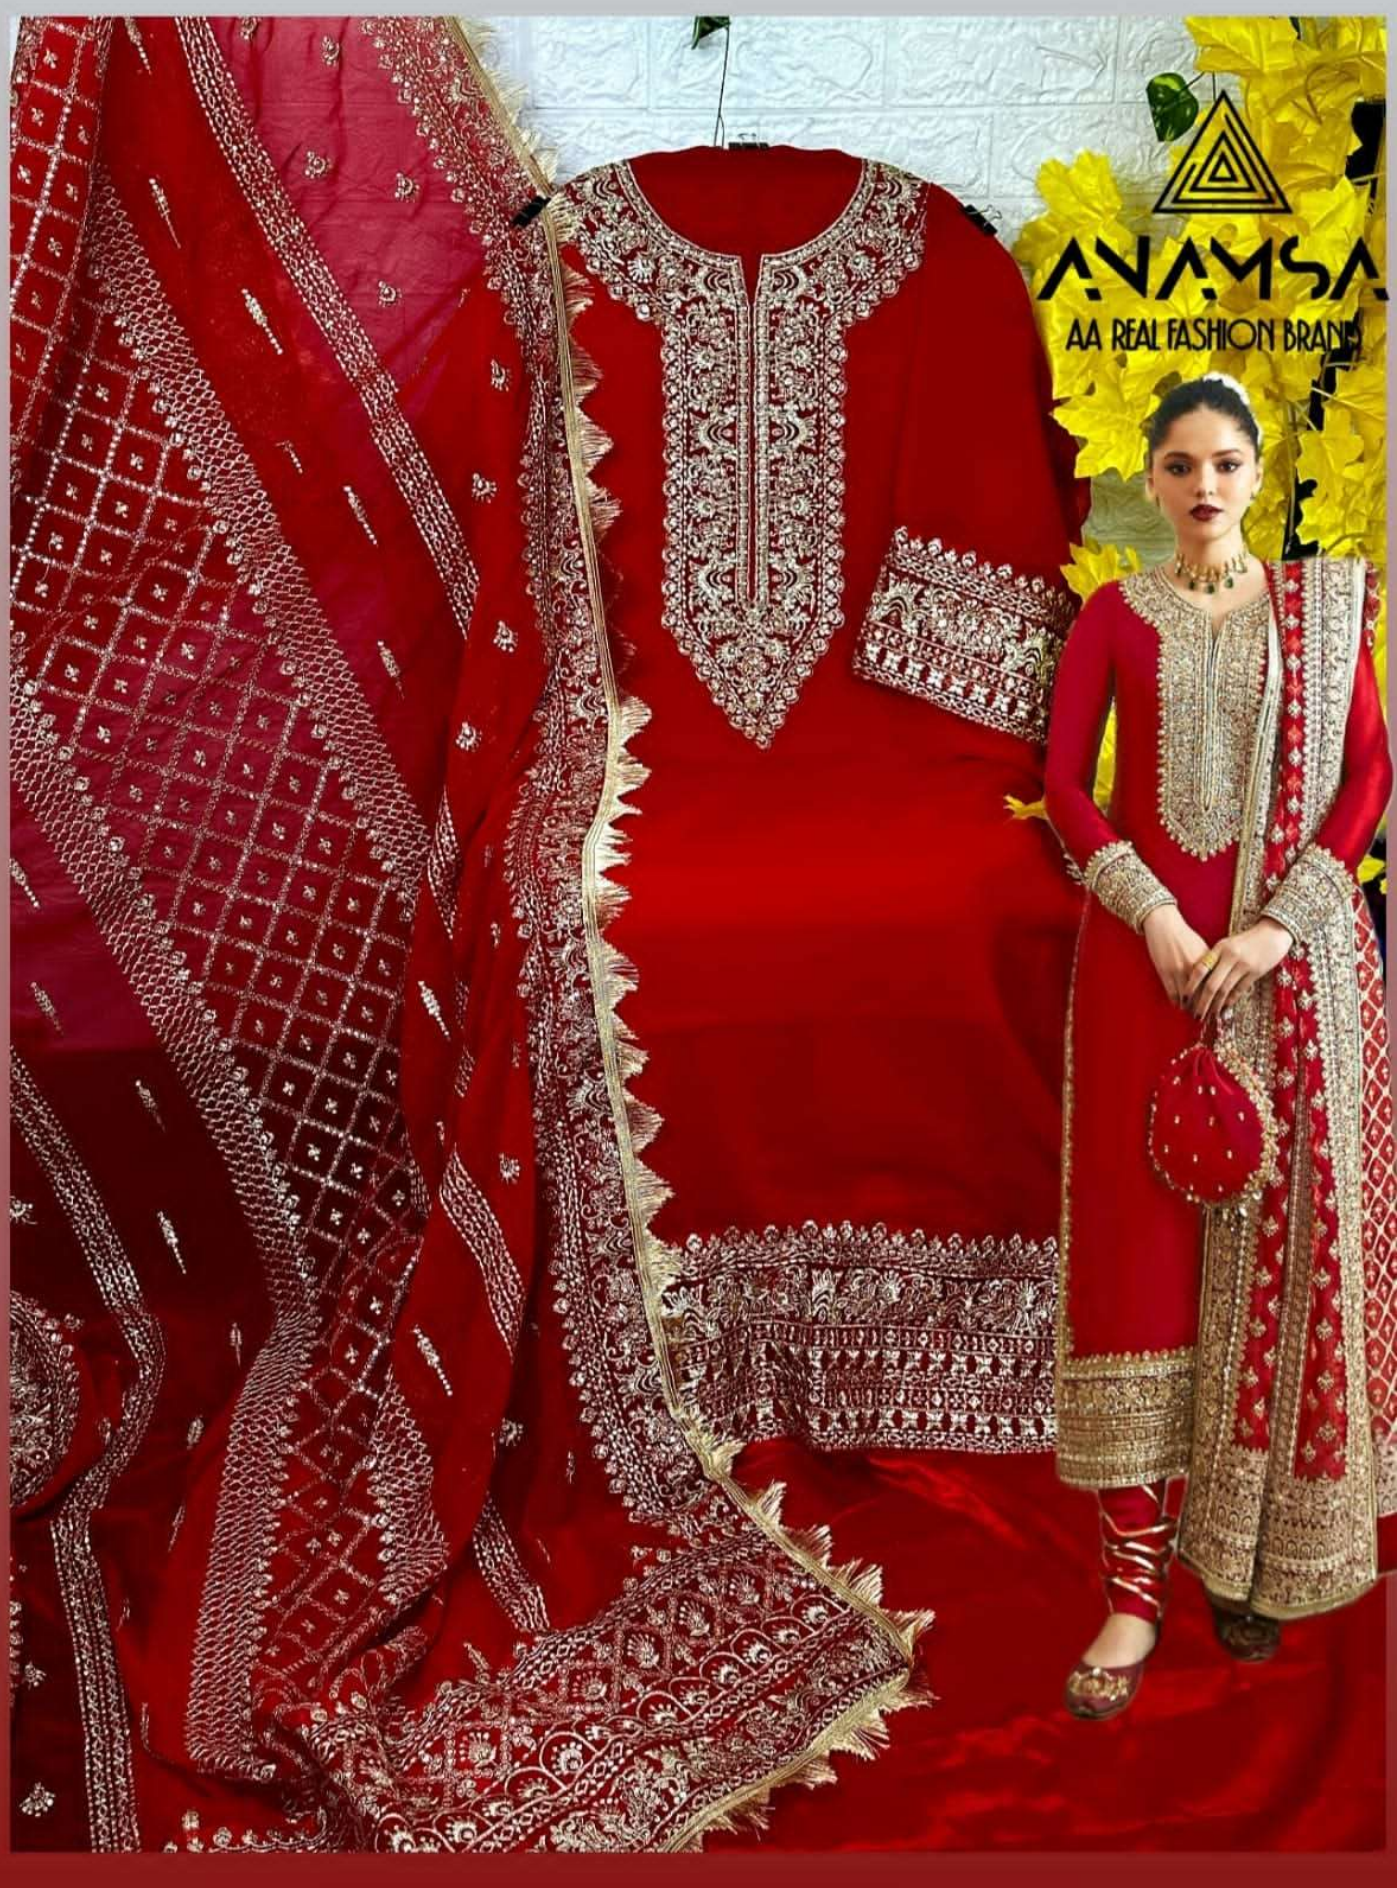

ANAMSA
AA REAL FASHION BRAND