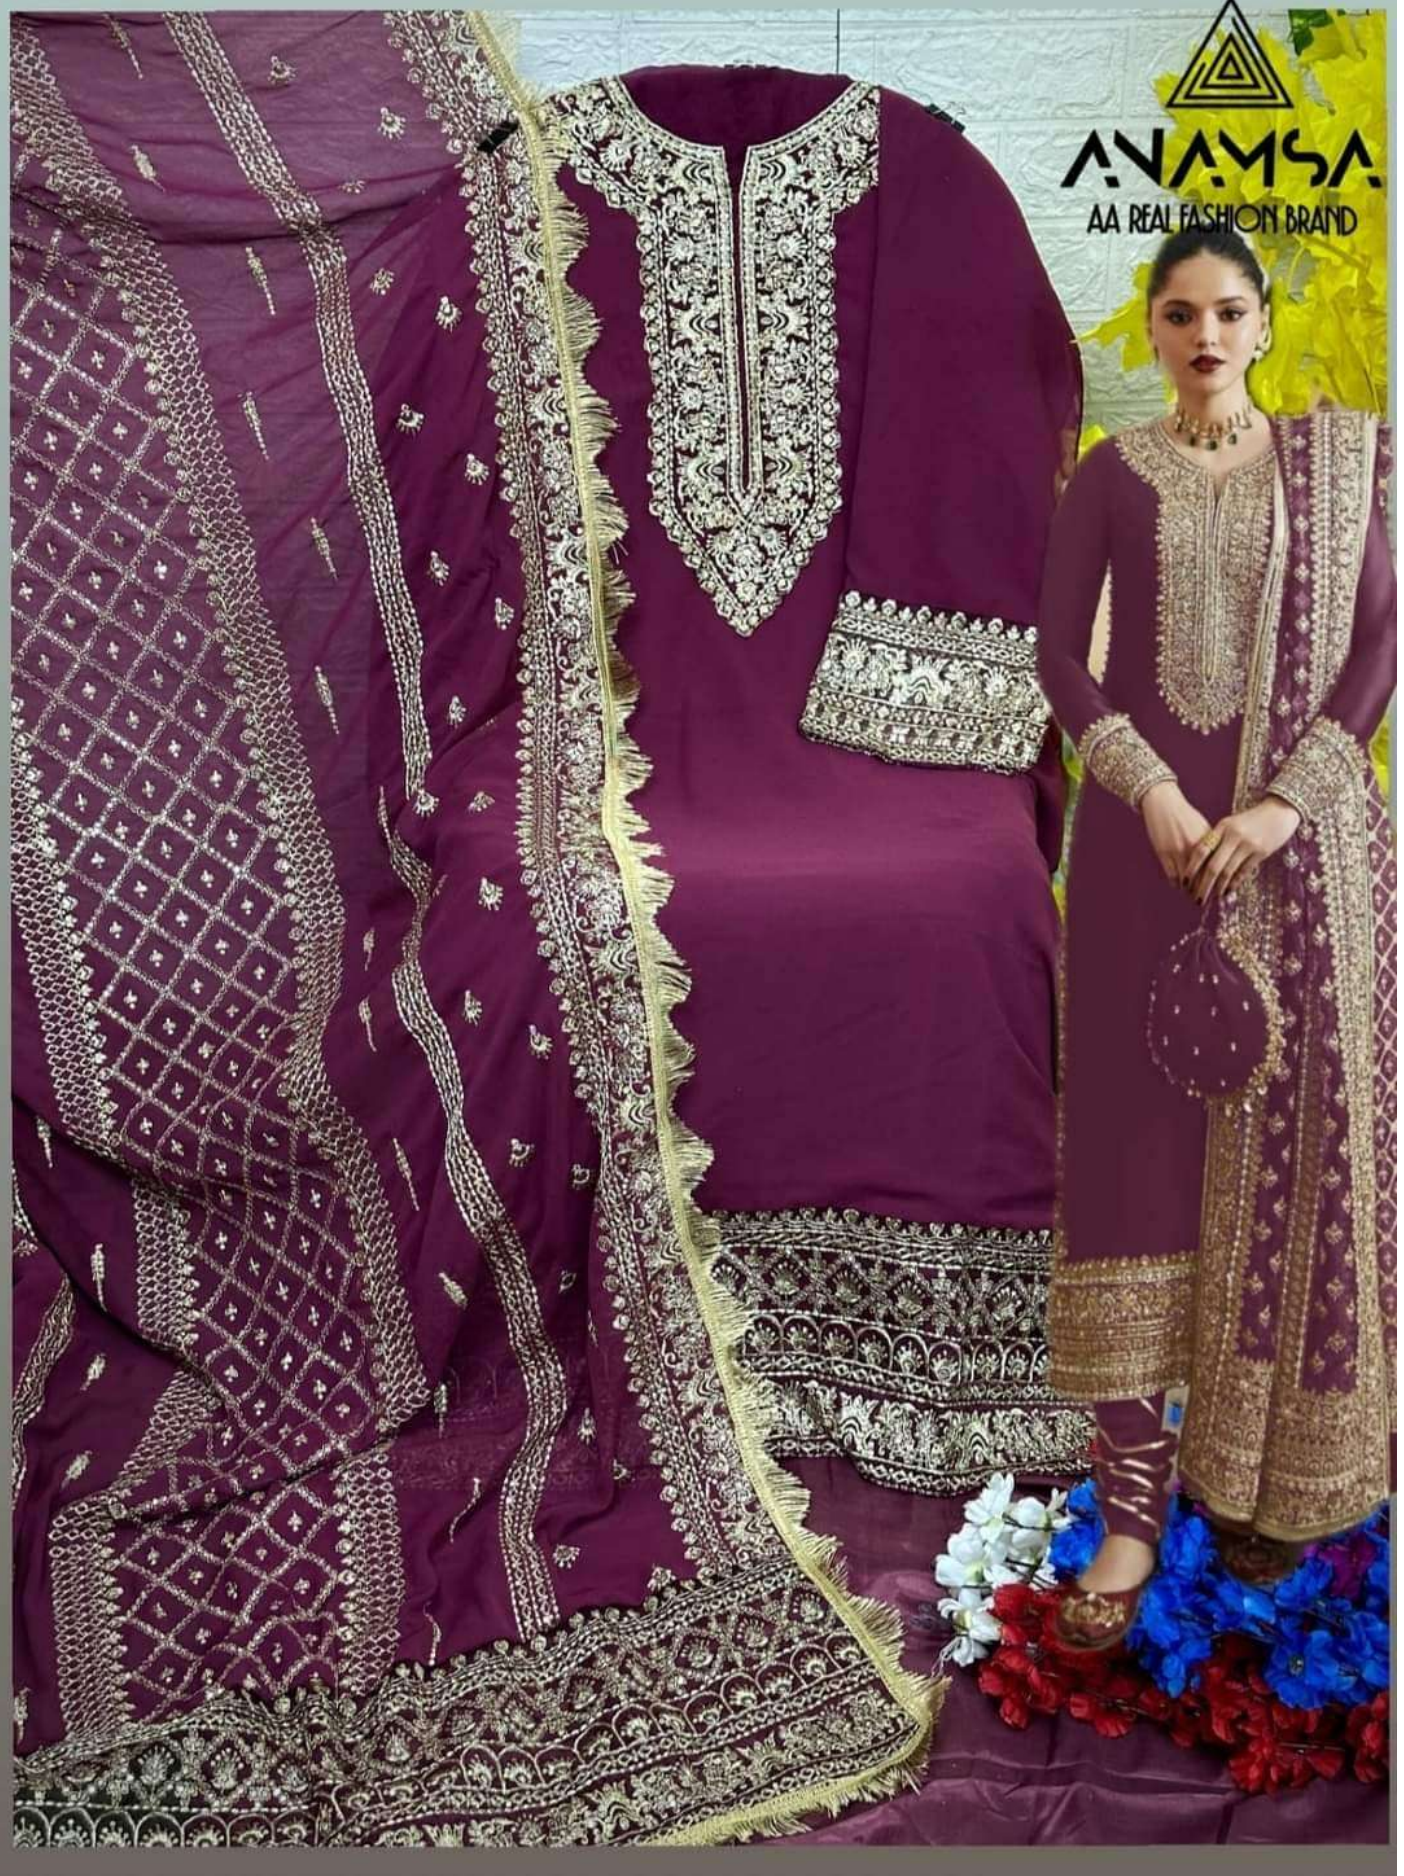

ANAMSA
AA REAL FASHION BRAND

ANAMSA
HIT BEAUTIFUL COLOURS

TOP- PURE FOX GEORGETTE WITH HEAVY EMBROIDERY AND SEQUENCE WORK
BOTTOM INNER- DULL SIANTOON
DUPATTA- PURE FOX GEORGETTE FANCY DUPATTA AND HEAVY EMBROIDERY

7773
D.No:-411 A

7773
D.No:-411 B

7773
D.No:-411 C

7773
D.No:-411 D

TOP- PURE FOX GEORGETTE WITH HEAVY EMBROIDERY AND SEQUENCE WORK
BOTTOM/INNER- DULL SHANTOON
DUPATTA- PURE FOX GEORGETTE FANCY DUPATTA AND HEAVY EMBROIDERY

7773
D.No:-411 A

ANAMSA
AA REAL FASHION BRAND

TOP- PURE FOX GEORGETTE WITH HEAVY EMBROIDERY AND SEQUENCE WORK
BOTTOM INNER- DULL SHANTOON
DUPATTA- PURE FOX GEORGETTE FANCY DUPATTA AND HEAVY EMBROIDERY

7773
D.No:-411 B

ANAMSA

AA REAL FASHION BRAND

TOP- PURE FOX GEORGETTE WITH HEAVY EMBROIDERY AND SEQUENCE WORK
BOTTOM/INNER- DULL SHANTOON
DUPATTA- PURE FOX GEORGETTE FANCY DUPATTA AND HEAVY EMBROIDERY

7773
D.No:-411 C

ANAMSA
AA REAL FASHION BRAND