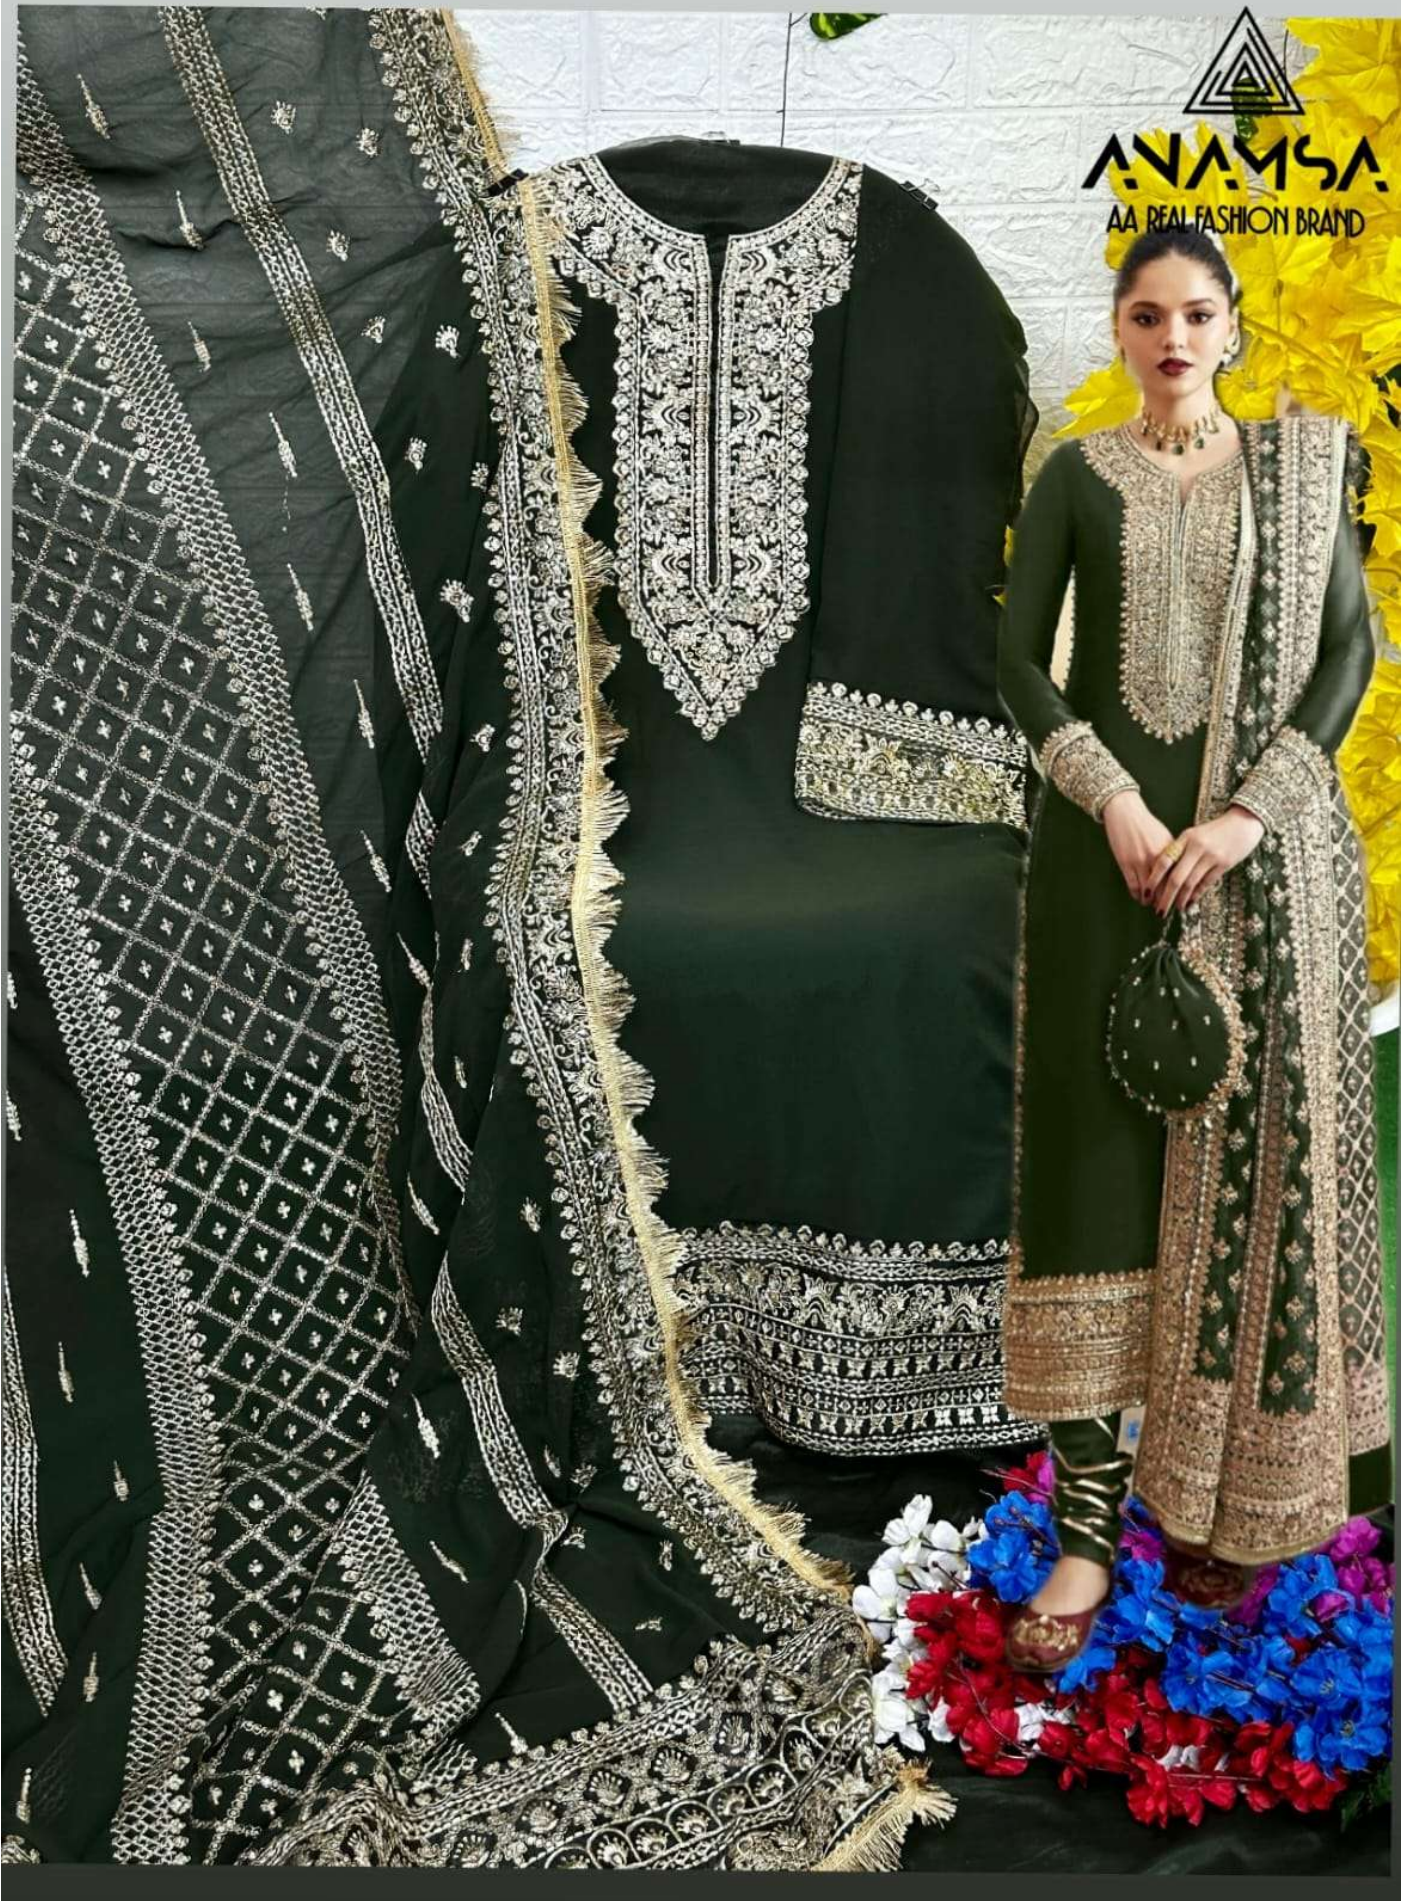

ANAMSA
AA REAL FASHION BRAND

ANAMSA
HIT BEAUTIFUL COLOURS

TOP- PURE FOX GEORGETTE WITH HEAVY EMBROIDERY AND SEQUENCE WORK
BOTTOM INNER- DULL SIANTOON
DUPATTA- PURE FOX GEORGETTE FANCY DUPATTA AND HEAVY EMBROIDERY

7773
D.No:-411 A

7773
D.No:-411 B

7773
D.No:-411 C

7773
D.No:-411 D

TOP- PURE FOX GEORGETTE WITH HEAVY EMBROIDERY AND SEQUENCE WORK
BOTTOM/INNER- DULL SHANTOON
DUPATTA- PURE FOX GEORGETTE FANCY DUPATTA AND HEAVY EMBROIDERY

7773
D.No:-411 A

ANAMSA
AA REAL FASHION BRAND

TOP- PURE FOX GEORGETTE WITH HEAVY EMBROIDERY AND SEQUENCE WORK
BOTTOM INNER- DULL SHANTOON
DUPATTA- PURE FOX GEORGETTE FANCY DUPATTA AND HEAVY EMBROIDERY

7773
D.No:-411 B

ANAMSA

AA REAL FASHION BRAND

TOP- PURE FOX GEORGETTE WITH HEAVY EMBROIDERY AND SEQUENCE WORK
BOTTOM/INNER- DULL SHANTOON
DUPATTA- PURE FOX GEORGETTE FANCY DUPATTA AND HEAVY EMBROIDERY

7773
D.No:-411 C

ANAMSA
AA REAL FASHION BRAND