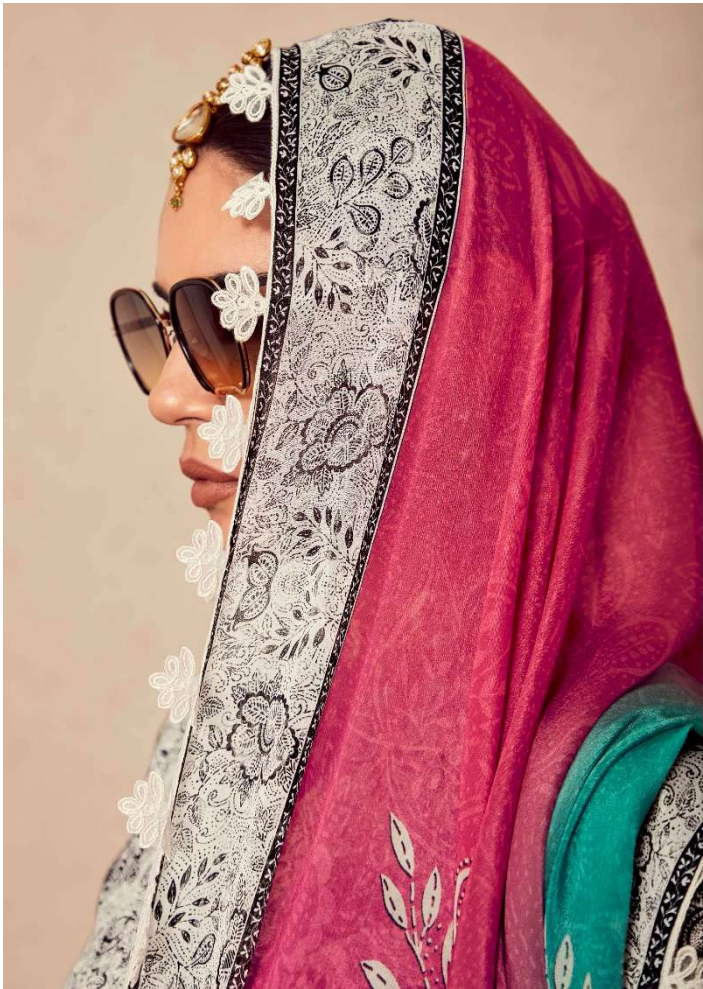

Heer

SWAG

Heer

SWAG

HEER

SWAG

HEER

9301

HEER
9304

HEER

9303

SWAG

9305

SWAG

TOP

PURE MUSLIN WITH DIGITAL PRINT AND SCALLOPED
ORGANZA EMBROIDERY ON HEMLINE AND SLEEVES

DUPATTA

PURE CHINNON WITH DIGITAL PRINT AND
SCALLOPED EMBROIDERY BORDER

BOTTOM

PURE MUSLIN HEAVY WITH SCALLOPED
EMBROIDERY BORDER

Heer

HEER
9301

HEER

9306