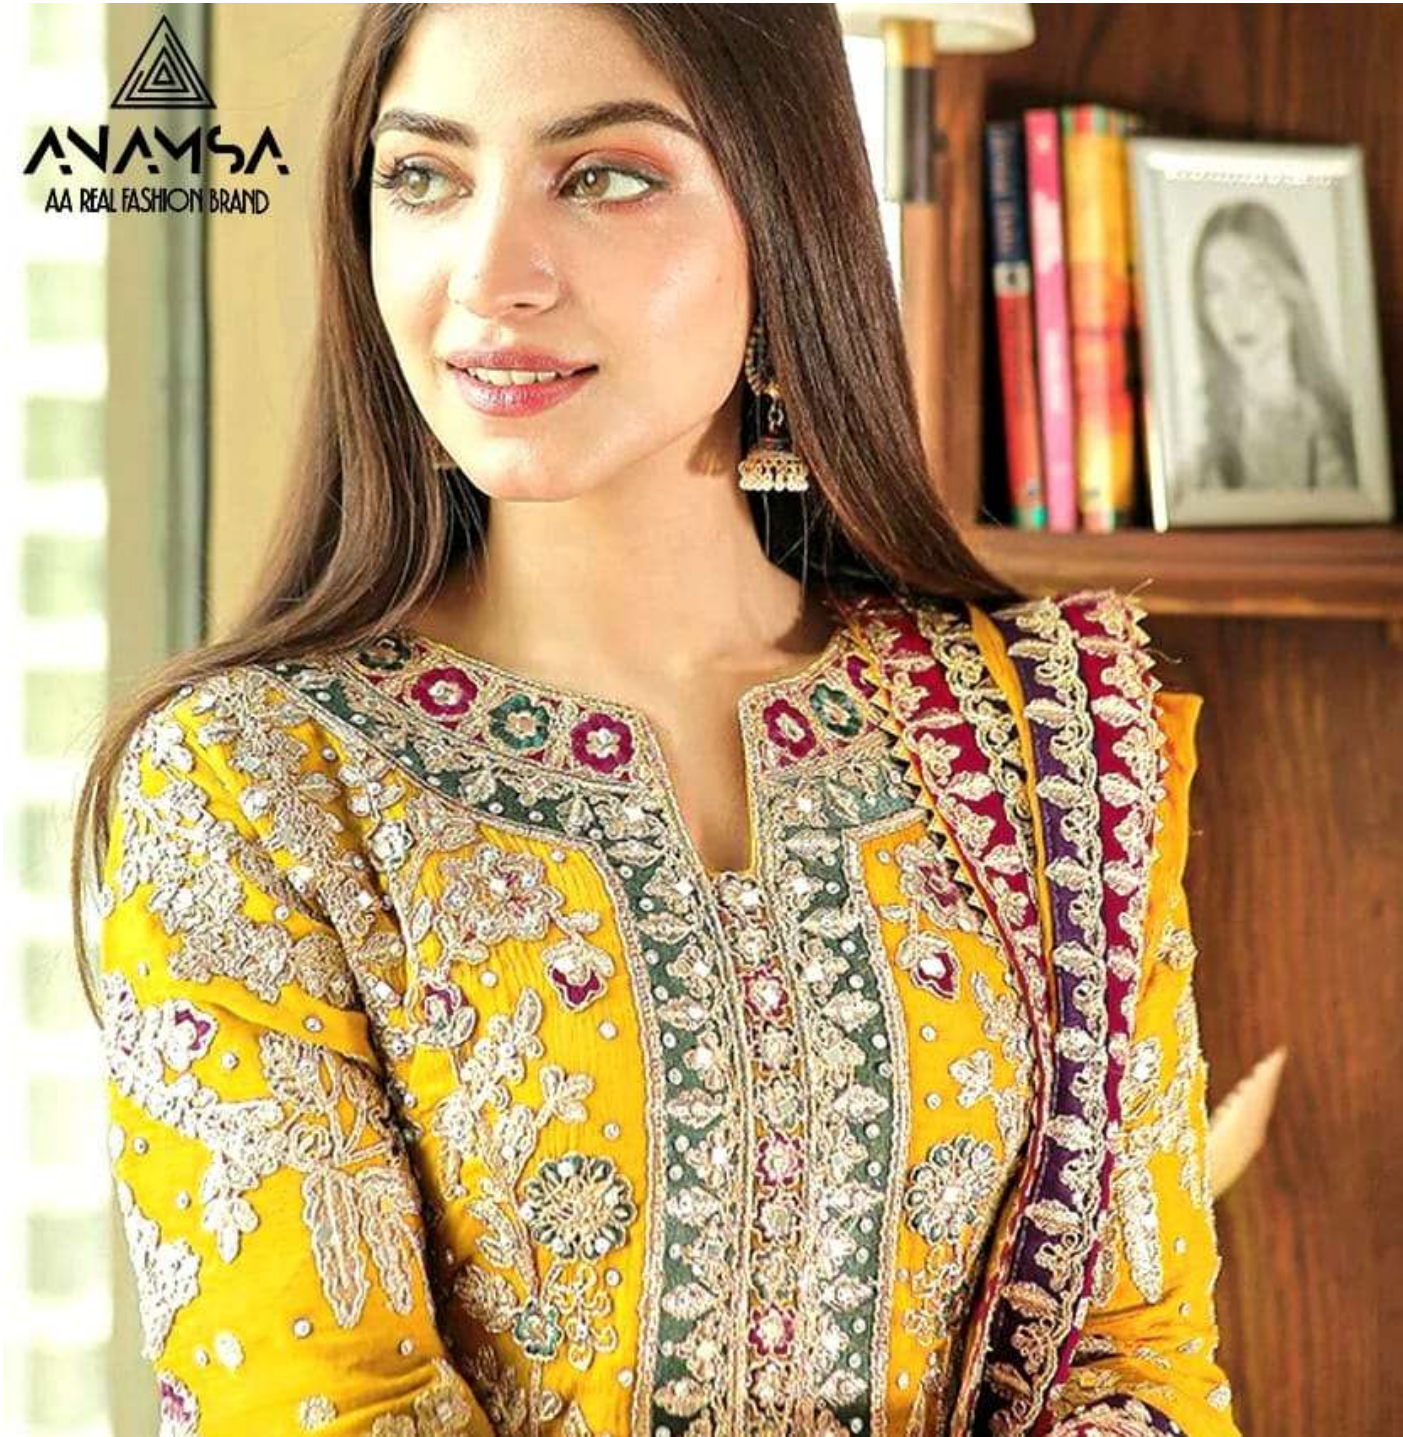

ANAMSA
AA REAL FASHION BRAND