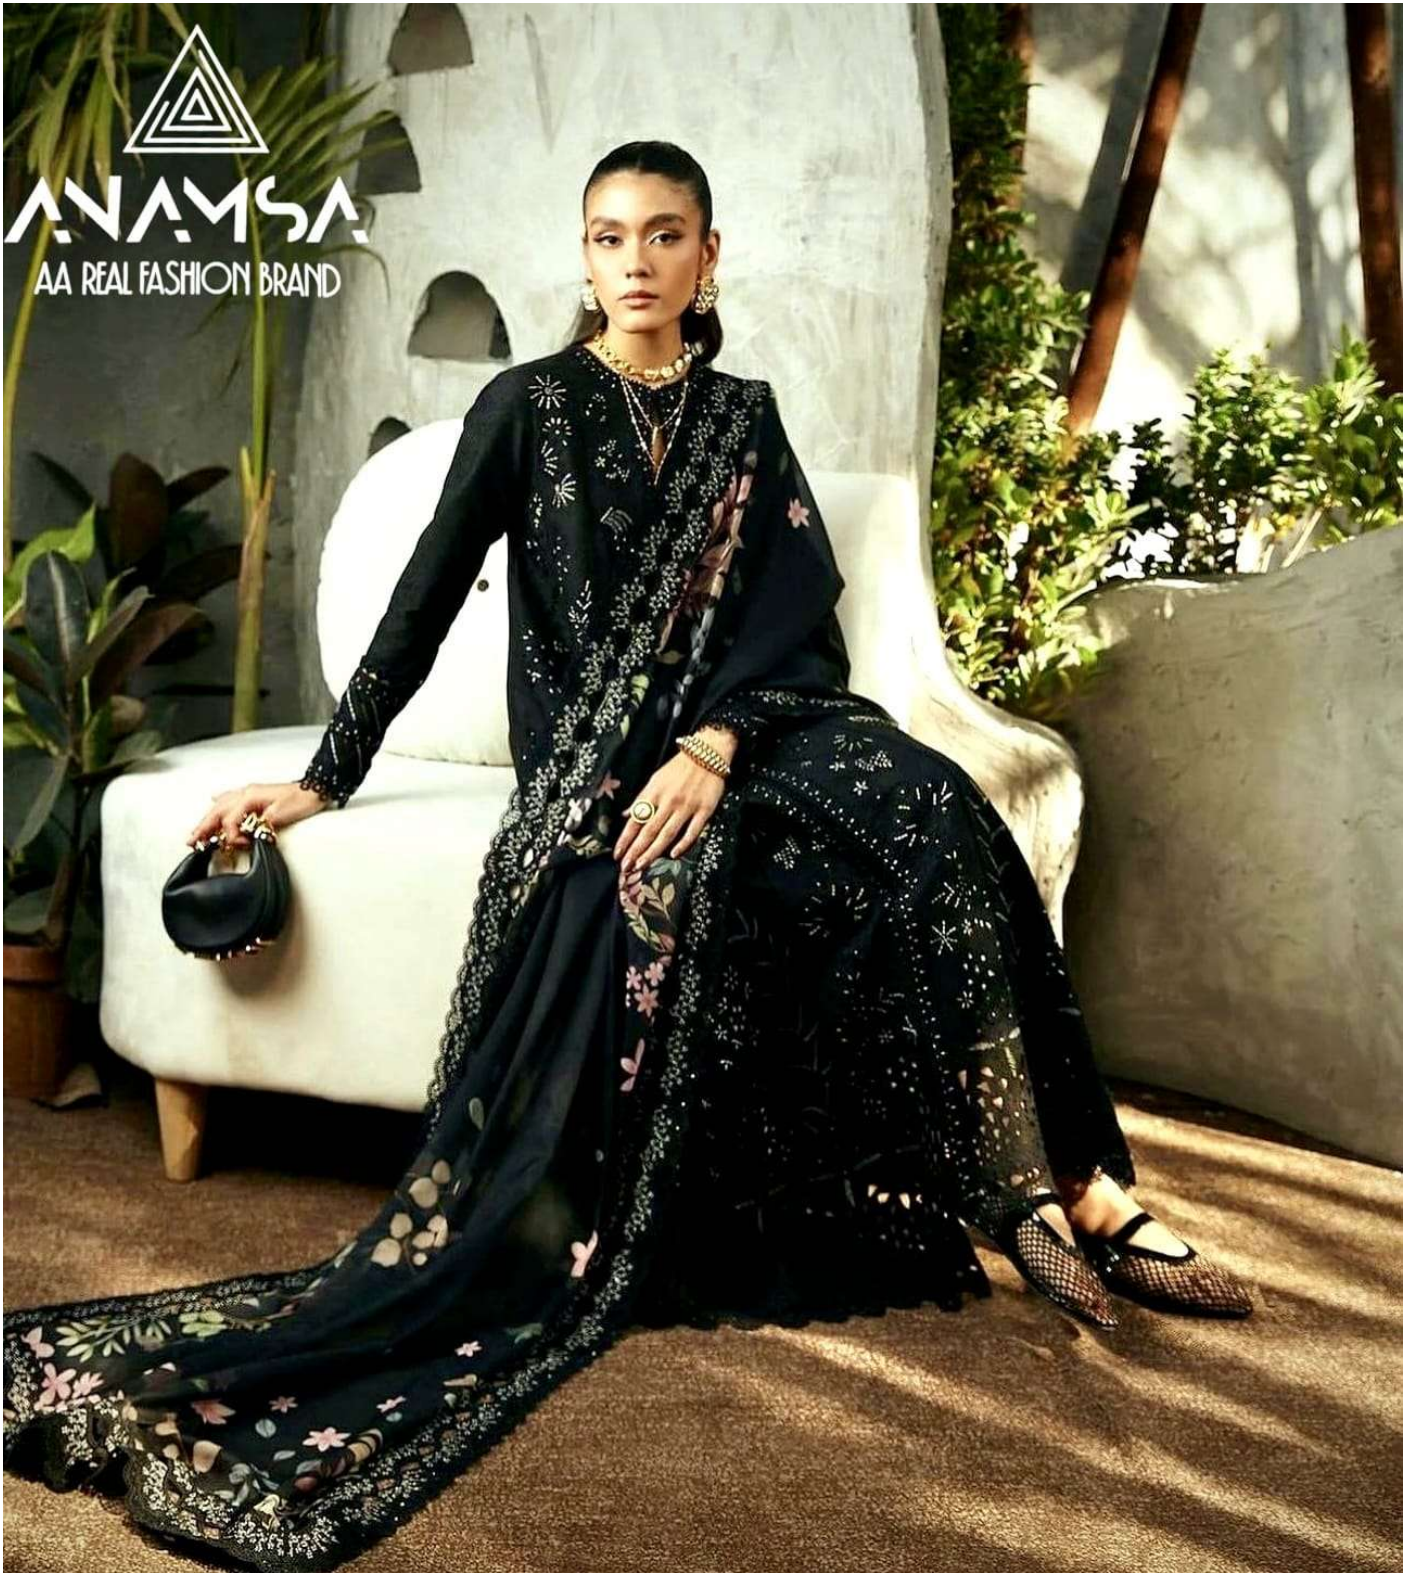

ANAMSA
AA REAL FASHION BRAND