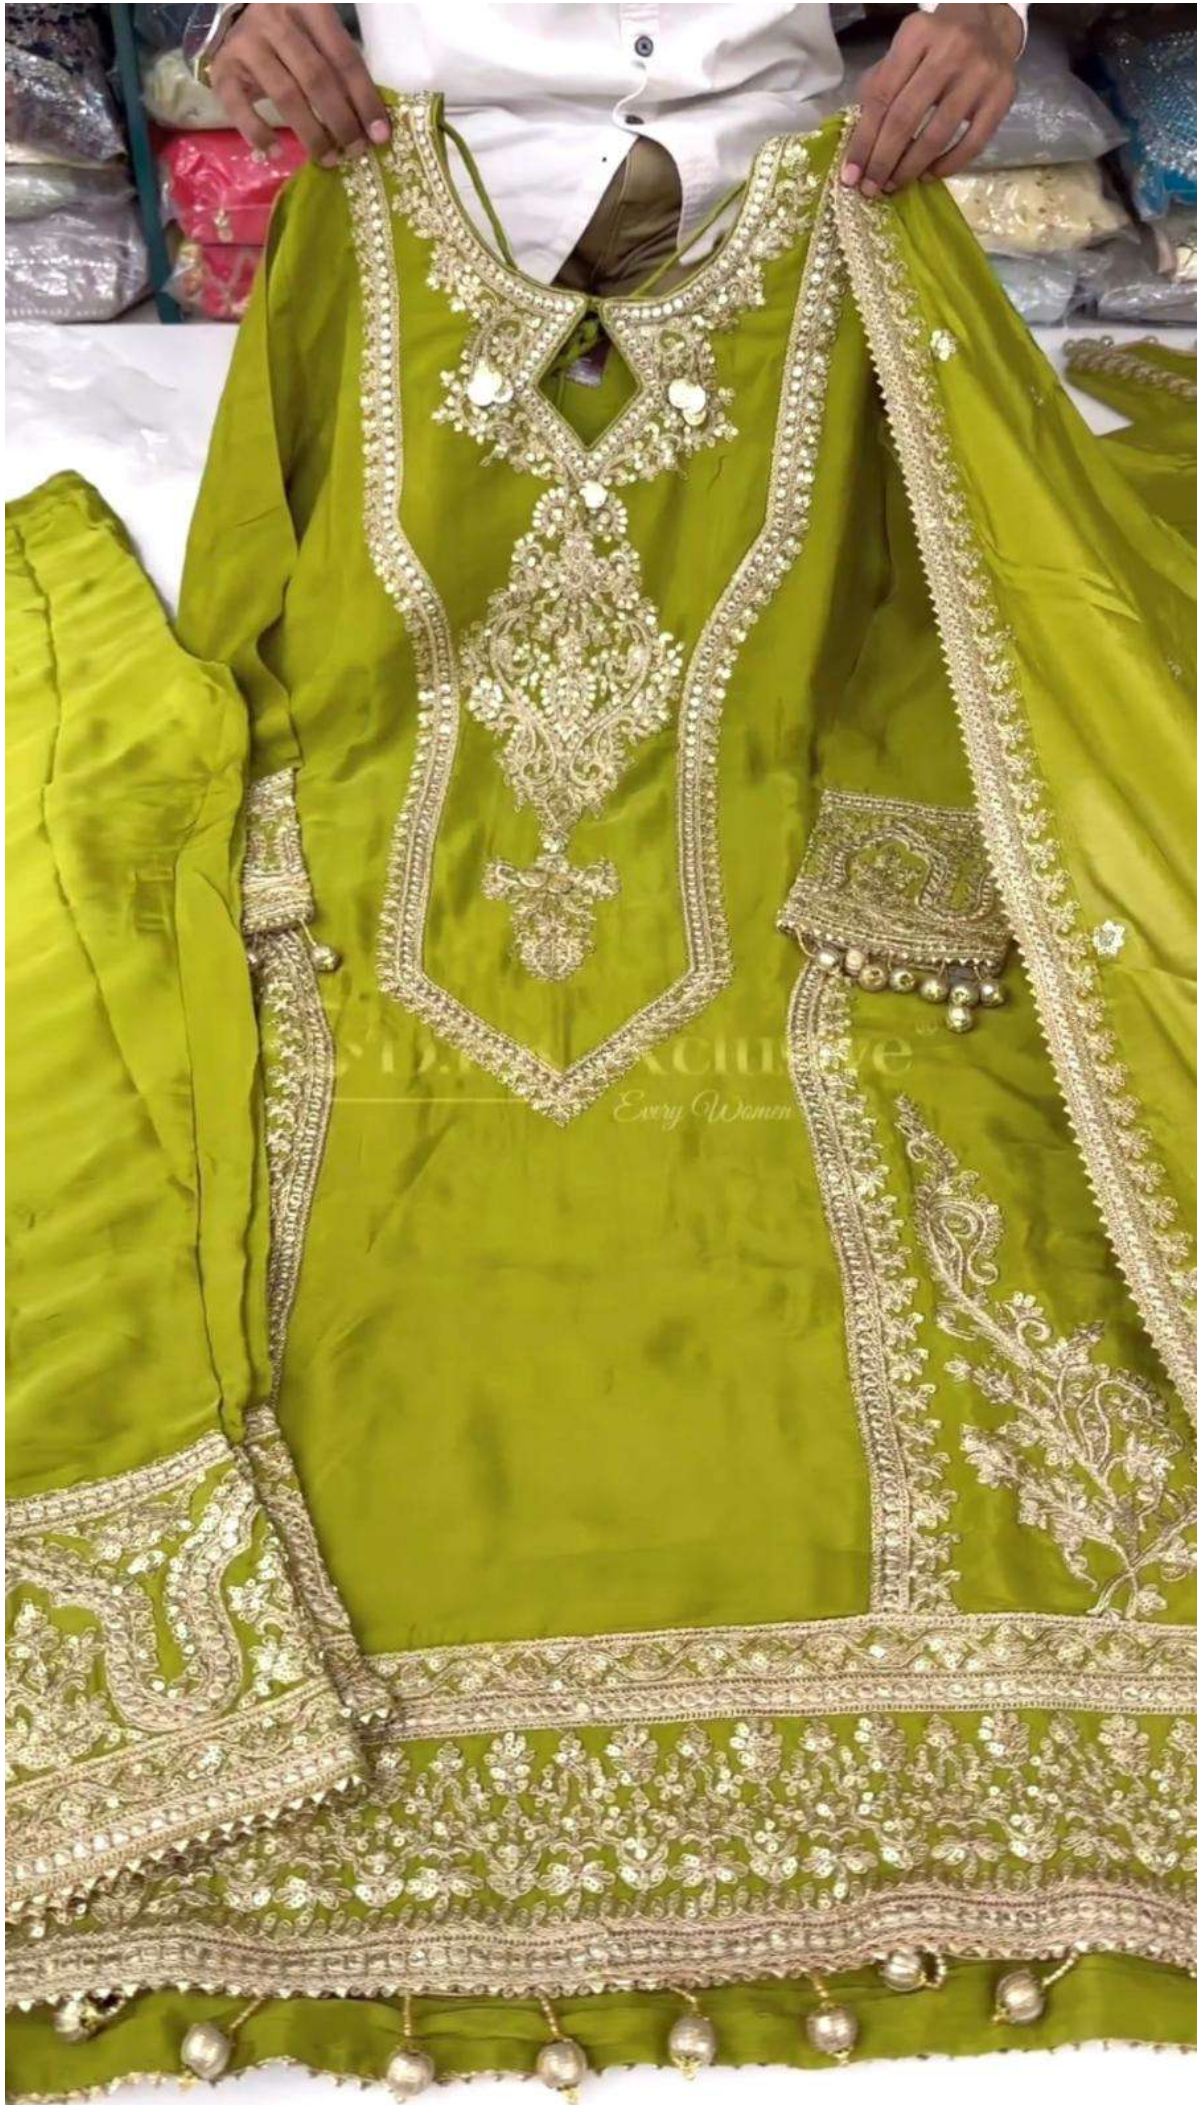

PD-1041

Excutive
Every Women

Back Side