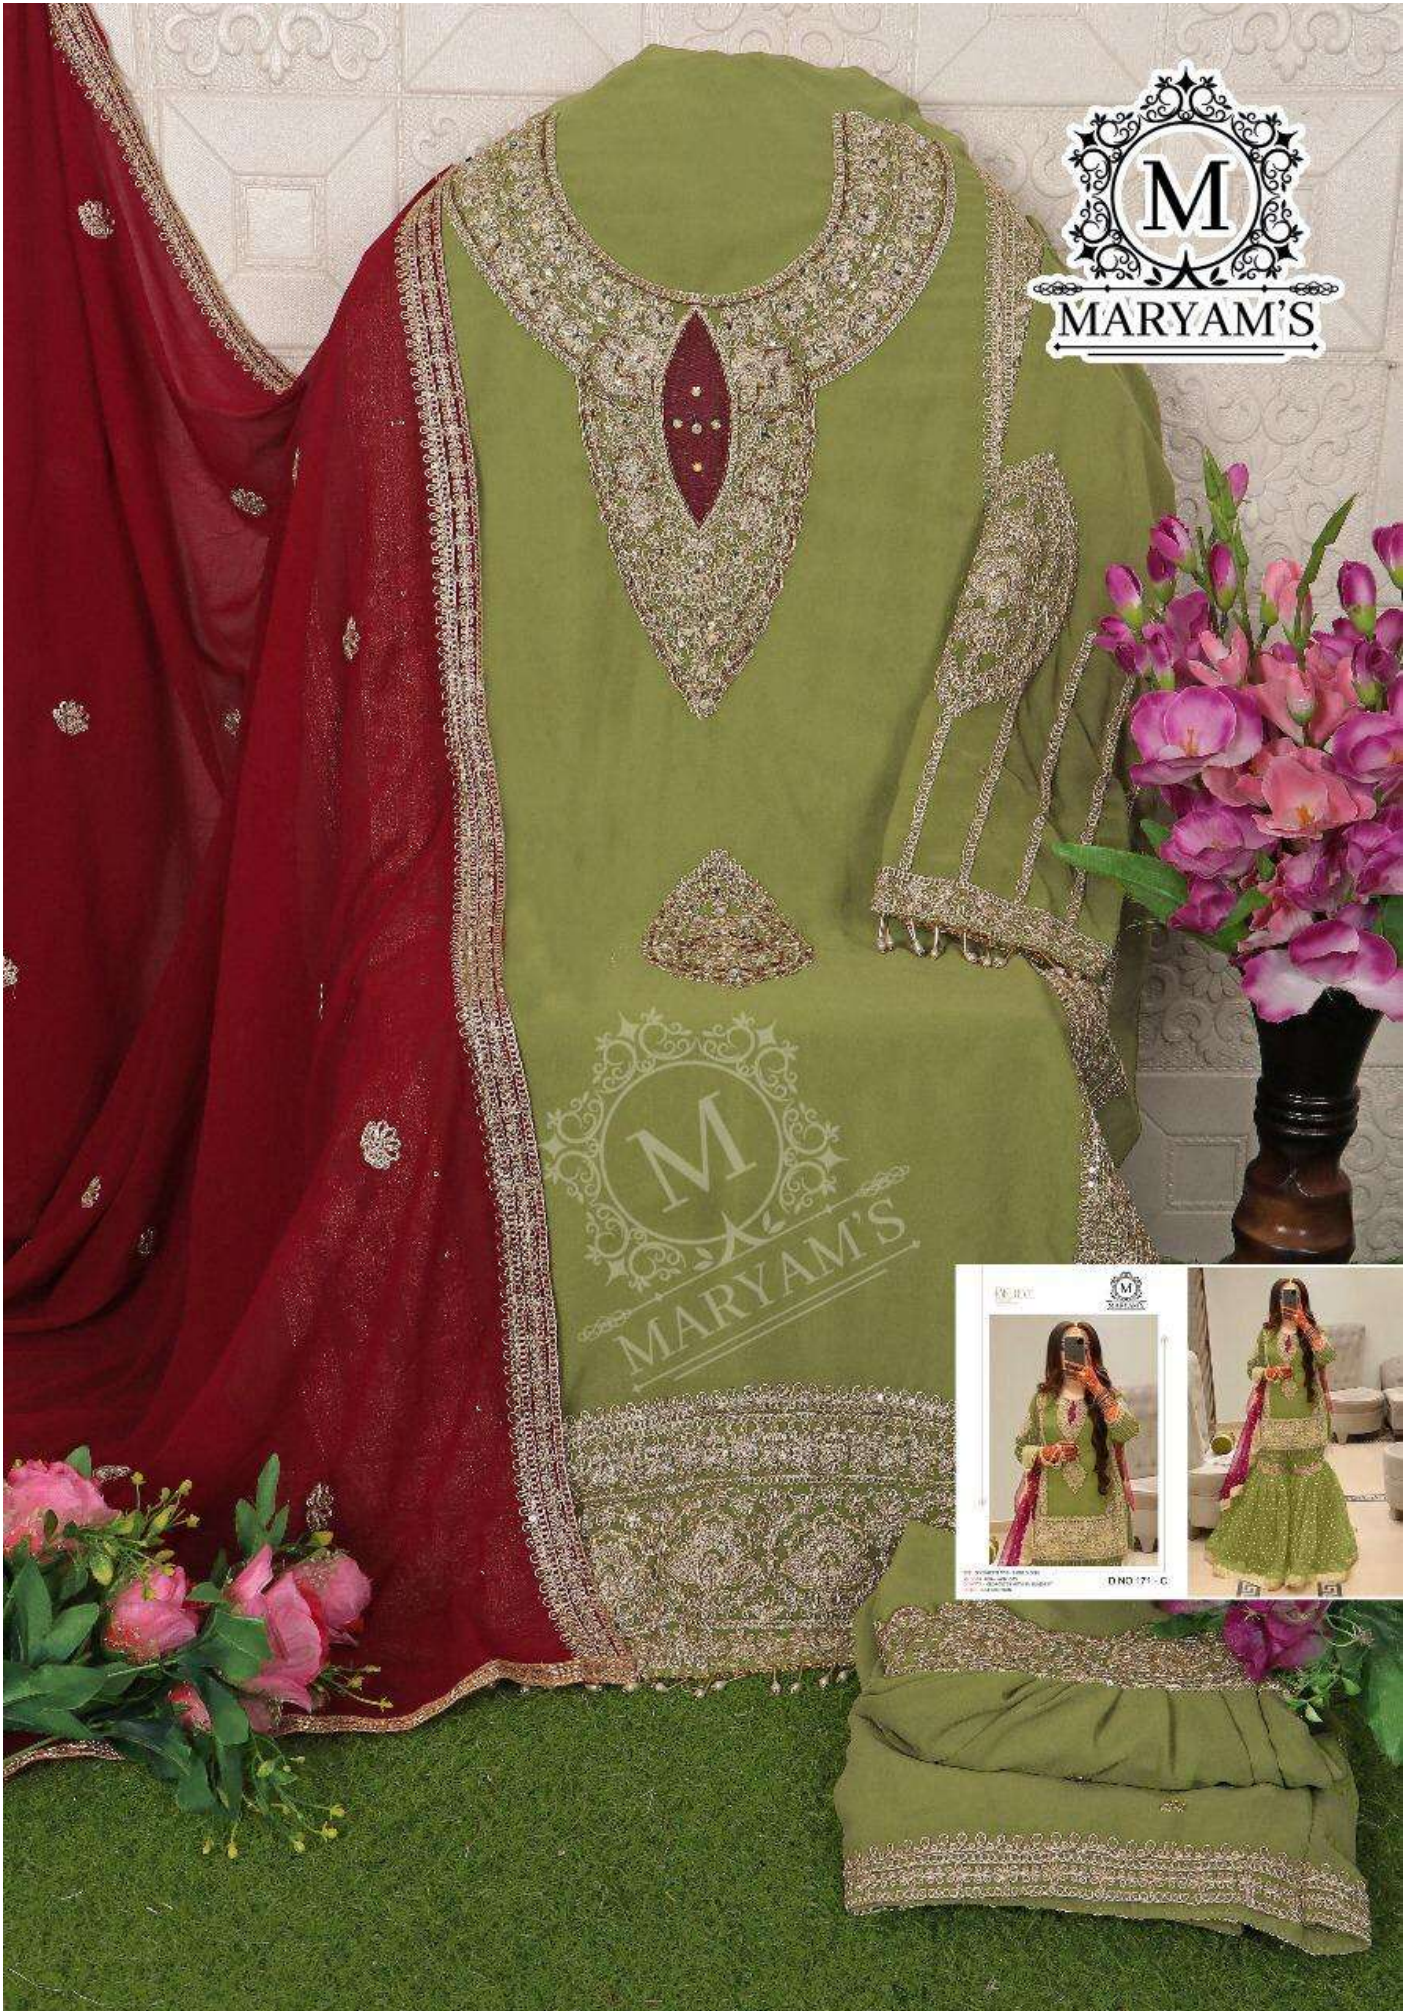

M
MARYAM'S

M
MARYAM'S