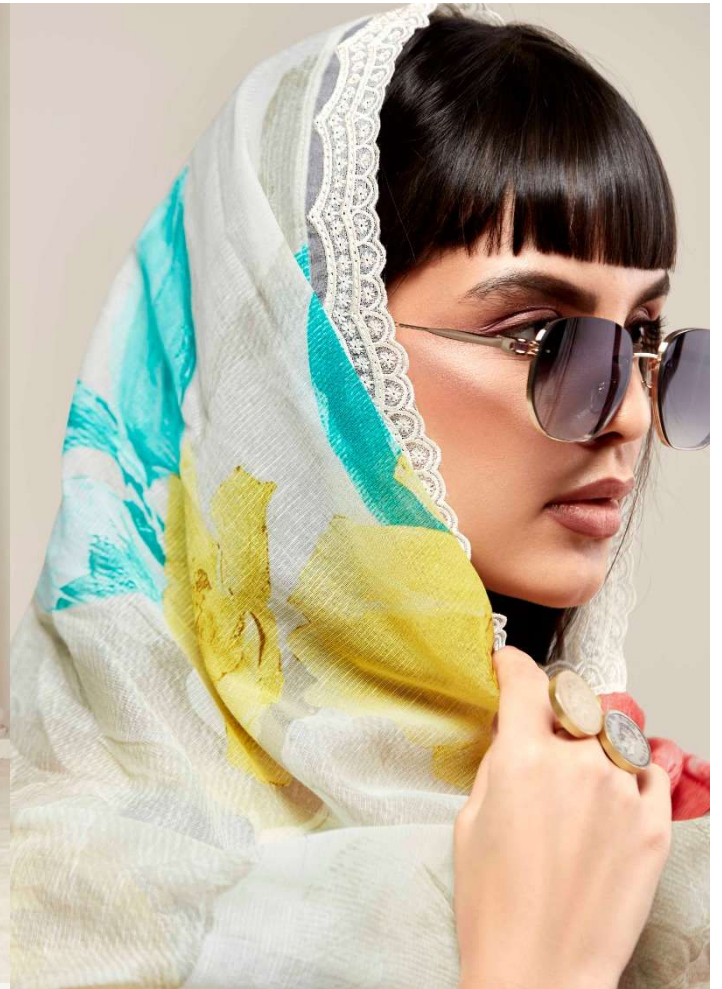

## BOTTOM

PURE COTTON WITH SCALLOPED BORDER ON ORGANZA

*Heer*  
BY KIMORA

HEER

9331

HEER

9332 | STYLE STATEMENT

HEER