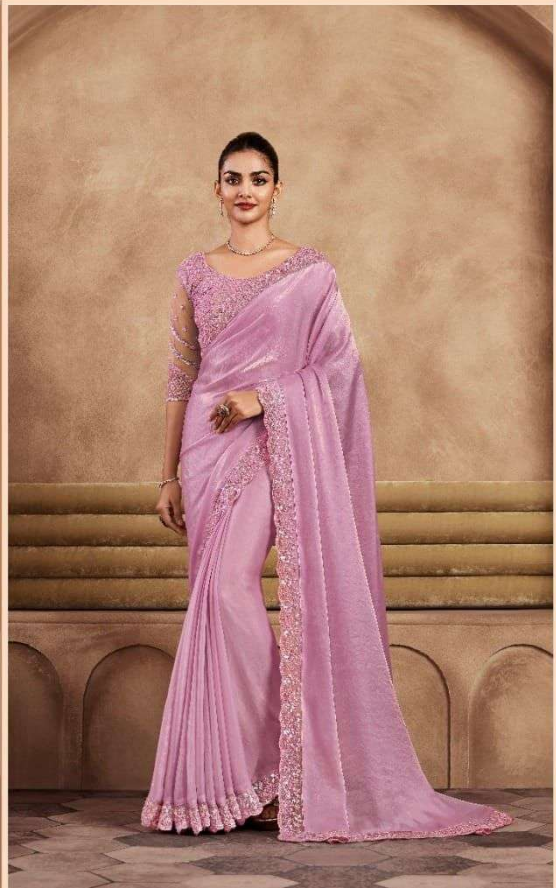

TFH
THE FASHION HUB

SRV-7907

SARVARATNA

D.No.	Rate (IN RS.)	CUT. (approx.)	Fabric Details (HAND WORK BORDER & BLOUSE)
		(approx.)	(Unstiched Blouse)
SRV-7901	3528/-	6.30 mts.	SOFT TOUCH SARTIN SILK
SRV-7902	3528/-	6.30 mts.	GLASS FEEL CHIFFON SILK
SRV-7903	3583/-	6.30 mts.	IMPORTED SOFT SILK
SRV-7904	3728/-	6.30 mts.	GOLD FLAKE SILK
SRV-7905	3728/-	6.30 mts.	CHERRY SILK
SRV-7906	3472/-	6.30 mts.	SHINE & SILK
SRV-7907	3639/-	6.30 mts.	GOLD FLAKE SILK
SRV-7908	3728/-	6.30 mts.	CHERRY SILK
SRV-7909	3472/-	6.30 mts.	SHINE & SILK
SRV-7910	3394/-	6.30 mts.	SOFT CHIFFON
SRV-7911	3728/-	6.30 mts.	GOLD FLAKE SILK
SRV-7912	3728/-	6.30 mts.	GOLD FLAKE SILK
12 Pcs			
TOTAL AMOUNT	43256/-		
AVG.PRICE(approx.)	3604.67/-		
(5% G.ST. APPLICABLE)			
NOTE:-			
1). RETURN GOODS SHALL NOT BE ACCEPTED.			
2). SETWISE ORDER ONLY.			

TFH
THE FASHION HUB

SRV-7907

SRV-7912

SRV-7910

TFH
THE FASHION HUB

SRV-7909

TFH
THE FASHION HUB

SRV-7901