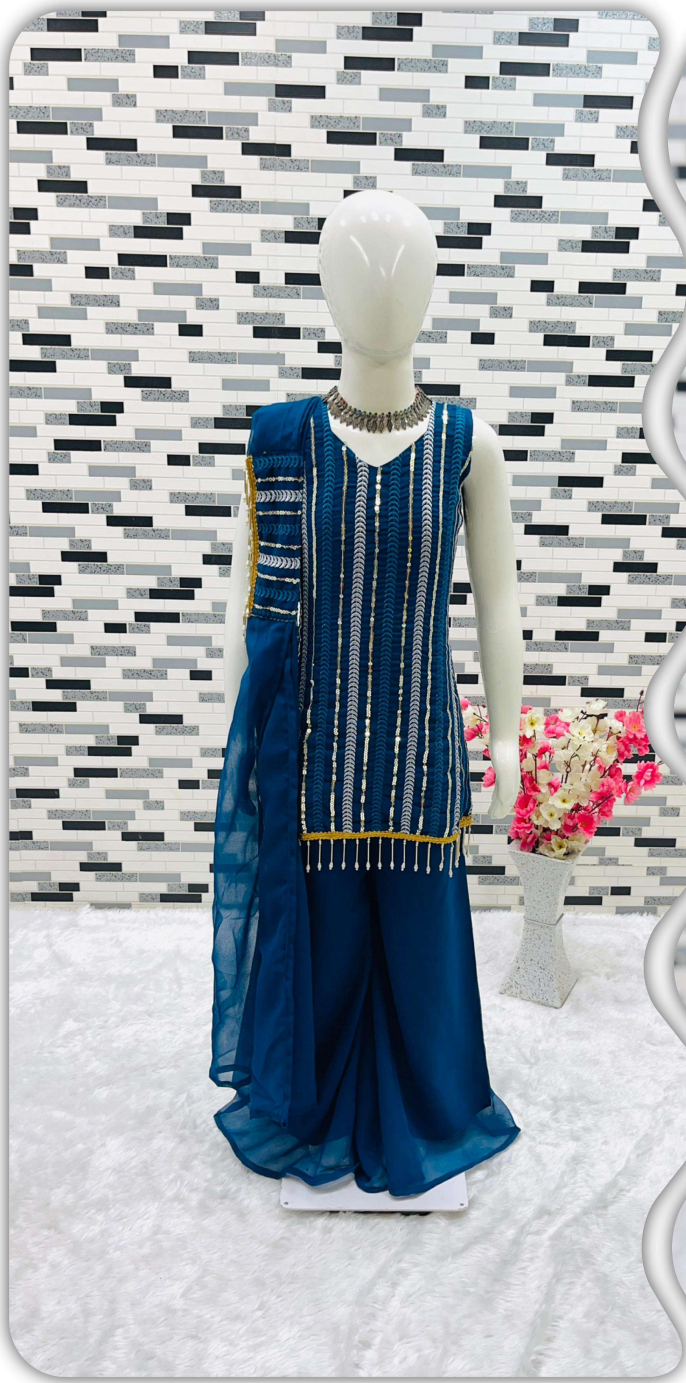

**OC-172**

# Girls Top & Sarara Set Size Chart

All Measurement in Inch  
( 3 Years To 15 Years )

NO	Size Expected to Fit Age Years	Top		Sarara	
		Chest	Length	Waist	Length
(1)	( 3-5 years)	24	20	20	24
(2)	( 6-8 years)	28	23	24	28
(3)	( 9-11 years)	30	26	26	32
(4)	(12-15 years)	32	29	30	36