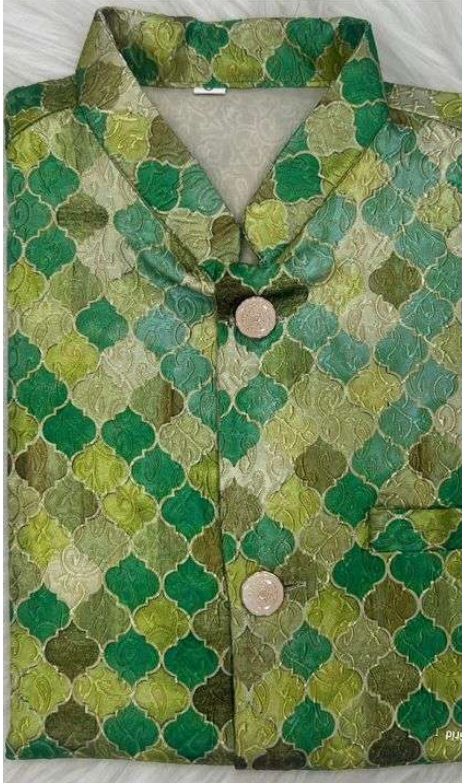

MEWAADI
SARDAR

MEWAADI
SARDAR

MEWAADI
SARDAR

| | SIZE CHART | KIDS KOTI KURTA | | IN INCHES |
|------|-------------|-----------------|--------------|---------------|
| SIZE | KURTA CHEST | AGE APPROX | KURTA LENGTH | PYJAMA LENGTH |
| 4 | 29" | 3-4 YEAR | 24" | 26" |
| 6 | 31" | 5-6 YEAR | 26" | 30" |
| 8 | 33" | 7-9 YEAR | 29" | 33" |
| 10 | 35" | 10-12 YEAR | 33" | 35" |