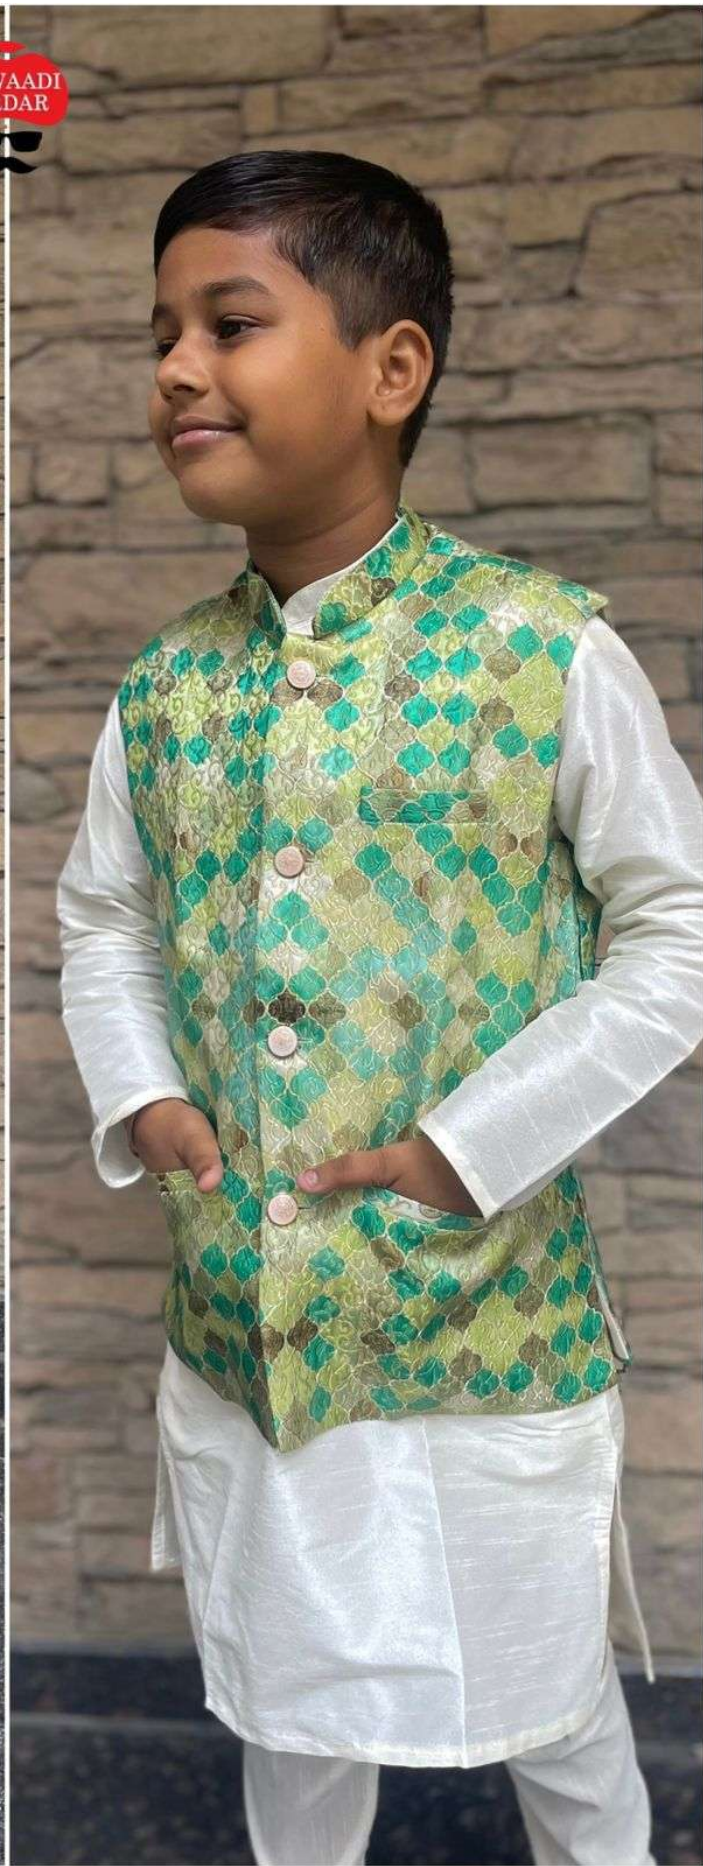

MEWAADI
SARDAR

MEWAADI
SARDAR

MEWAADI
SARDAR

| | SIZE CHART | KIDS KOTI KURTA | | IN INCHES |
|------|-------------|-----------------|--------------|---------------|
| SIZE | KURTA CHEST | AGE APPROX | KURTA LENGTH | PYJAMA LENGTH |
| 4 | 29" | 3-4 YEAR | 24" | 26" |
| 6 | 31" | 5-6 YEAR | 26" | 30" |
| 8 | 33" | 7-9 YEAR | 29" | 33" |
| 10 | 35" | 10-12 YEAR | 33" | 35" |