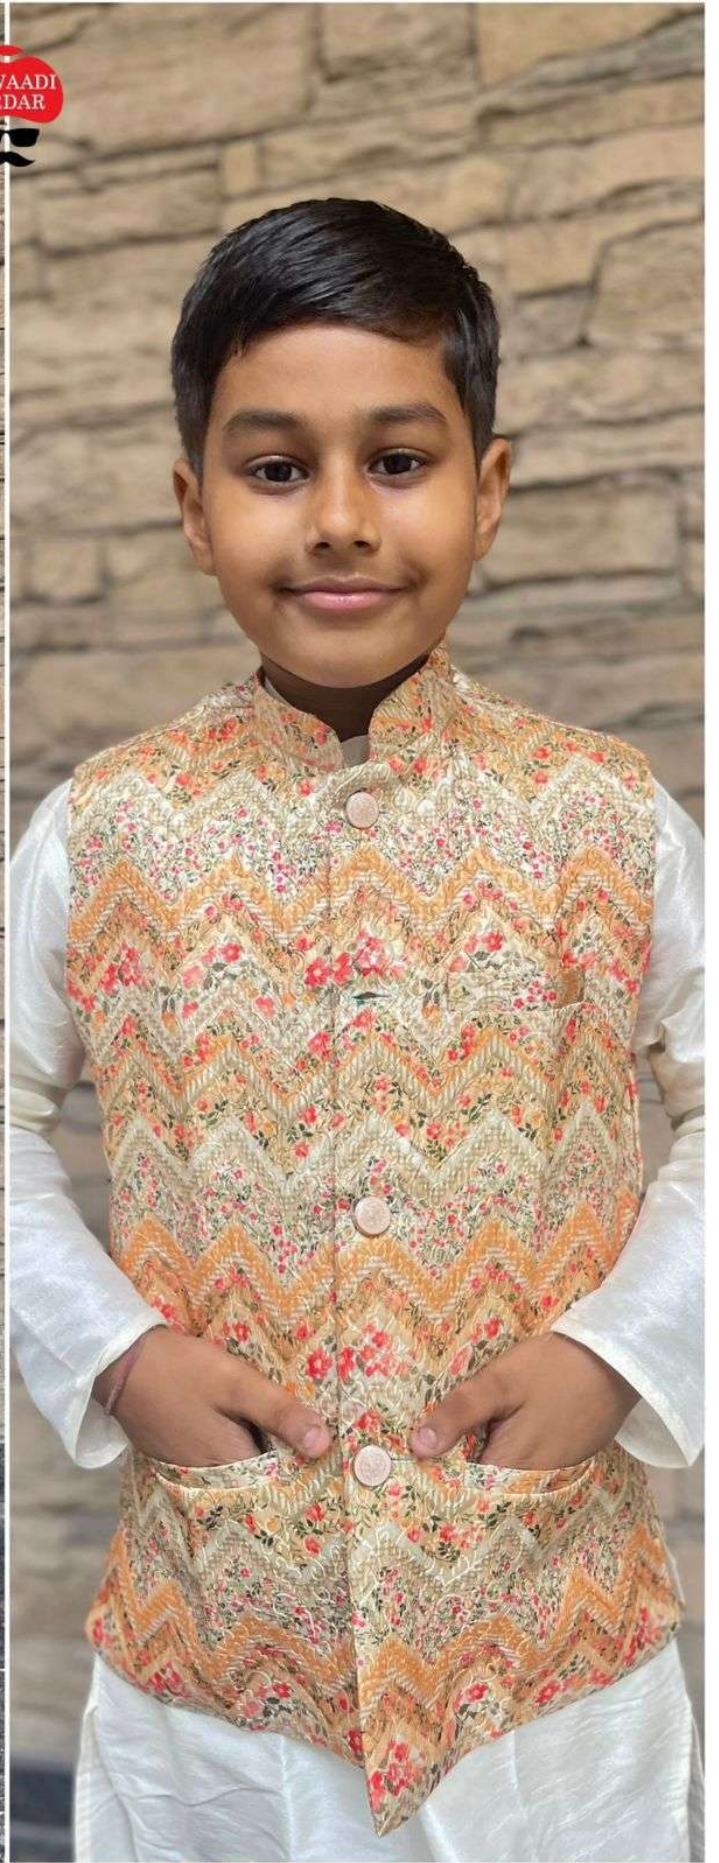

MEWAADI
SARDAR

MEWAADI
SARDAR

MEWAADI
SARDAR

| | SIZE CHART | KIDS KOTI KURTA | | IN INCHES |
|------|-------------|-----------------|--------------|---------------|
| SIZE | KURTA CHEST | AGE APPROX | KURTA LENGTH | PYJAMA LENGTH |
| 4 | 29" | 3-4 YEAR | 24" | 26" |
| 6 | 31" | 5-6 YEAR | 26" | 30" |
| 8 | 33" | 7-9 YEAR | 29" | 33" |
| 10 | 35" | 10-12 YEAR | 33" | 35" |