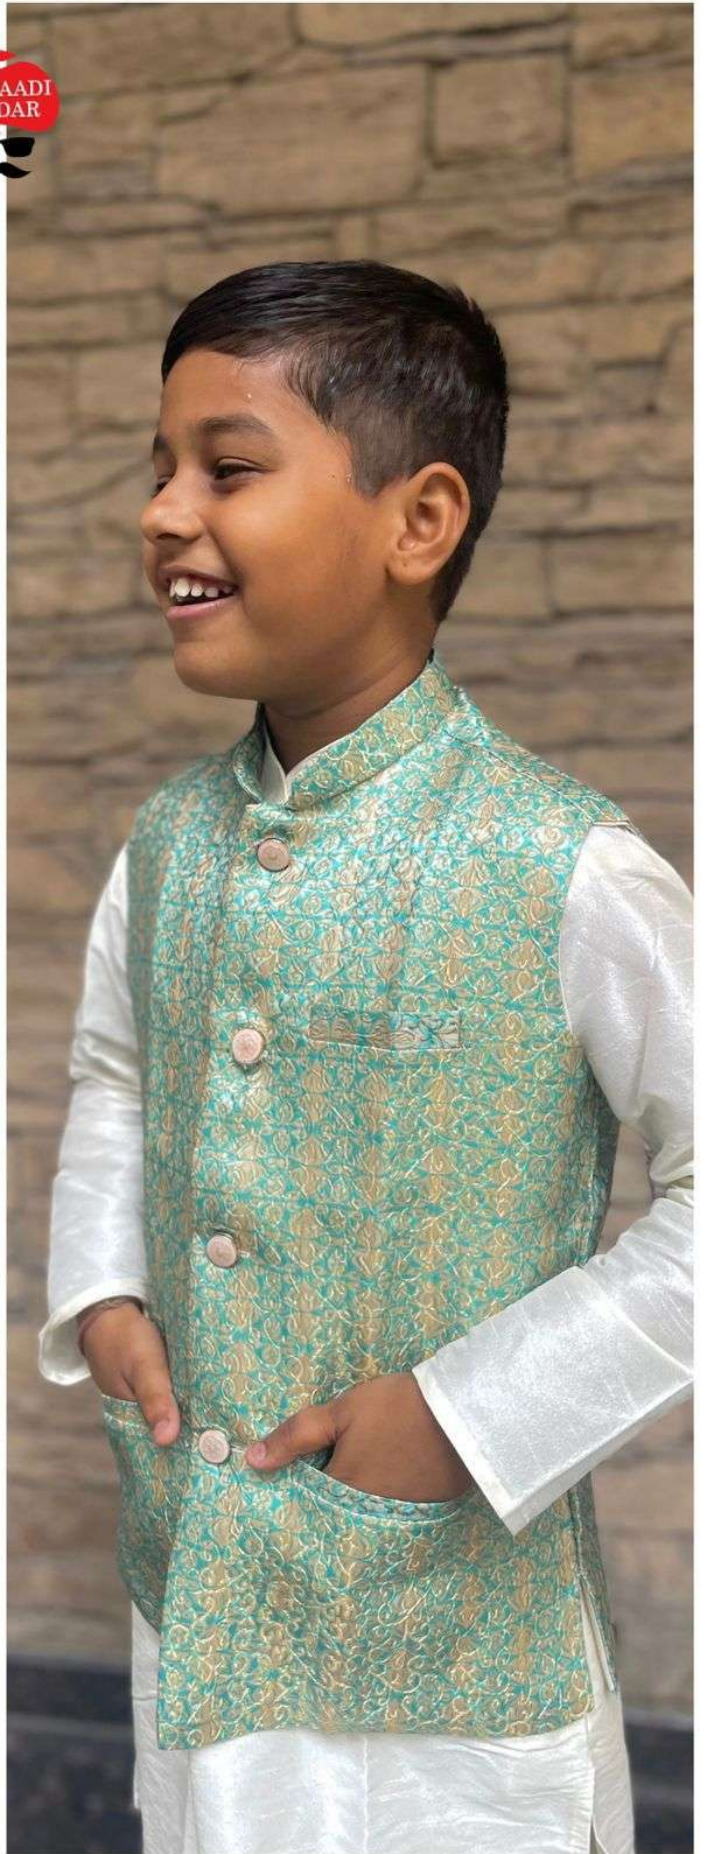

MEWAADI
SARDAR

MEWAADI
SARDAR

MEWAADI
SARDAR

| | SIZE CHART | KIDS KOTI KURTA | | IN INCHES |
|------|-------------|-----------------|--------------|---------------|
| SIZE | KURTA CHEST | AGE APPROX | KURTA LENGTH | PYJAMA LENGTH |
| 4 | 29" | 3-4 YEAR | 24" | 26" |
| 6 | 31" | 5-6 YEAR | 26" | 30" |
| 8 | 33" | 7-9 YEAR | 29" | 33" |
| 10 | 35" | 10-12 YEAR | 33" | 35" |