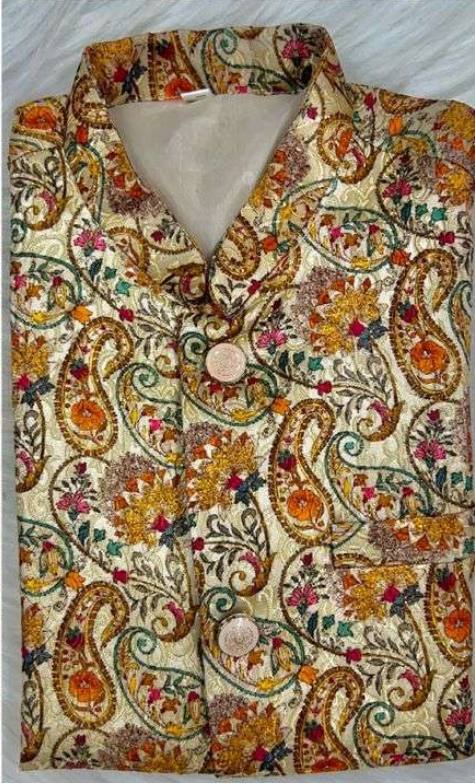

MEWAADI
SARDAR

MEWAADI
SARDAR

MEWAADI
SARDAR

| | SIZE CHART | KIDS KOTI KURTA | | IN INCHES |
|------|-------------|-----------------|--------------|---------------|
| SIZE | KURTA CHEST | AGE APPROX | KURTA LENGTH | PYJAMA LENGTH |
| 4 | 29" | 3-4 YEAR | 24" | 26" |
| 6 | 31" | 5-6 YEAR | 26" | 30" |
| 8 | 33" | 7-9 YEAR | 29" | 33" |
| 10 | 35" | 10-12 YEAR | 33" | 35" |