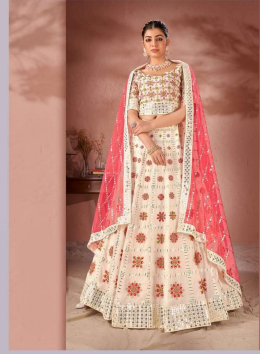

6010

6007

6008

6009

6010

6011

D.no.	Main Color	Lehenga fabric	Blouse fabric	Dupatta fabric	Size (semi stitched)	WORK DETAILS	PRICE
6007	YELOW AND GREEN MULTI	PREMIUM NET	PREMIUM RAW SILK	NET	UPTO 42 BUST AND WAIST	PREMIUM SEQUANCE AND MULTI THREAD WORK	5995
6008	SEA GREEN	PREMIUM GEORGETT	PREMIUM GEORGETT	NET	UPTO 42 BUST AND WAIST	PREMIUM SEQUANCE AND MULTI THREAD WORK	5495
6009	BEIGE	PREMIUM GEORGETT	PREMIUM GEORGETT	ORGANZA WITH JEQUARD WORKBUTTI	UPTO 42 BUST AND WAIST	PREMIUM SEQUANCE AND MULTI THREAD WORK	5495
6010	OFF-WHITE	PREMIUM GEORGETT	PREMIUM GEORGETT	NET	UPTO 42 BUST AND WAIST	PREMIUM SEQUANCE AND MULTI THREAD WORK	5495
6011	QUEEN PISTA	PREMIUM GEORGETT	PREMIUM GEORGETT	ORGANZA WITH JEQUARD WORKBUTTI	UPTO 42 BUST AND WAIST	PREMIUM SEQUANCE AND MULTI THREAD WORK	5495
AVERAGE RATE- 5595/-			GST-12%			TOTAL AMOUNT -27975/-	