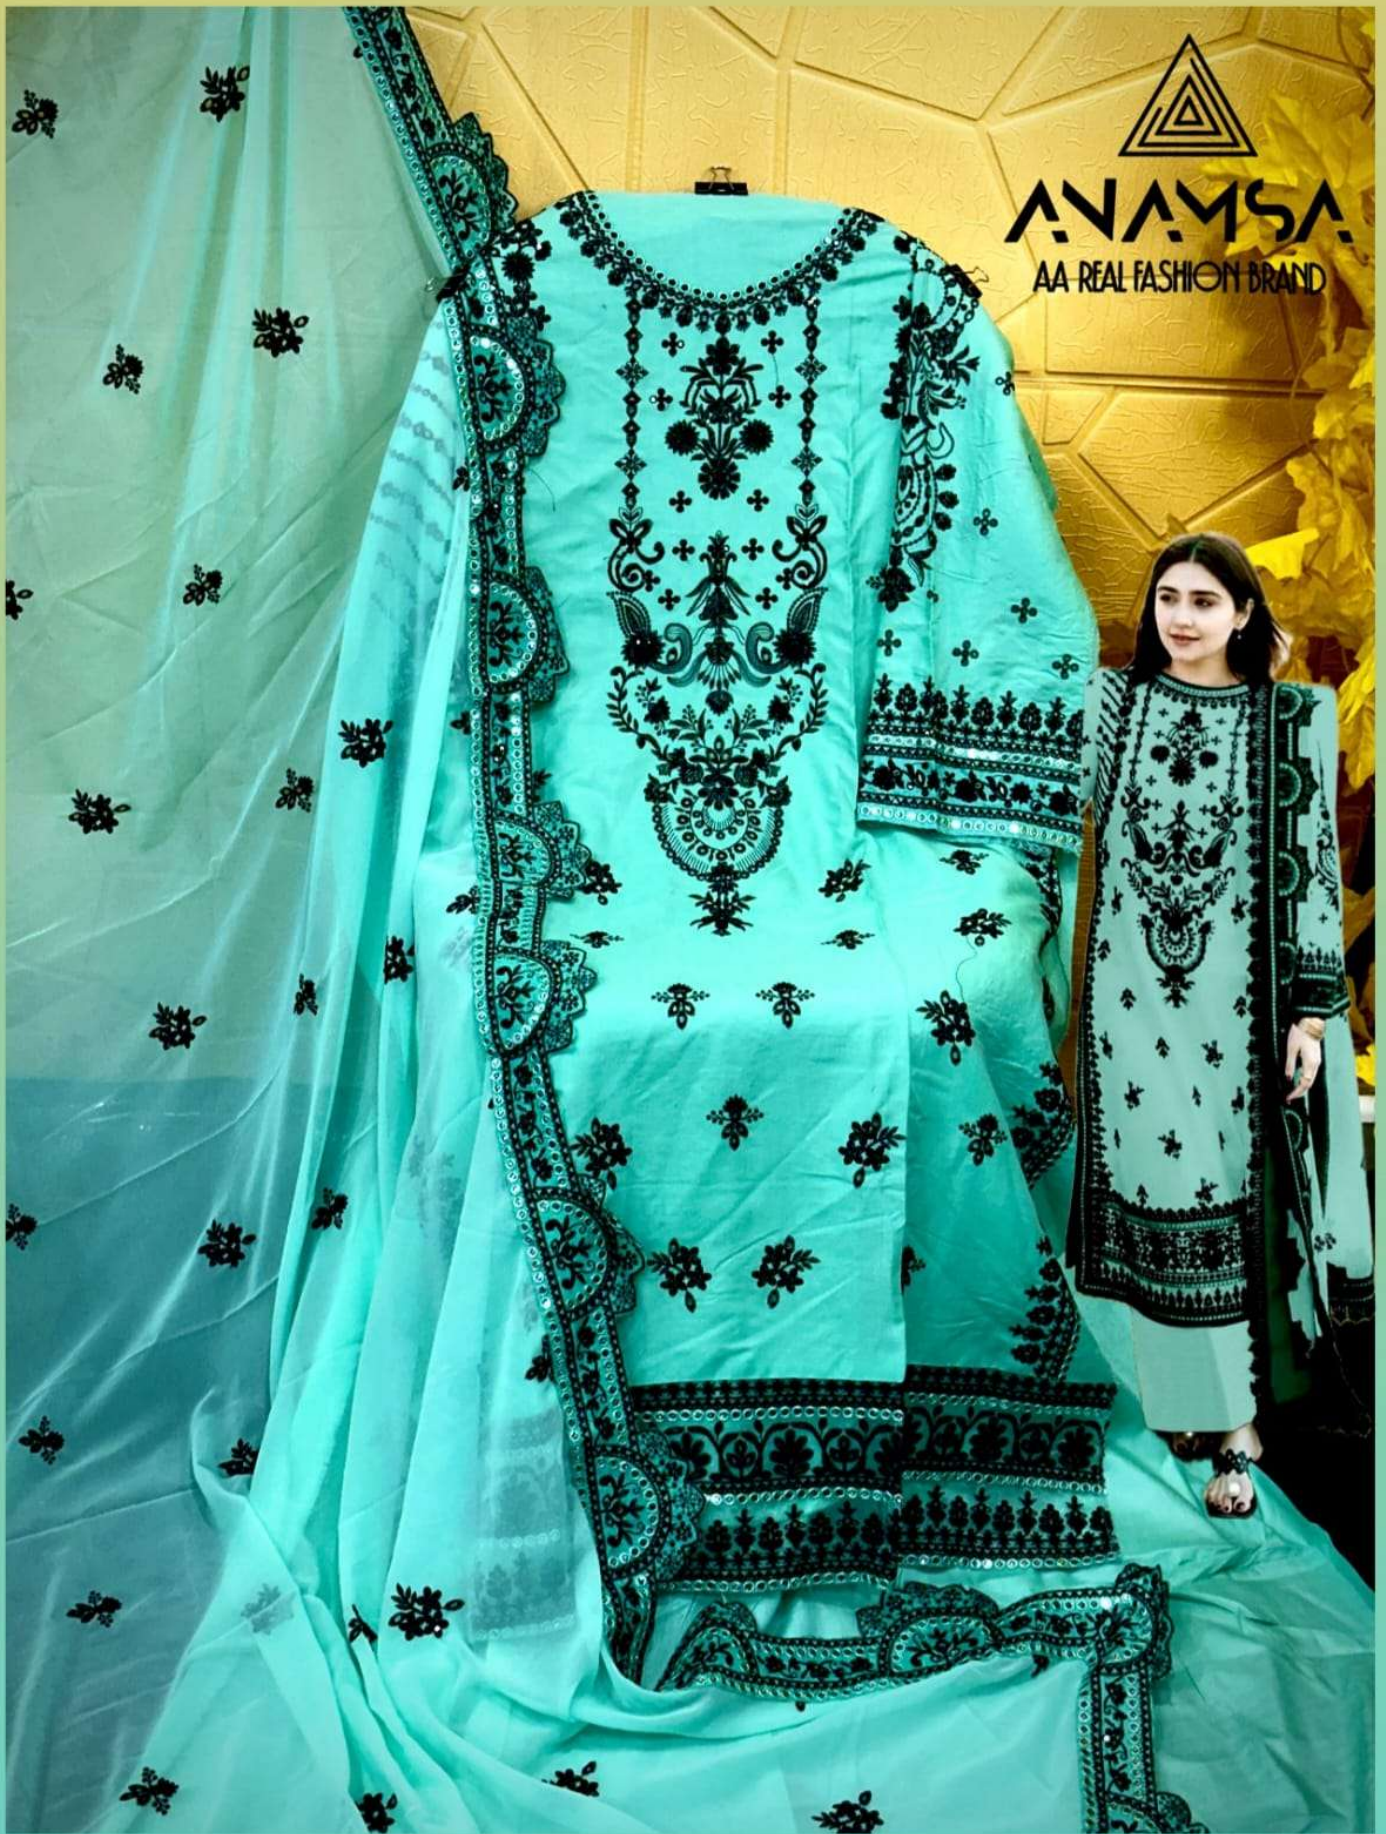

ANAMSA
AA REAL FASHION BRAND