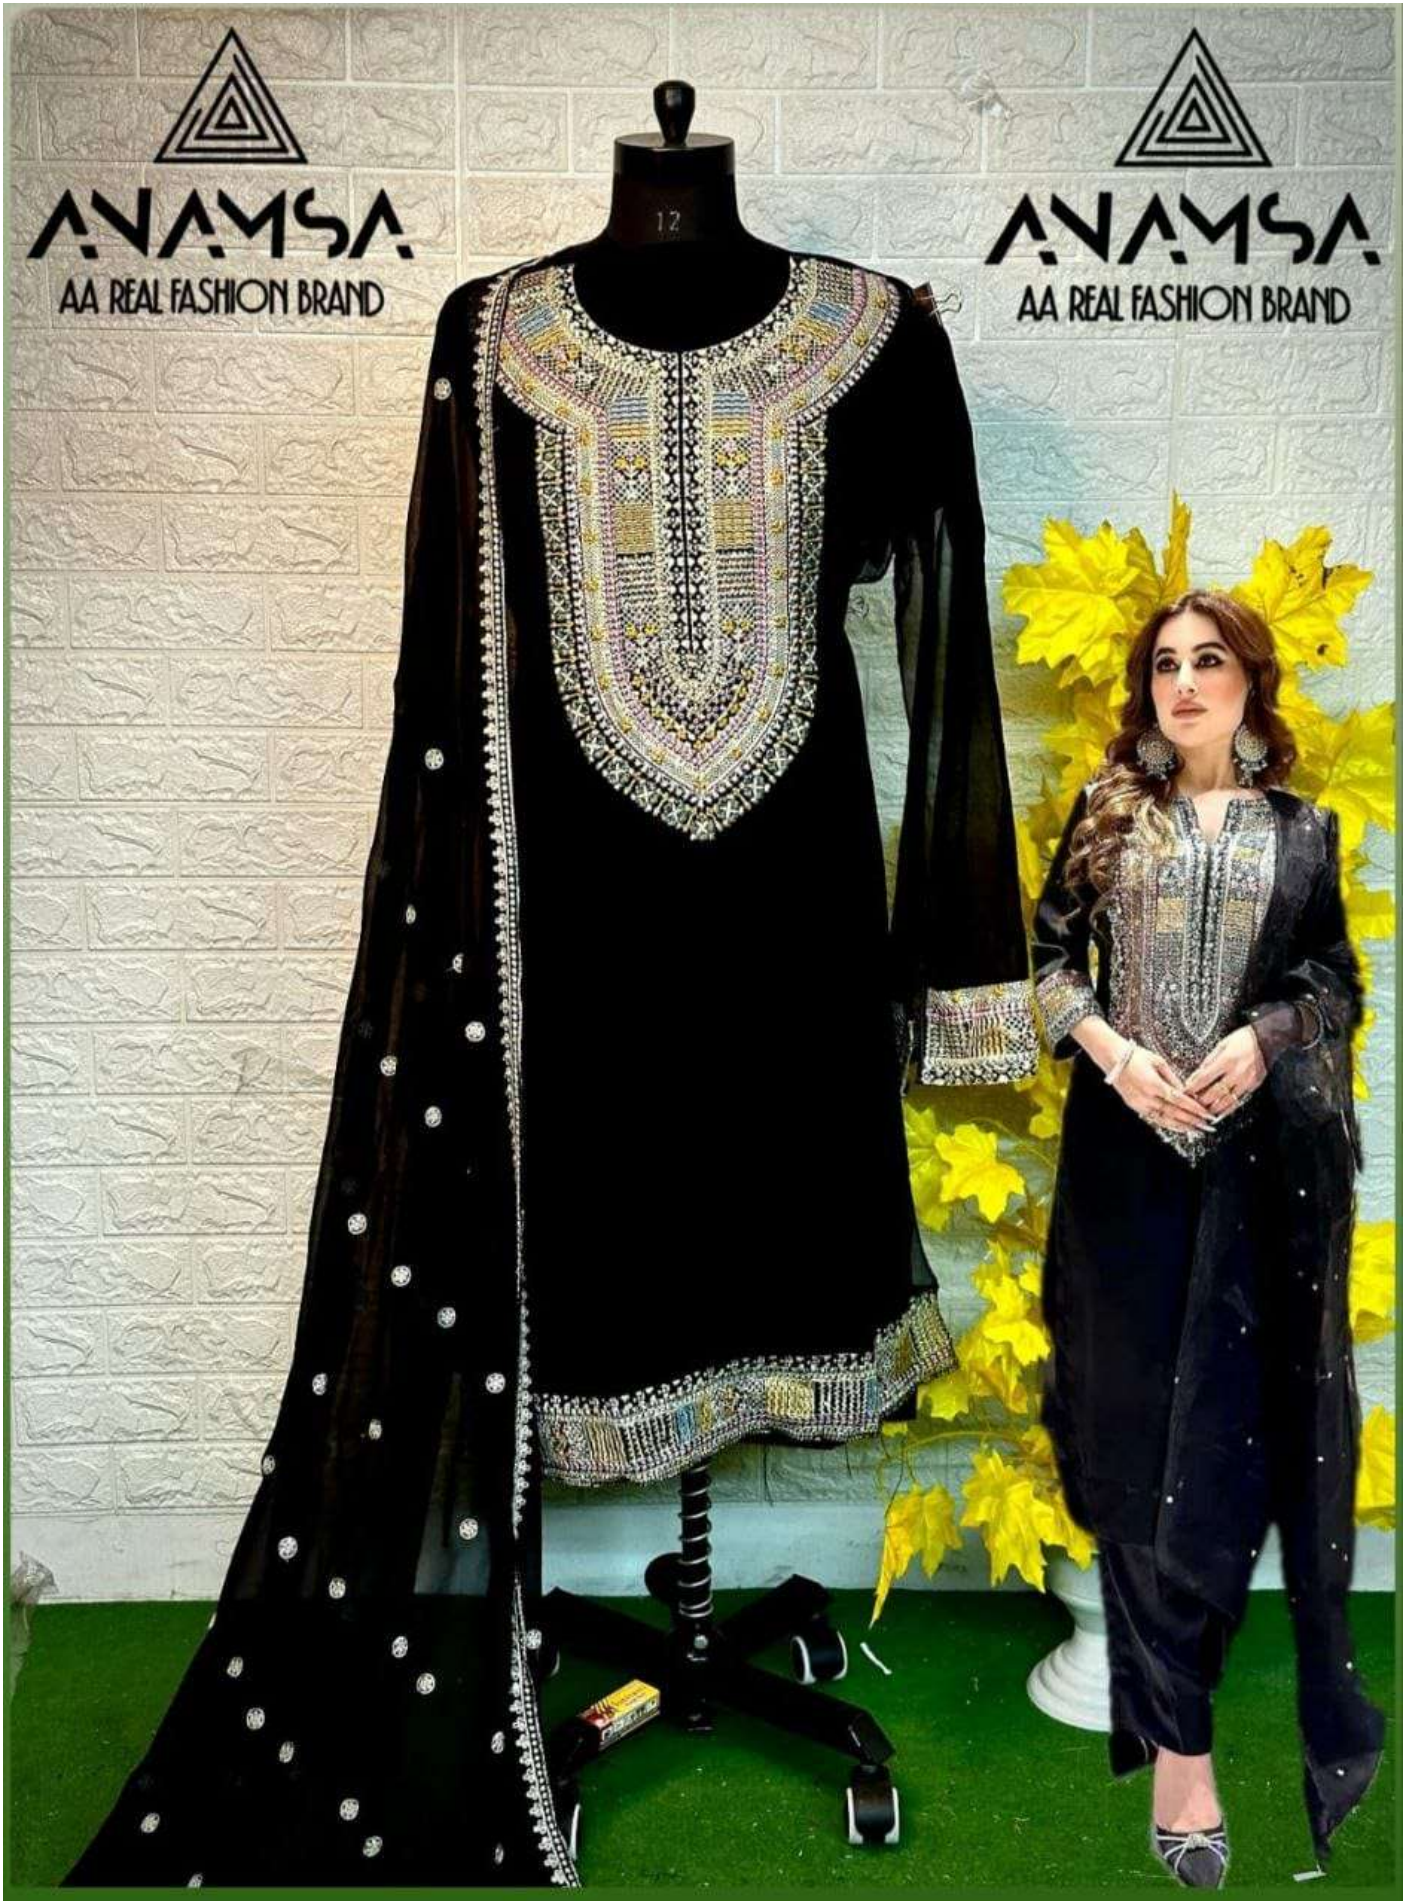

ANAMSA
AA REAL FASHION BRAND

ANAMSA
AA REAL FASHION BRAND