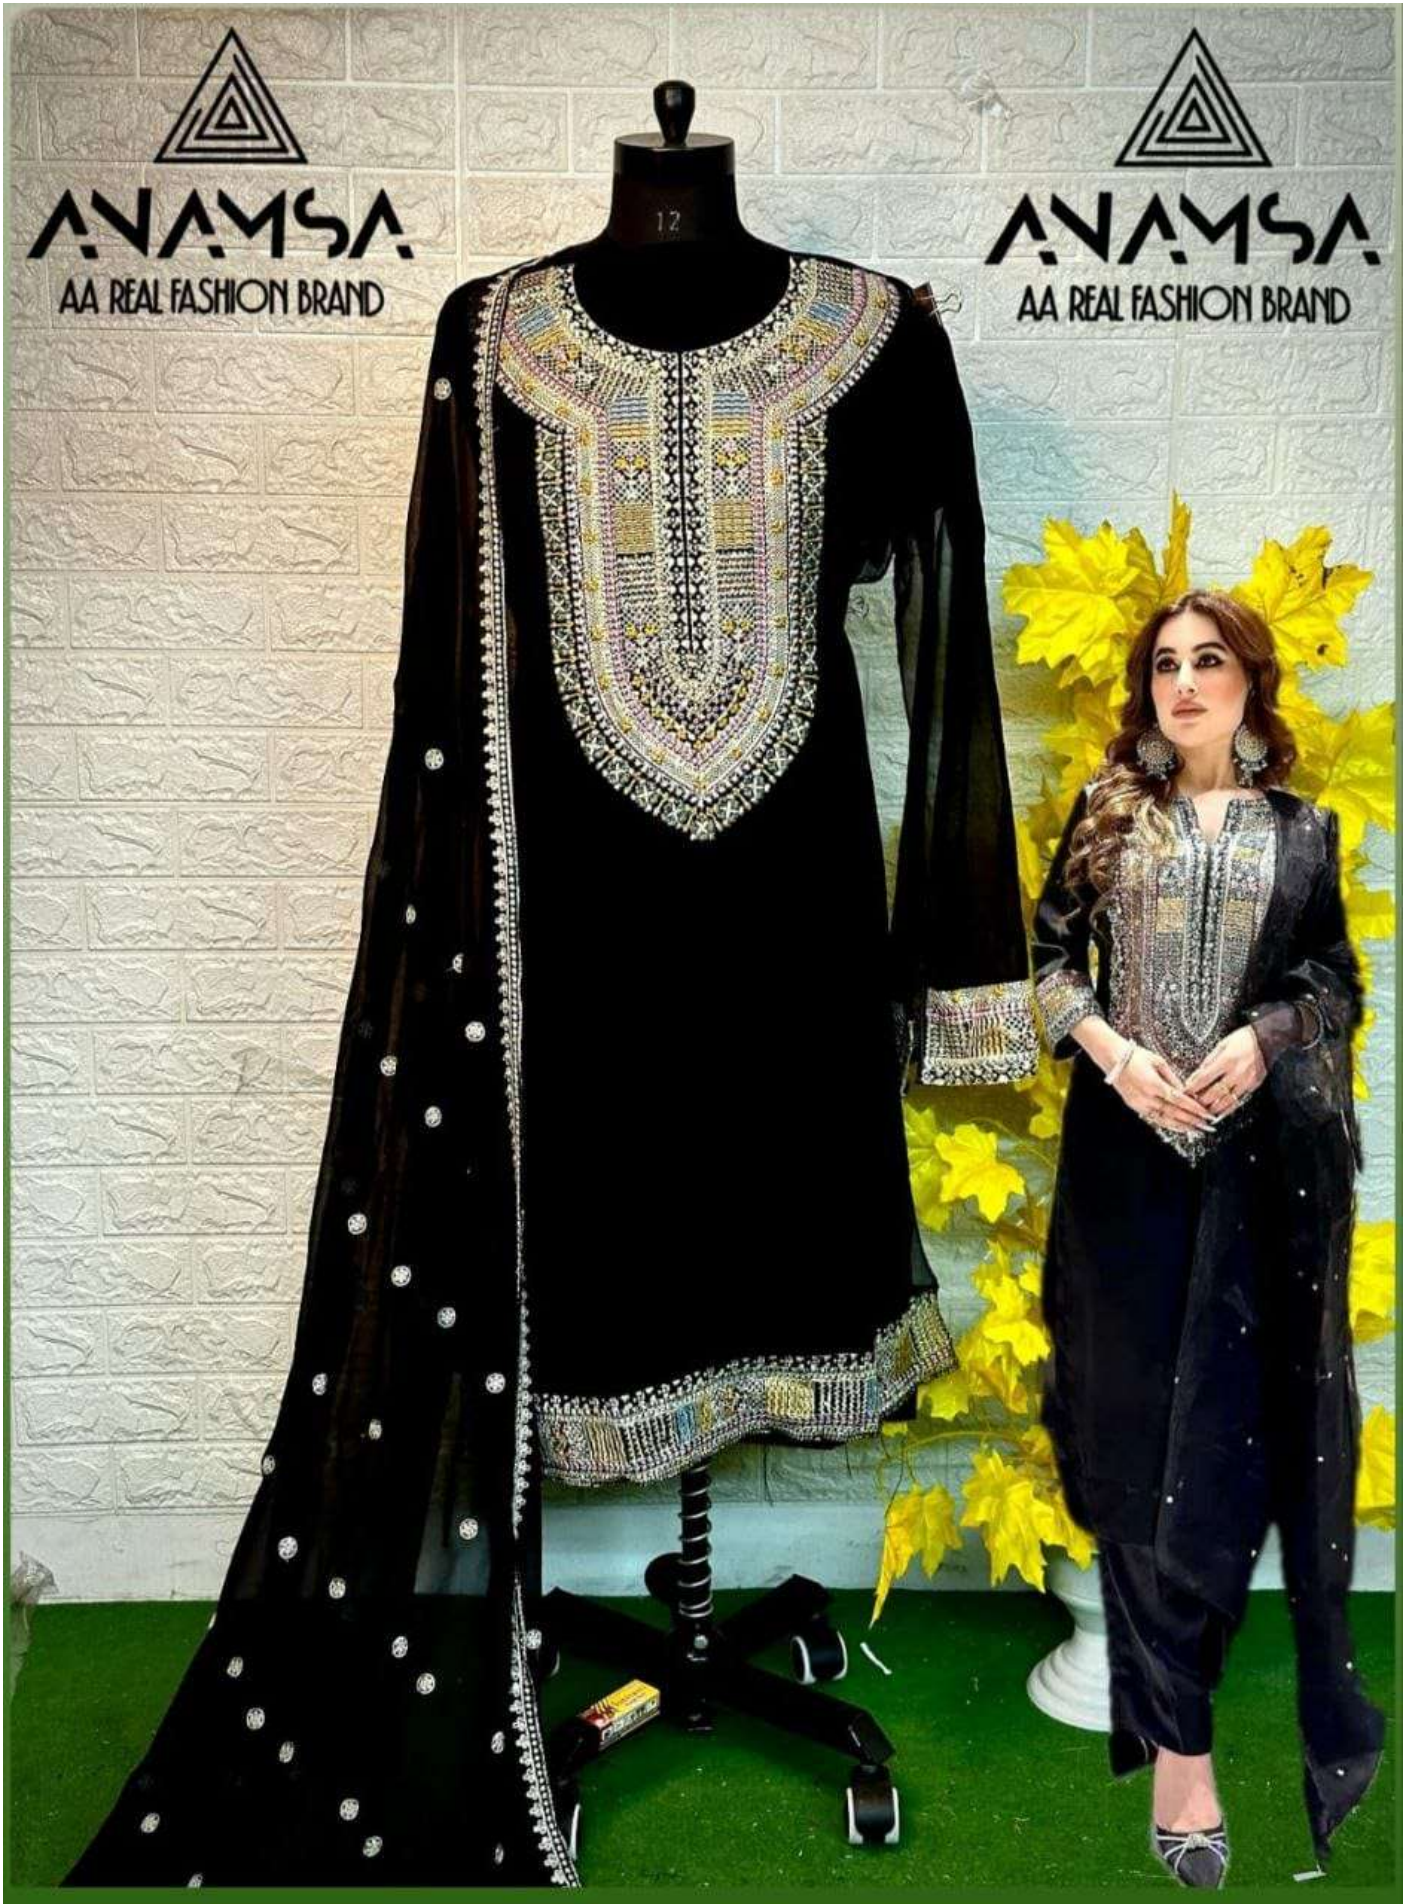

ANAMSA
AA REAL FASHION BRAND

ANAMSA
AA REAL FASHION BRAND