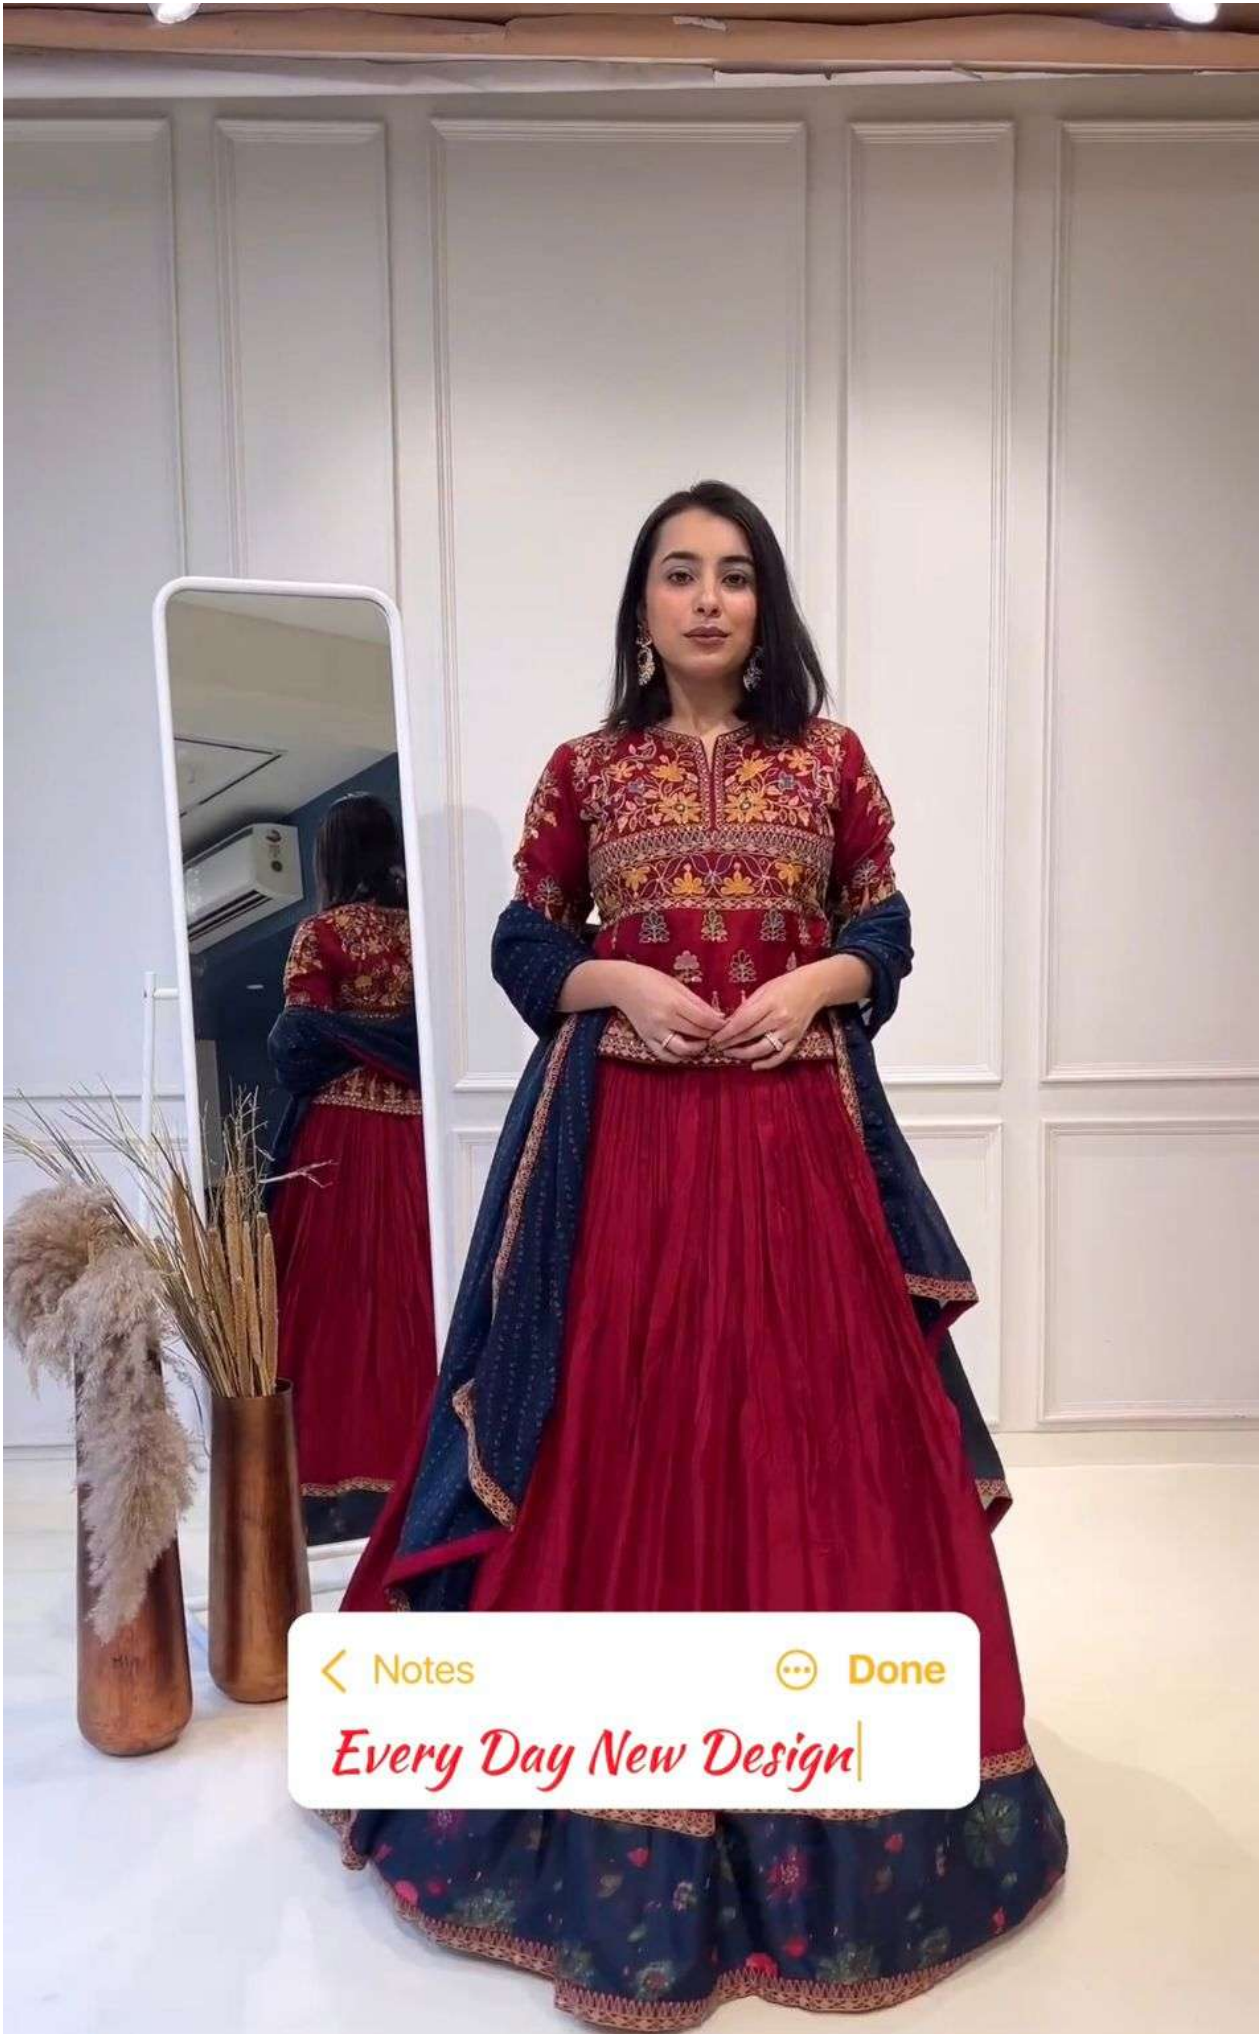

< Notes

⋮ Done

Every Day New Design

AD169

< Notes

⋮ Done

Every Day New Design

[< Notes](#) [Done](#)