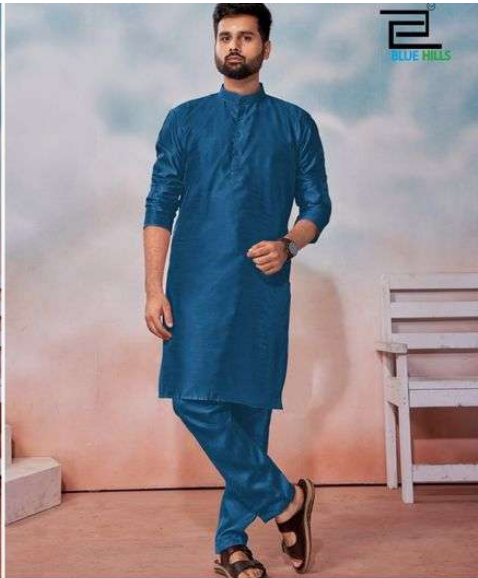

Photogrid

**Kurta + Polo Pant
Matching Collection**

Photogrid

Photogrid

Photoghd

PHOTOGRAPH

MEWAADI
SARDAR

Photogrid

Photograph

Photoghd

MEWAADI
SARDAR

Photogrid

Kurta + Polo Pant

		SIZE CHART	IN INCHES
SIZE NO	KURTA CHEST (WITH LOOSING)	KURTA LENGTH	SHOULDER
M	41"	39"	17.5"
L	43"	39"	18"
XL	46"	41"	19"
XXL	48"	41"	19.5"