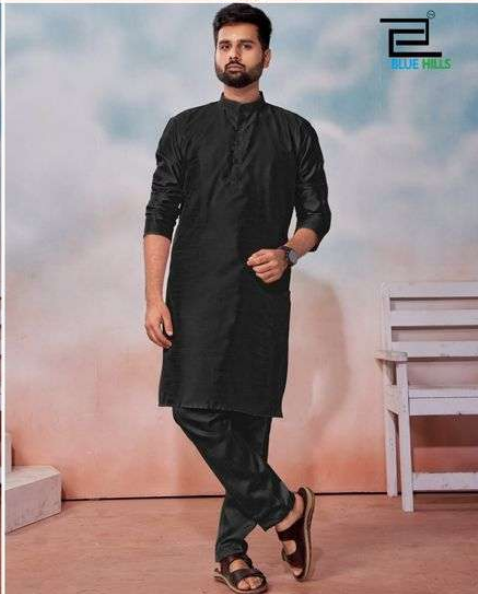

Photogrid

**Kurta + Polo Pant
Matching Collection**

Photogrid

Photogrid

Photoghd

PHOTOGRAPH

MEWAADI
SARDAR

Photogrid

Photograph

Photoghd

MEWAADI
SARDAR

Photogrid

Kurta + Polo Pant

		SIZE CHART	IN INCHES
SIZE NO	KURTA CHEST (WITH LOOSING)	KURTA LENGTH	SHOULDER
M	41"	39"	17.5"
L	43"	39"	18"
XL	46"	41"	19"
XXL	48"	41"	19.5"