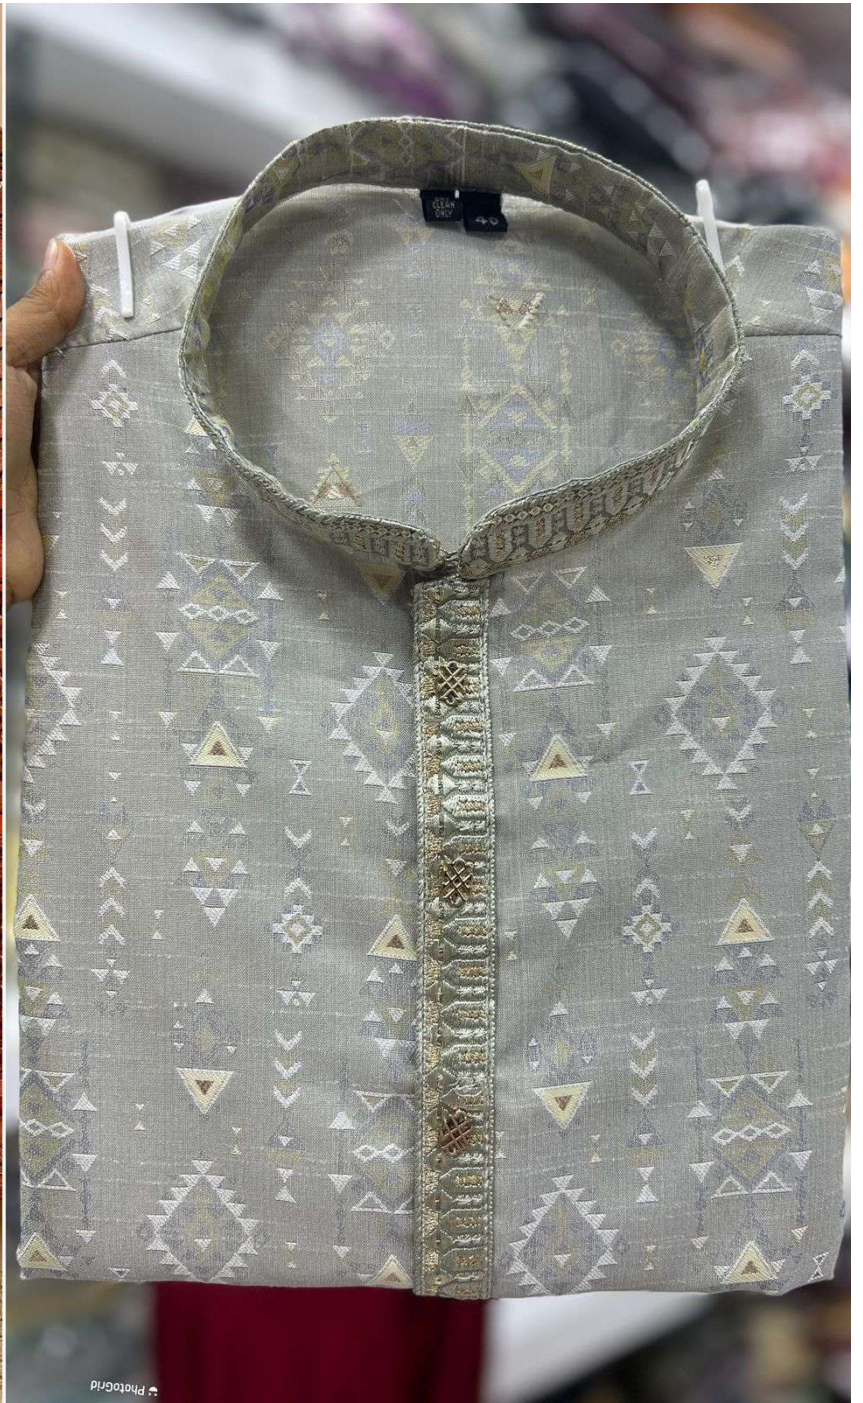

Photograph

Photocraft

Photograph

	SIZE CHART		IN INCHES
SIZE	CHEST	TOP LENGTH	SHOULDER
36	40	41	17.5
38	42	43	18
40	44	43	18.5
42	46	43	19
44	48	43	20
46	50	43	20.5