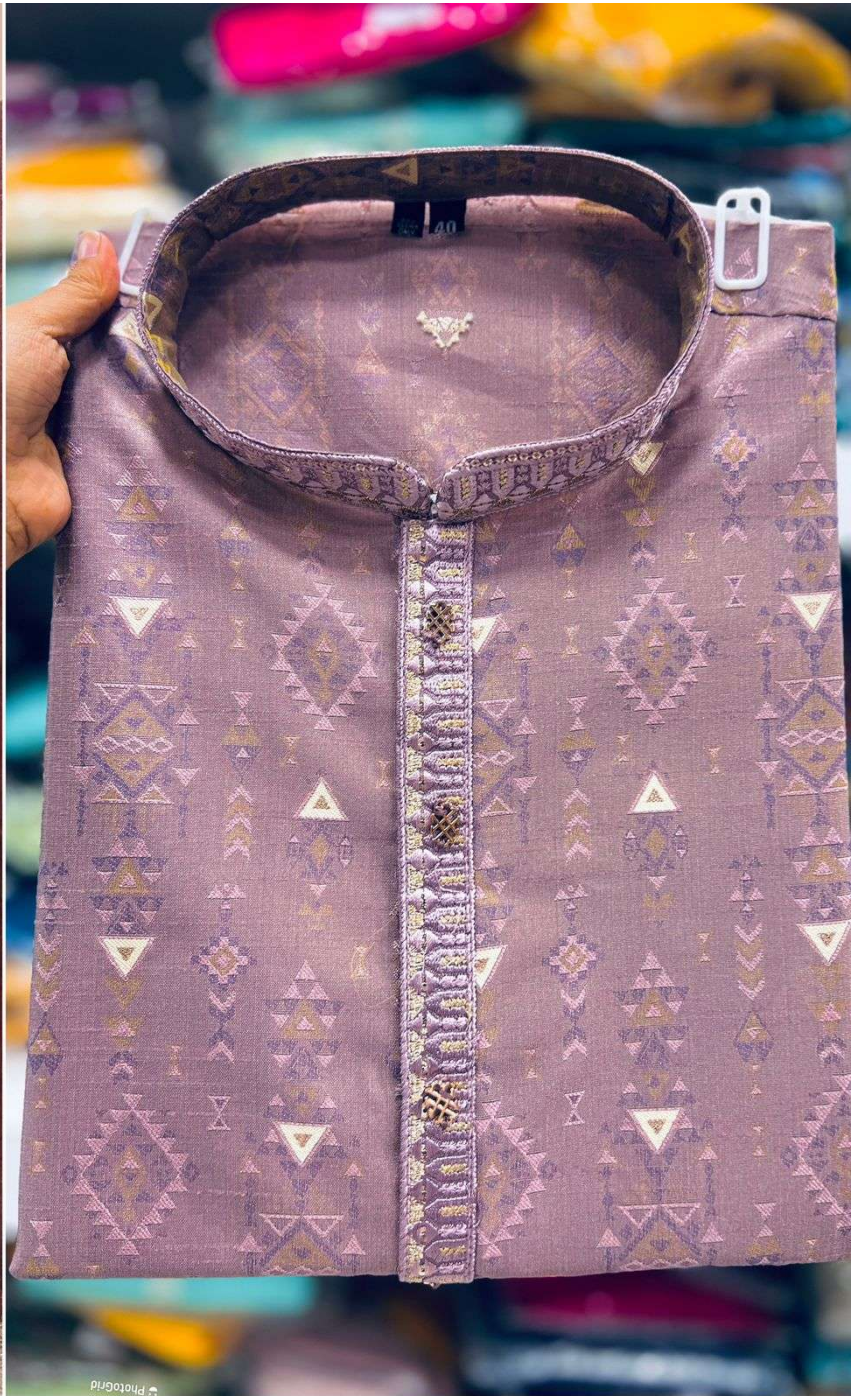

Photograph

Photocraft

Photograph

	SIZE CHART		IN INCHES
SIZE	CHEST	TOP LENGTH	SHOULDER
36	40	41	17.5
38	42	43	18
40	44	43	18.5
42	46	43	19
44	48	43	20
46	50	43	20.5