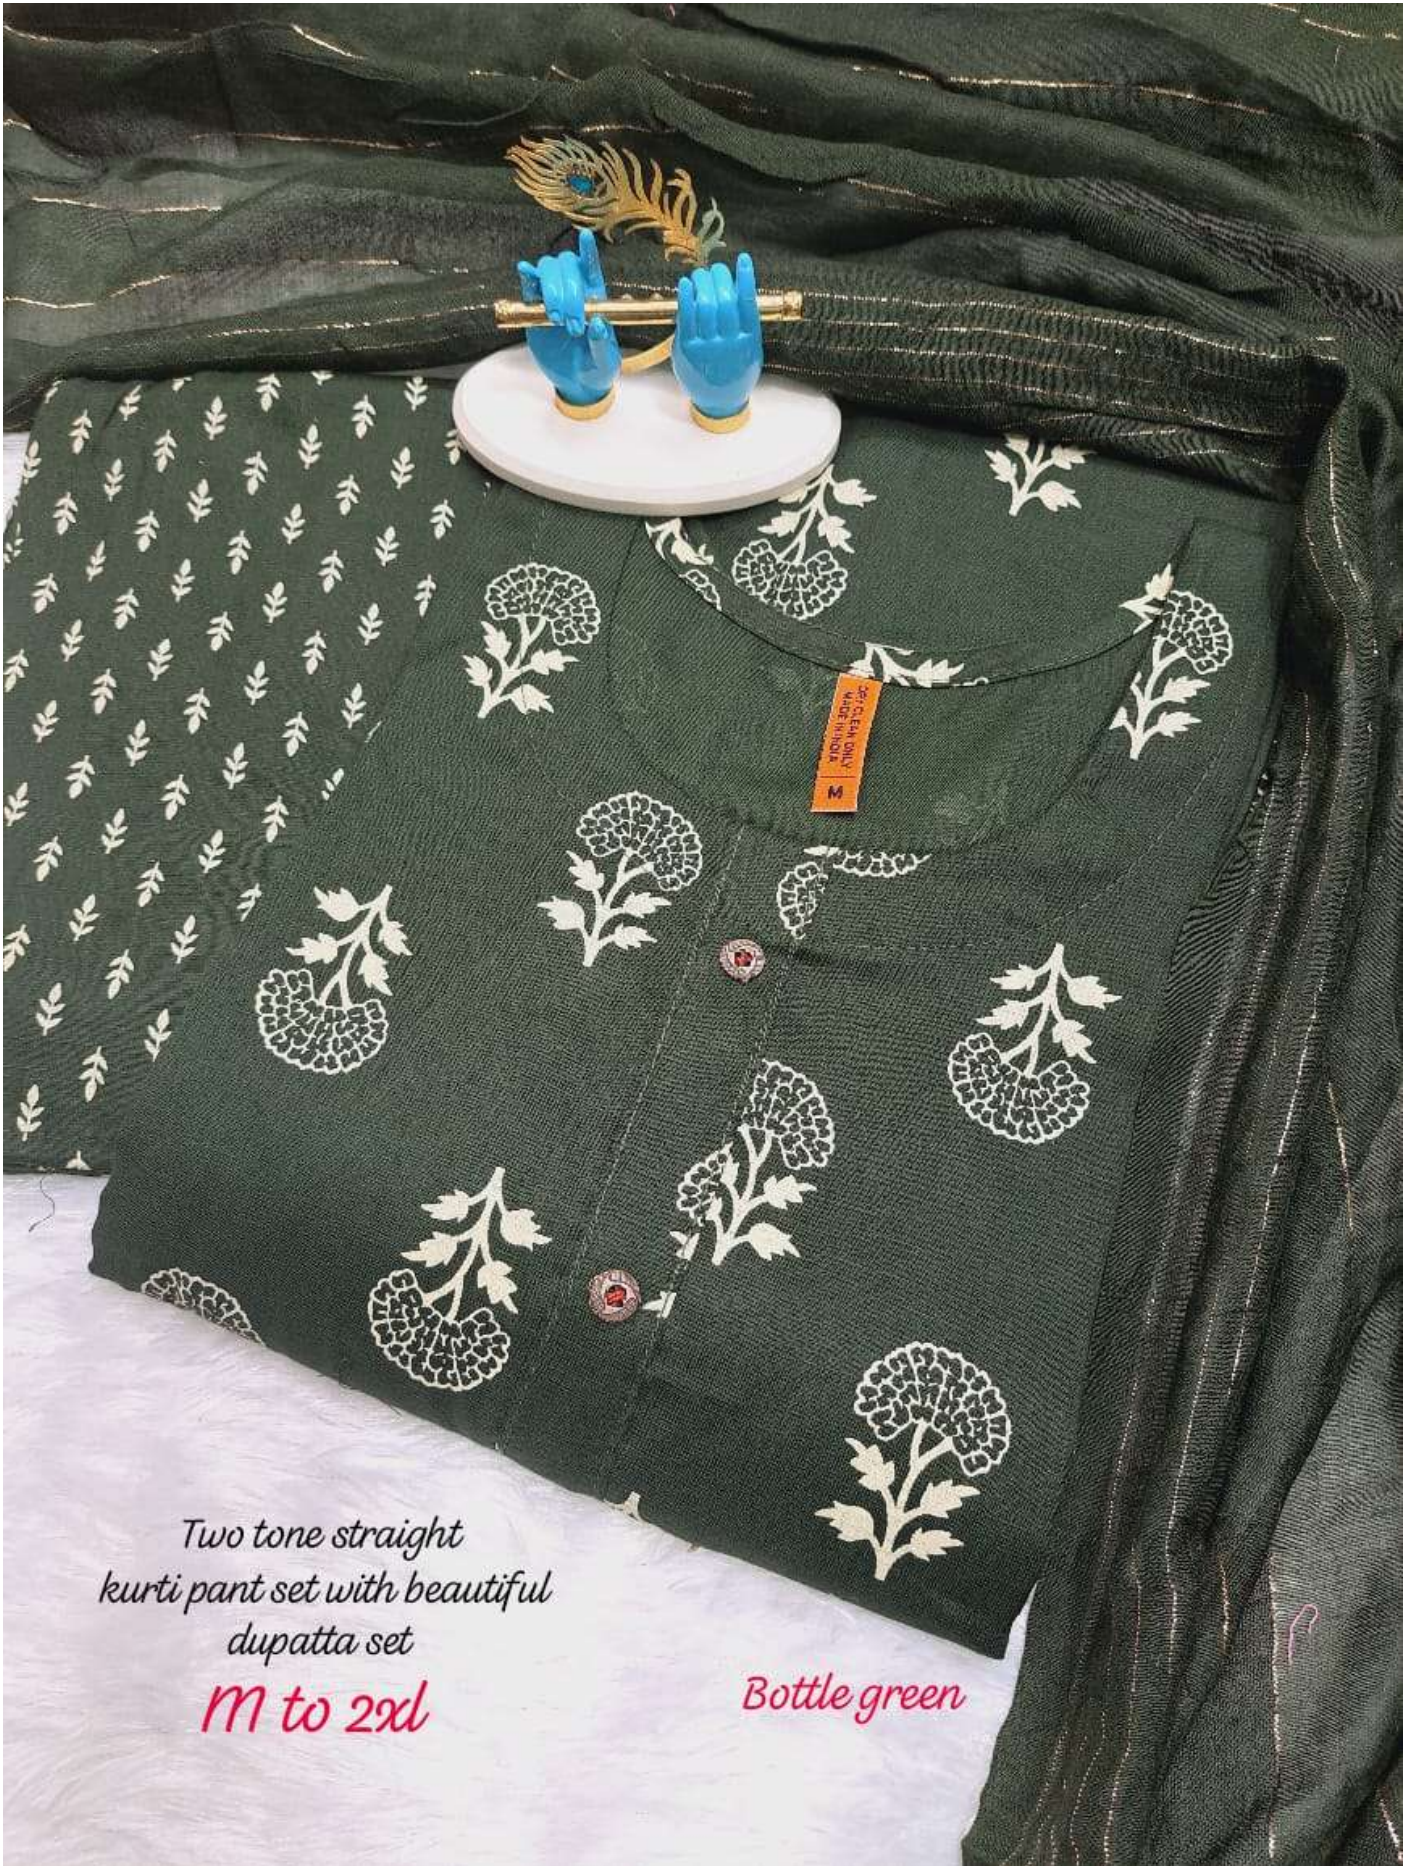

*Two tone straight
kurti pant set with beautiful
dupatta set
M to 2xl*

*Two tone straight
kurti pant set with beautiful
dupatta set
M to 2xl*

*Two tone straight
kurti pant set with beautiful
dupatta set
M to 2xl*

Two tone straight
kurti pant set with beautiful
dupatta set
M to 2xl

Bottle green

*Two tone straight
kurti pant set with beautiful
dupatta set*

M to 2xl

Wine

*Two tone straight
kurti pant set with beautiful
dupatta set
M to 2xl*

Black