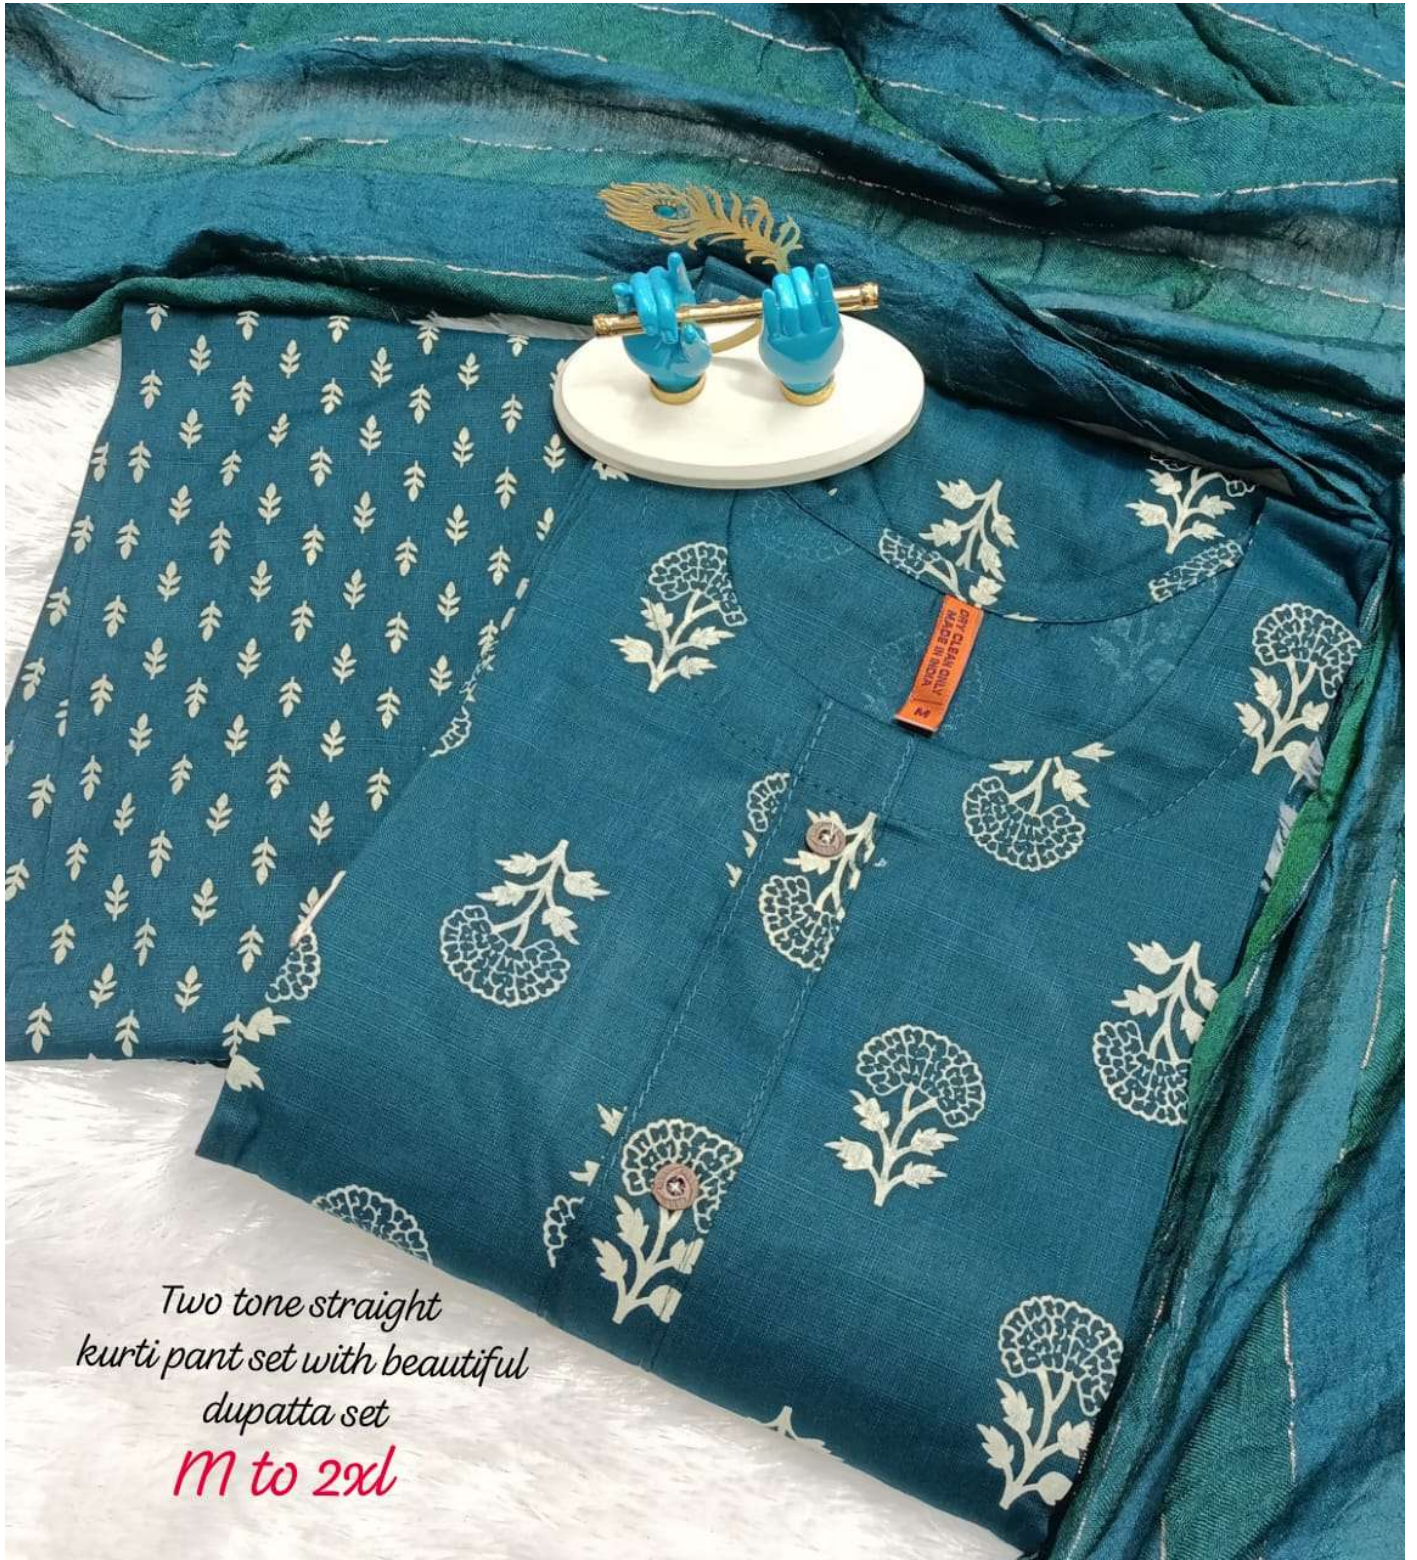

*Two tone straight
kurti pant set with beautiful
dupatta set
M to 2xl*

*Two tone straight
kurti pant set with beautiful
dupatta set
M to 2xl*

*Two tone straight
kurti pant set with beautiful
dupatta set
M to 2xl*

Two tone straight
kurti pant set with beautiful
dupatta set
M to 2xl

Bottle green

*Two tone straight
kurti pant set with beautiful
dupatta set*

M to 2xl

Wine

*Two tone straight
kurti pant set with beautiful
dupatta set
M to 2xl*

Black