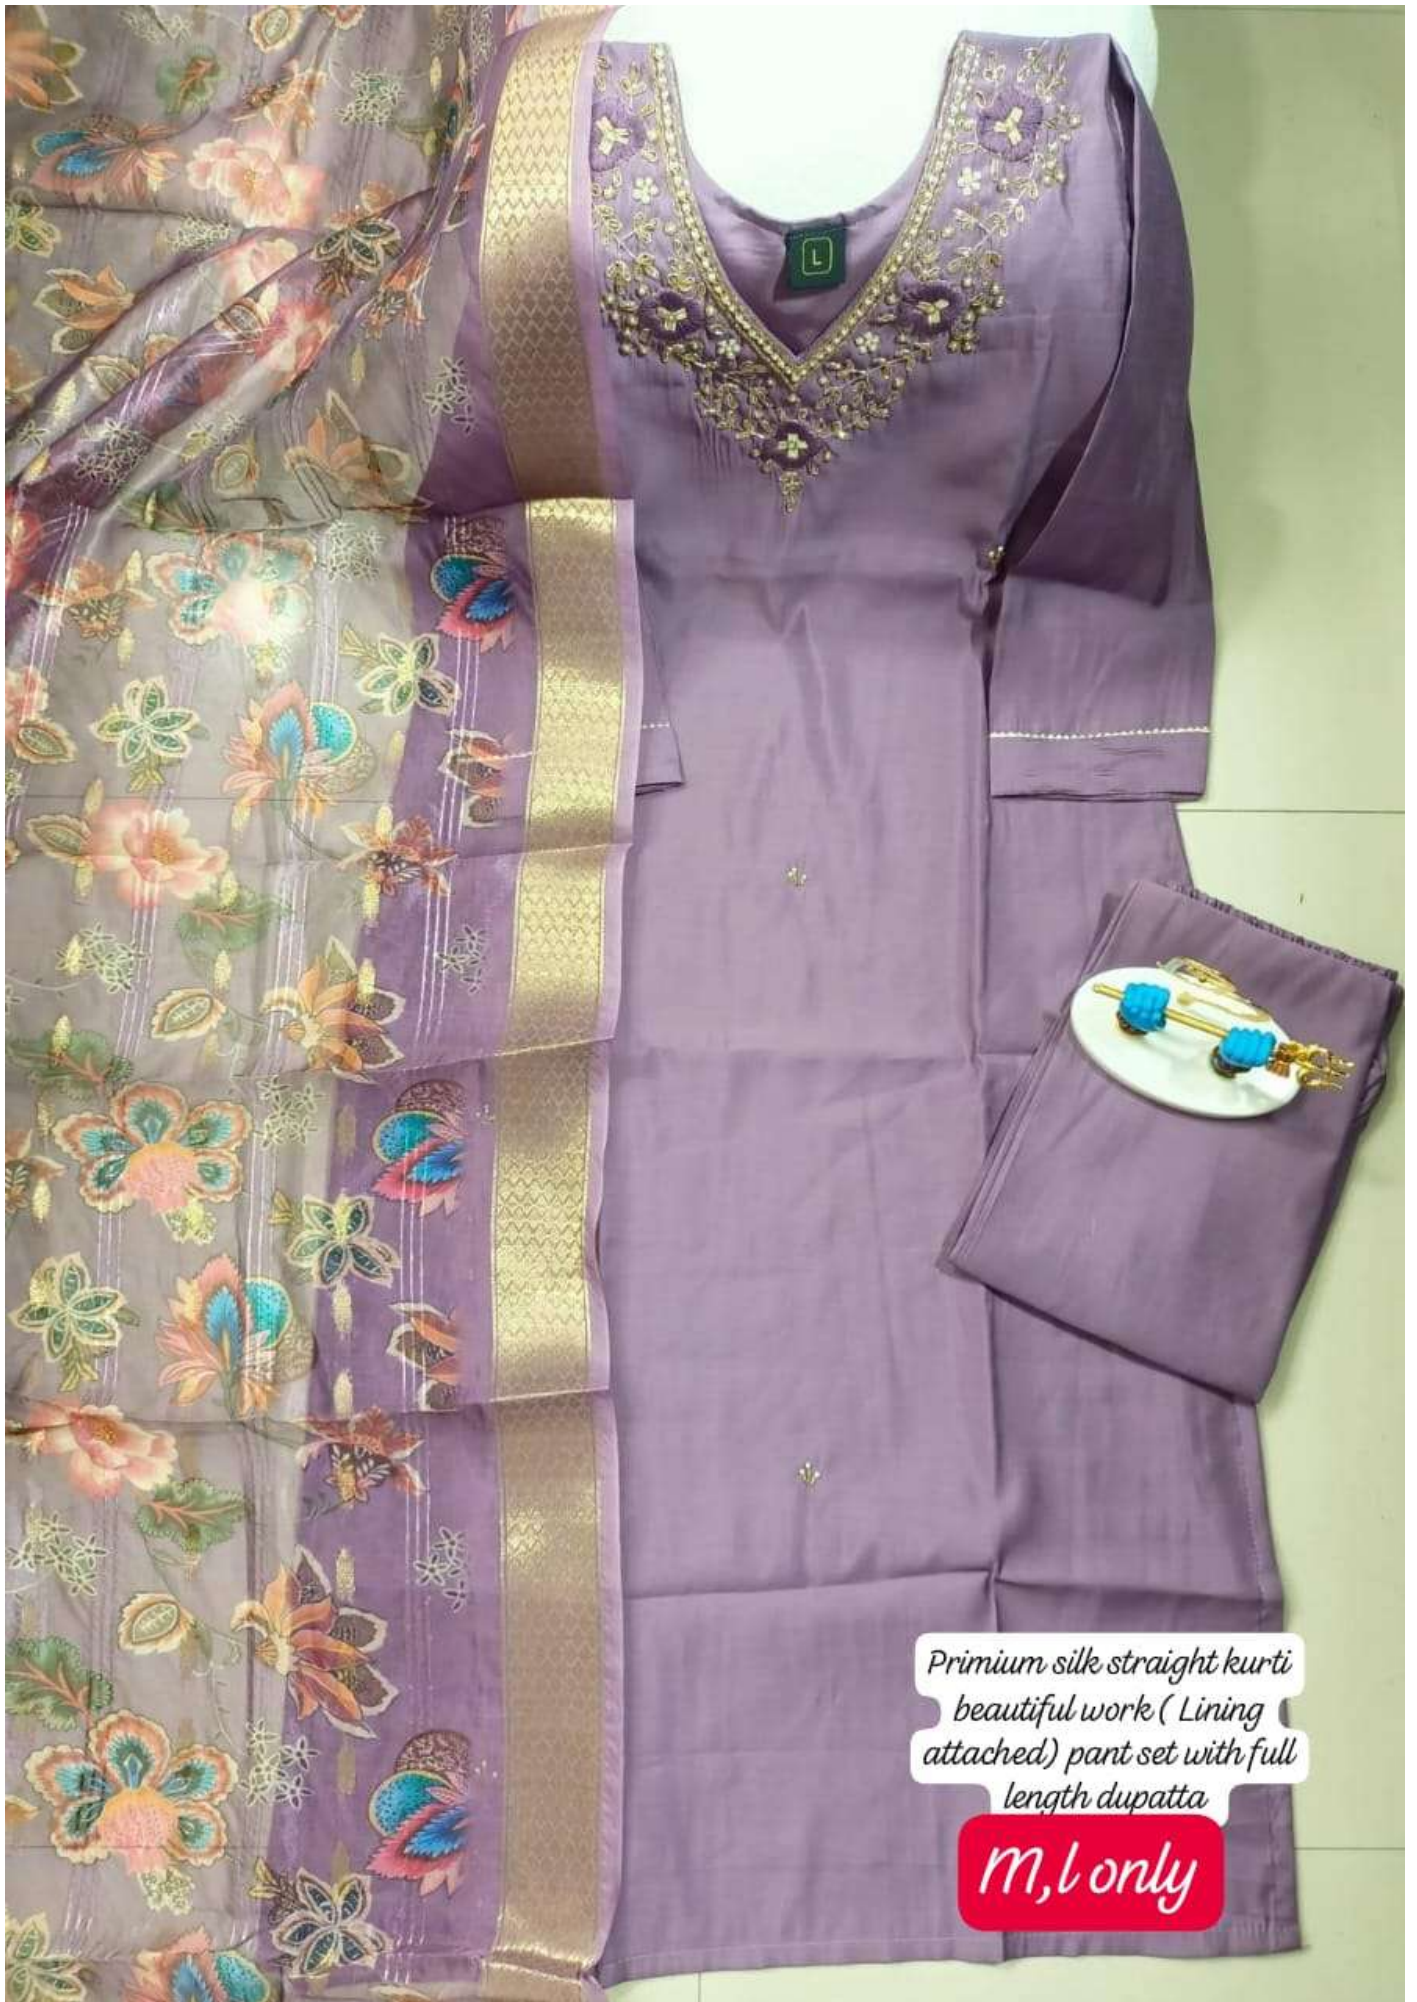

*Primium silk straight kurti  
(Lining attached) pant set  
with beautiful full length  
dupatta*

*M, L only*

*Primium silk straight kurti  
(Lining attached) pant set  
with beautiful full length  
dupatta*

*M, L only*

*Primium silk straight kurti  
beautiful work ( Lining  
attached) pant set with full  
length dupatta*

*M, l, xl, xxxl*

*Premium silk straight kurti  
pant set with beautiful  
dupatta*

*M to 2xl*

*Primum silk straight kurti  
(Lining attached) pant set with  
beautiful full length dupatta*

*m only*

*Prmium silk straight kurti  
pant set with beautiful full  
length dupatta  
M to 2xl*

*Prmium silk straight kurti  
pant set with beautiful full  
length dupatta*

*M to 2xl*

*Primum silk straight kurti  
pant set with full length  
dupatta*

*M, L only*

*Primum silk straight kurti  
beautiful work ( Lining  
attached) pant set with full  
length dupatta*

*M, L only*