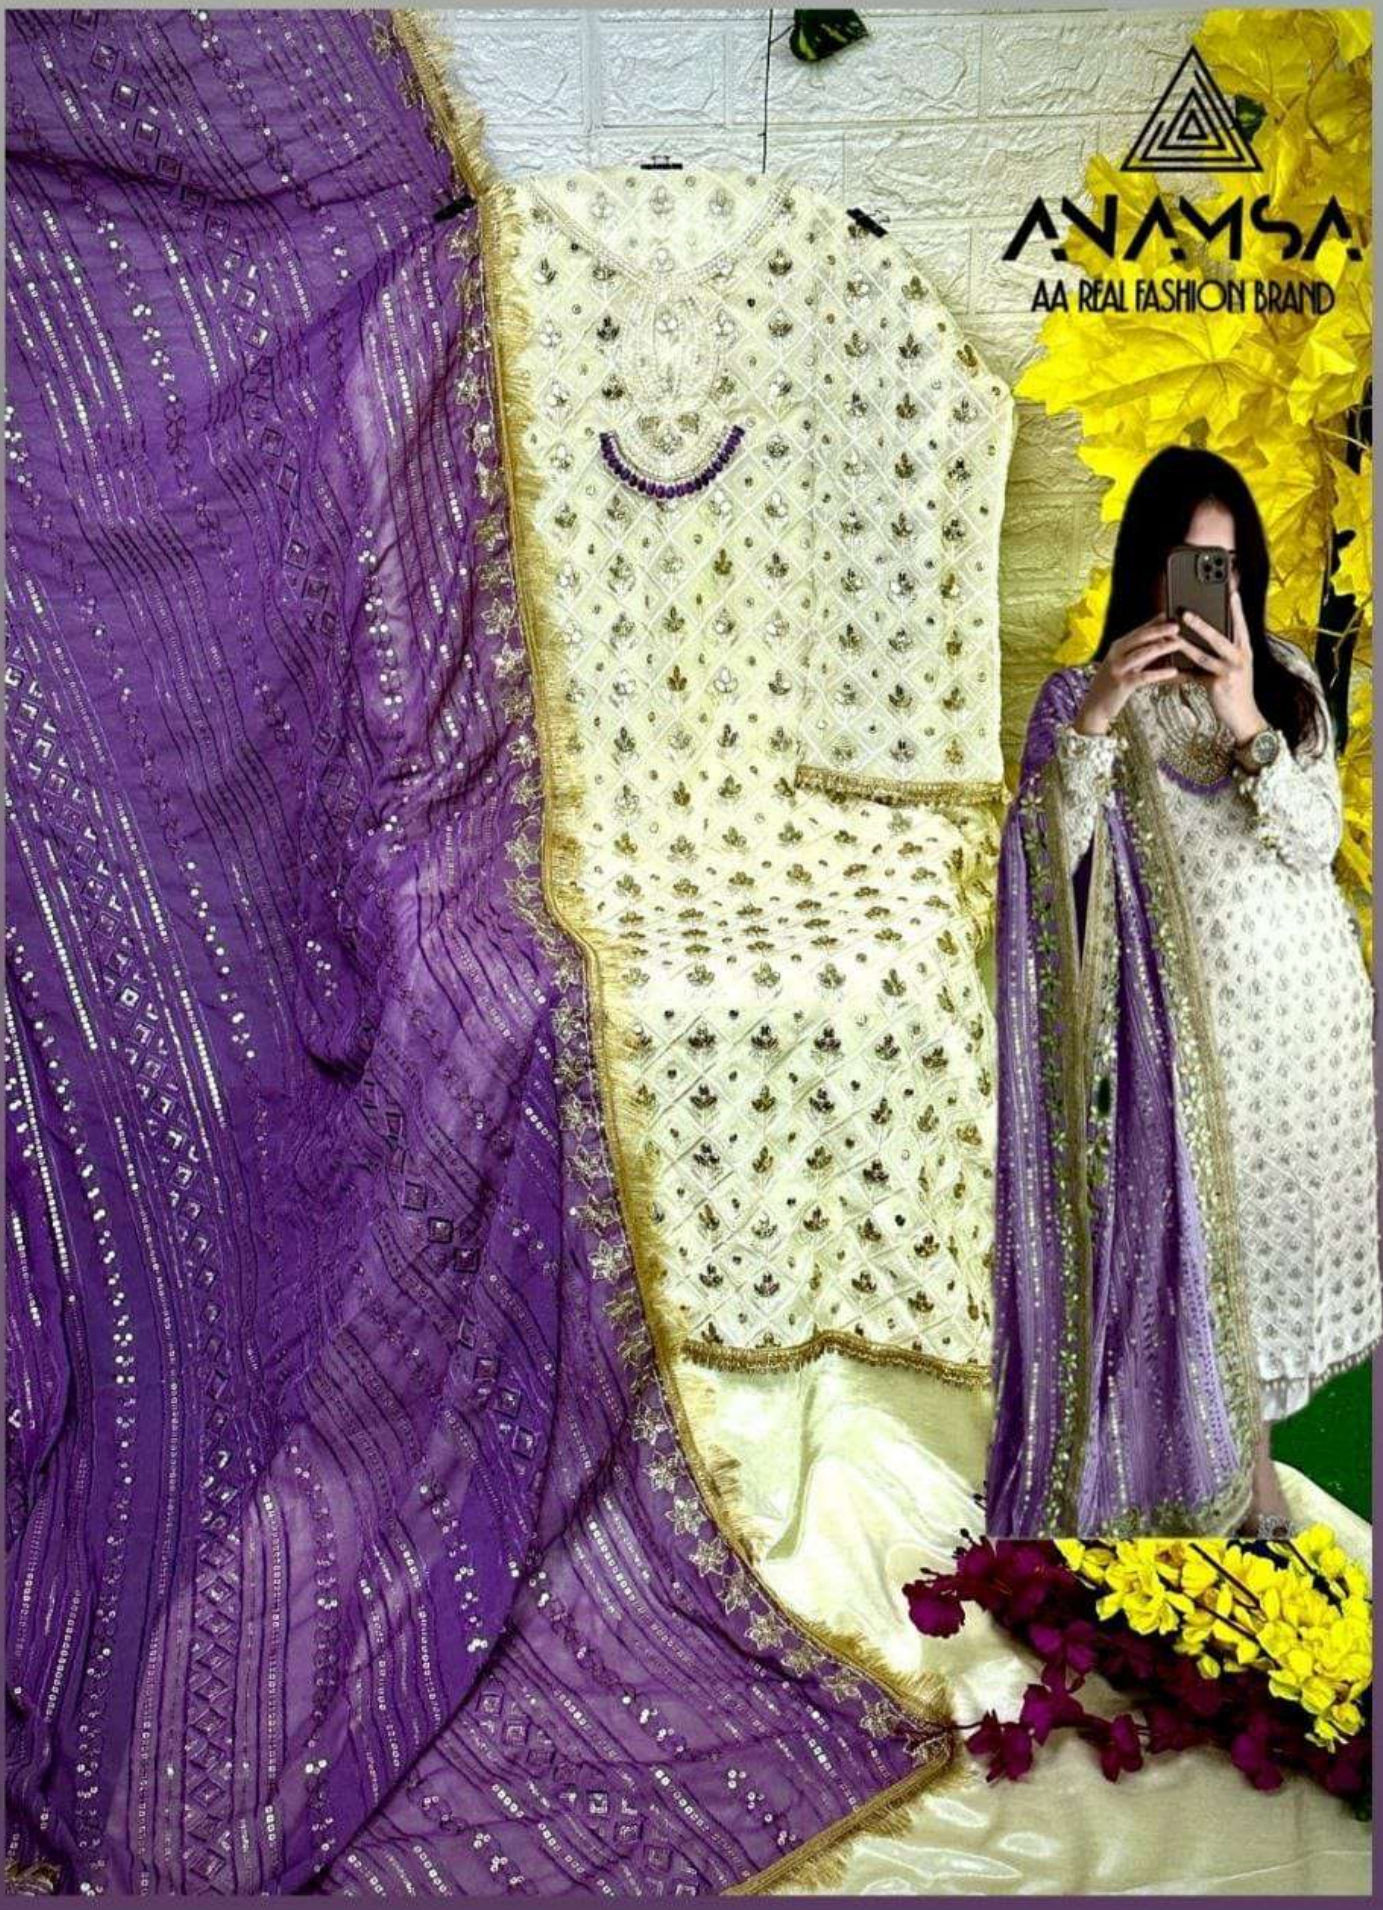

ANAMSA
AA REAL FASHION BRAND