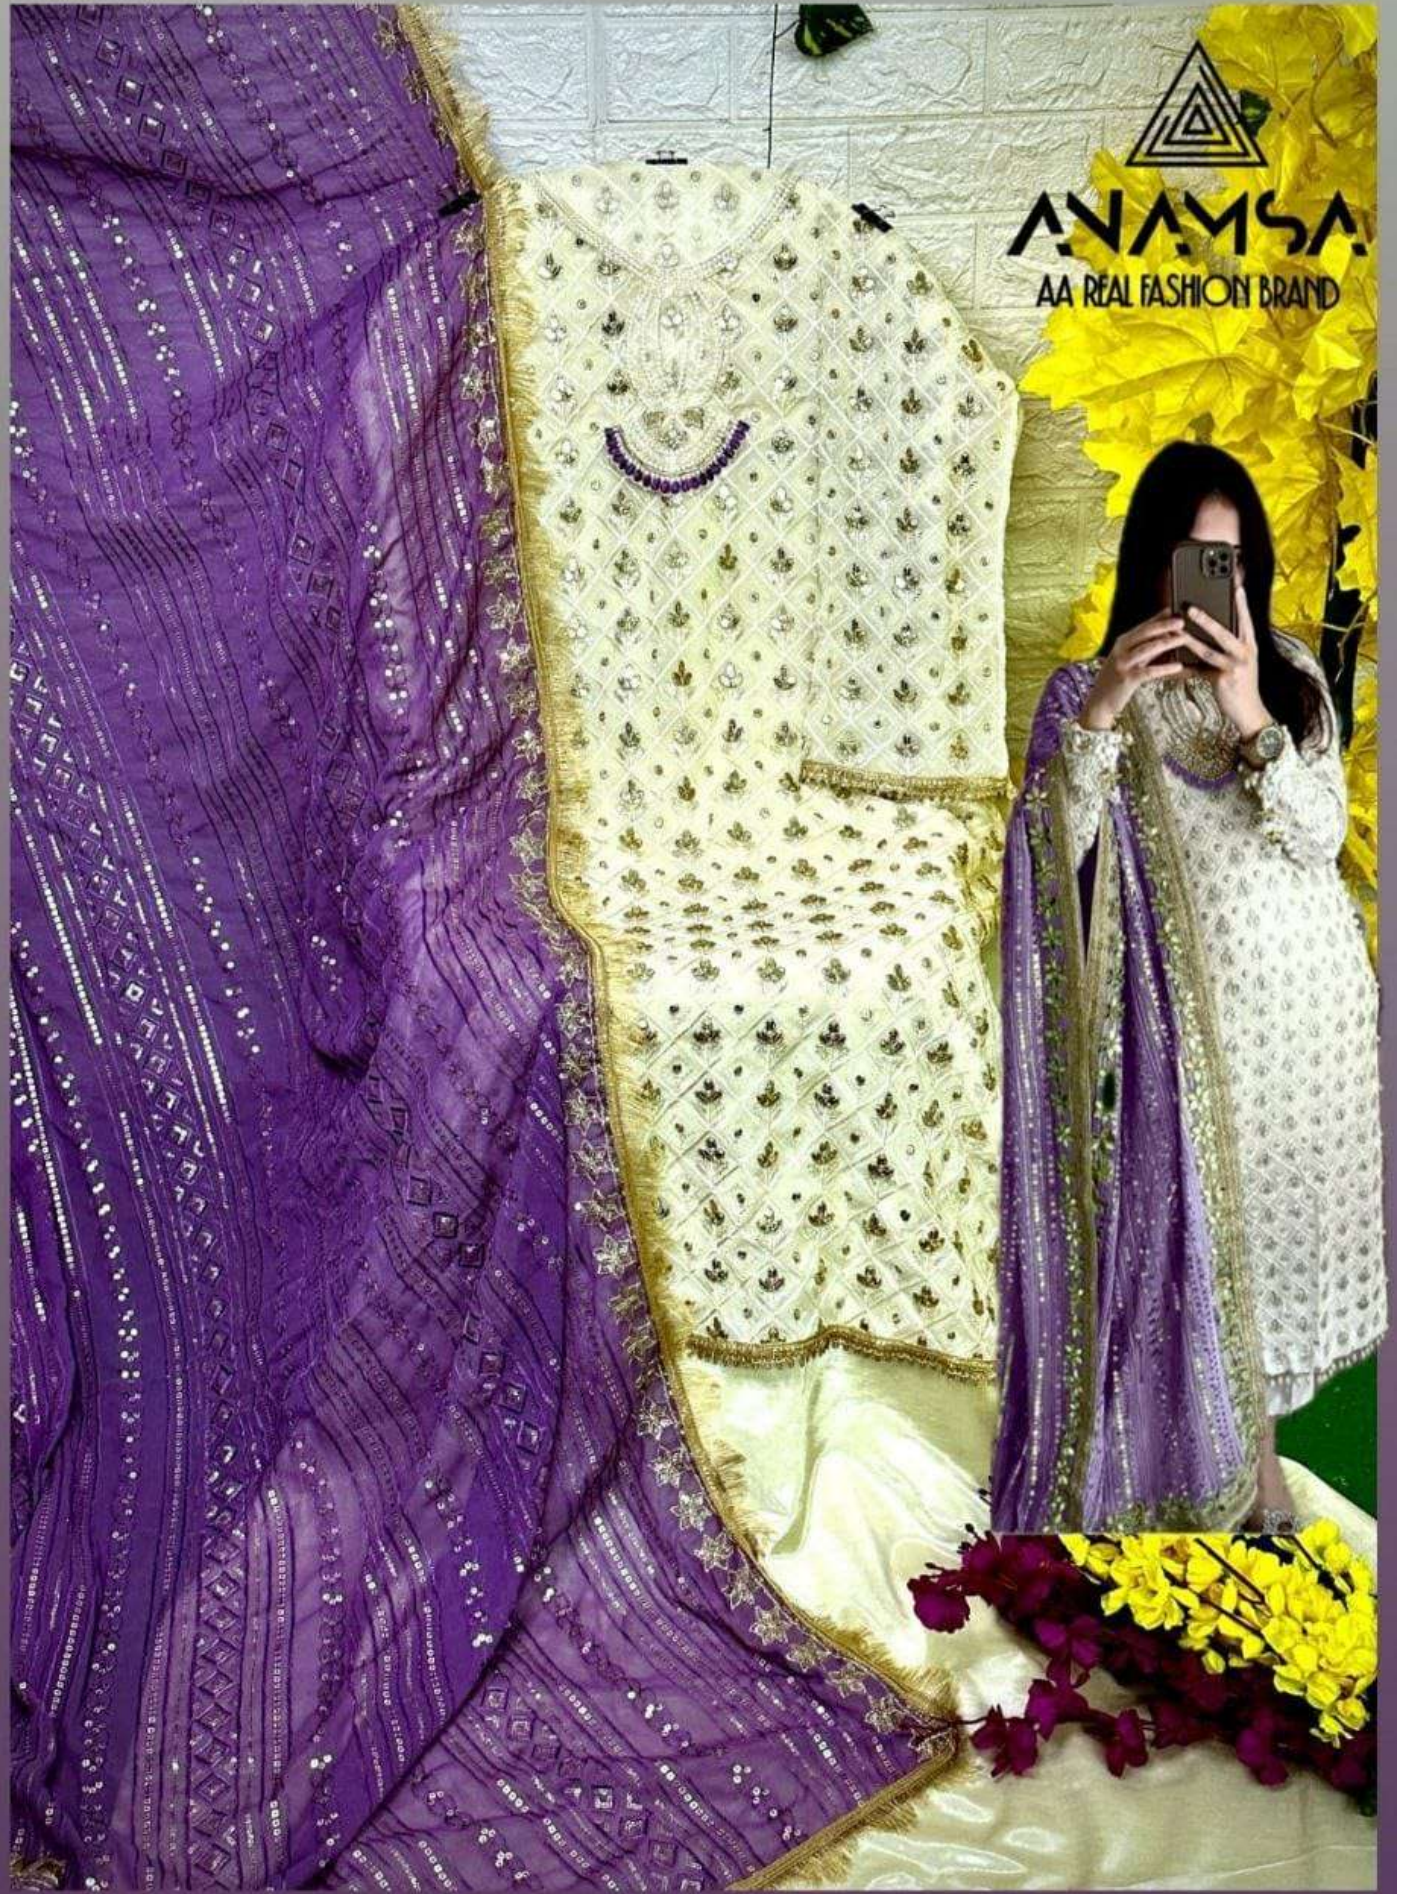

ANAMSA
AA REAL FASHION BRAND