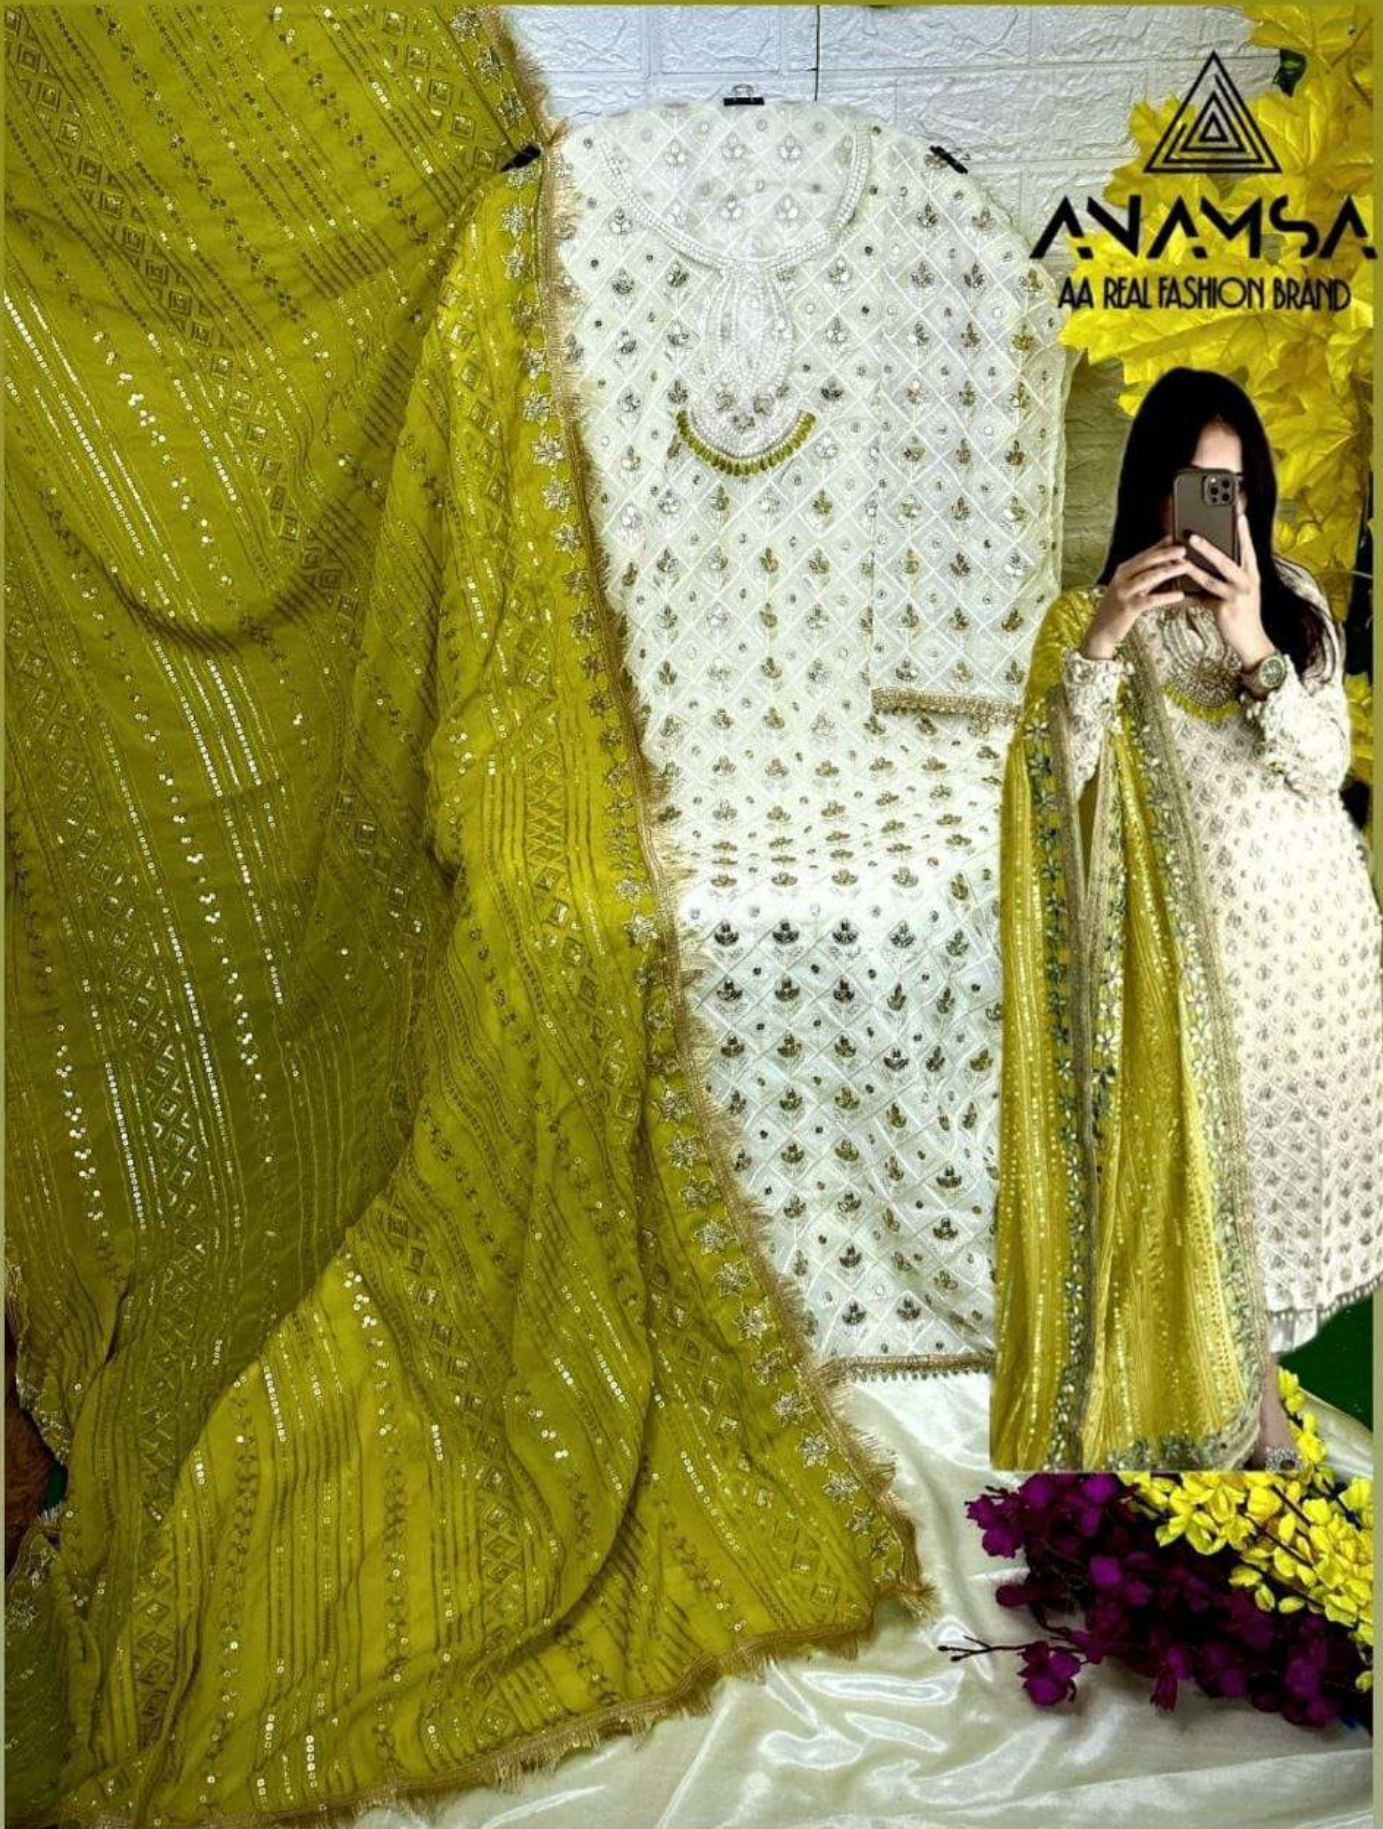

ANAMSA
AA REAL FASHION BRAND