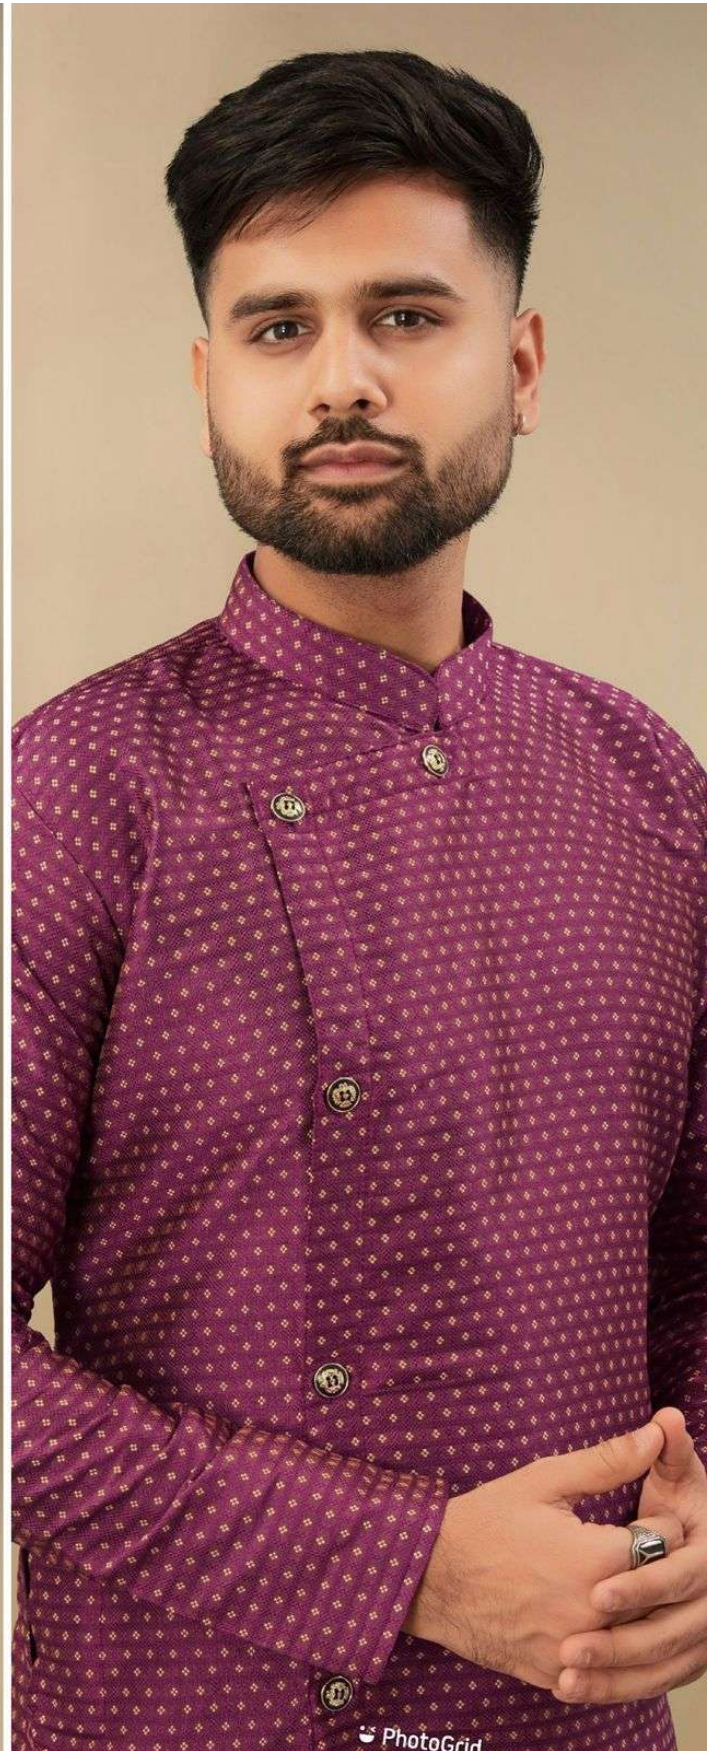

1001

1002

1003

1004

1005

1006

1007

		SIZE CHART	IN INCHES
SIZE NO	KURTA CHEST (WITH LOOSING)	KURTA LENGTH	SHOULDER
M	41"	39"	17.5"
L	43"	39"	18"
XL	46"	41"	19"
XXL	48"	41"	19.5"