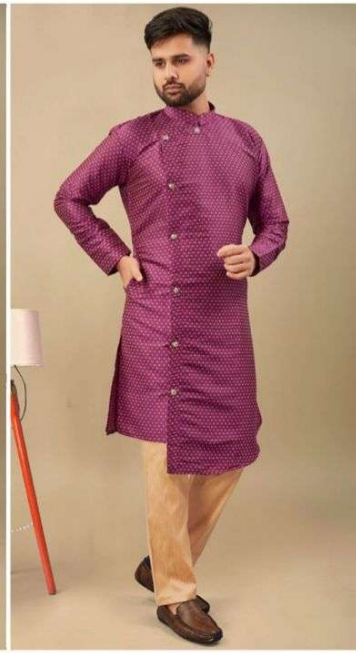

1001

1002

1003

1004

1005

1006

1007

		SIZE CHART	IN INCHES
SIZE NO	KURTA CHEST (WITH LOOSING)	KURTA LENGTH	SHOULDER
M	41"	39"	17.5"
L	43"	39"	18"
XL	46"	41"	19"
XXL	48"	41"	19.5"