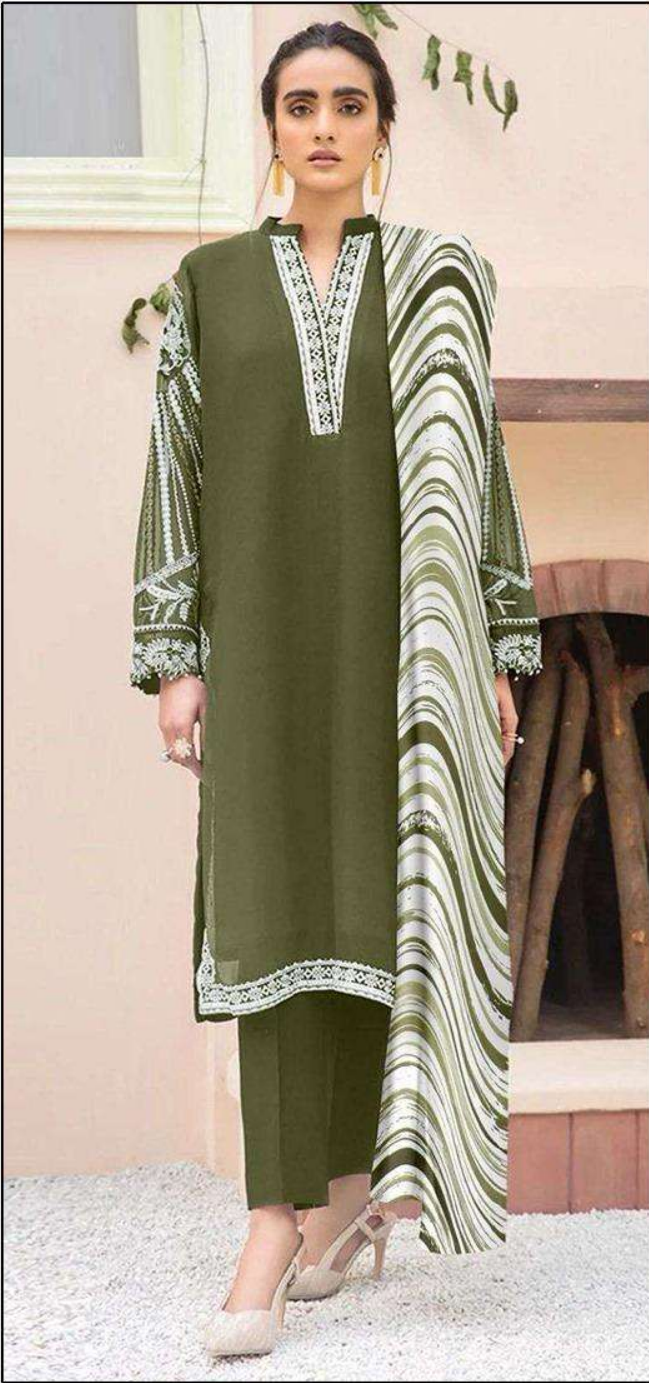

HF-36 B

HOOR TEX

CARE INSTRUCTIONS

DRY CLEAN RECOMMENDED
DO NOT USE ANY TYPE OF BLEACH OR STAIN REMOVING CHEMICALS
DO NOT OVER EXPOSE DAMP FABRIC TO STRONG SUNLIGHT
IRON AT MODERATE TEMPERATURE