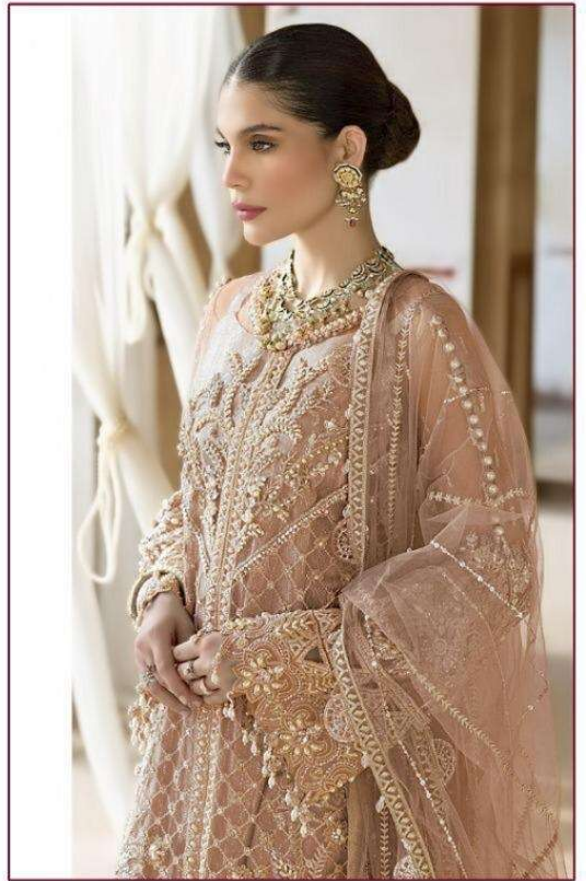

GOLD - 57000

Heavy Emb
Handwork Front

Emb Sleeves

Emb Net
Dupatta

Emb Handwork
Sleeves

GOLD - 57000