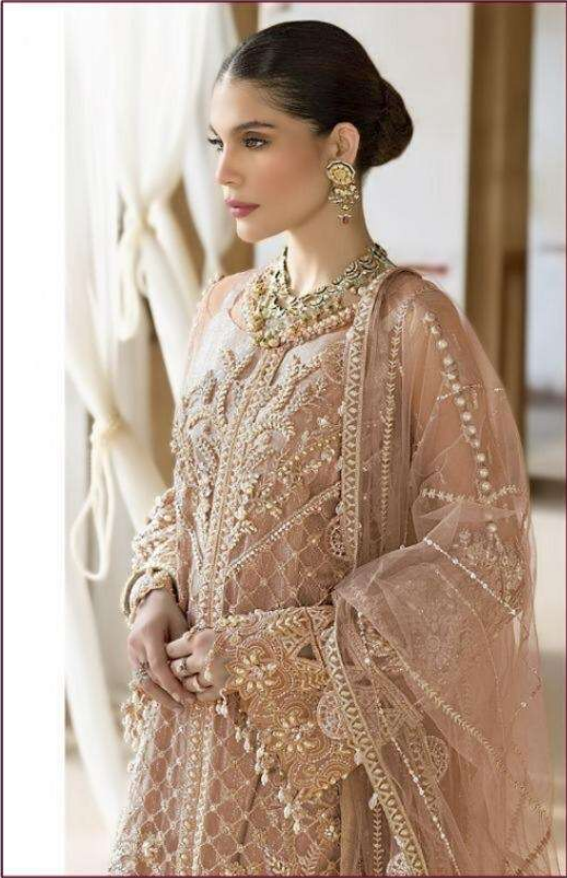

GOLD - 57000

Heavy Emb
Handwork Front

Emb Sleeves

Emb Net
Dupatta

Emb Handwork
Sleeves

GOLD - 57000