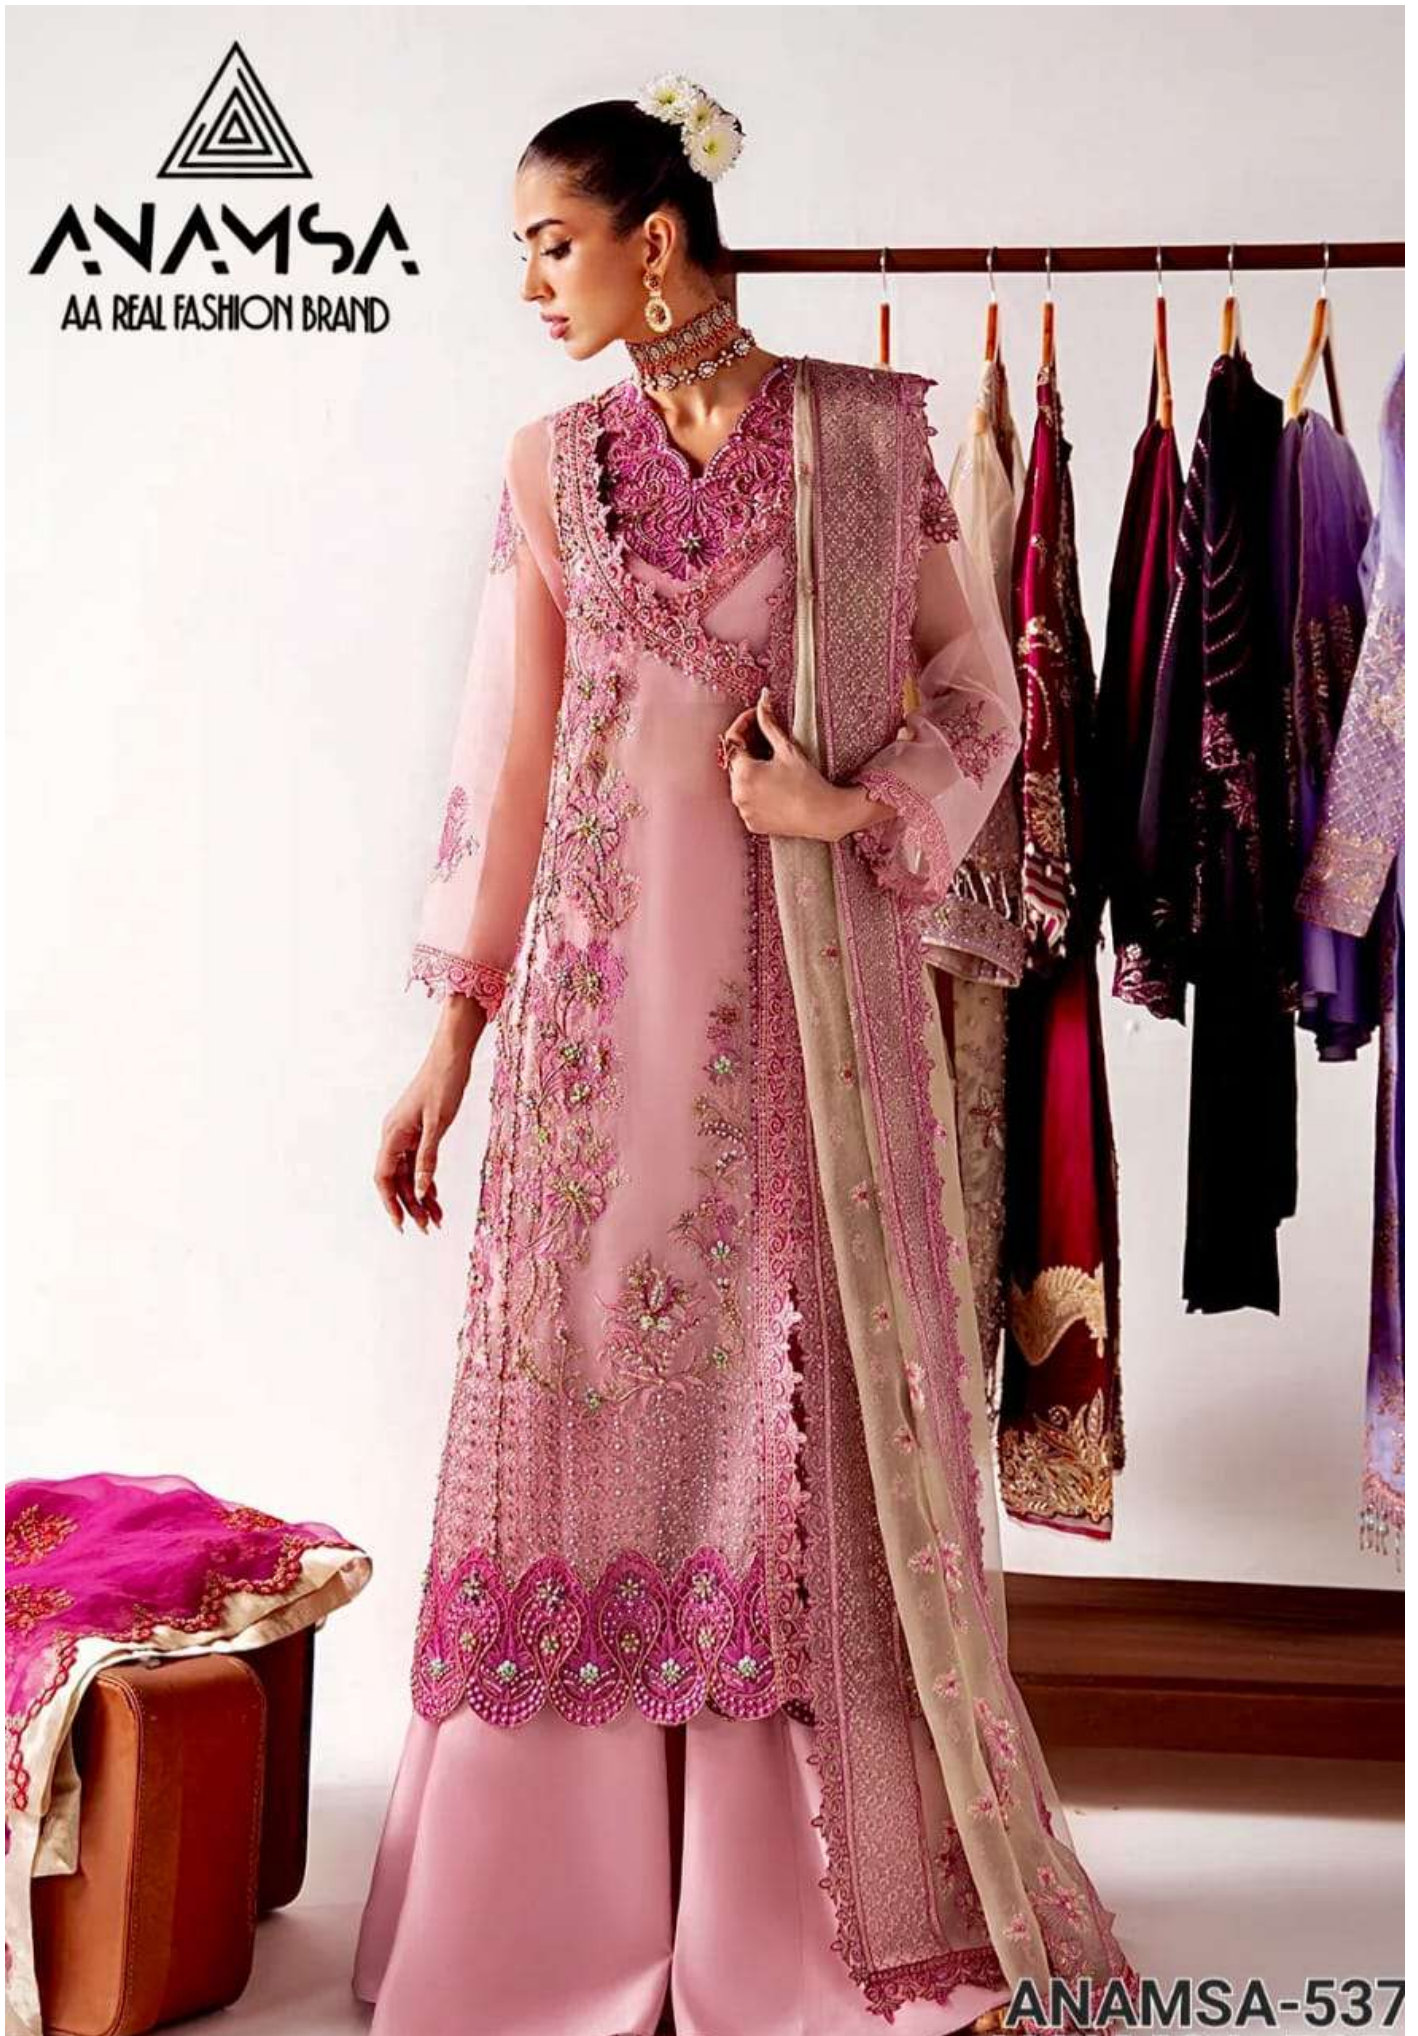

ANAMSA
AA REAL FASHION BRAND

ANAMSA-537