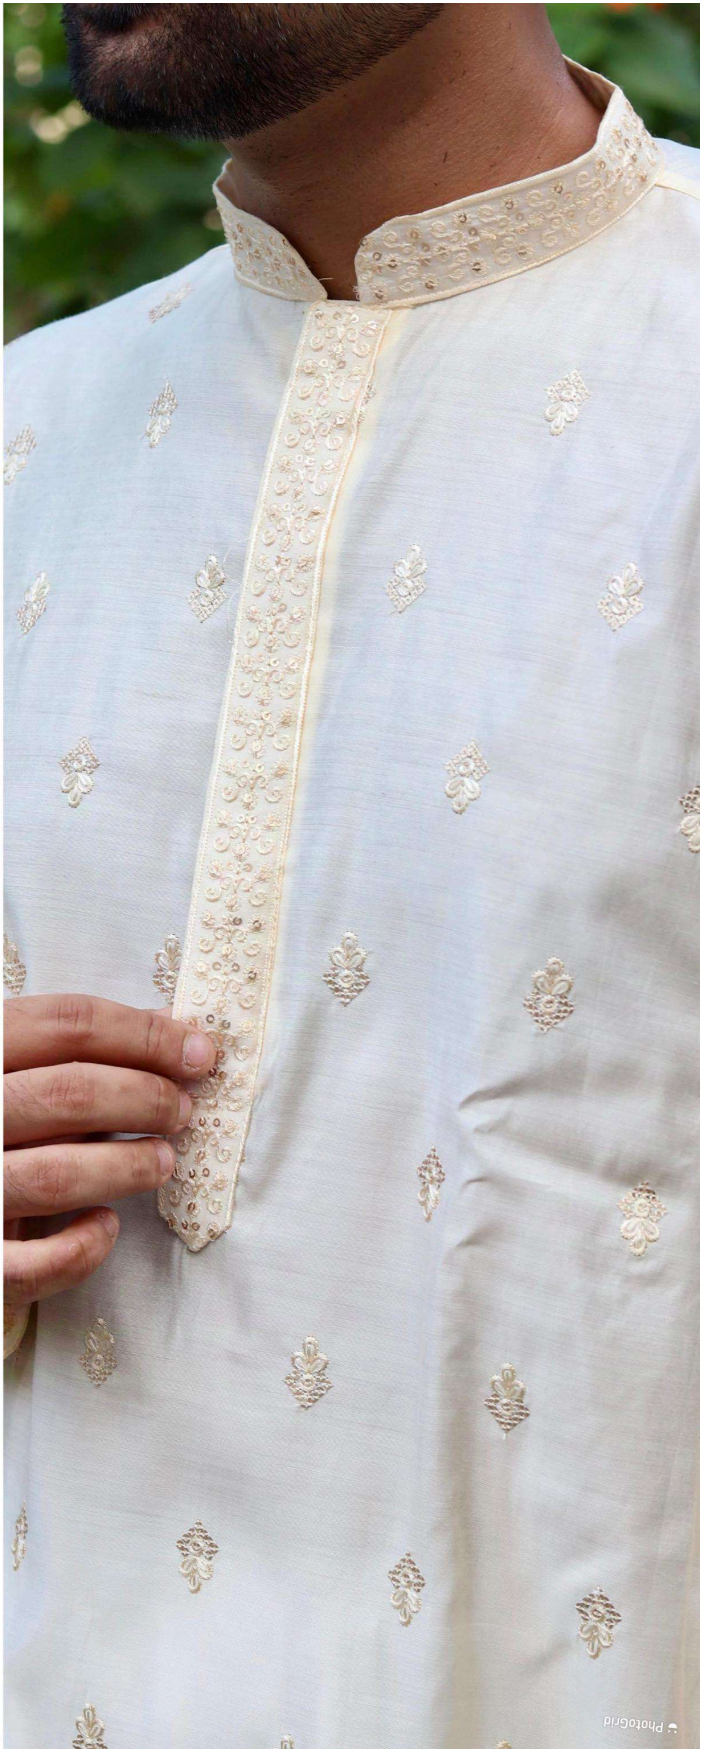

Pastel Peach

MEWAADI
SARDAR

PhotoDroid

Riwaaz

***Mens Premium
Ethnic Collection***

Rose Gold

Rama

MEWAADI
SARDAR

Photogrind

Lilac

© PhotoGrid

Pastel Peach

MEWAADI
SARDAR

PhotoDroid

Lilac

Rama

Pastel Peach

MEWAADI
SARDAR

Cream

Rose Gold

		SIZE CHART	IN INCHES
SIZE NO	KURTA CHEST (WITH LOOSING)	KURTA LENGTH	SHOULDER
M	42"	39"	17.5"
L	44"	39"	18"
XL	46"	41"	19"
XXL	48"	41"	19.5"