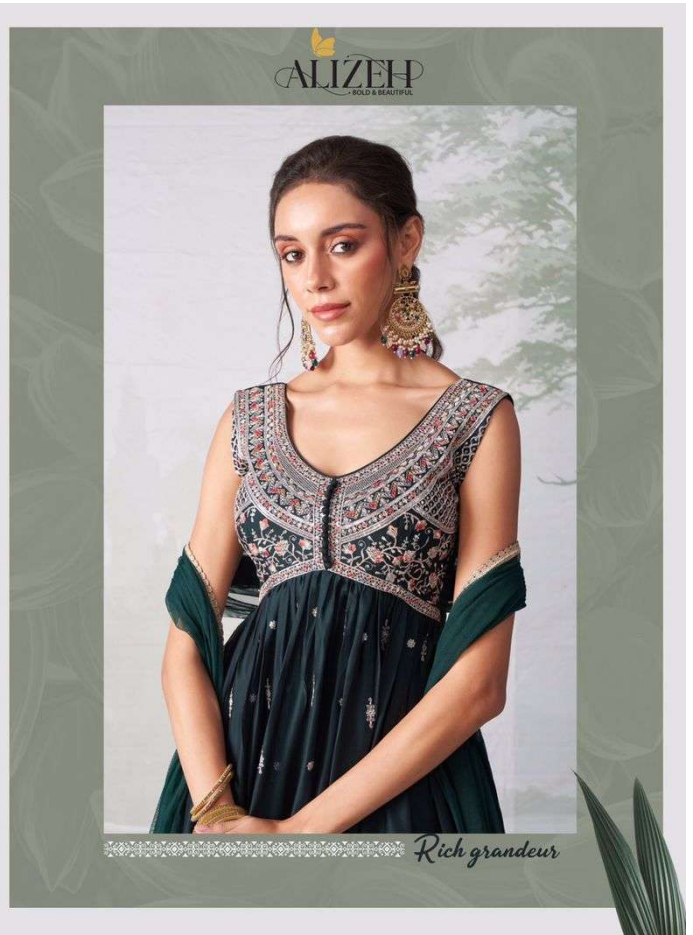

ALIZEH 6008

Opulent Charm

ALIZEH
GOLD & BEAUTY

6008

**ALIZEH**
BOLD & BEAUTIFUL

6010

Glimmering miracle

ALIZEH
BOLD & BEAUTIFUL

6010

ALIZEH
BOLD & BEAUTIFUL

6008

6009

ALIZEH
BOLD & BEAUTIFUL

6010

ALIZEH 6008

ALIZEH 6009

ALIZEH 6010

GULBAHAR 6

RATE LIST

D. NO	COLOR	RATE (3 PC*)
6008	GREEN	2795
6009	BLACK	2795
6010	TEAL BLUE	2795
TOTAL		8385

*12% GST EXTRA

FABRIC DESCRIPTION:

TOP – RANGOLI GEORGETTE, INNER & BOTTOM – AMERICAN, DUPATTA – SOFT NET

WORK DESCRIPTION:

TOP BEAUTIFULLY CRAFTED WITH MULTI THREAD EMBROIDERY WITH MULTI THREAD, ZARI AND SEQUINS (FRONT & BACK WORK)

SIZE DETAILS:

TOP- STITCHED FREE SIZE 42 INCHES (2 INCHES MARGIN)

BOTTOM – STITCHED FREE SIZE