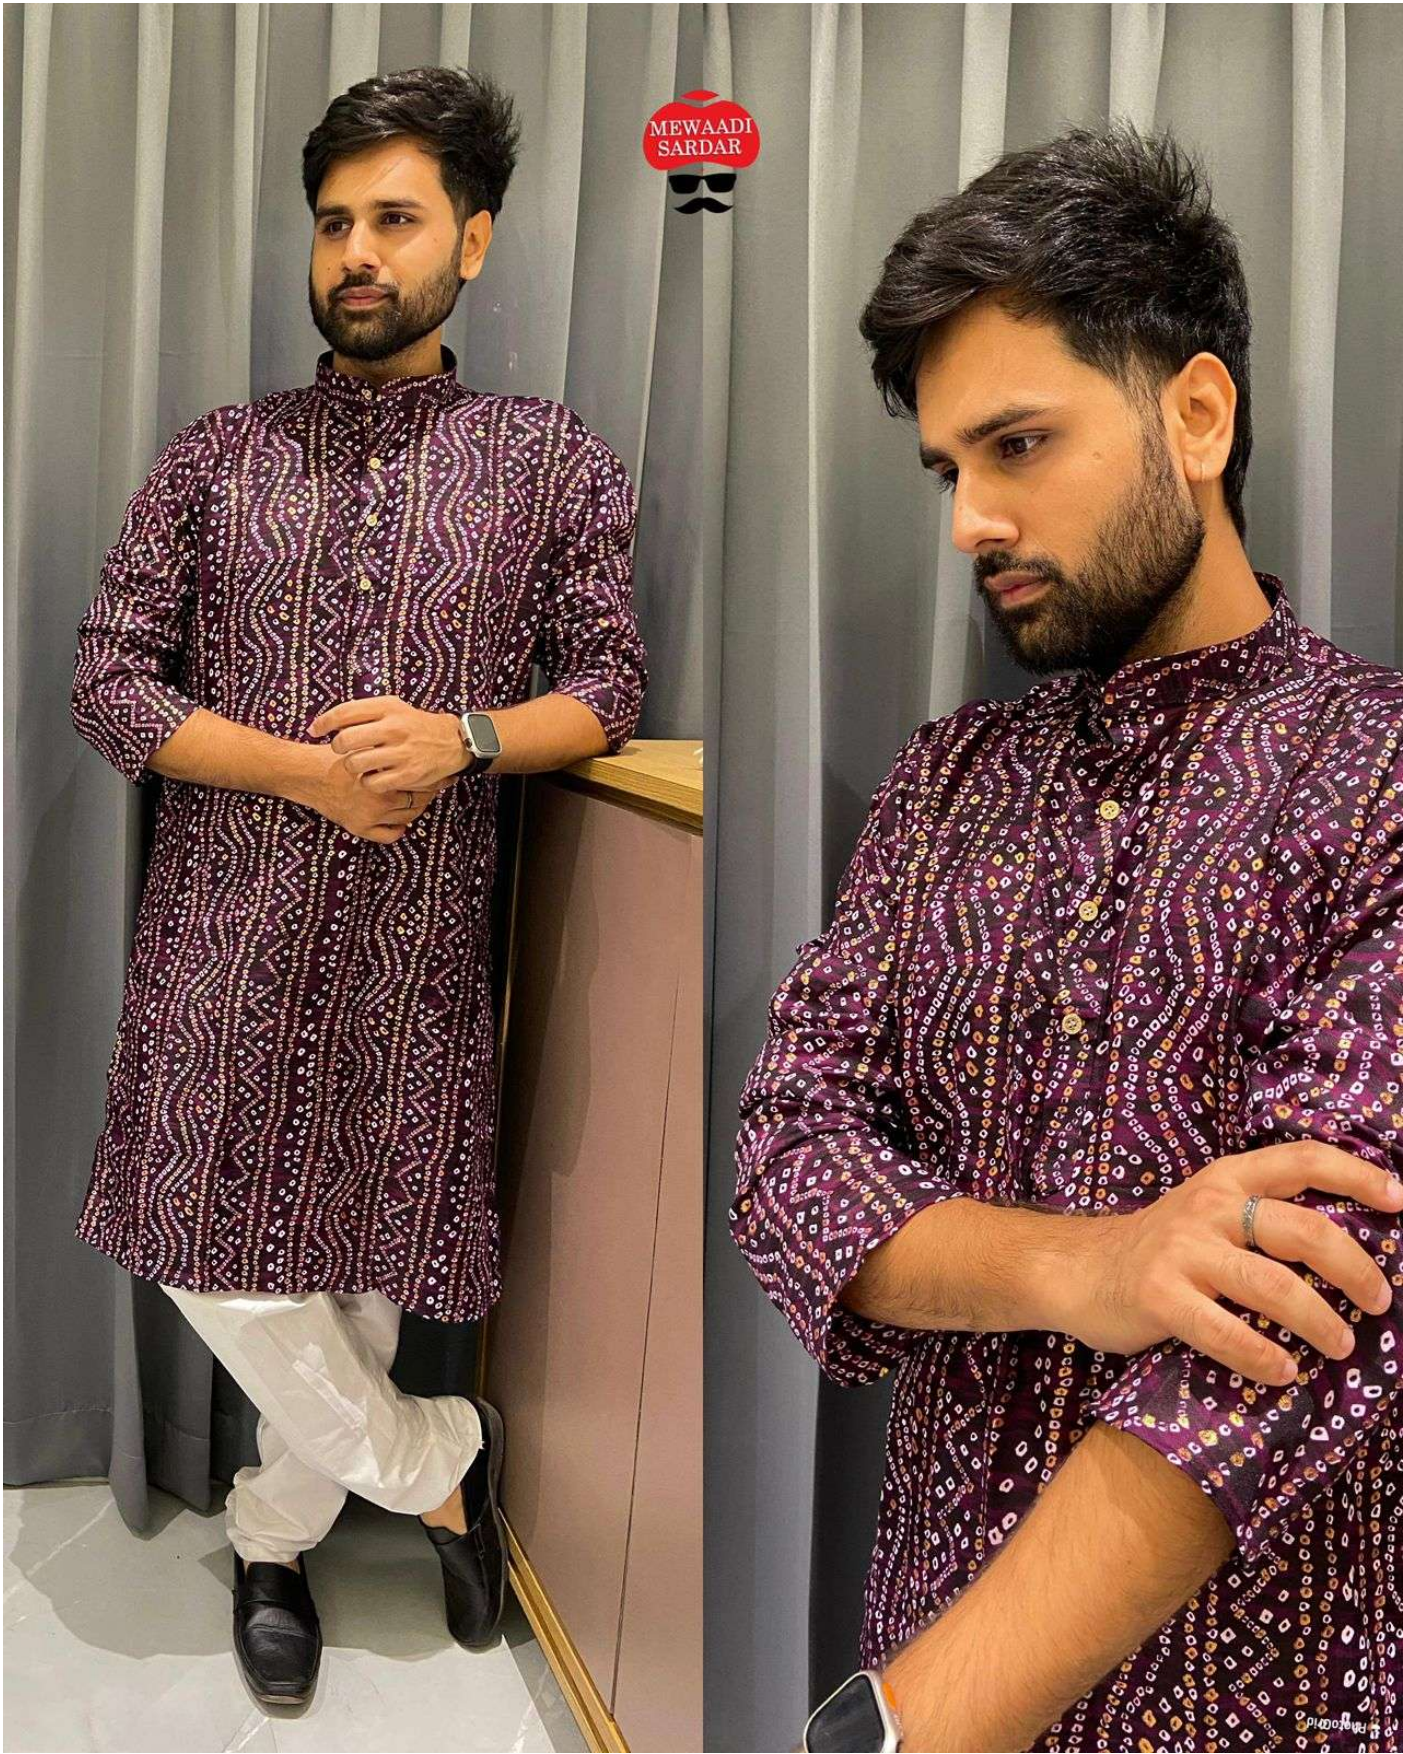

MEWAADI
SARDAR

PhotoGrid

MEWAADI
SARDAR

		SIZE CHART	IN INCHES
SIZE NO	KURTA CHEST	KURTA LENGTH	SHOULDER
	(WITH LOOSING)		
M	42"	39"	17.5"
L	44"	39"	18"
XL	46"	41"	19"
XXL	48"	41"	19.5"