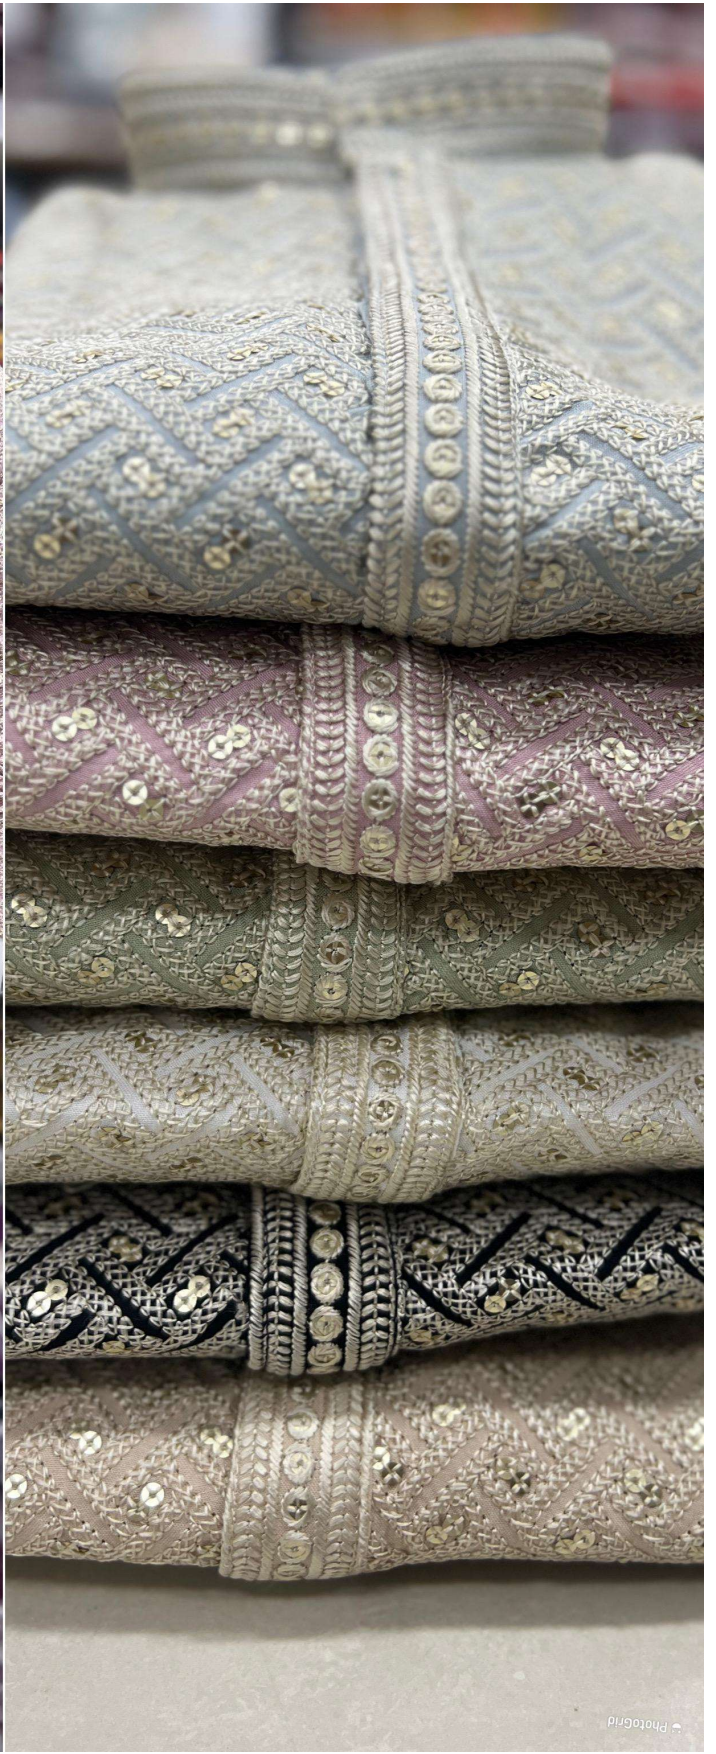

Chiku

Chiku

White

Rose Pink

Black

M

Pista

M

Grey

		SIZE CHART	IN INCHES
SIZE NO	KURTA CHEST (WITH LOOSING)	KURTA LENGTH	SHOULDER
M	42"	39"	17.5"
L	44"	39"	18"
XL	46"	41"	19"
XXL	48"	41"	19.5"