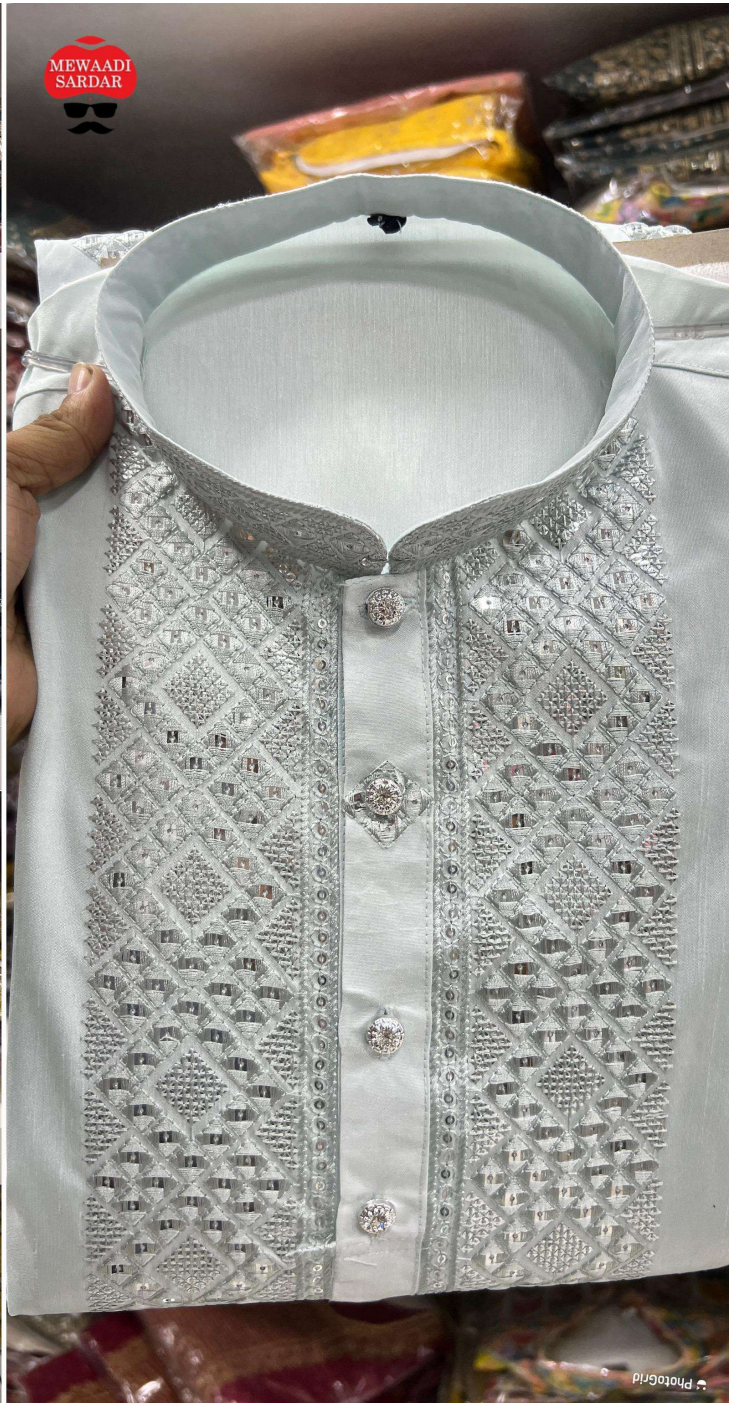

Festival Night

MEWAADI
SARDAR

Wine

PhotoGrid

Cream

Light grey

MEWAADI
SARDAR

Pastel Blue

Wine

Rose Pink

Festival Night

		SIZE CHART	IN INCHES
SIZE NO	KURTA CHEST	KURTA LENGTH	SHOULDER
	(WITH LOOSING)		
M	42"	39"	17.5"
L	44"	39"	18"
XL	46"	41"	19"
XXL	48"	41"	19.5"