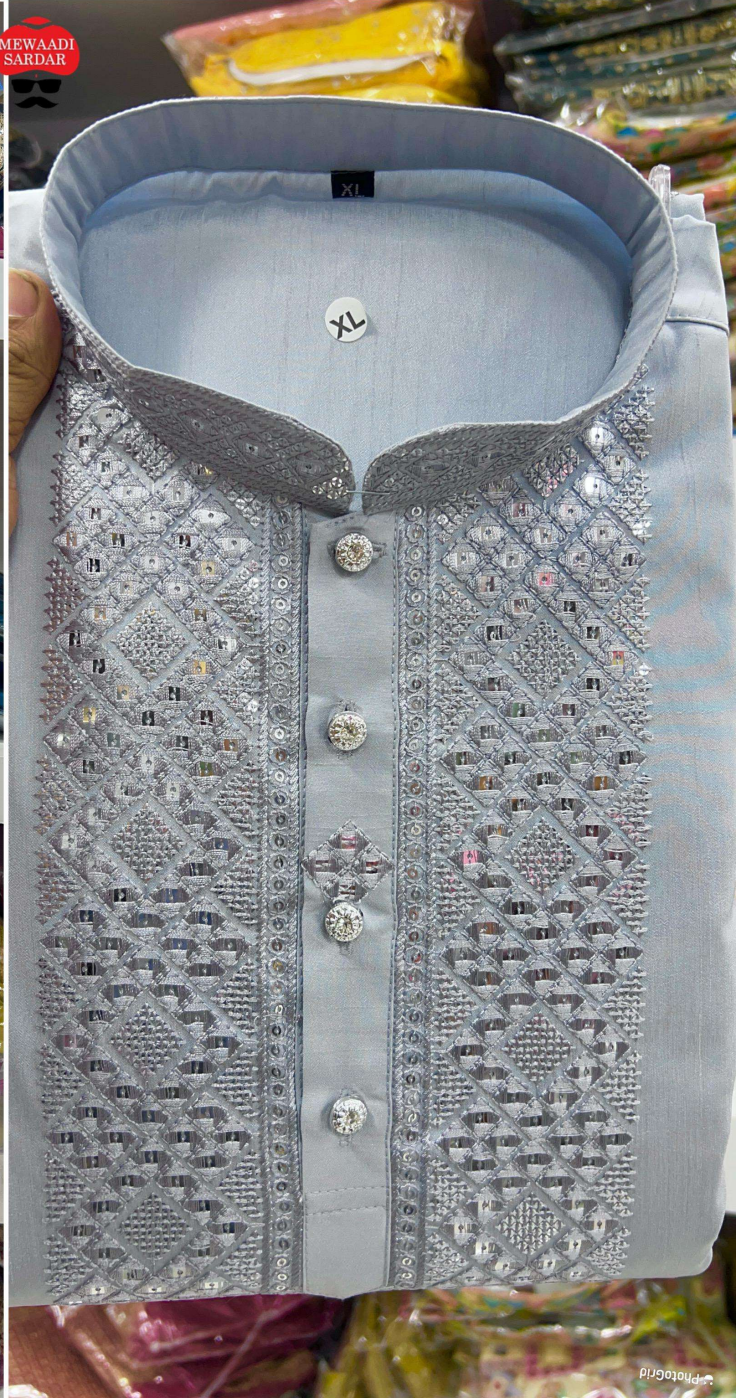

Festival Night

MEWAADI
SARDAR

Wine

PhotoGrid

Cream

Light grey

MEWAADI
SARDAR

Pastel Blue

Wine

Rose Pink

Festival Night

		SIZE CHART	IN INCHES
SIZE NO	KURTA CHEST	KURTA LENGTH	SHOULDER
	(WITH LOOSING)		
M	42"	39"	17.5"
L	44"	39"	18"
XL	46"	41"	19"
XXL	48"	41"	19.5"