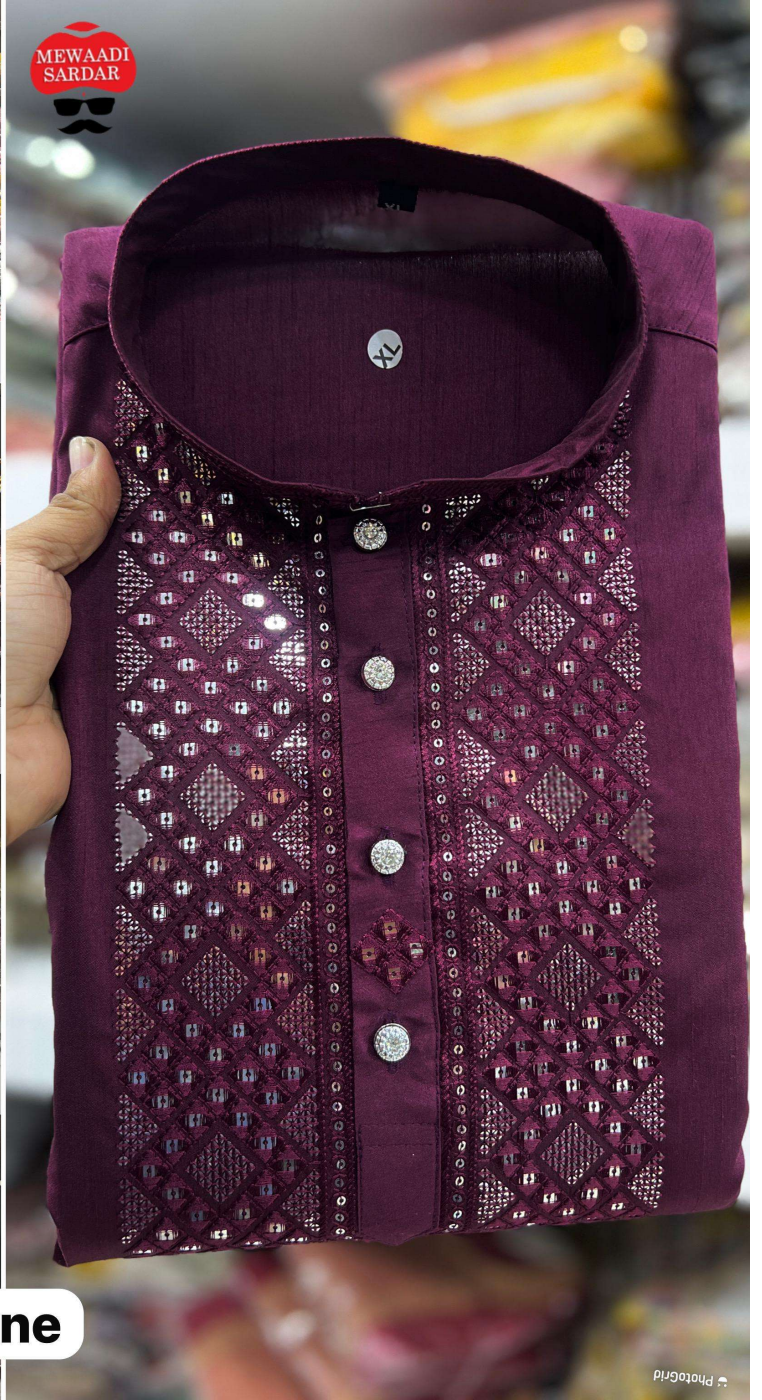

Festival Night

MEWAADI
SARDAR

Wine

PhotoGrid

Cream

Light grey

MEWAADI
SARDAR

Pastel Blue

Wine

Rose Pink

Festival Night

		SIZE CHART	IN INCHES
SIZE NO	KURTA CHEST	KURTA LENGTH	SHOULDER
	(WITH LOOSING)		
M	42"	39"	17.5"
L	44"	39"	18"
XL	46"	41"	19"
XXL	48"	41"	19.5"