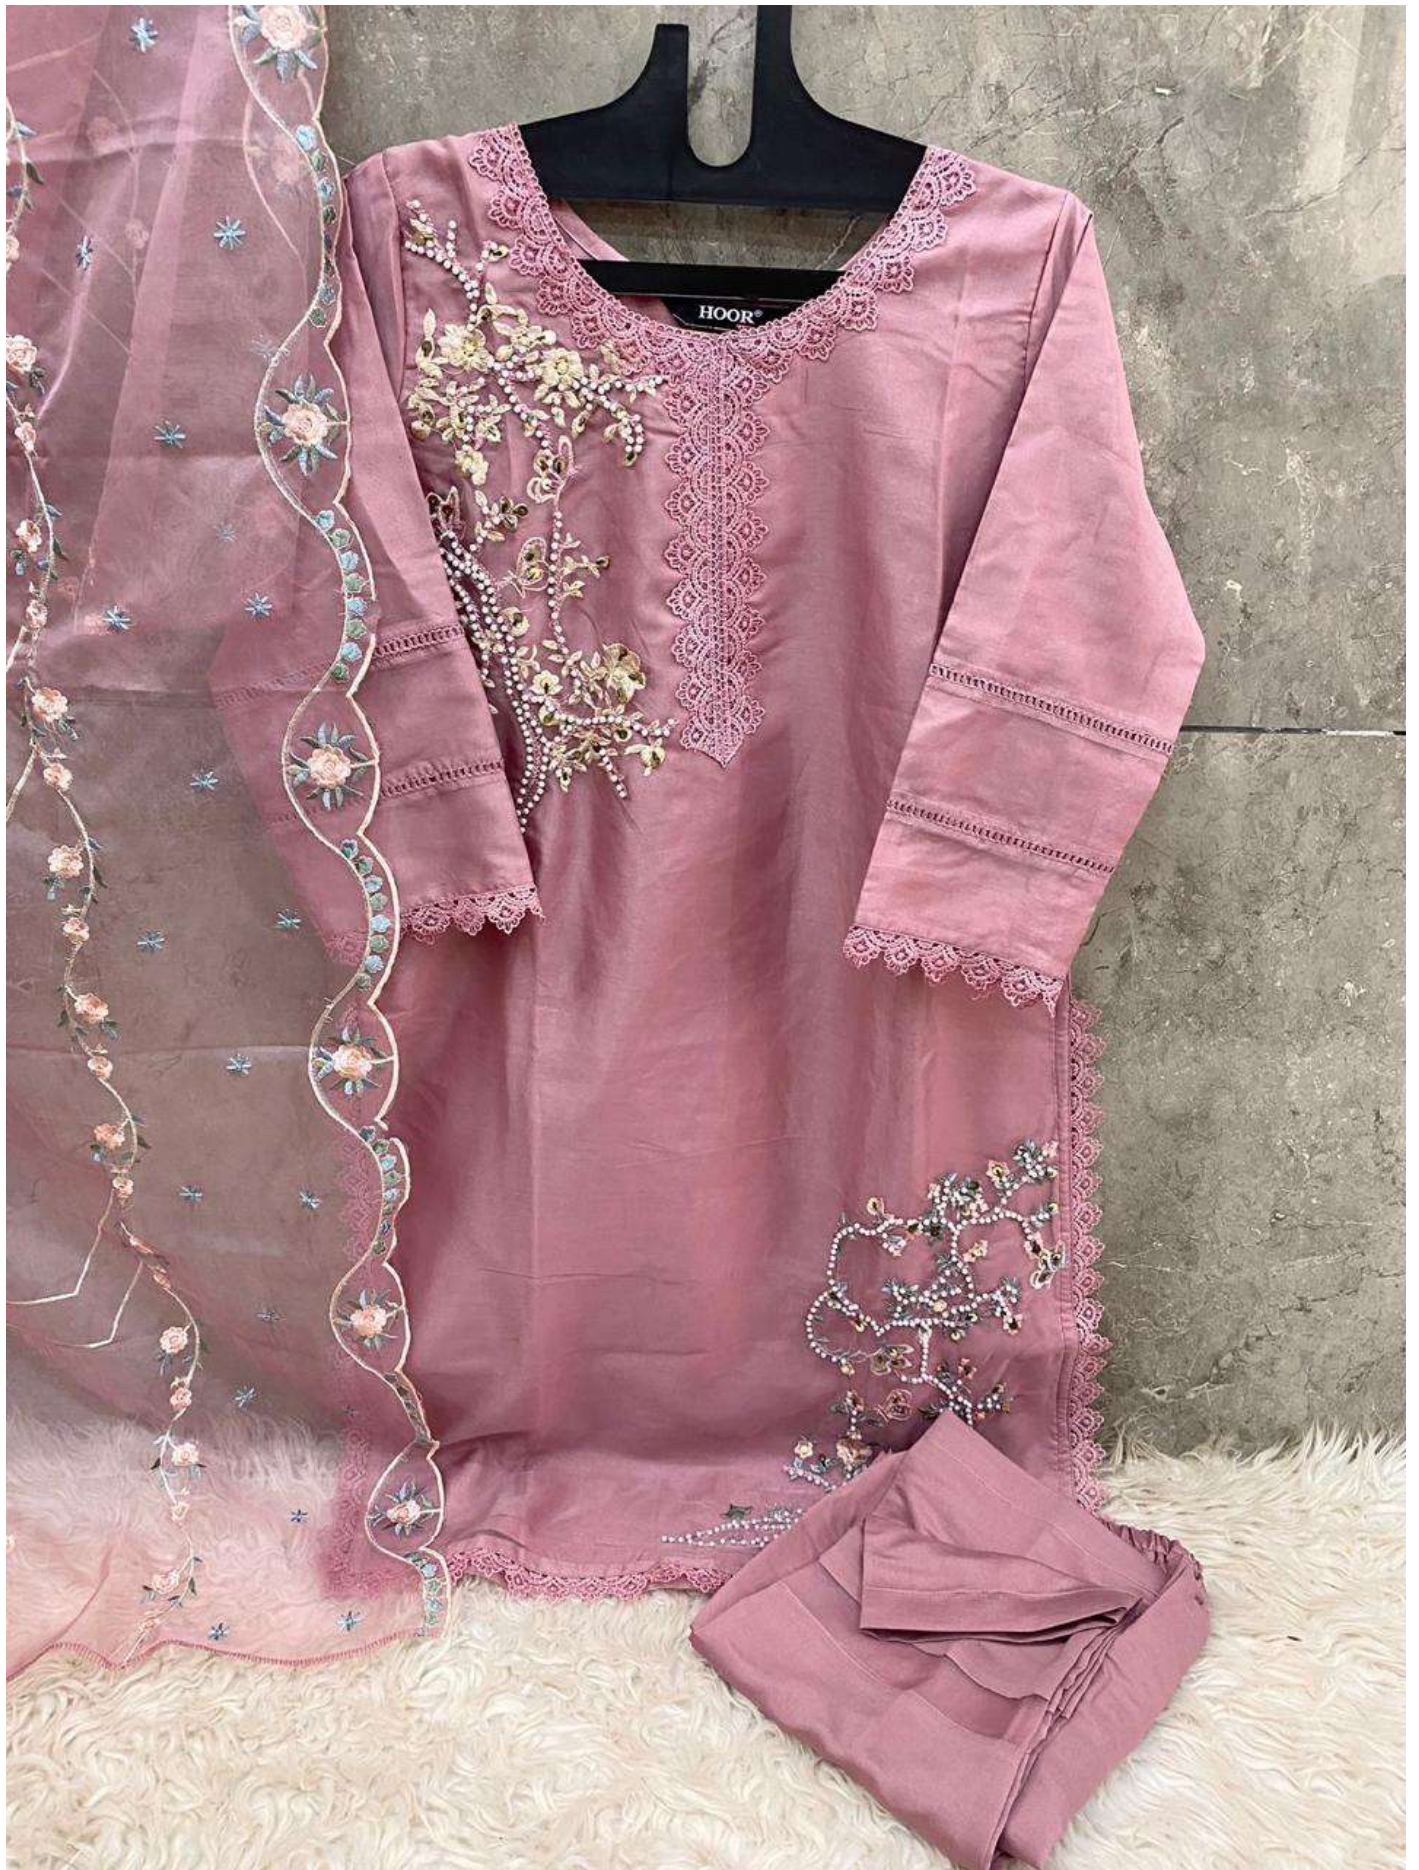

*HF-51 D*

**HOOR TEX**

**CARE INSTRUCTIONS**

**DRY CLEAN RECOMMENDED**  
**DO NOT USE ANY TYPE OF BLEACH OR STAIN REMOVING CHEMICALS**  
**DO NOT OVER EXPOSE DAMP FABRIC TO STRONG SUNLIGHT**  
**IRON AT MODERATE TEMPERATURE**