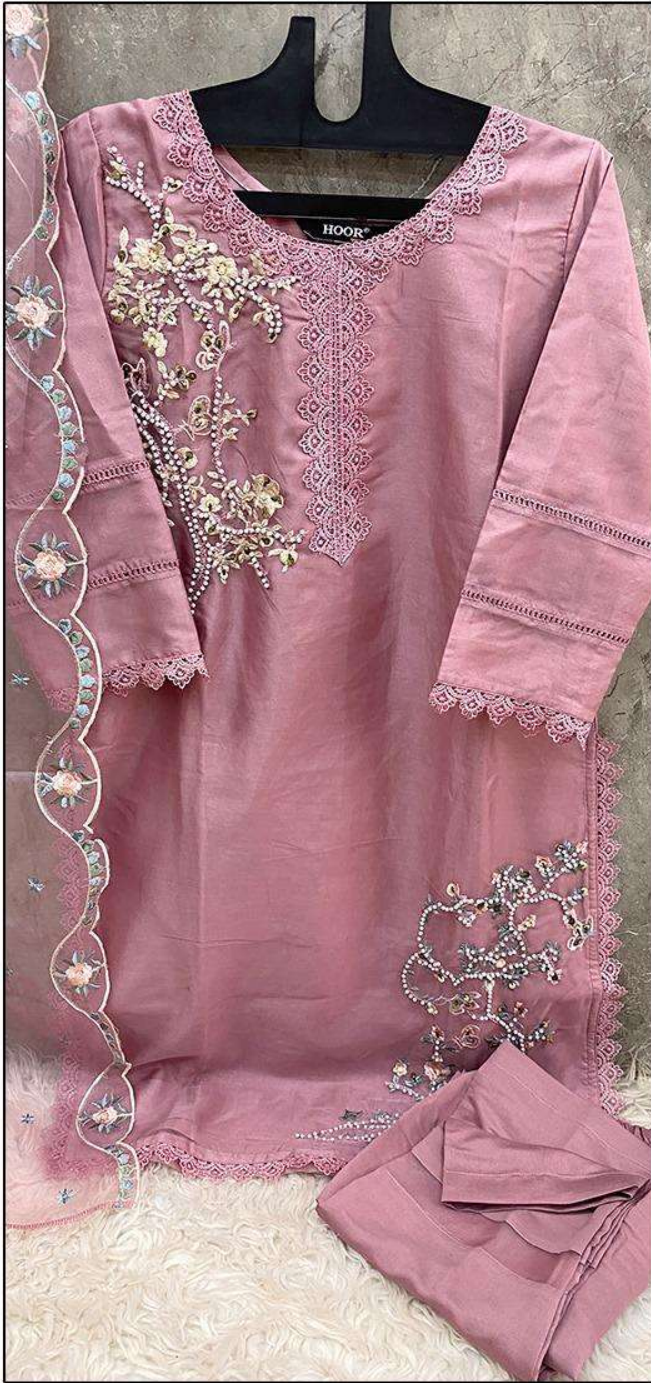

HF-51 C

HOOR TEX

CARE INSTRUCTIONS

DRY CLEAN RECOMMENDED
DO NOT USE ANY TYPE OF BLEACH OR STAIN REMOVING CHEMICALS
DO NOT OVER EXPOSE DAMP FABRIC TO STRONG SUNLIGHT
IRON AT MODERATE TEMPERATURE